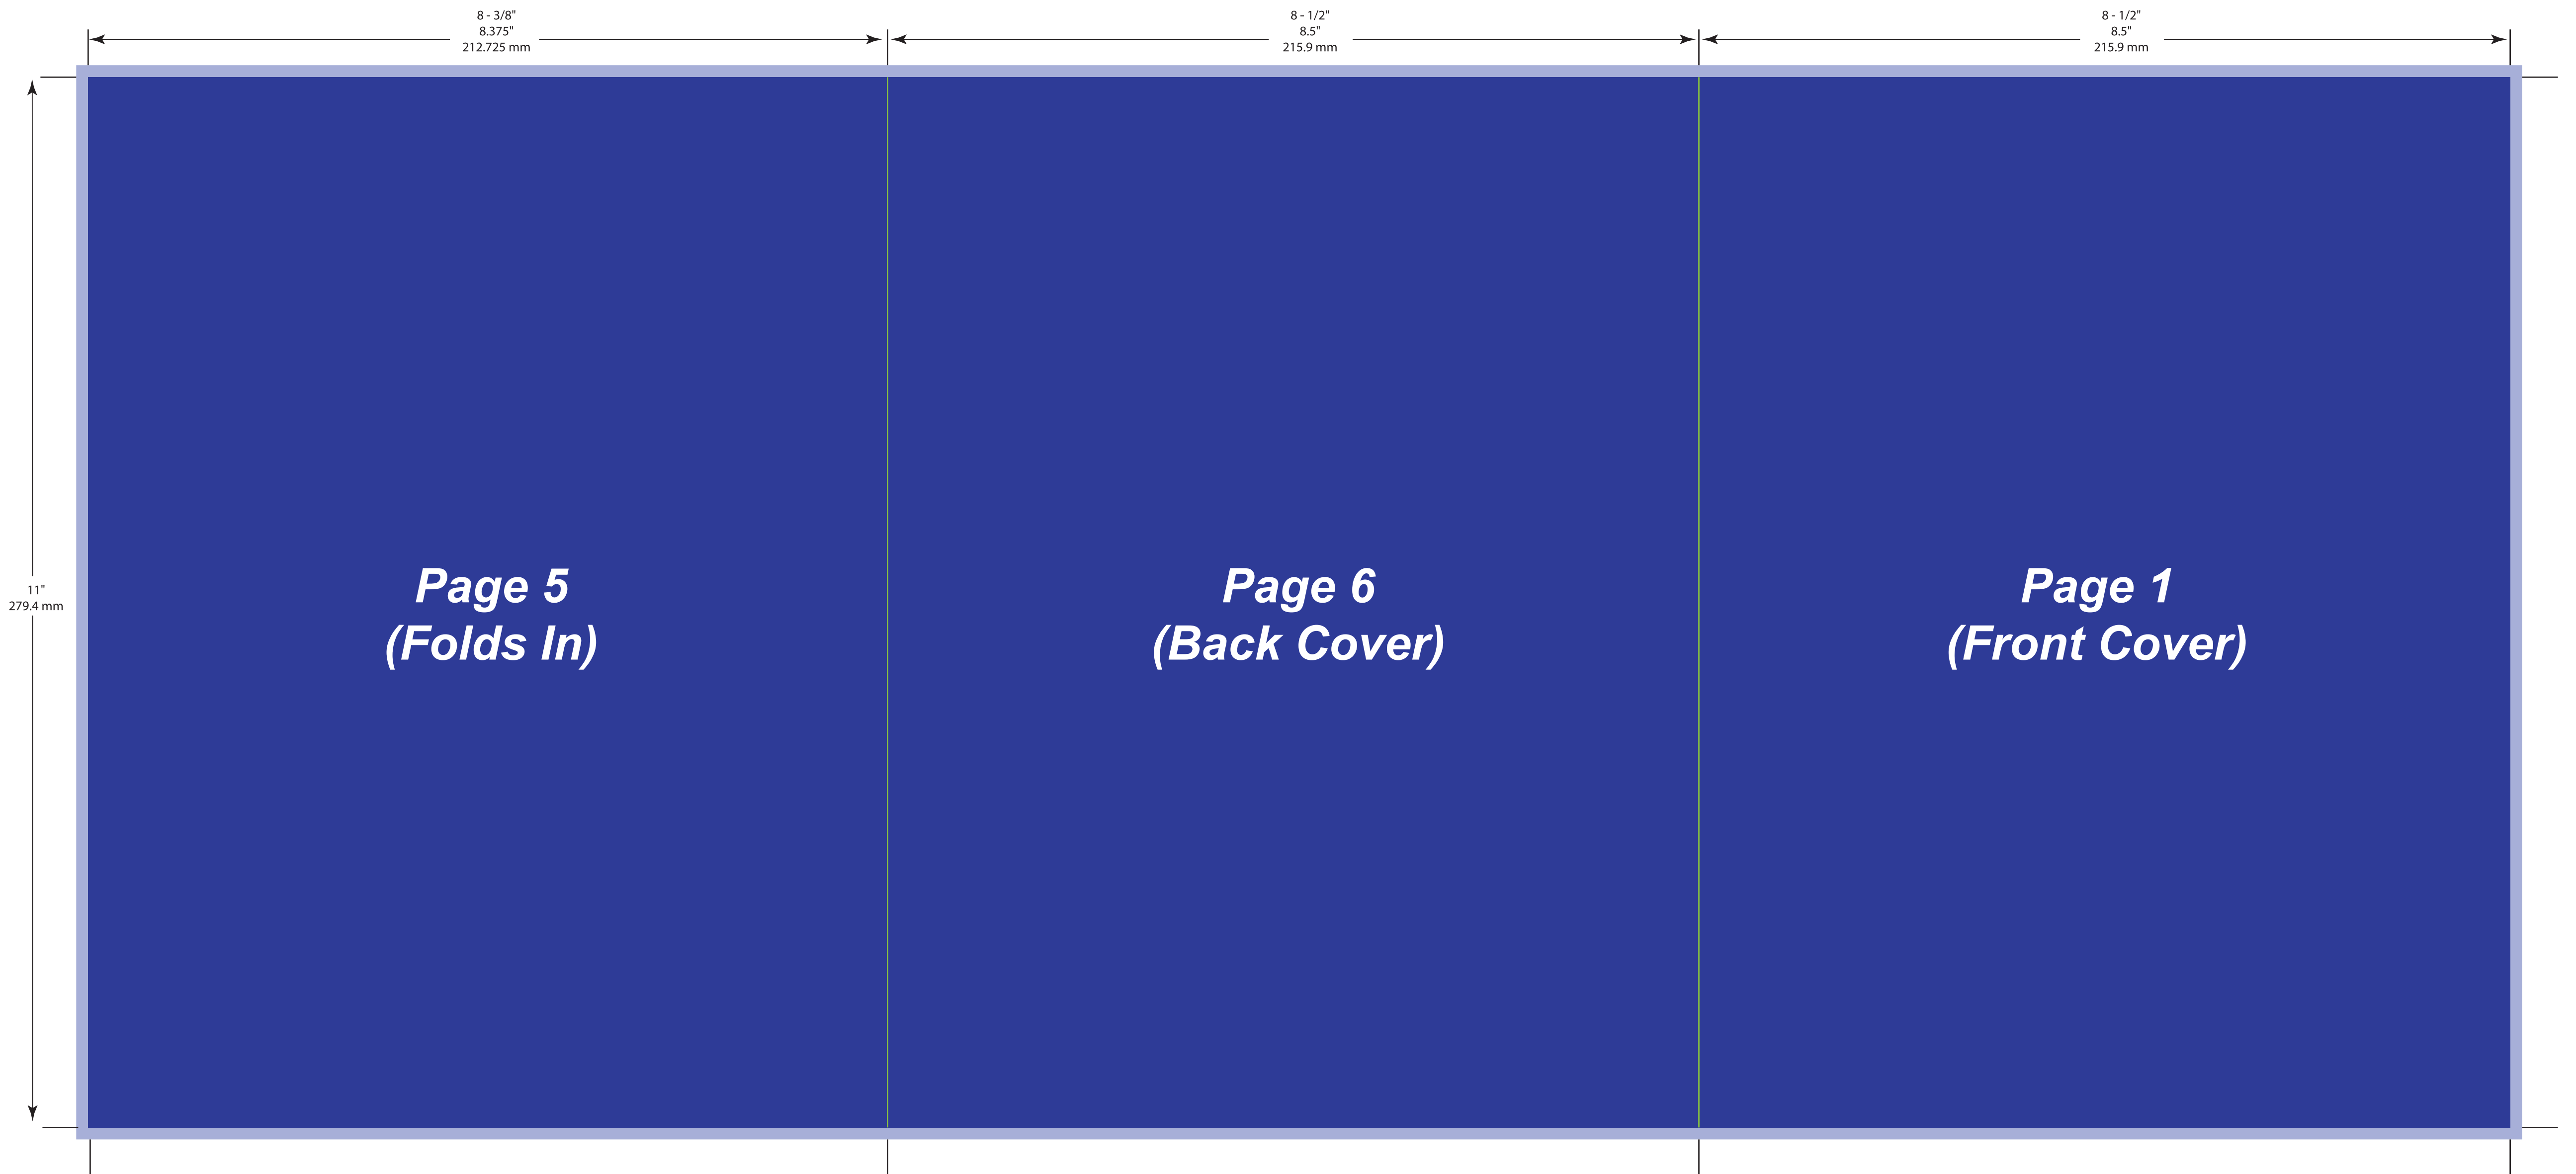

Brochure 25.375x11
(a.k.a. A Running 6)
(Front/Outside)

This template is used for reference only and is formatted for CMYK Output.

 **Bleed Area**  **Final Size Area**  **Fold Lines**

Make sure art which is meant to bleed off the edge of the sheet is extended into this bleed area!

The Inside of the Brochure is simply reversed/flipped. Meaning the left and middle panels will be 8.5", and the right panel will be 8.375". The Page Sequence from left-to-right will be 2, 3, 4. Or a full spread.