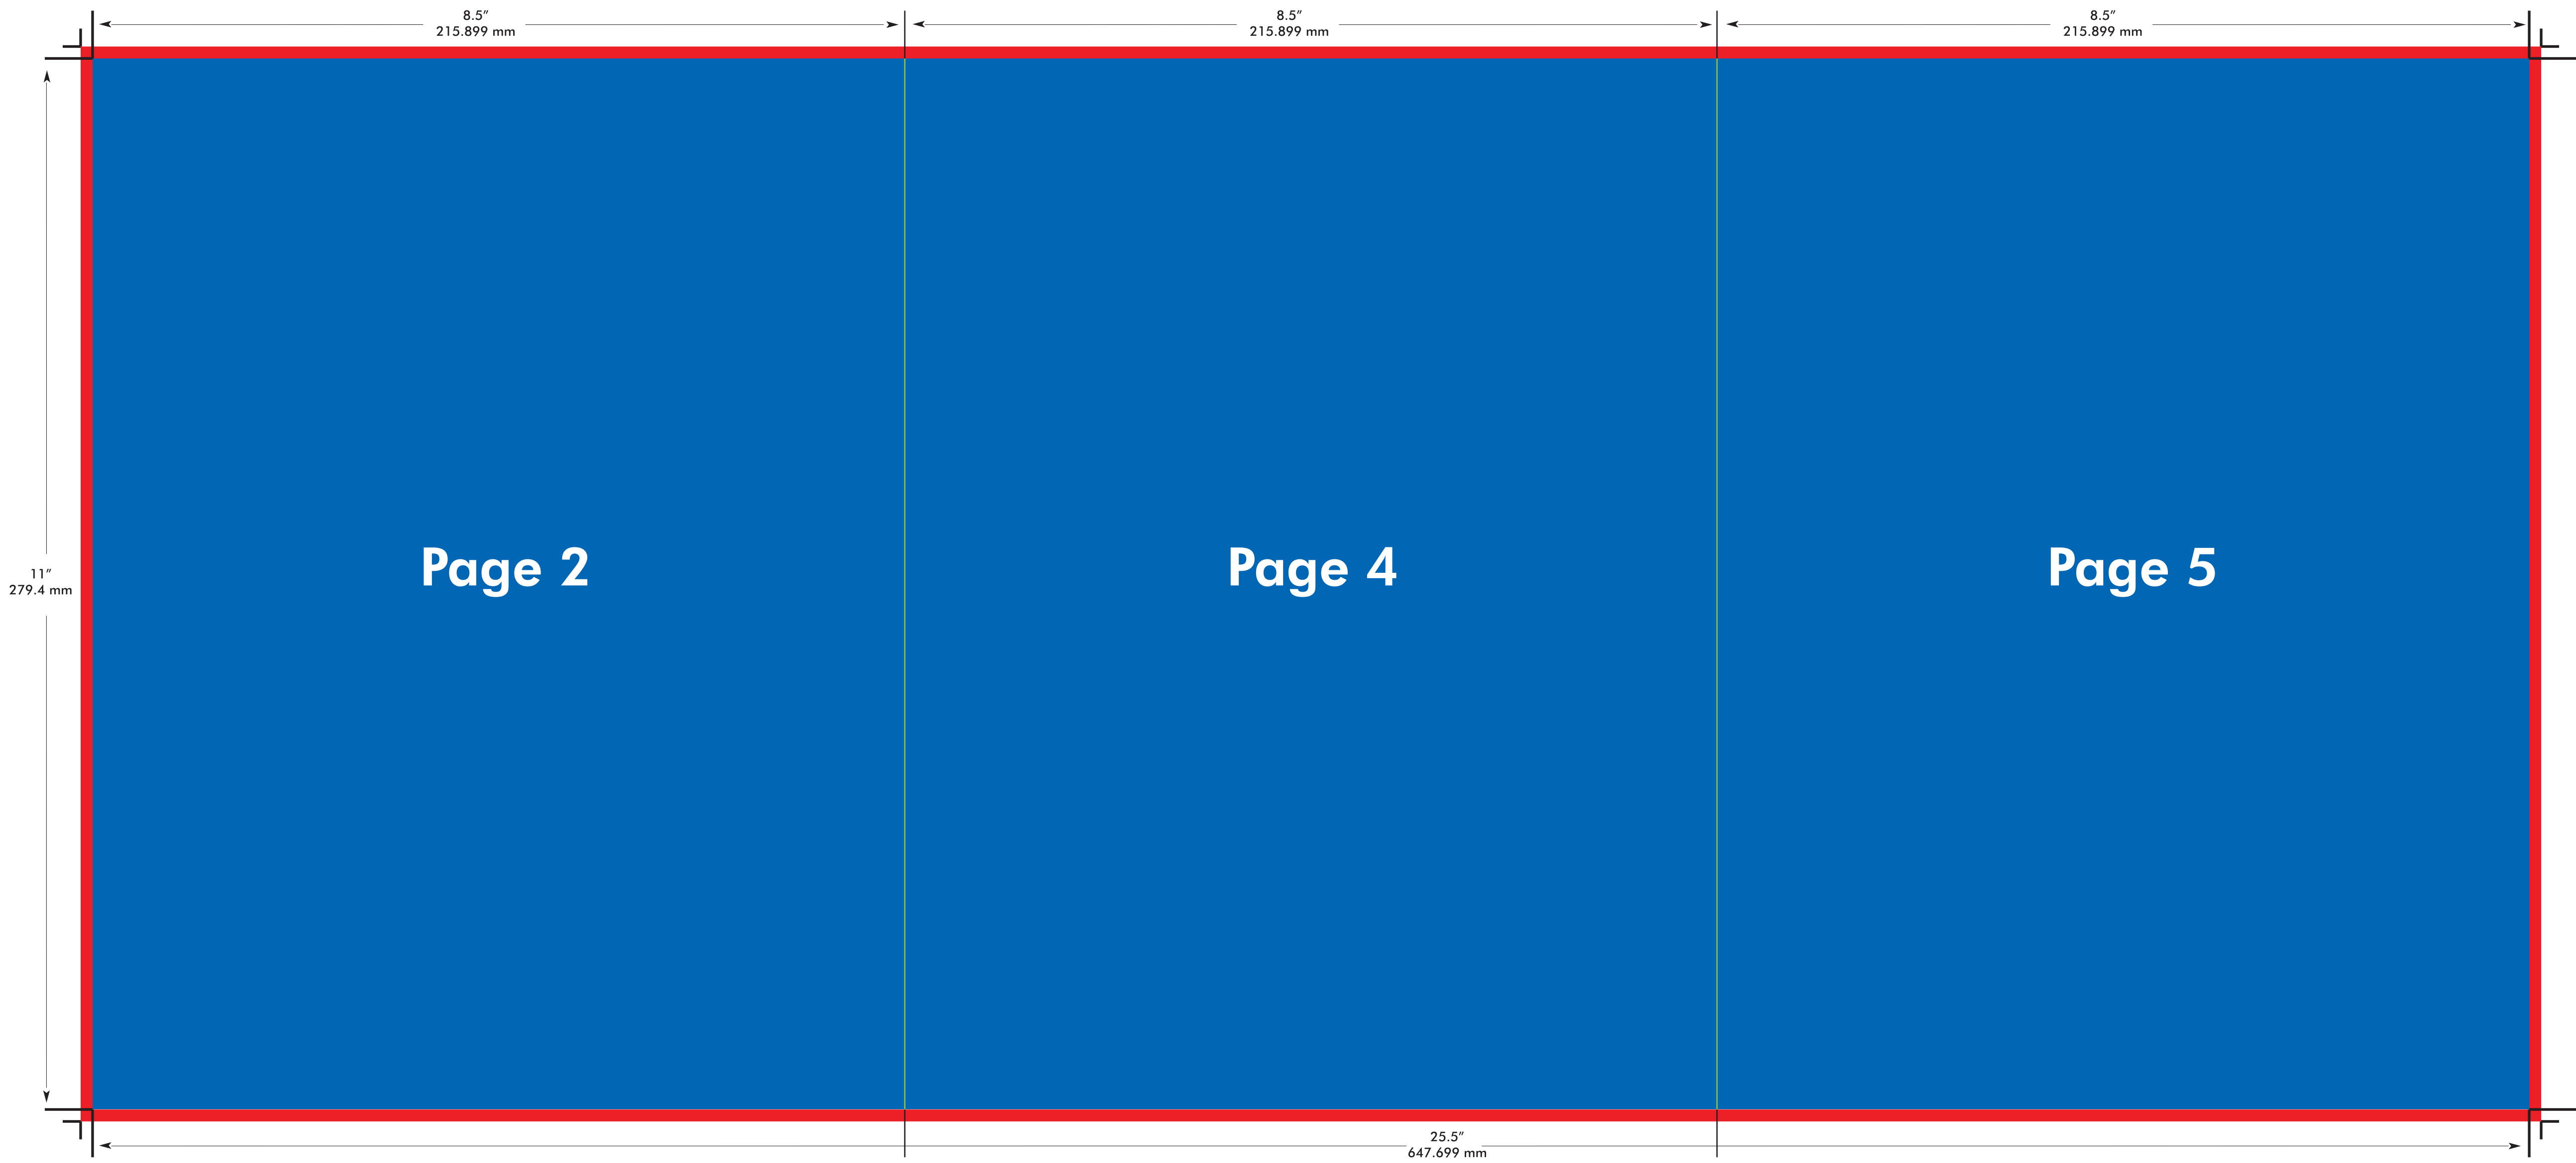

6-Page Brochure (Inside)

Page 2

Page 4

Page 5

 **Bleed Area**
 **Final Size Area**

To ensure quality...
* Your design must be prepared using one the native programs listed on our website.
* Your file should not be saved in a 72 dpi file format
* Color should be in CMYK Format.

This template is used for reference only and is formatted for CMYK Output.