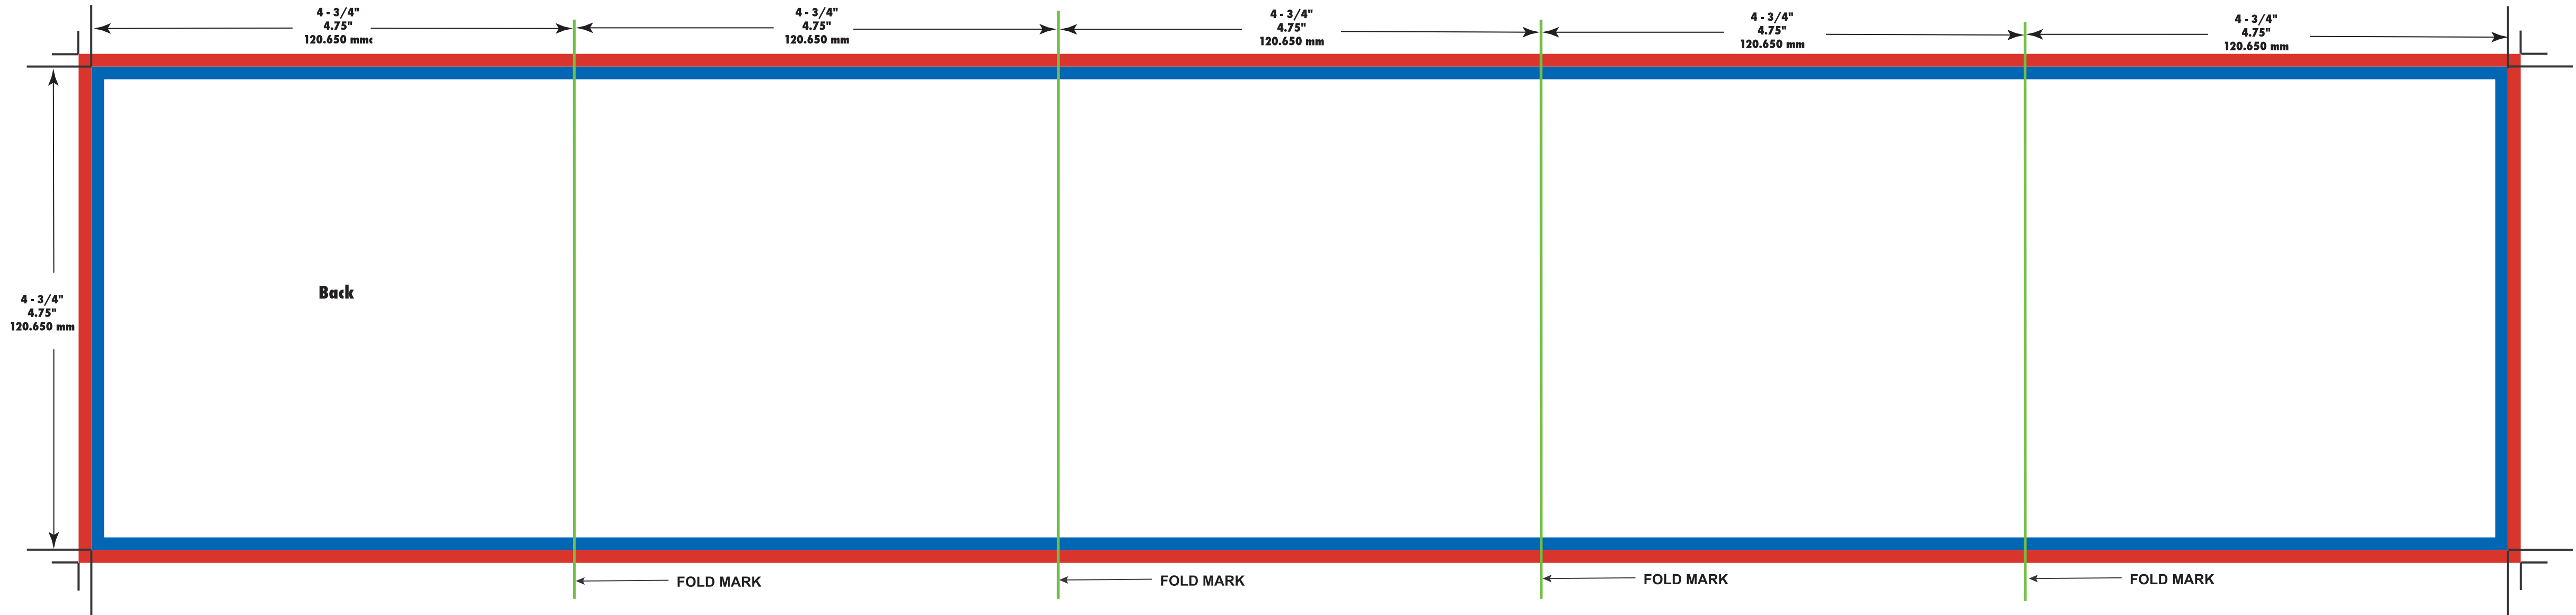

# 10 Panel CD Folder - Accordion

This template can be used for BOTH sides

**To ensure quality...**

- \* Your design must be prepared using one the native programs listed on our website.
- \* Your file should not be saved in a 72 dpi file format
- \* Color should be in CMYK Format.

Bleed Area = 0.125"  
 Final Size Area = 23.75" x 4.75"