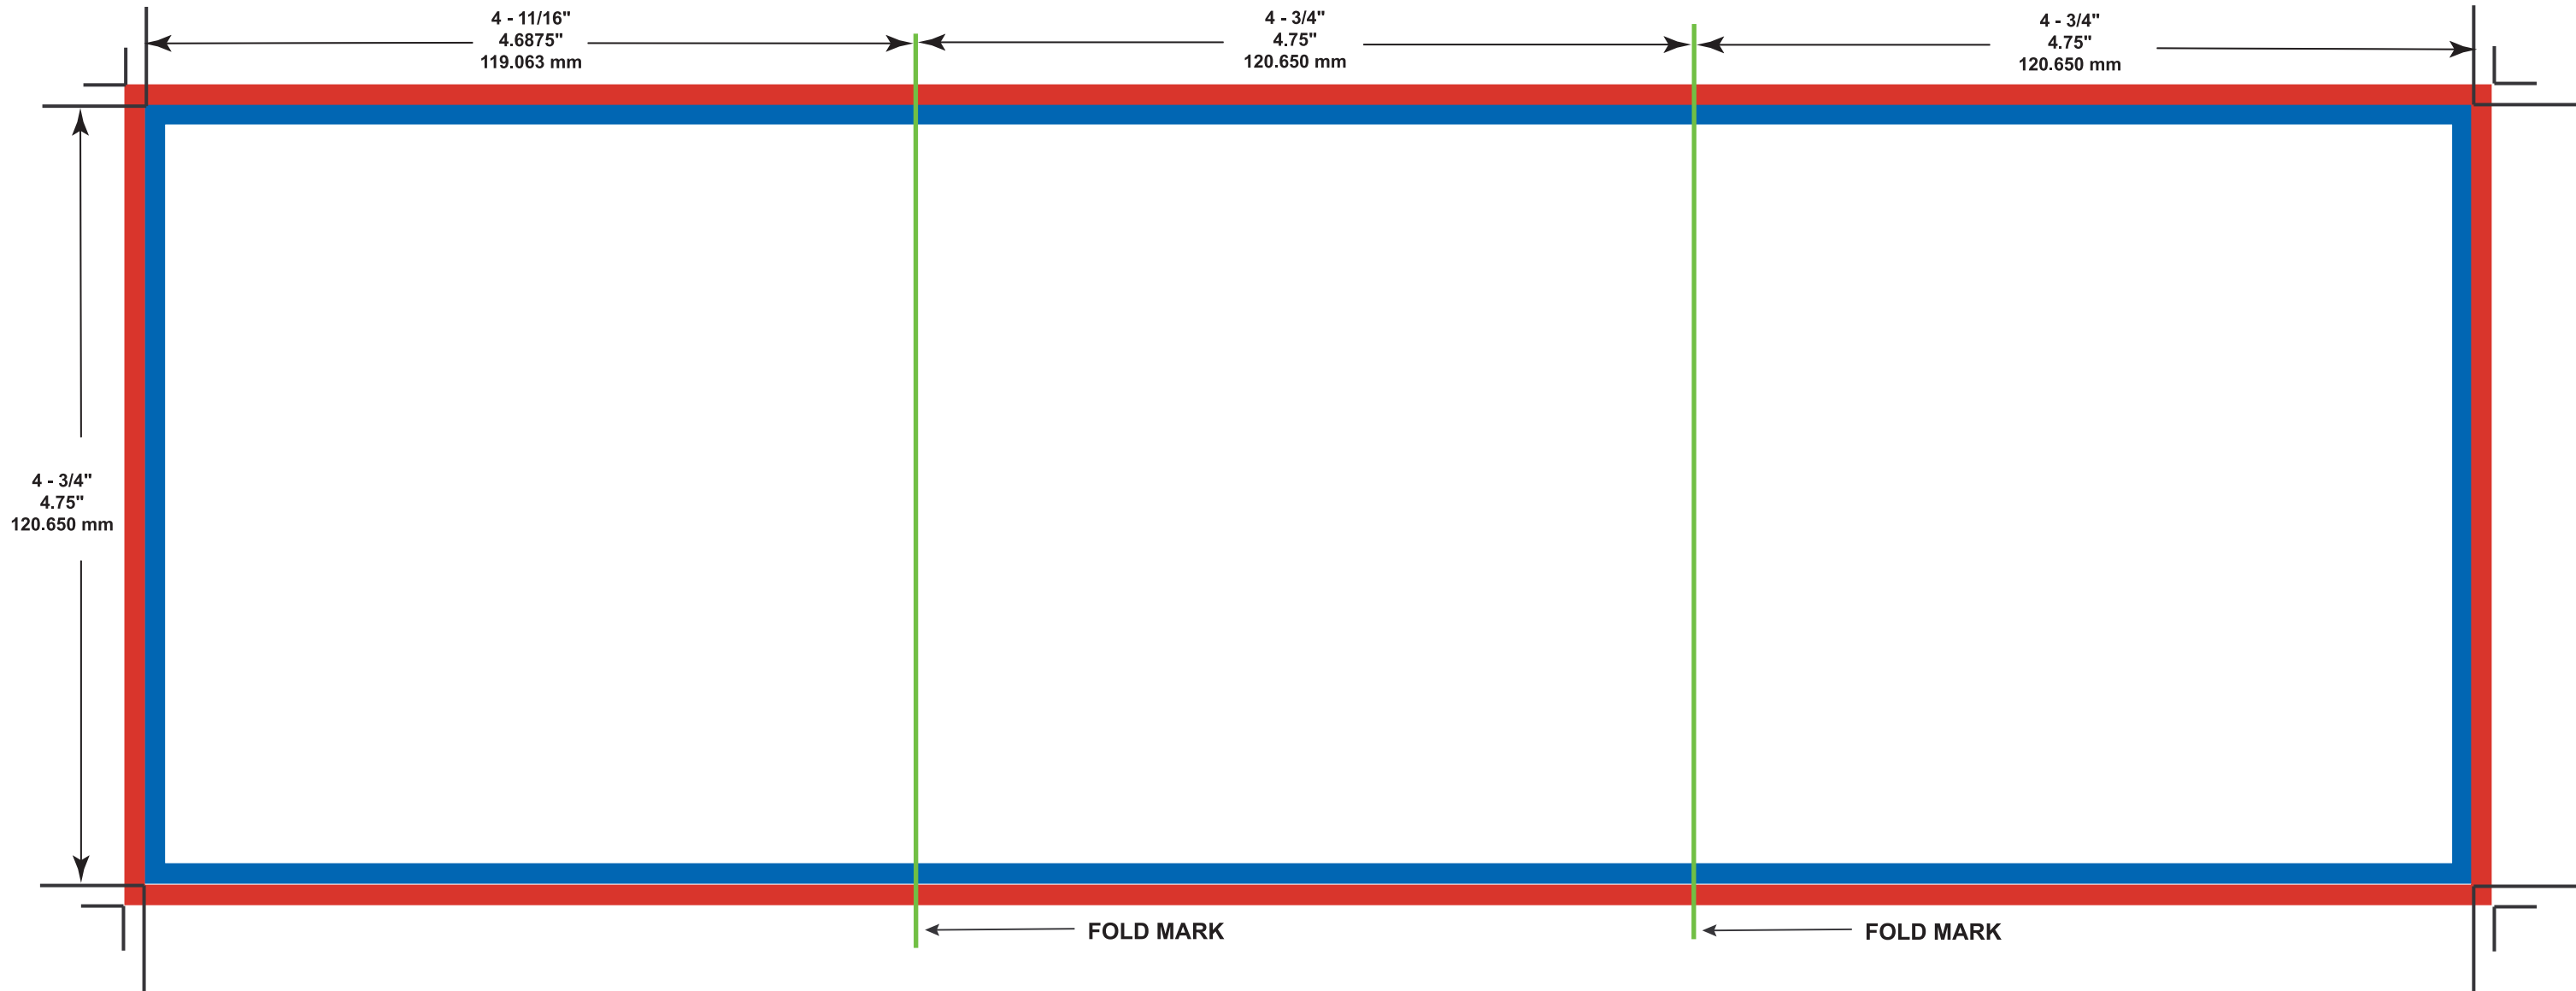

# 6 Panel CD Folder Front View

-  Bleed Area
-  Final Size Area

*This template is used for reference only and is formatted for CMYK Output.*