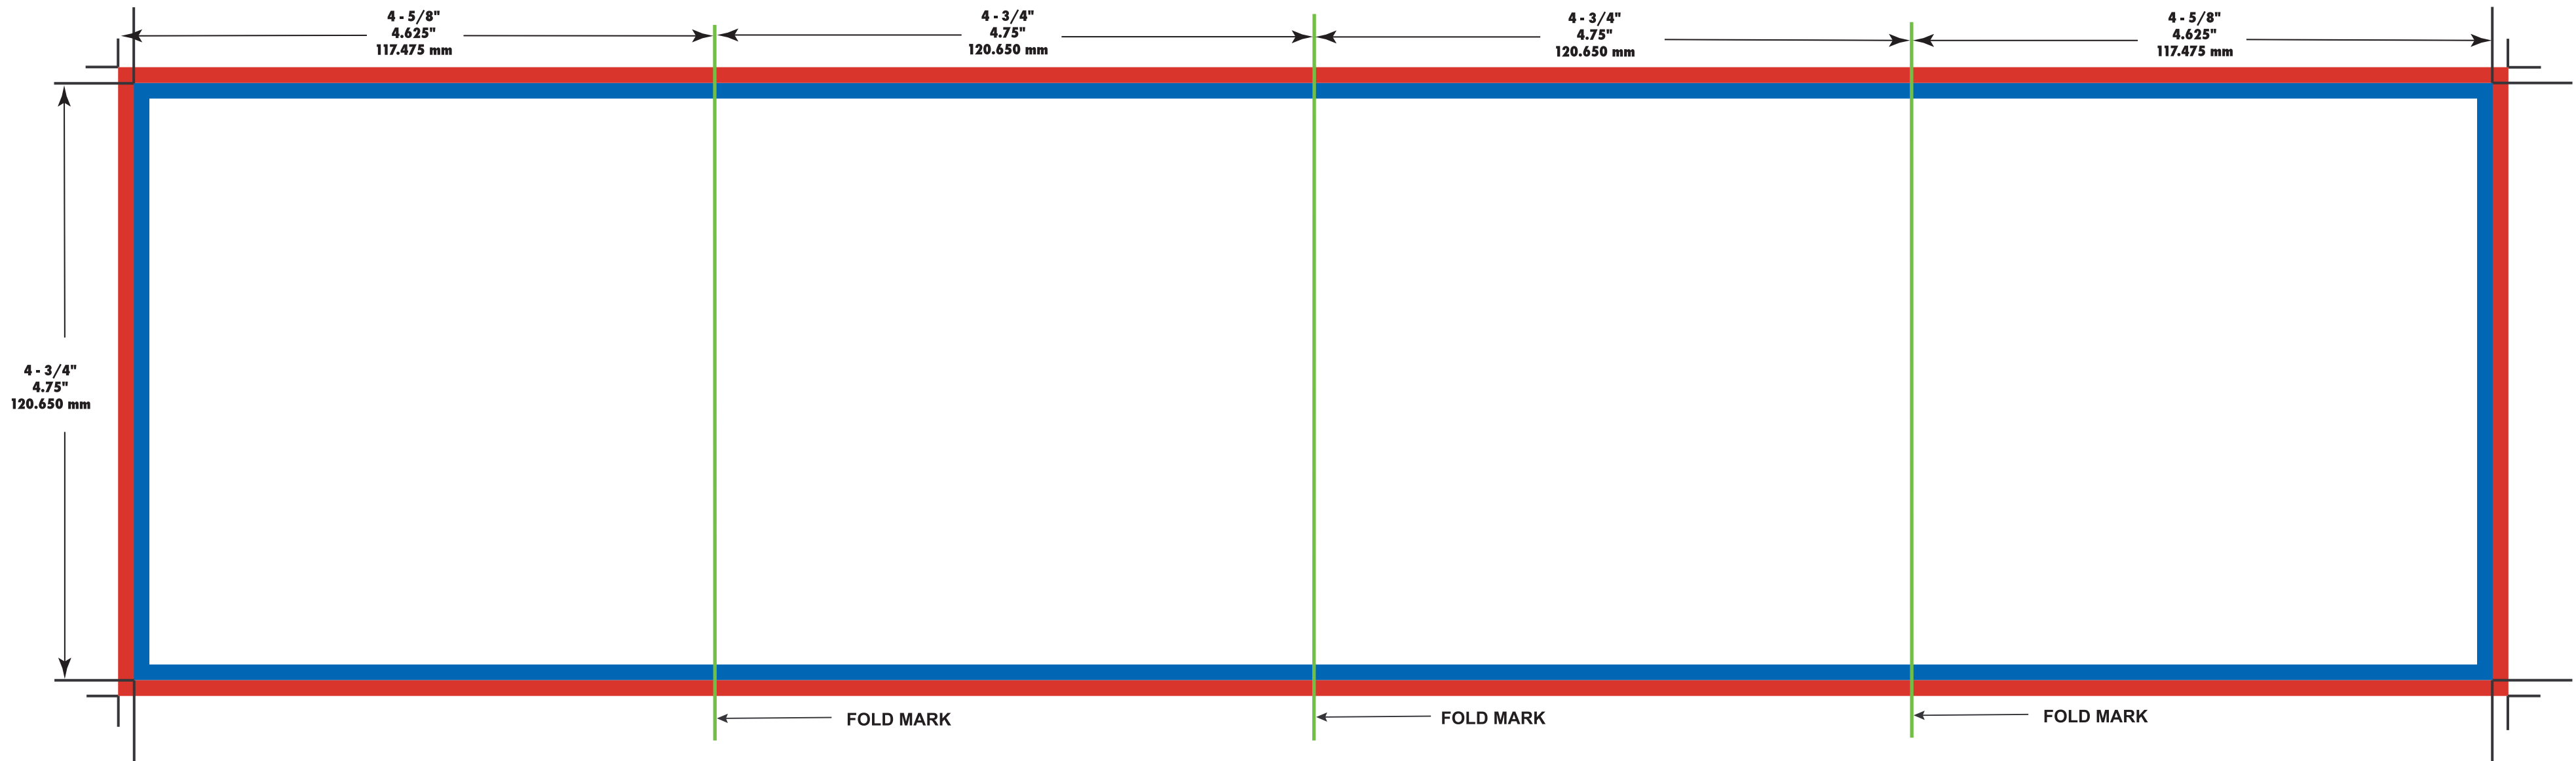

# 8 Panel CD Folder - Double Gate Fold

This template can be used for BOTH sides

**To ensure quality...**

- \* Your design must be prepared using one the native programs listed on our website.
- \* Your file should not be saved in a 72 dpi file format
- \* Color should be in CMYK Format.

 **Bleed Area = 0.125"**  
 **Final Size Area = 18.9375" x 4.75"**