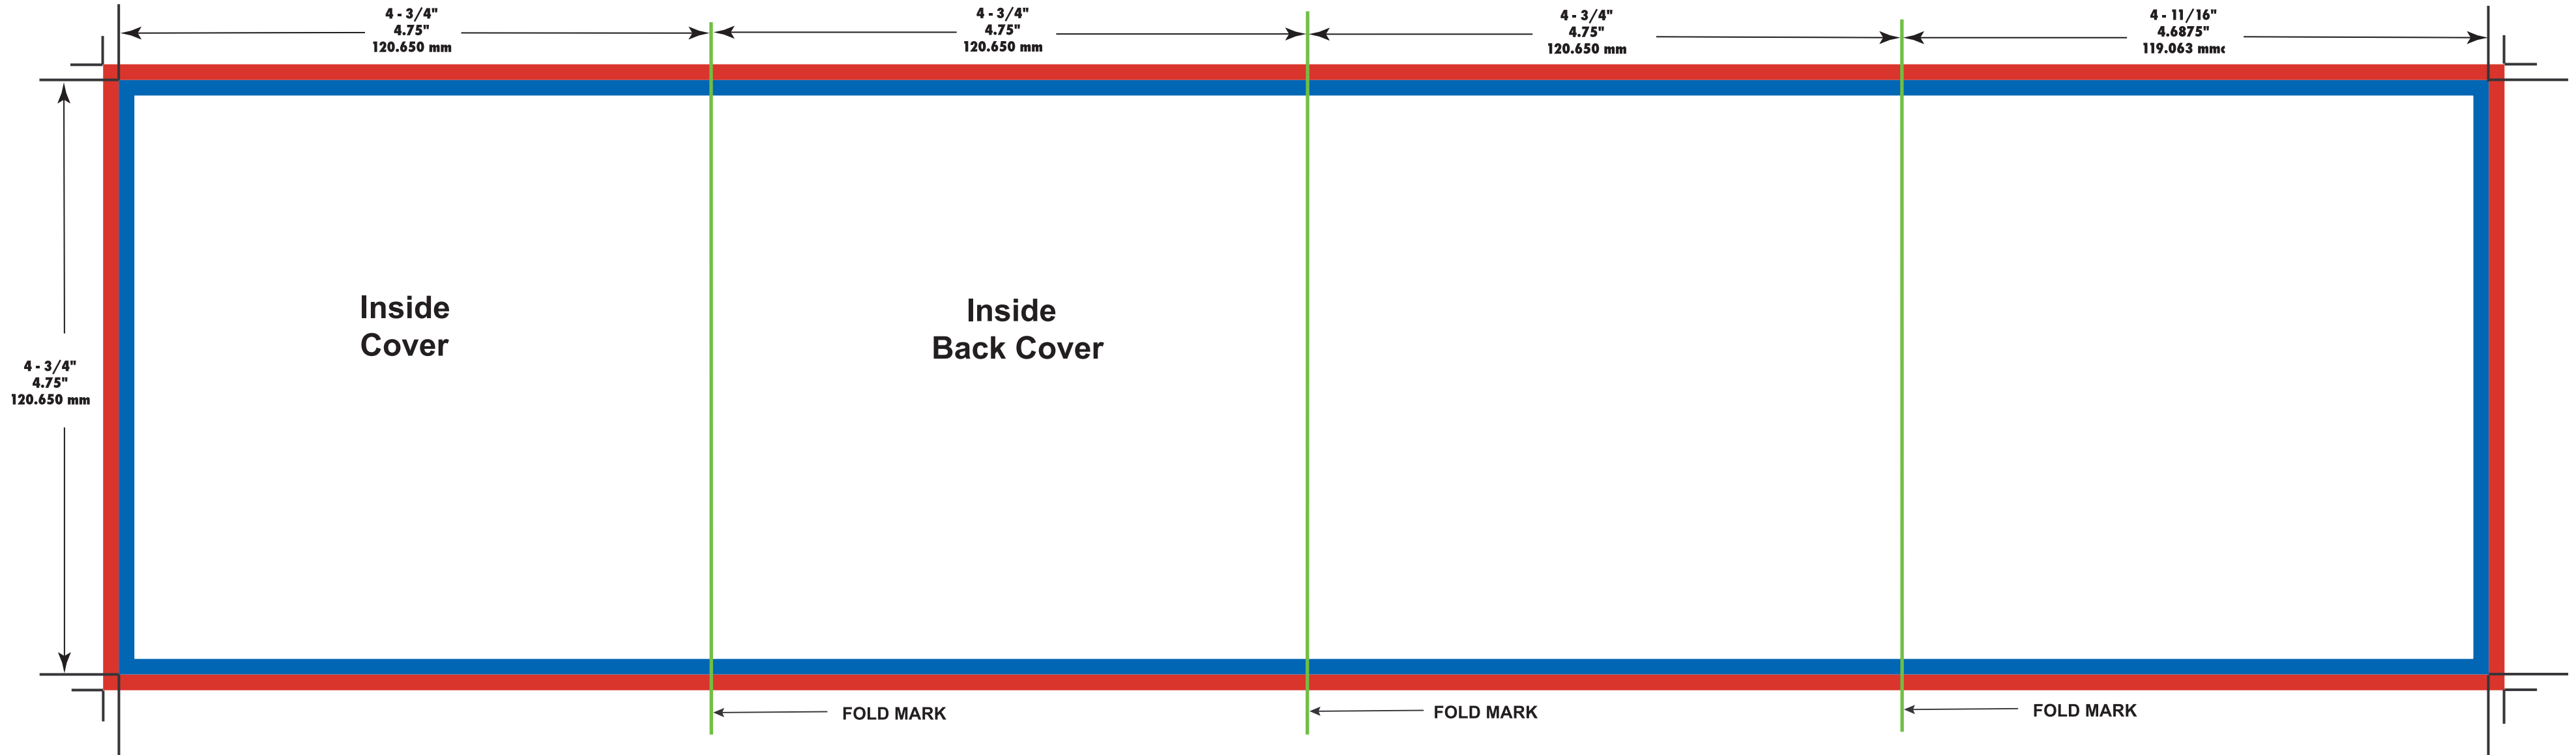

# 8 Panel CD Folder - Parallel Fold

## BACK / INSIDE VIEW

FOLDING:  
1st fold in half  
2nd fold in half

**Bleed Area = 0.125"**  
 **Final Size Area = 18.9375" x 4.75"**