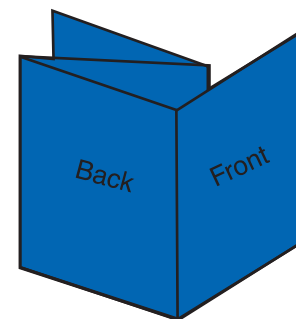

# 8 Panel CD Folder - Parallel Fold

## BACK / INSIDE VIEW

FOLDING:  
1st fold in half  
2nd fold in half

**Bleed Area = 0.125"**  
 **Final Size Area = 18.9375" x 4.75"**