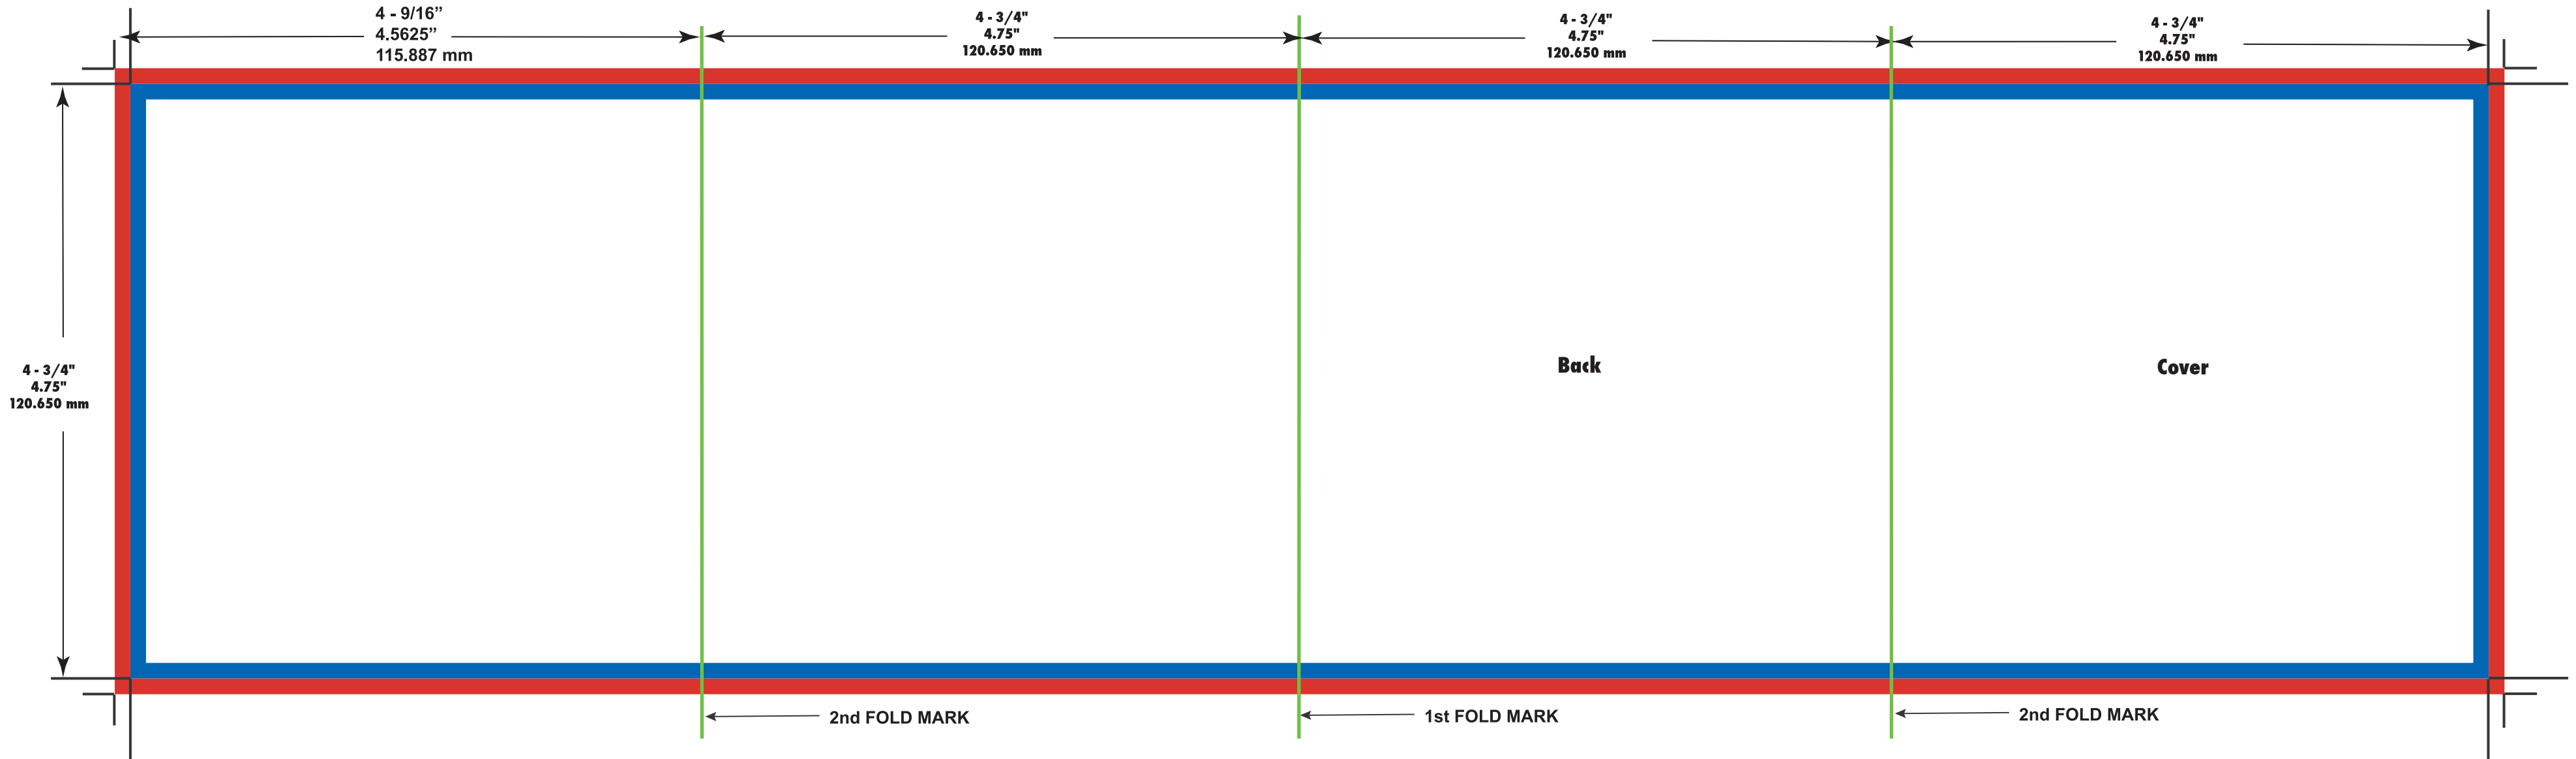

8 Panel CD Folder - Parallel Fold

FRONT VIEW

To ensure quality...

- * Your design must be prepared using one the native programs listed on our website.
- * Your file should not be saved in a 72 dpi file format
- * Color should be in CMYK Format.

FOLDING:
1st fold in half
2nd fold in half

Bleed Area = 0.125"
 Final Size Area = 18.9375" x 4.75"