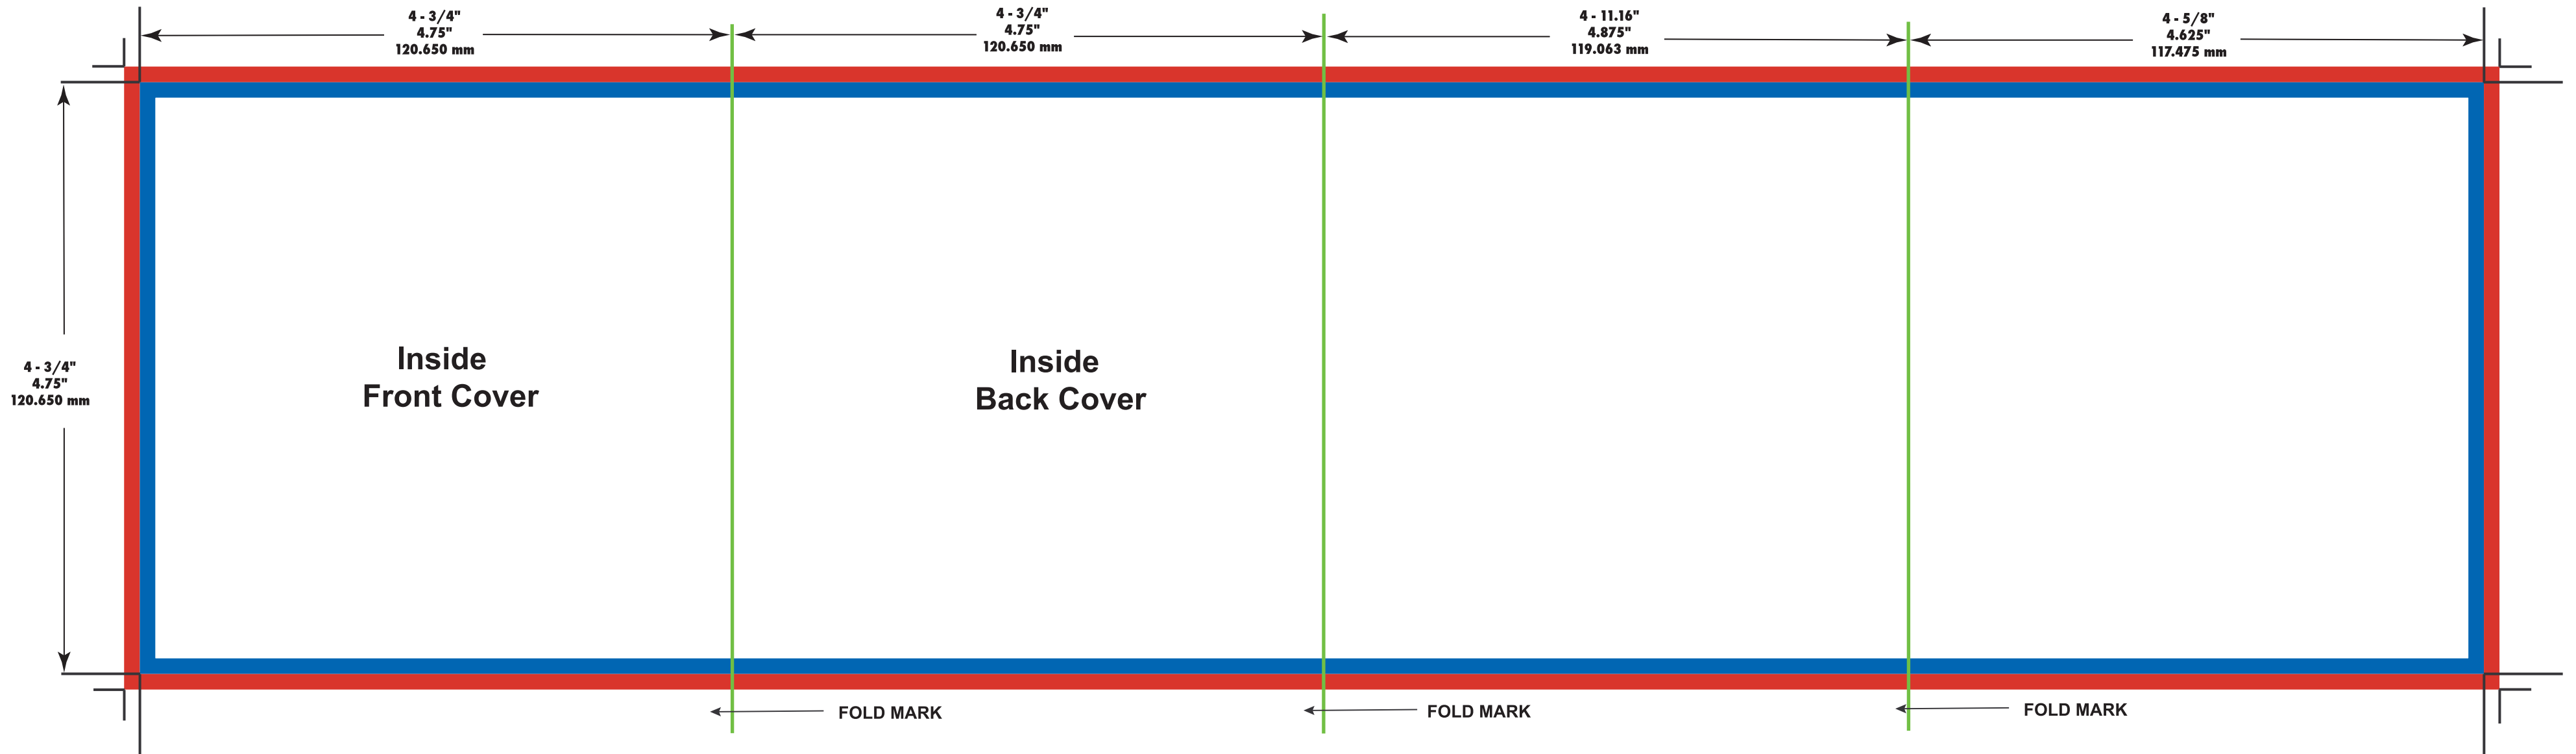

8 Panel CD Folder - Roll Fold

Back View

To ensure quality...

- * Your design must be prepared using one the native programs listed on our website.
- * Your file should not be saved in a 72 dpi file format
- * Color should be in CMYK Format.

-  Bleed Area = 0.125"
-  Final Size Area = 18.9375" x 4.75"