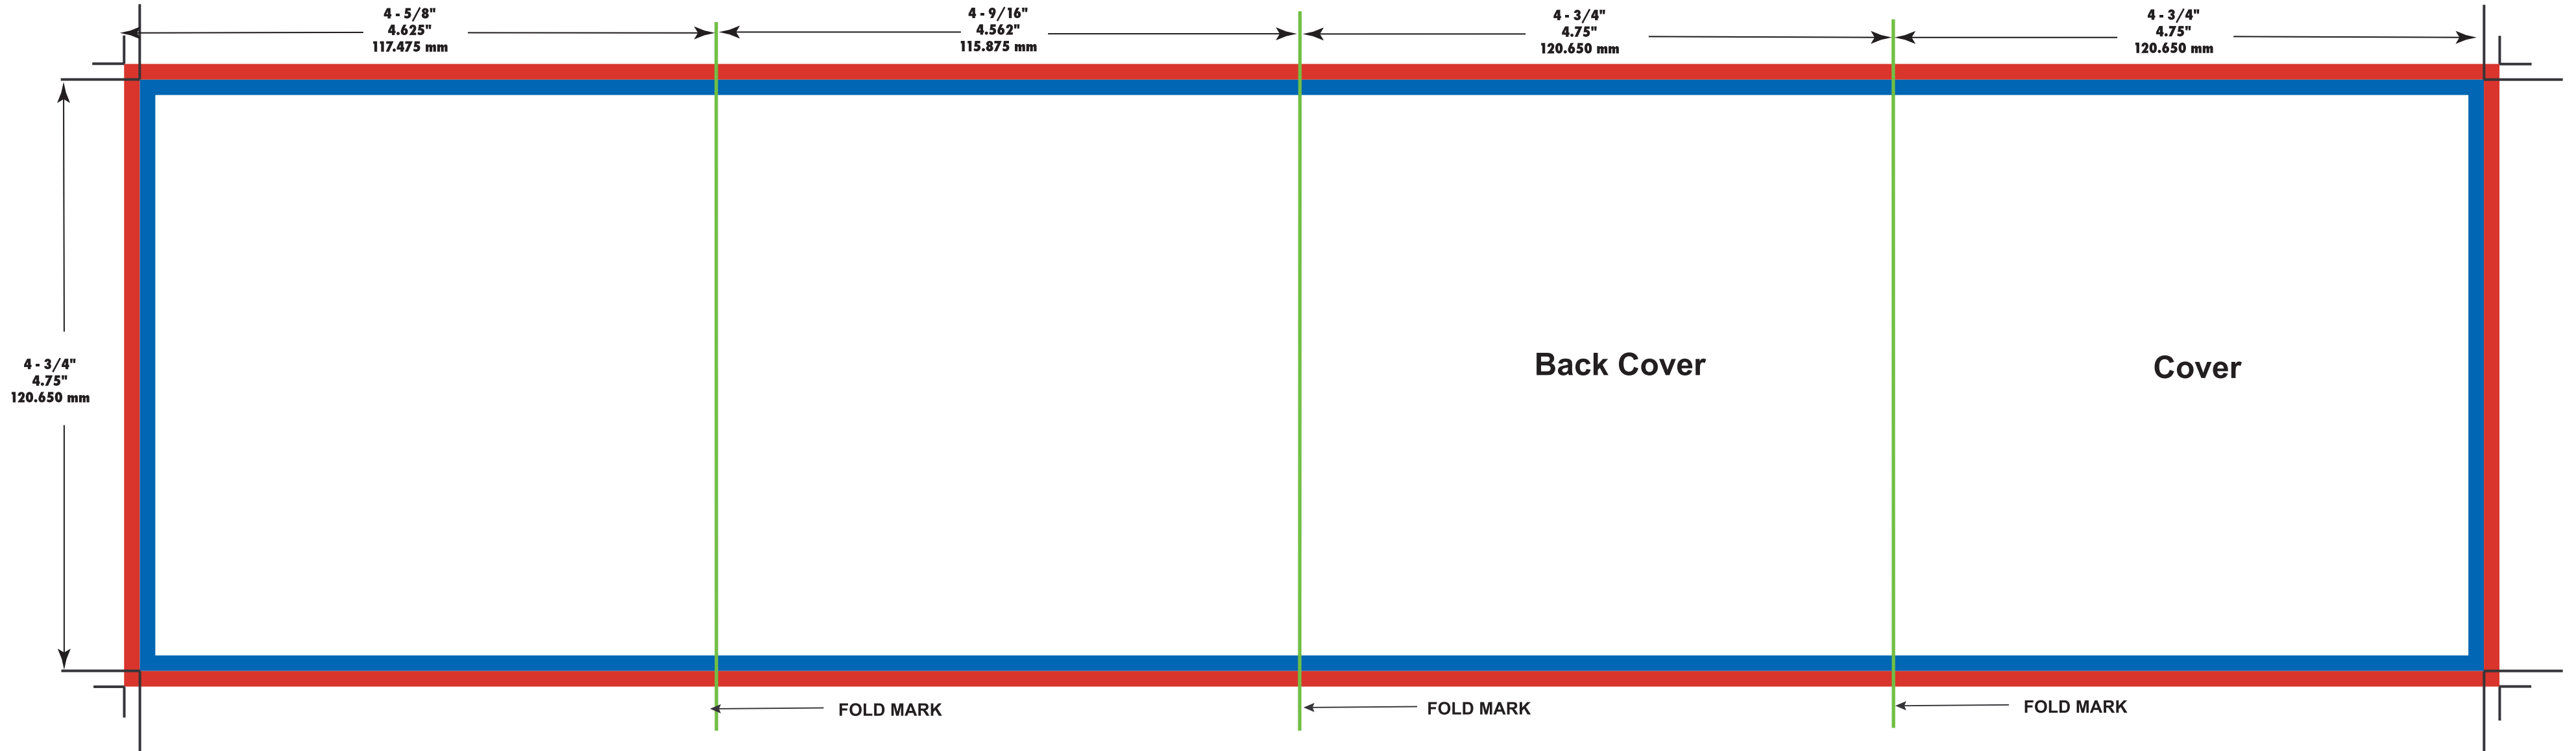

# 8 Panel CD Folder - Roll Fold

Front View

**To ensure quality...**

- \* Your design must be prepared using one the native programs listed on our website.
- \* Your file should not be saved in a 72 dpi file format
- \* Color should be in CMYK Format.

-  Bleed Area = 0.125"
-  Final Size Area = 18.9375" x 4.75"