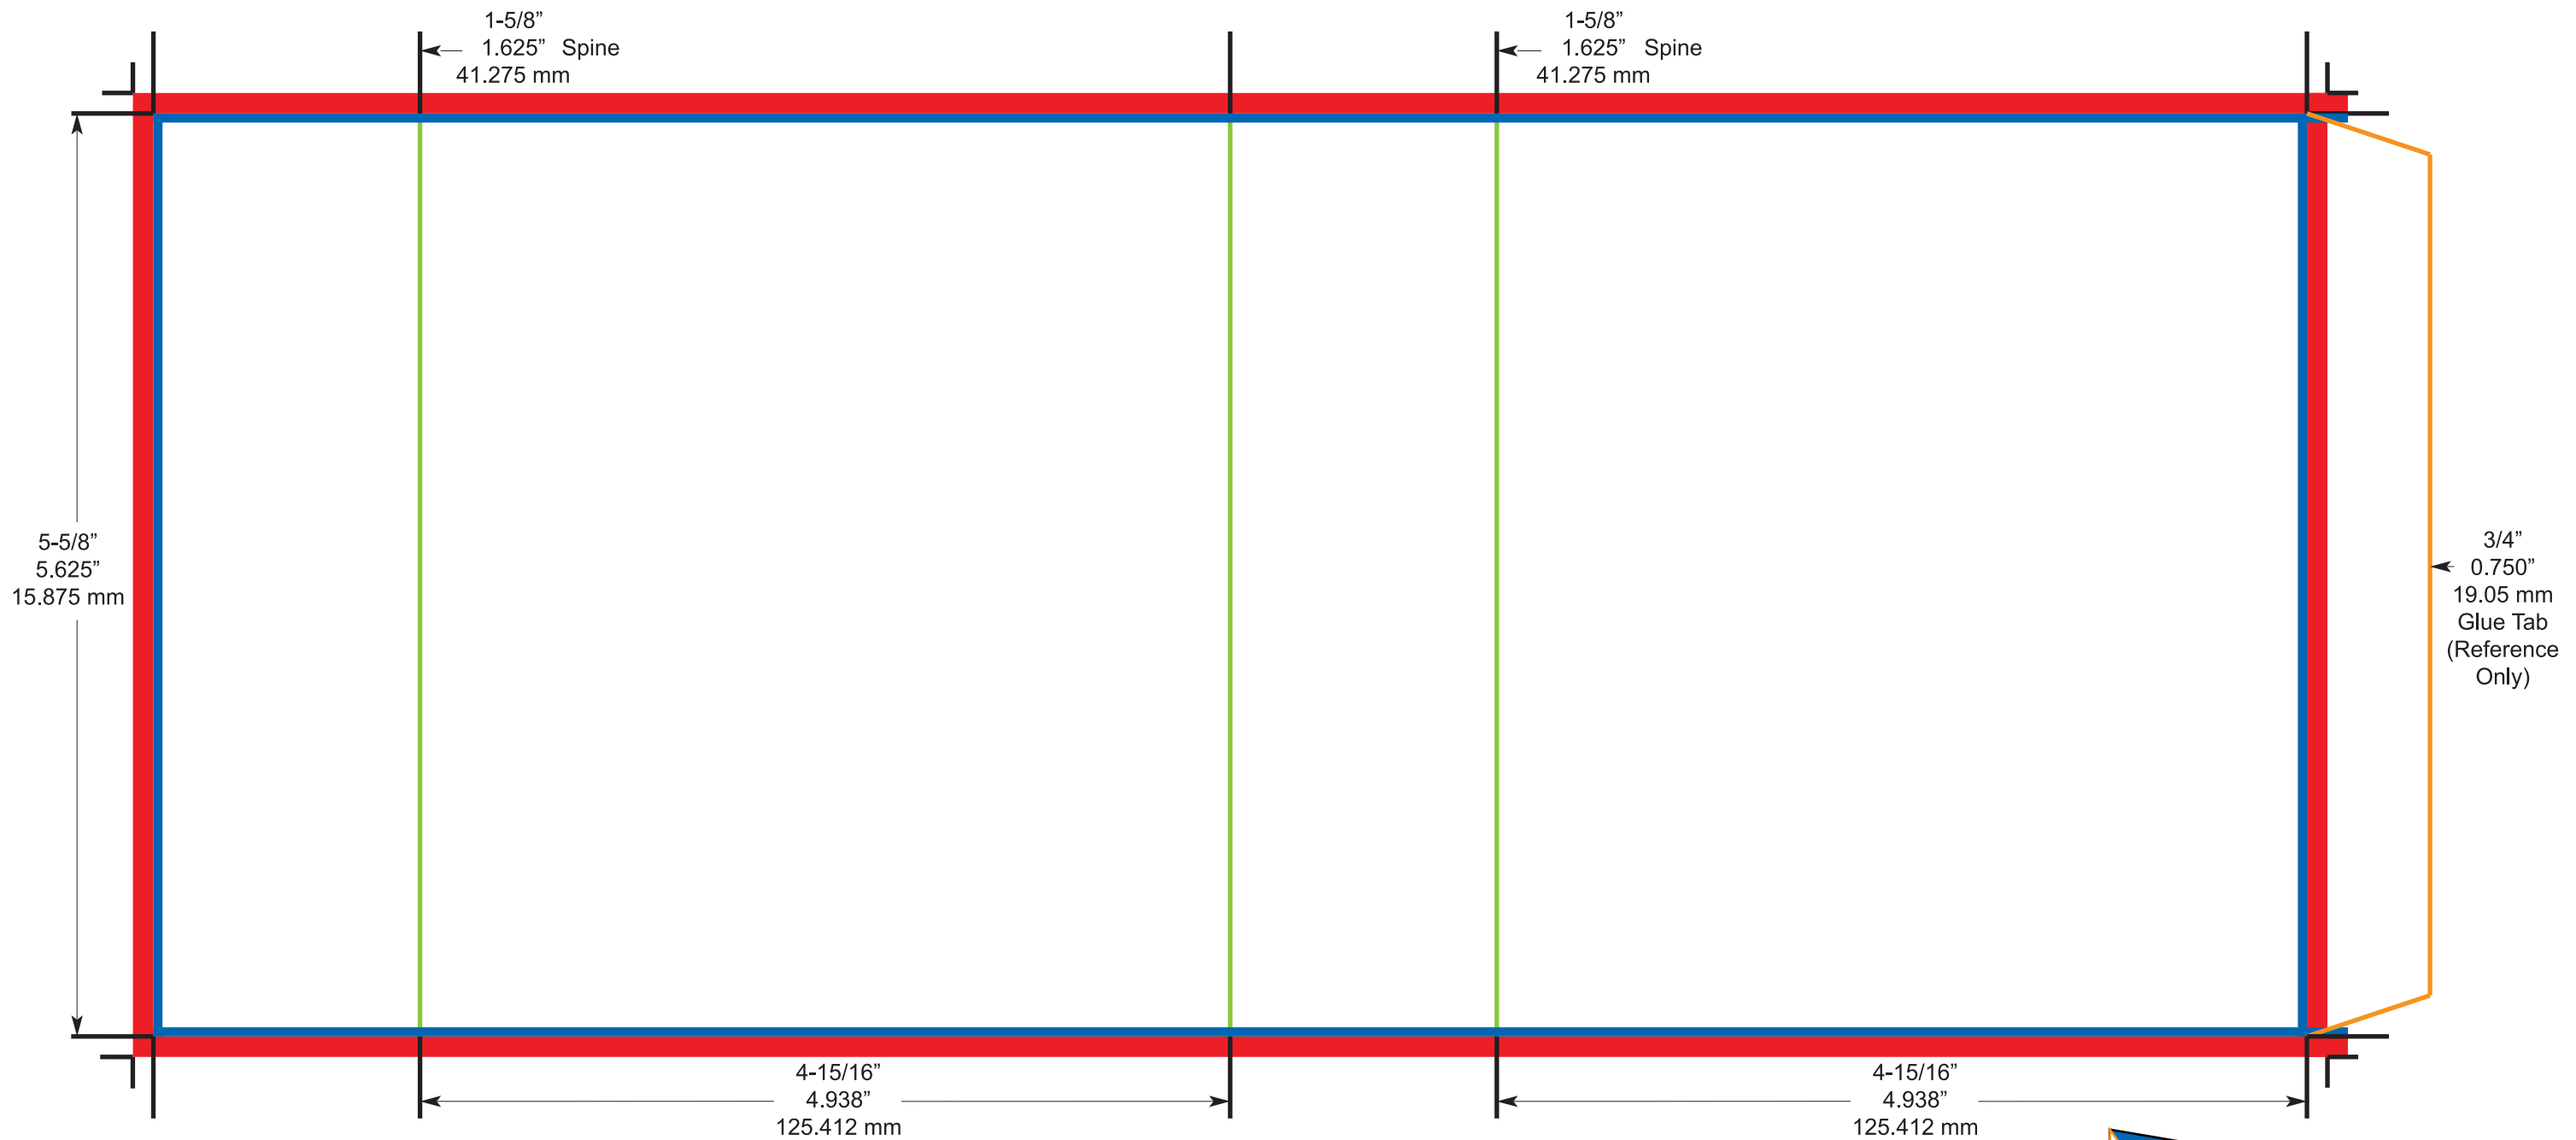

# Quadruple CD O-Card

(Holds 4 CD Jewel Cases)

**To ensure quality...**

- \* Your design must be prepared using one the native programs listed on our website.
- \* Your file should not be saved in a 72 dpi file format
- \* Color should be in CMYK Format.

 **Bleed Area**  
 **Final Size Area**

*This template is used for reference only and is formatted for CMYK Output.*