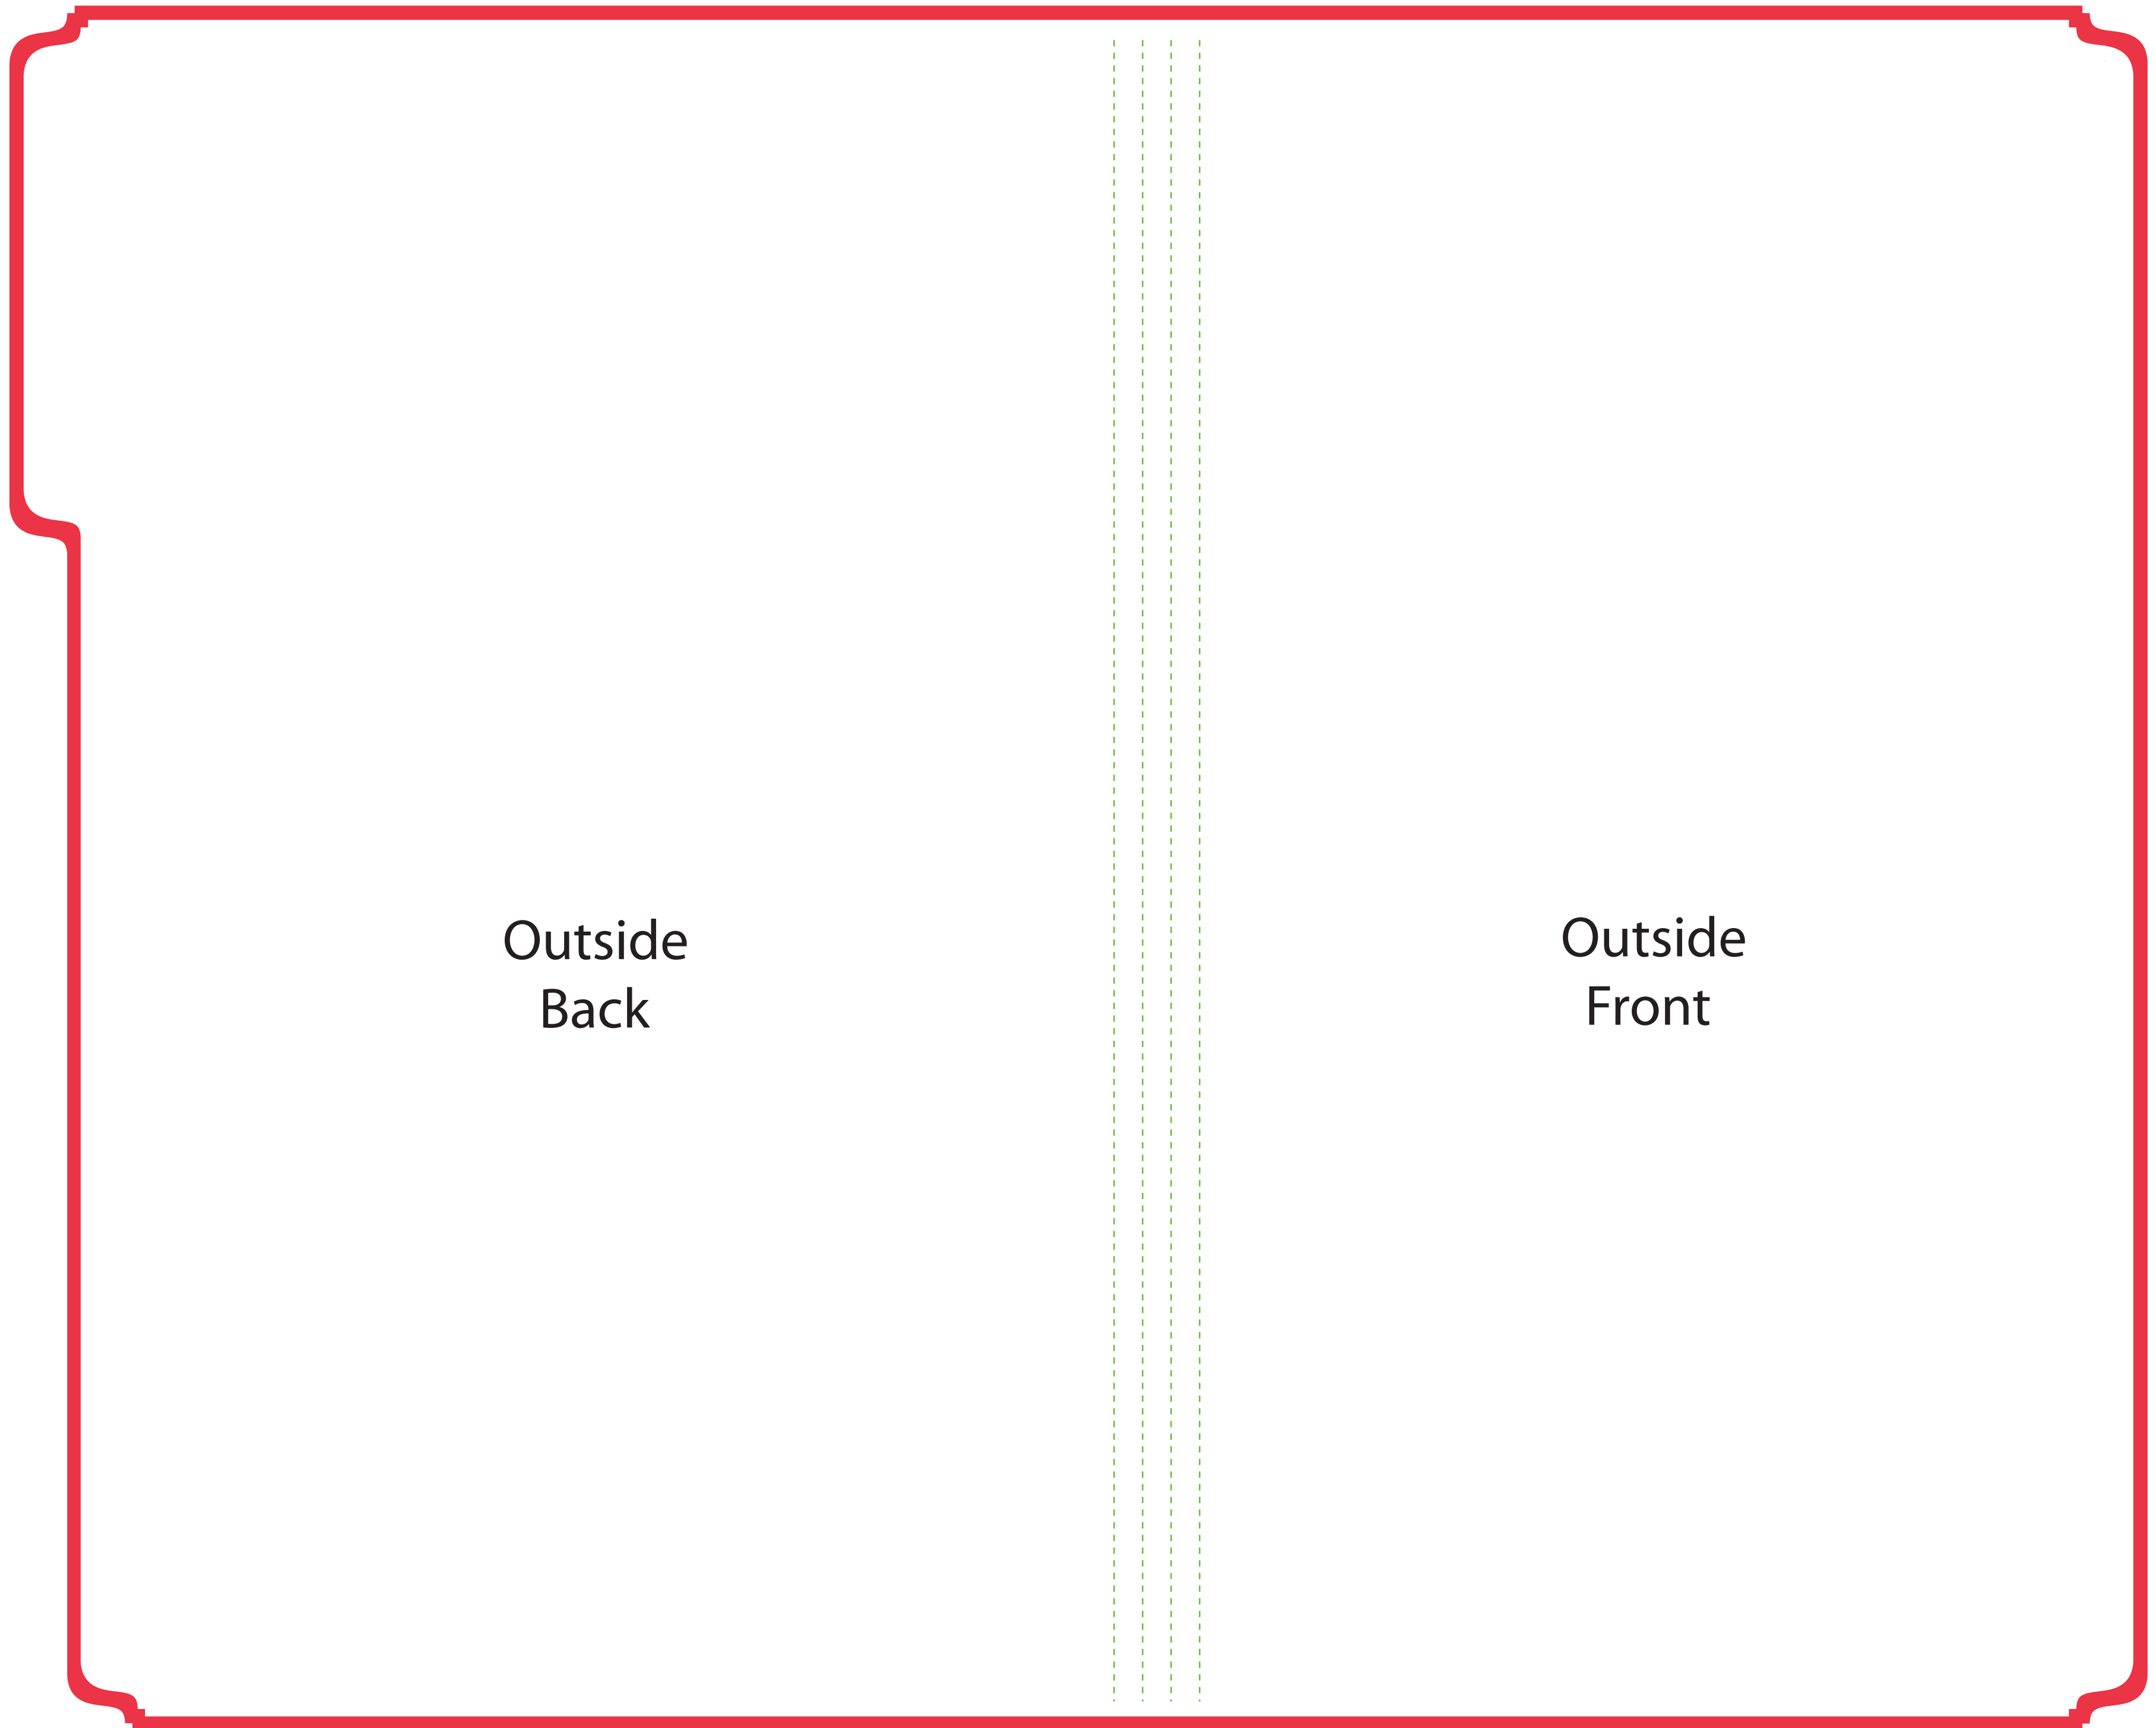

Legal File Folder Outside View (14.75" x 9.5" x.5" Tab Extension)

To ensure quality...

- * Your design must be prepared using one the native programs listed on our website.
- * Your file should not be saved in a 72 dpi file format
- * Color should be in CMYK Format.

This template is used for reference only and is formatted for CMYK Output.

-  **Bleed Area**
-  **Final Size Area**
-  **Gusset Score Lines**