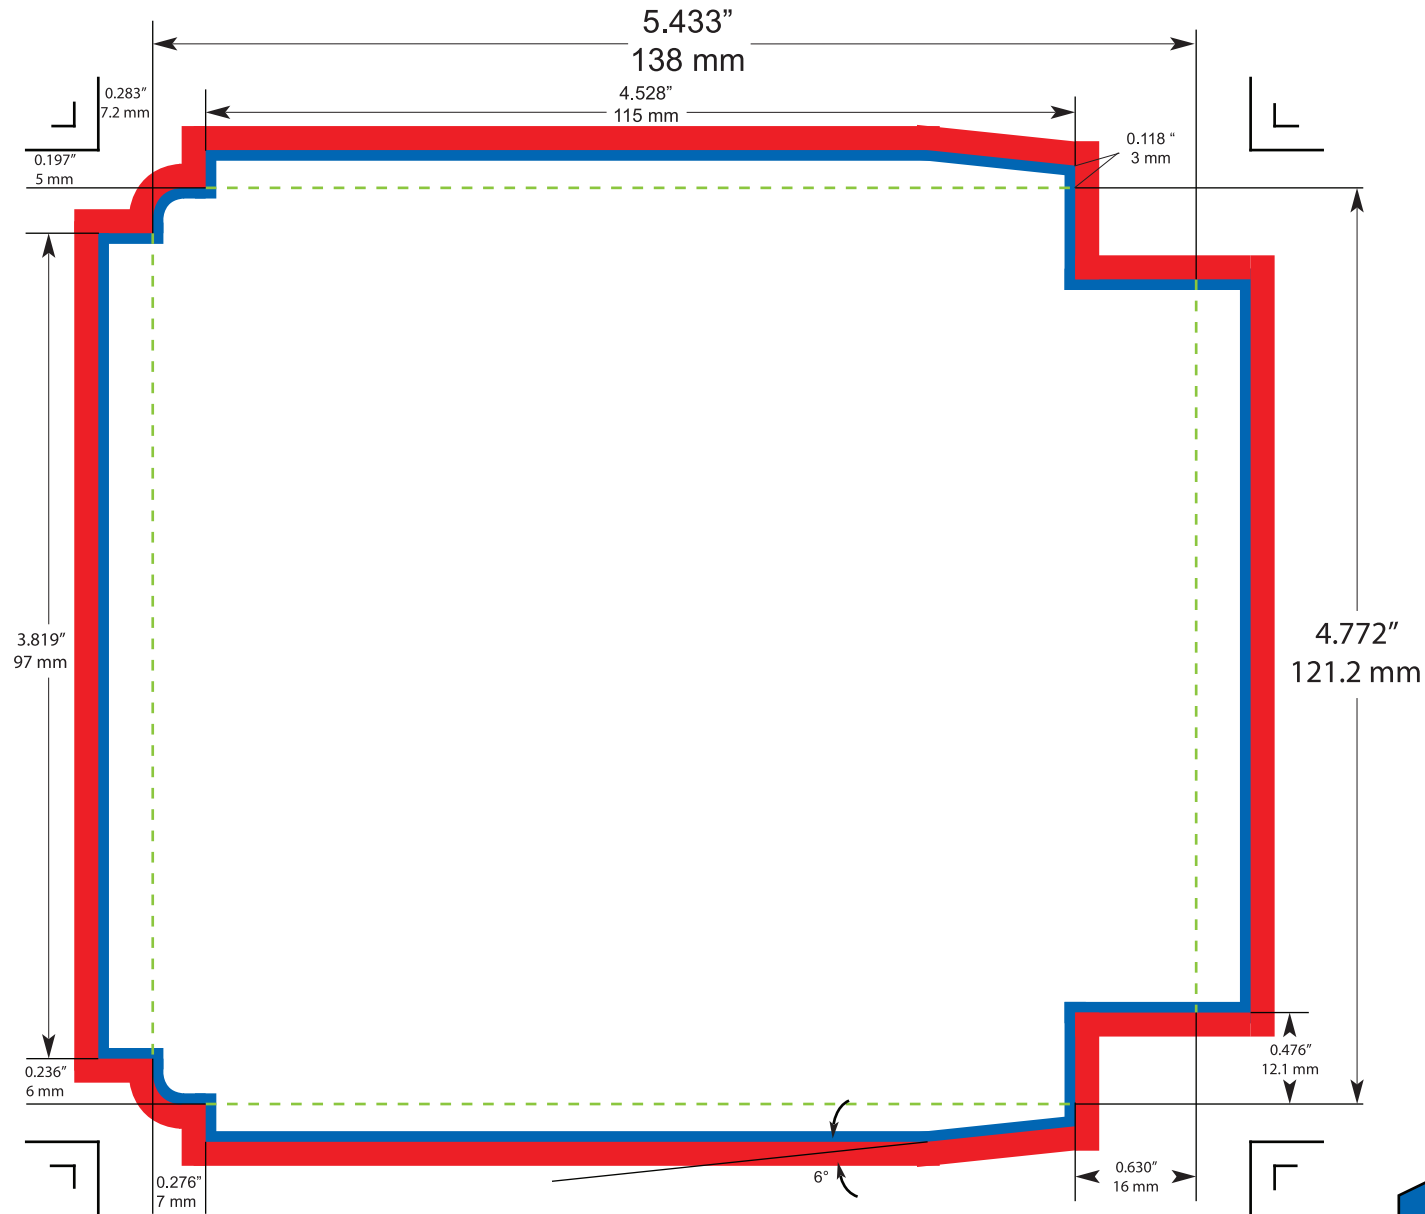

Super Jewel Case CD Tray Card

To ensure quality...

- * Your design must be prepared using one the native programs listed on our website.
- * Your file should not be saved in a 72 dpi file format
- * Color should be in CMYK Format.

 **Bleed Area**
 **Final Size Area**

This template is used for reference only and is formatted for CMYK Output.