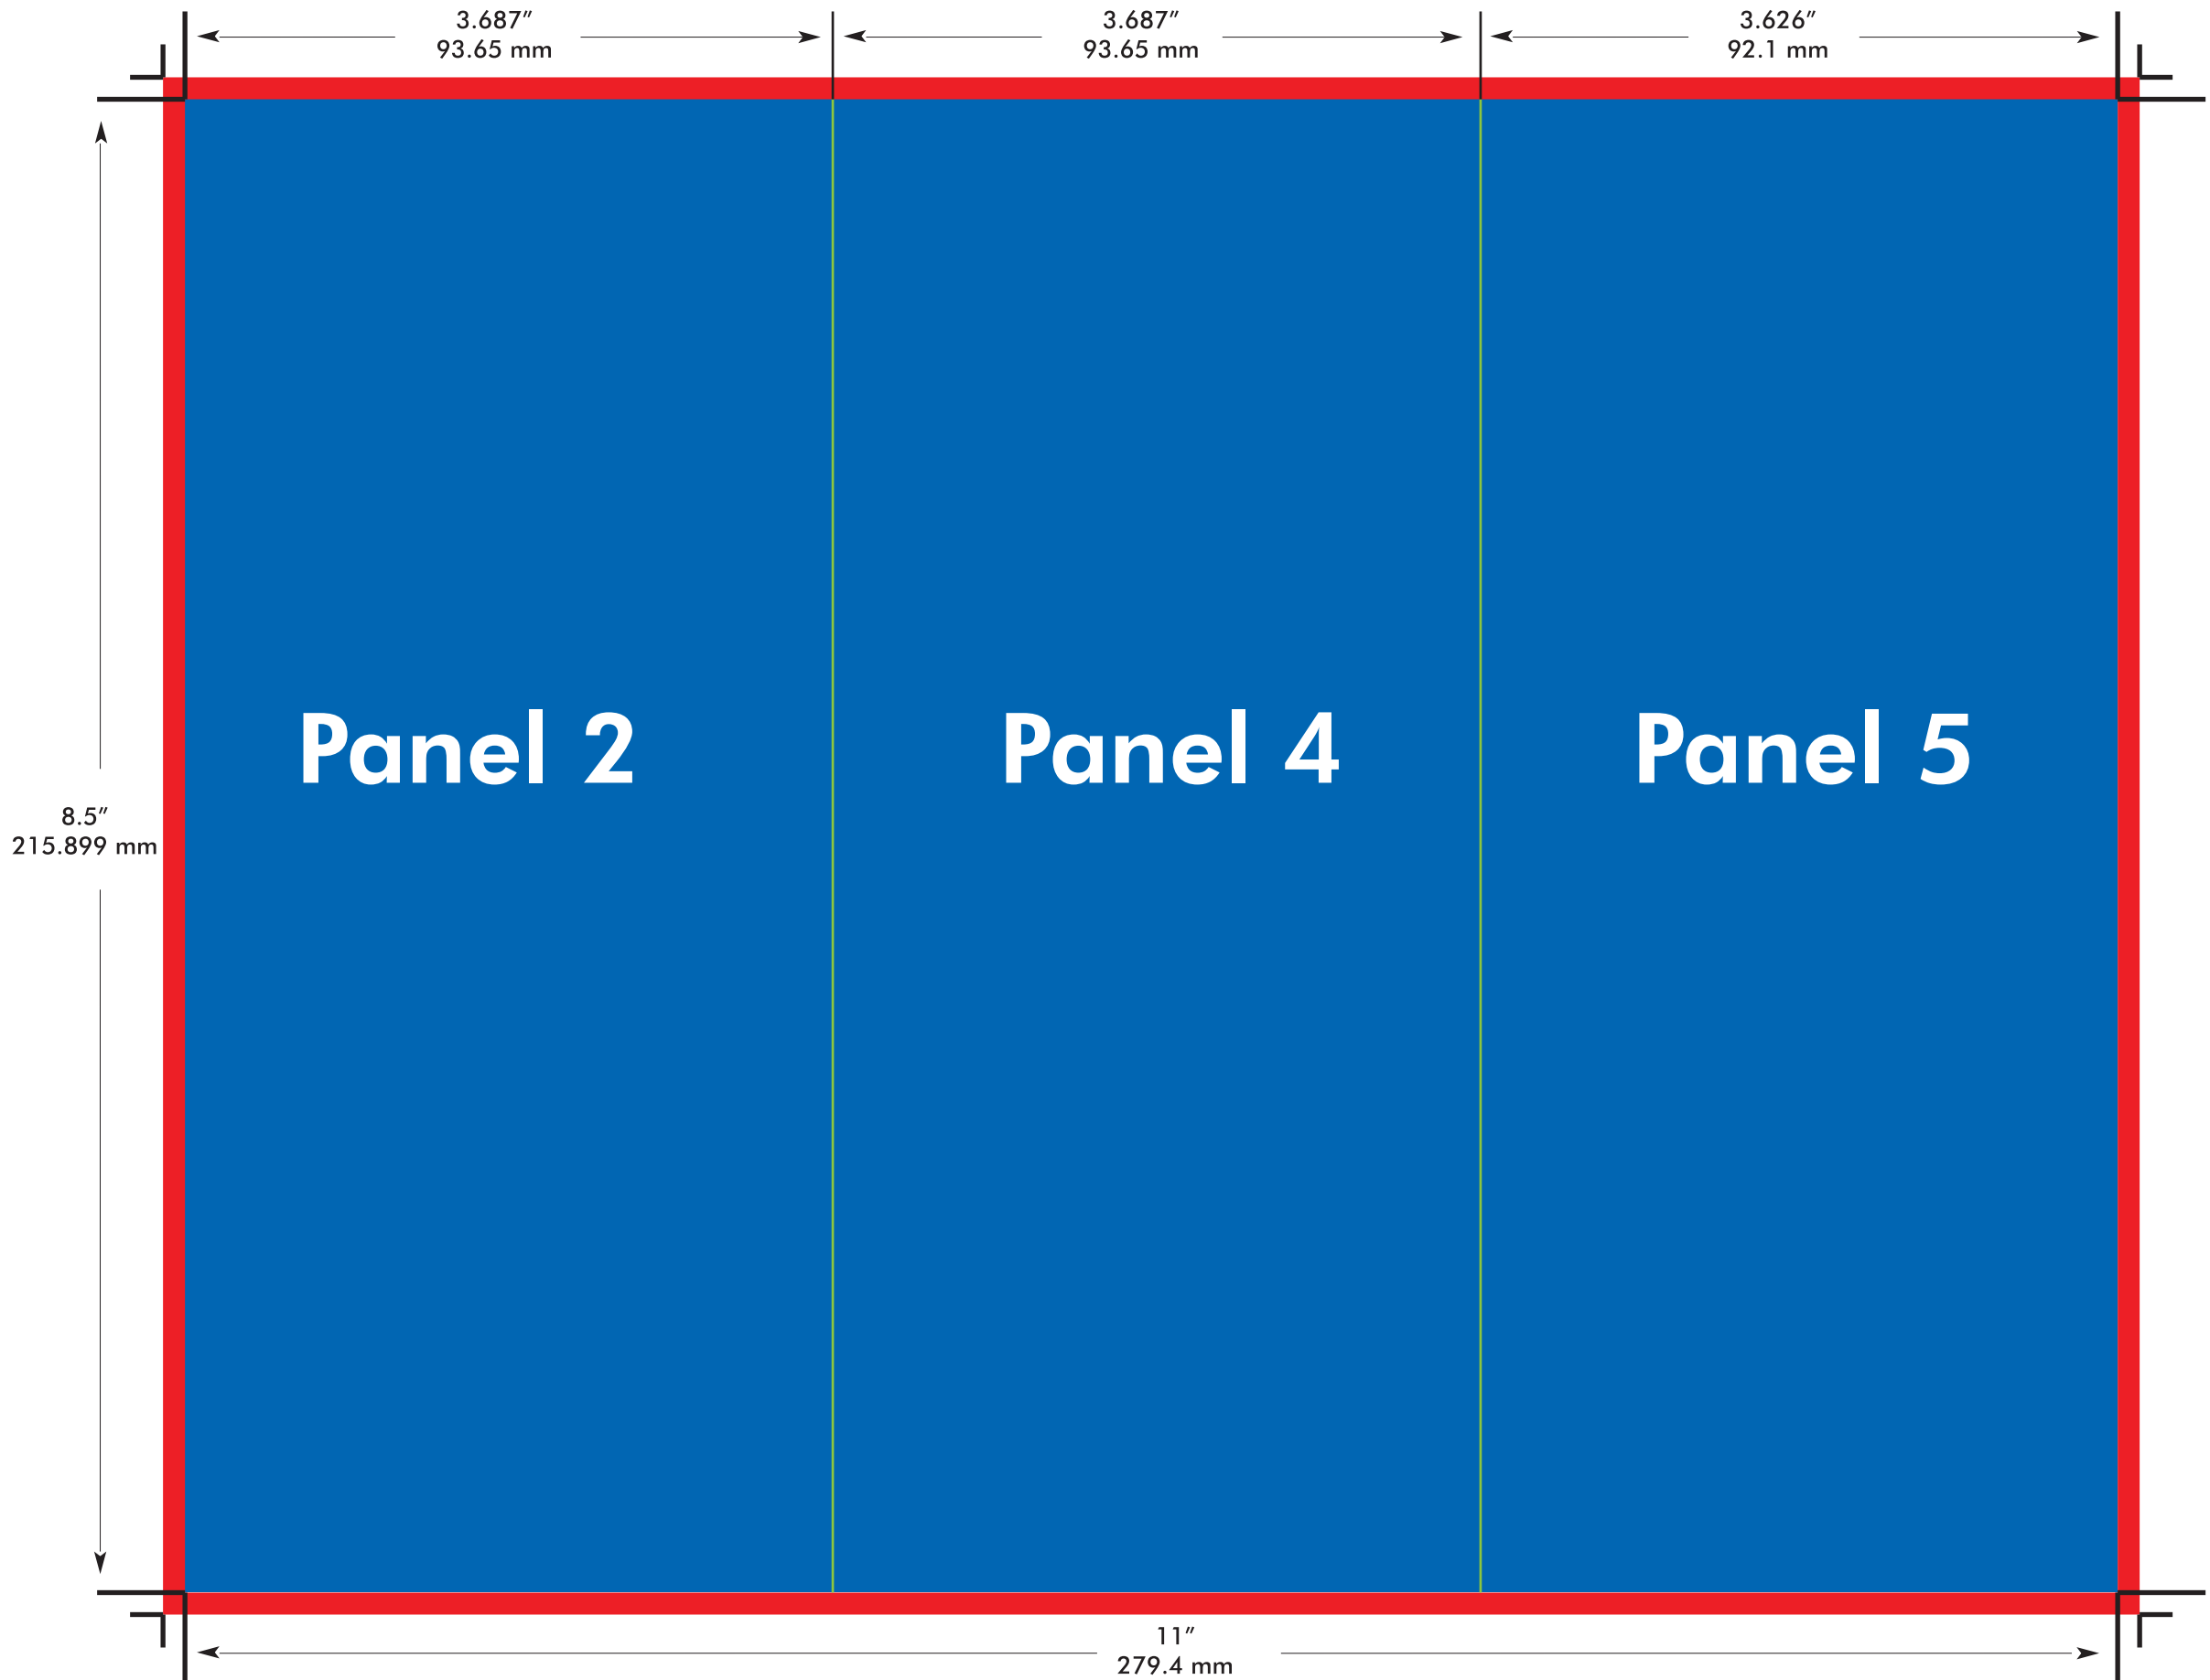

3-Panel Brochure (Inside)

To ensure quality...

- * Your design must be prepared using one the native programs listed on our website.
- * Your file should not be saved in a 72 dpi file format
- * Color should be in CMYK Format.

-  Bleed Area
-  Final Size Area

This template is used for reference only and is formatted for CMYK Output.