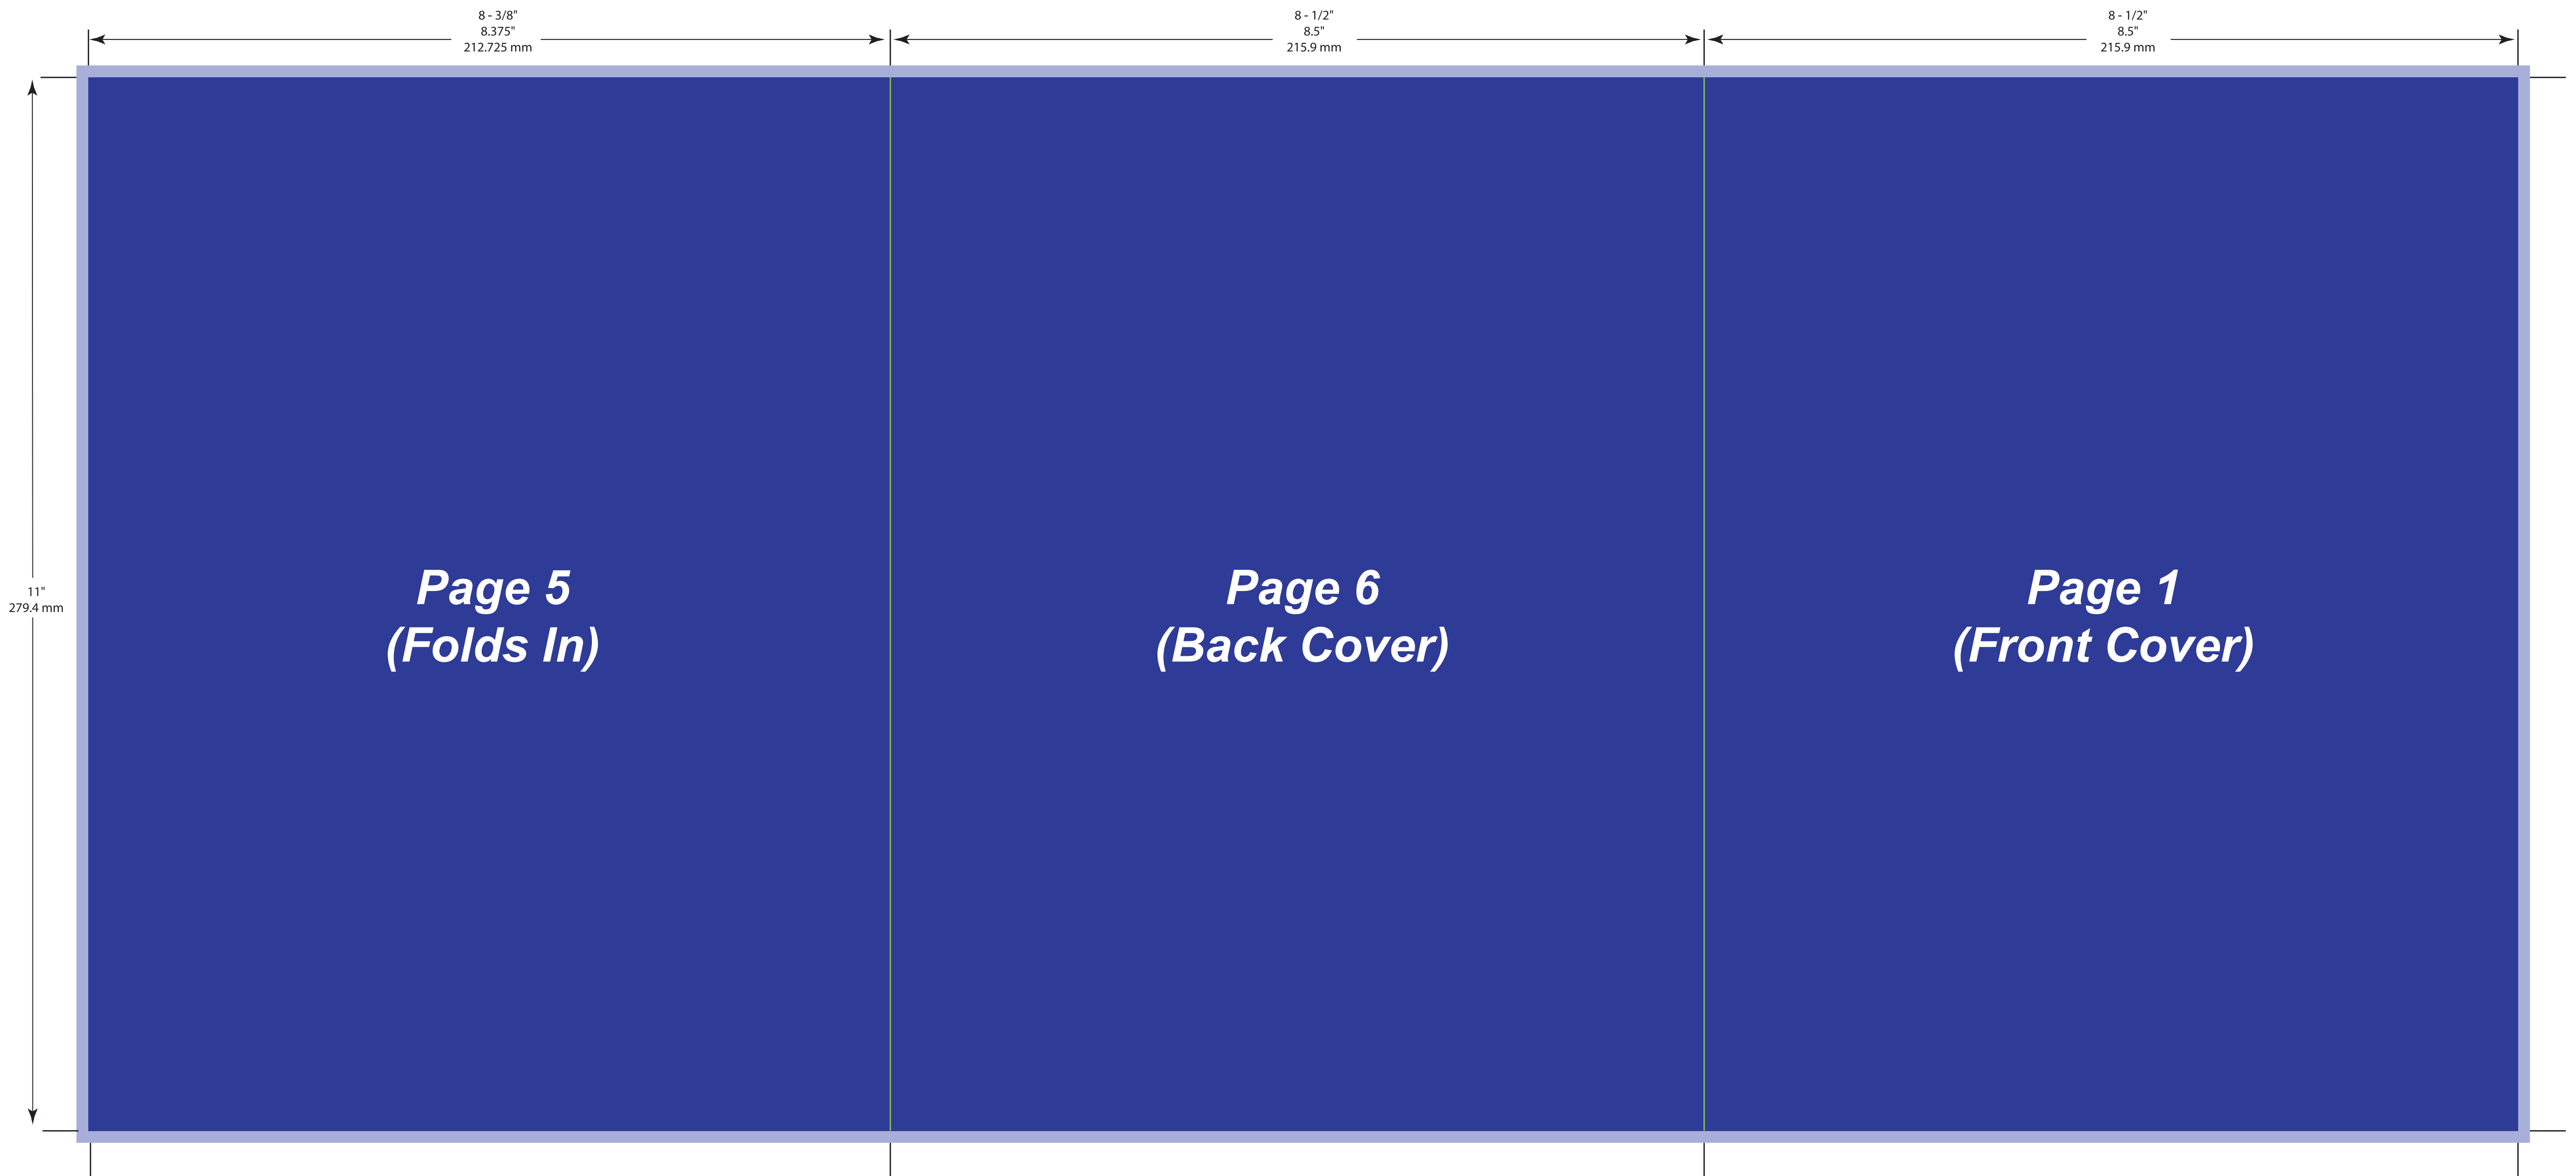

**Brochure 25.375x11**  
**(a.k.a. A Running 6)**  
(Front/Outside)

*This template is used for reference only and is formatted for CMYK Output.*

 **Bleed Area**     **Final Size Area**     **Fold Lines**

*Make sure art which is meant to bleed off the edge of the sheet is extended into this bleed area!*

**To ensure quality...**

- \* Your design must be prepared using one the native programs listed on our website.
- \* Your file should NOT be saved as a jpg, gif or any other 72 dpi file format
- \* Color should be in CMYK Format.

**The Inside of the Brochure is simply reversed/flipped. Meaning the left and middle panels will be 8.5", and the right panel will be 8.375". The Page Sequence from left-to-right will be 2, 3, 4. Or a full spread.**