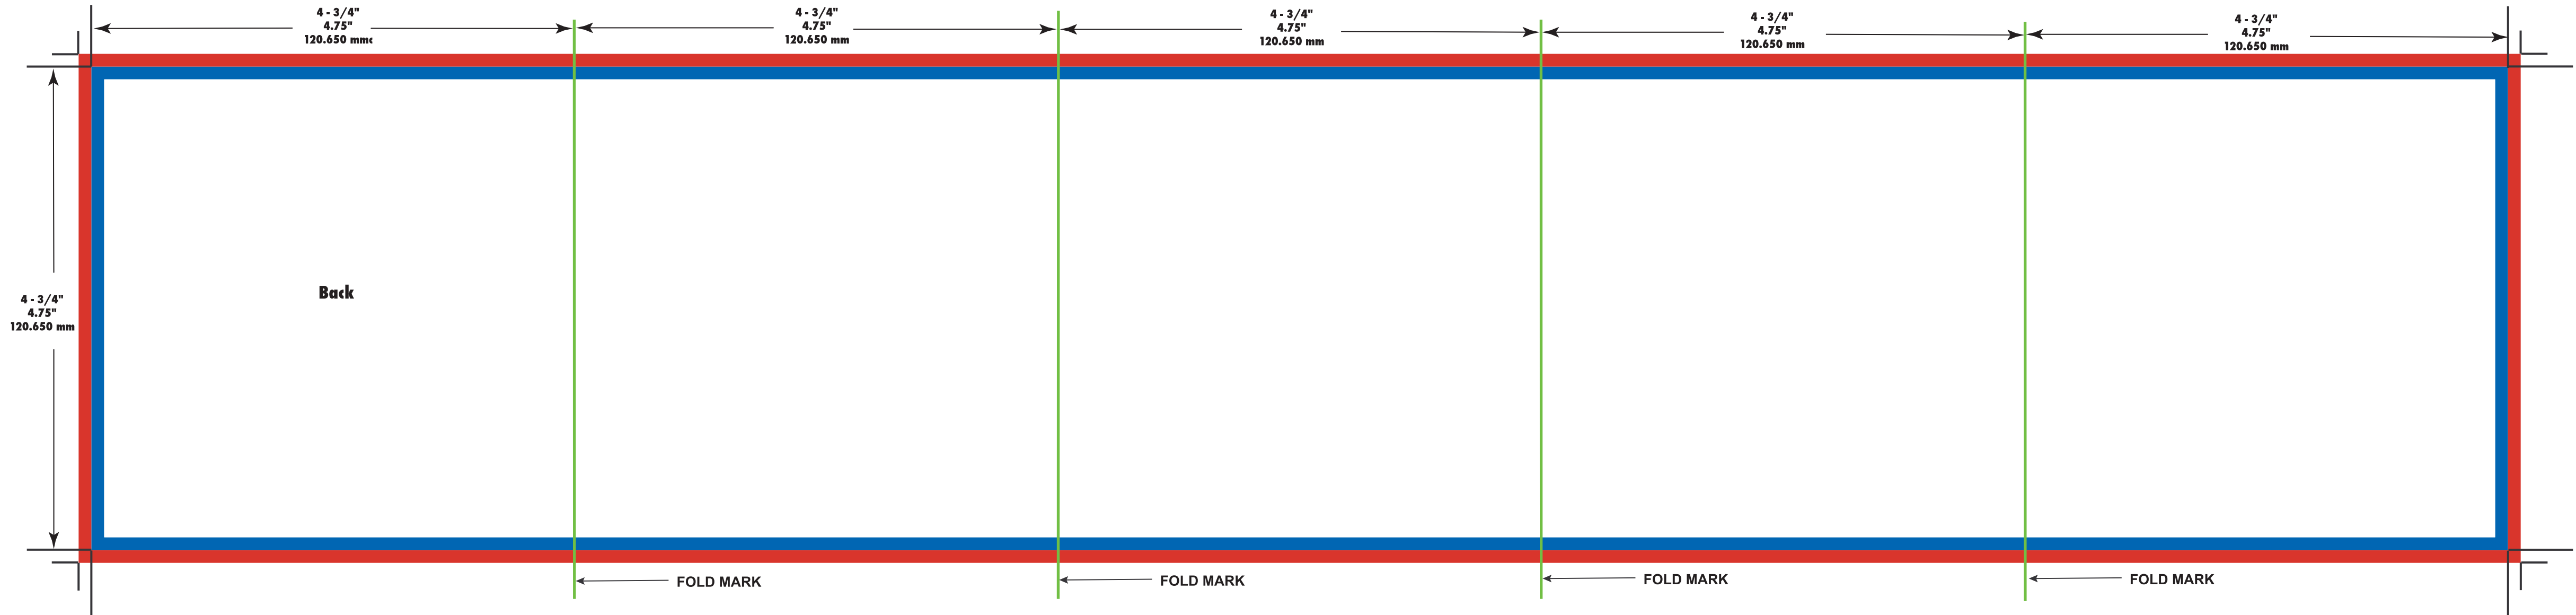

# 10 Panel CD Folder - Accordion

This template can be used for BOTH sides

**To ensure quality...**

- \* Your design must be prepared using one the native programs listed on our website.
- \* Your file should not be saved in a 72 dpi file format
- \* Color should be in CMYK Format.

**Bleed Area = 0.125"**  
**Final Size Area = 23.75" x 4.75"**