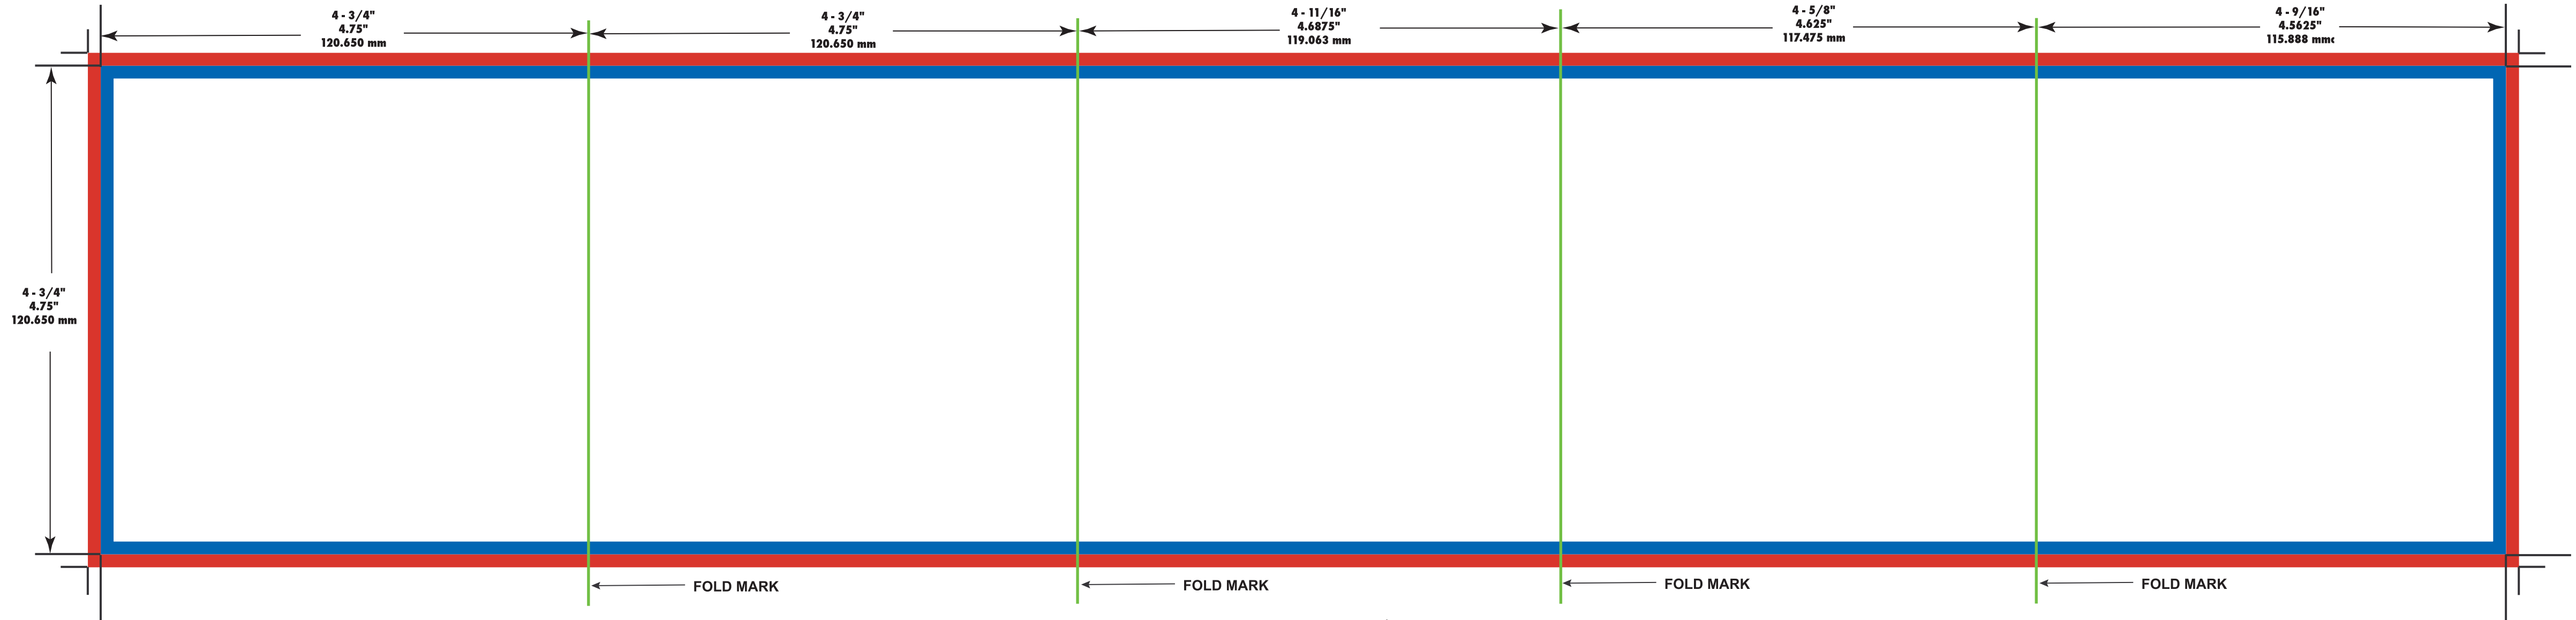

10 Panel CD Folder - Parallel Fold

BACK VIEW

To ensure quality...

- * Your design must be prepared using one the native programs listed on our website.
- * Your file should not be saved in a 72 dpi file format
- * Color should be in CMYK Format.

█ Bleed Area = 0.125"
█ Final Size Area = 23.375" x 4.75"