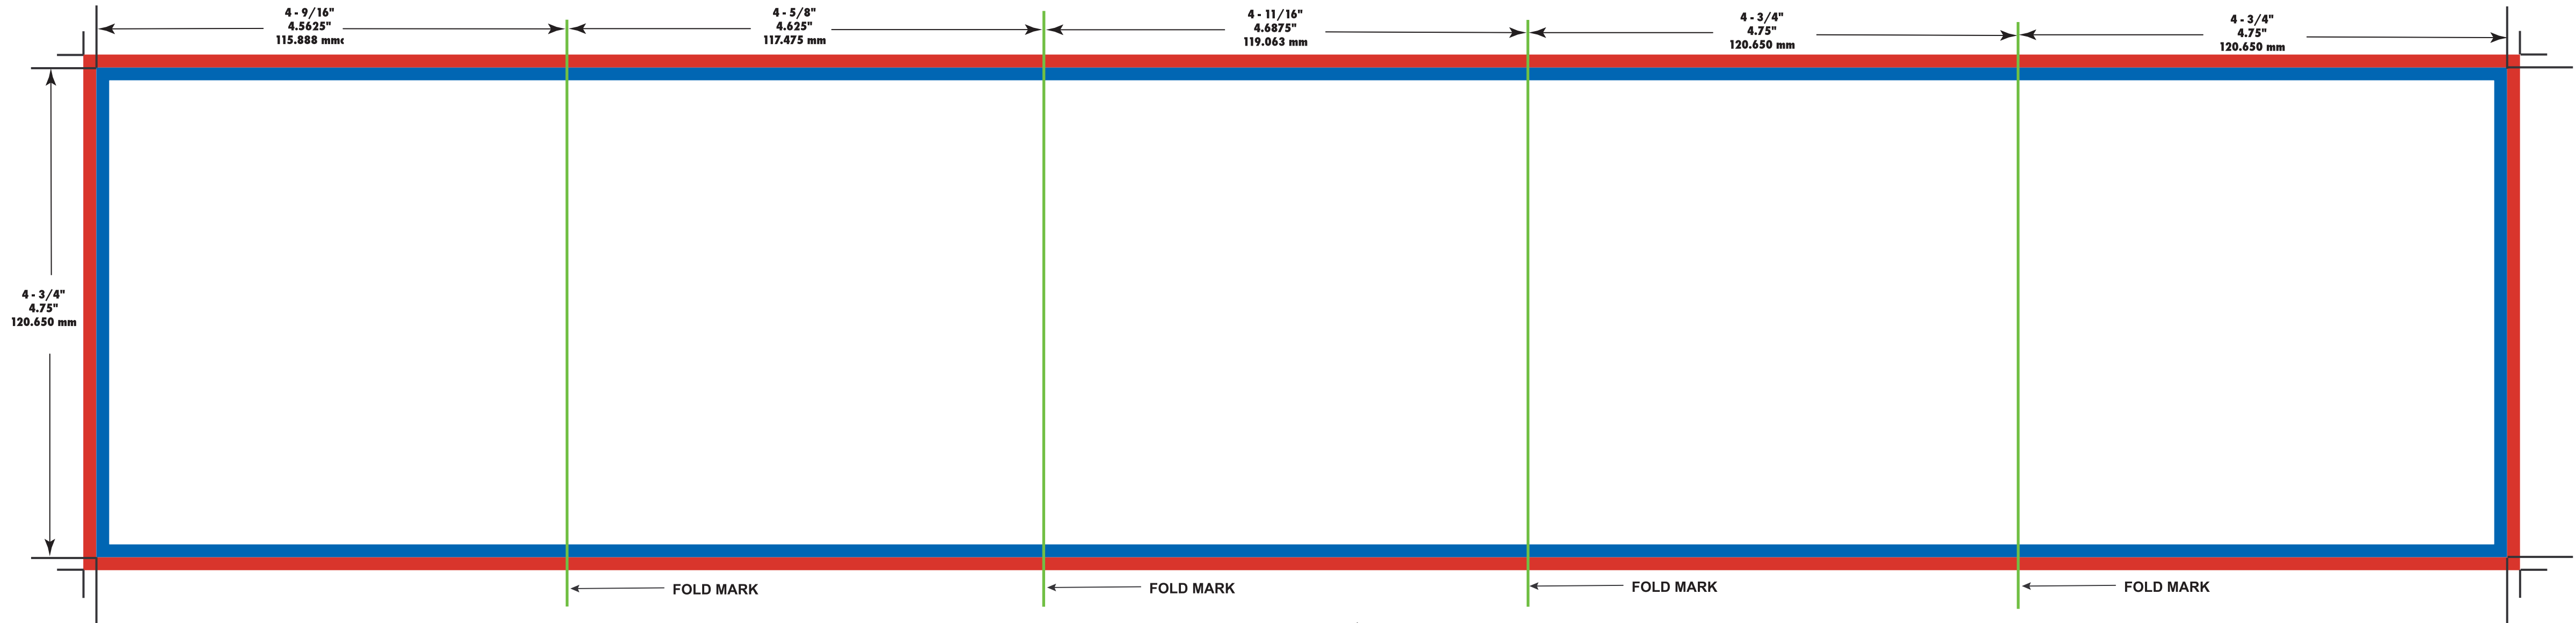

# 10 Panel CD Folder - Parallel Fold

FRONT VIEW

**To ensure quality...**

- \* Your design must be prepared using one the native programs listed on our website.
- \* Your file should not be saved in a 72 dpi file format
- \* Color should be in CMYK Format.

Bleed Area = 0.125"  
 Final Size Area = 23.375" x 4.75"