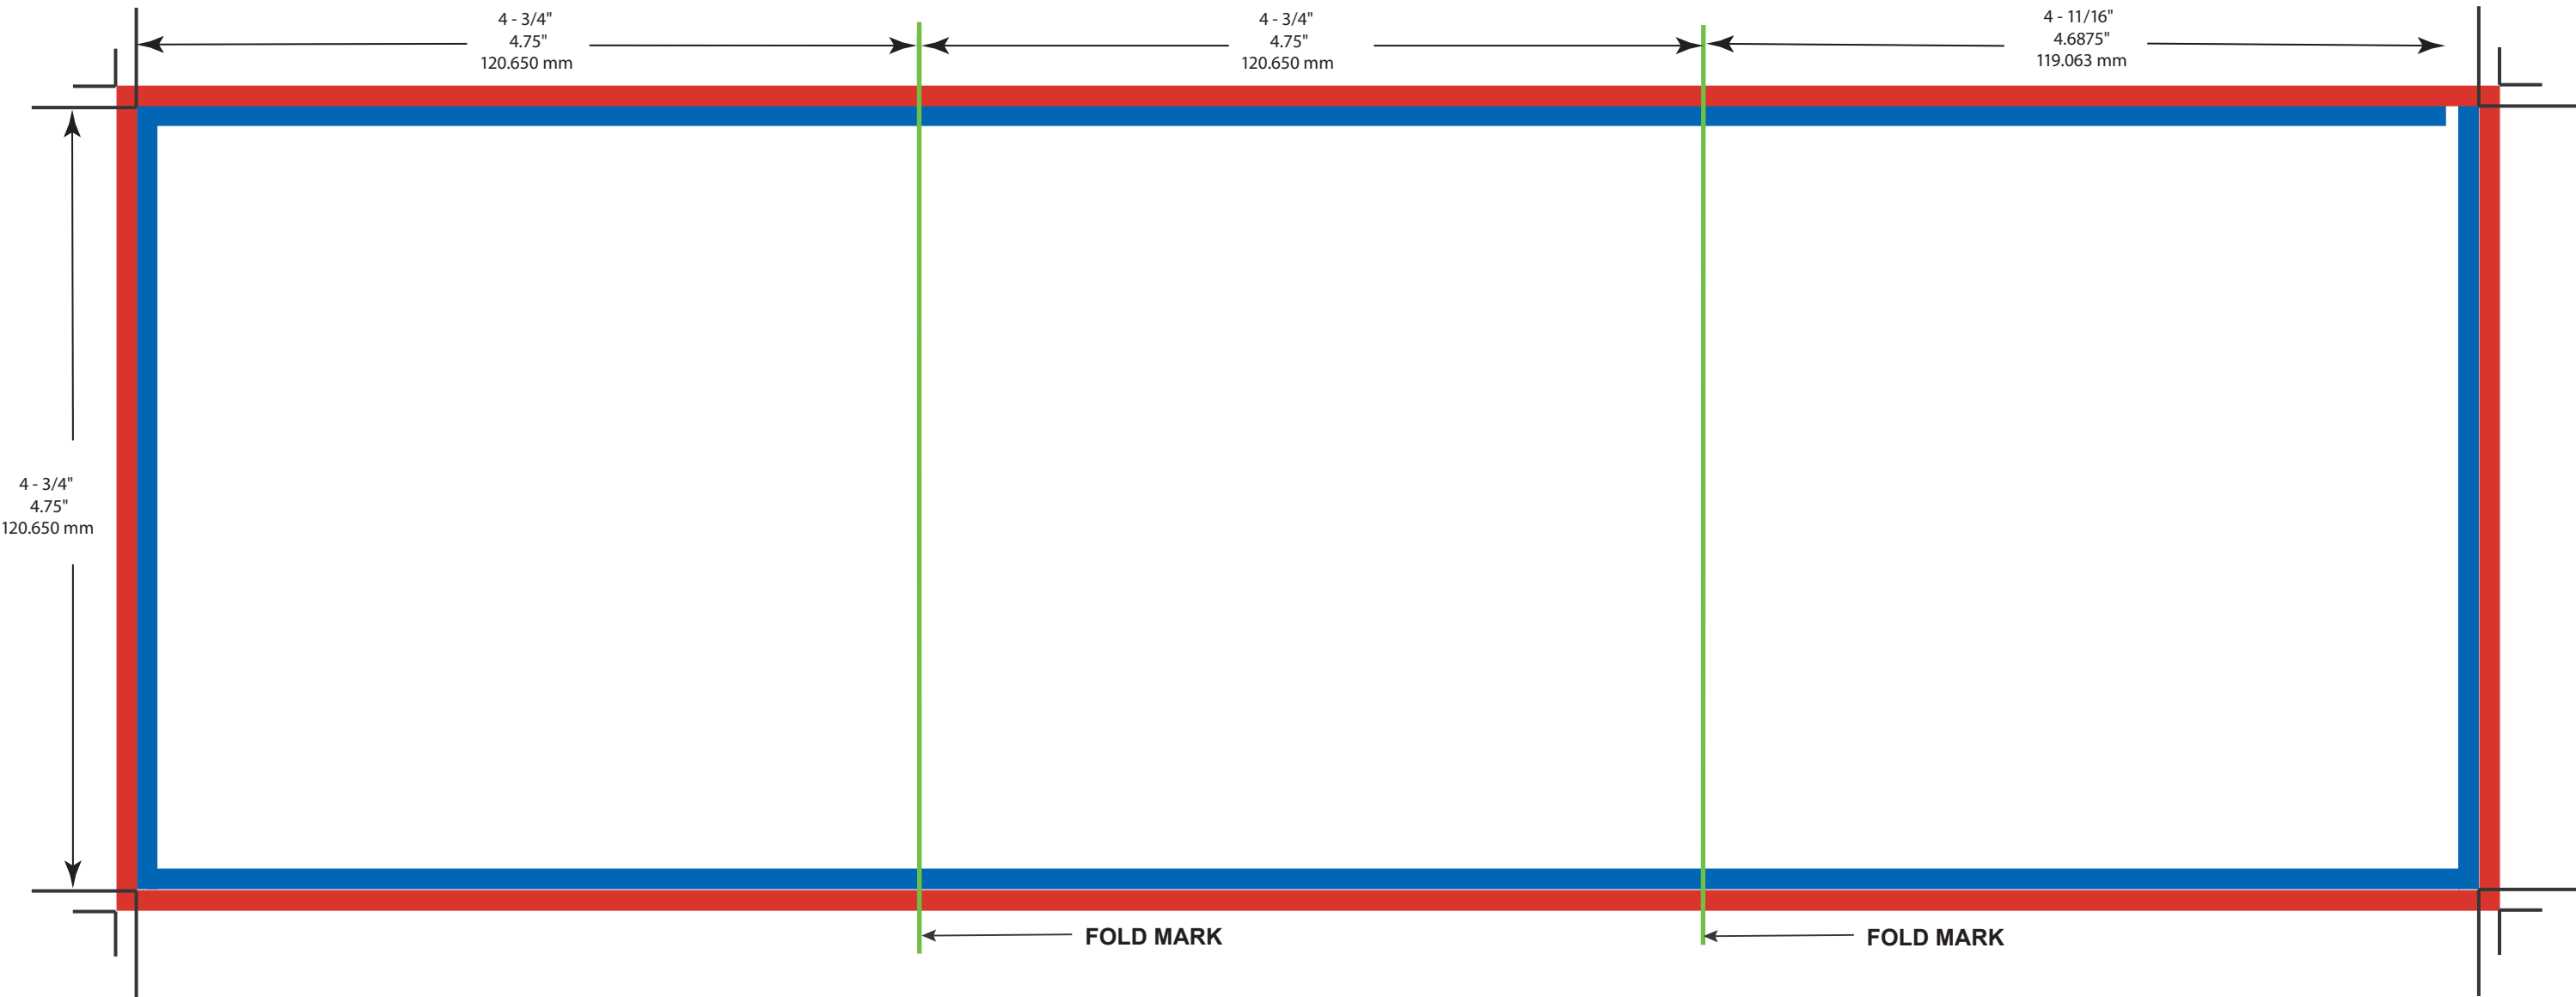

6 Panel CD Folder Back View

To ensure quality...

- * Your design must be prepared using one the native programs listed on our website.
- * Your file should not be saved in a 72 dpi file format
- * Color should be in CMYK Format.

-  **Bleed Area**
-  **Final Size Area**