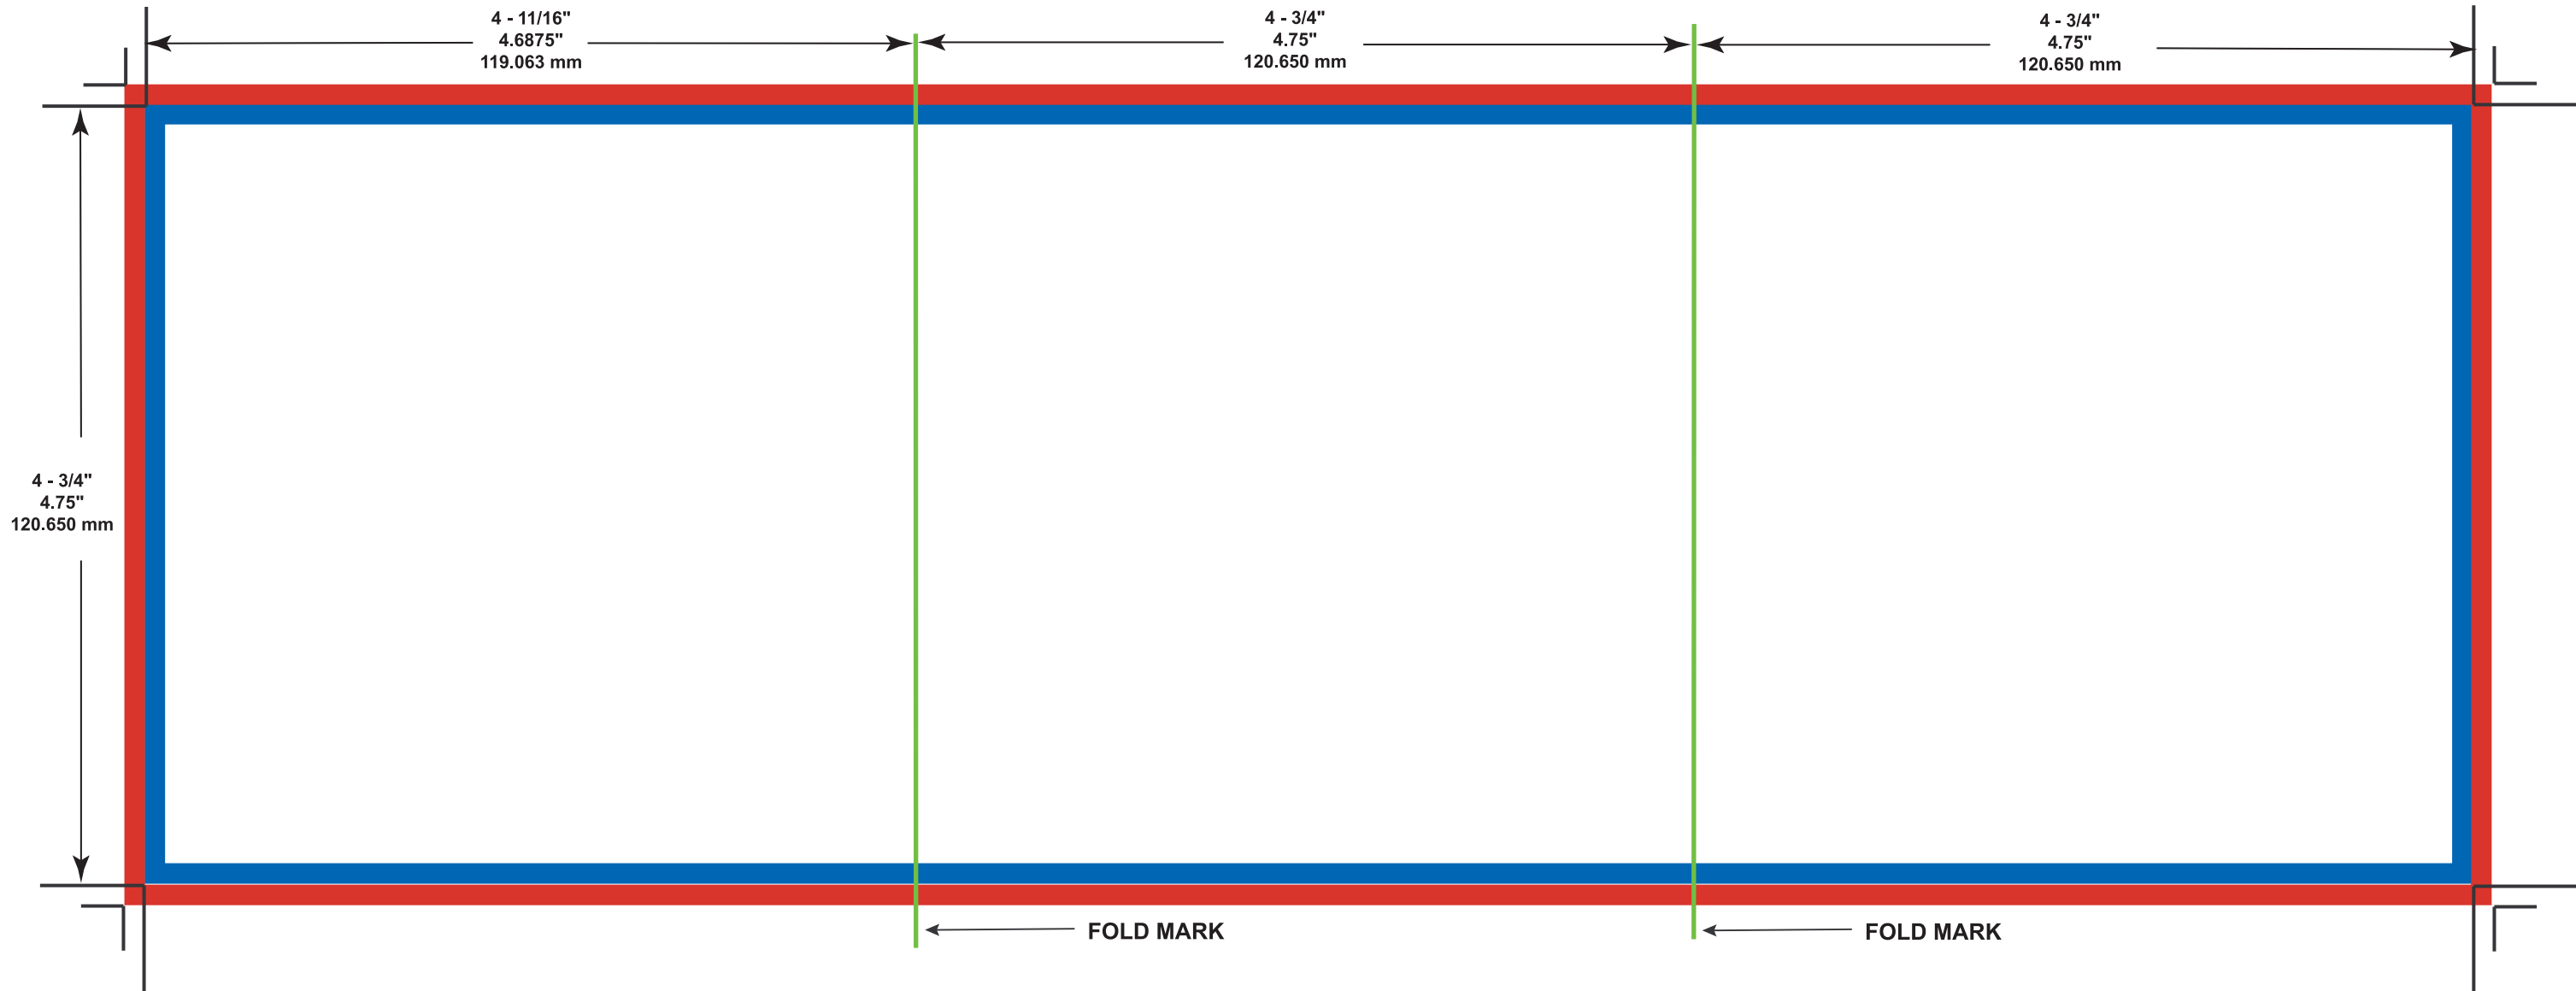

6 Panel CD Folder Front View

To ensure quality...

- * Your design must be prepared using one the native programs listed on our website.
- * Your file should not be saved in a 72 dpi file format
- * Color should be in CMYK Format.

-  Bleed Area
-  Final Size Area

This template is used for reference only and is formatted for CMYK Output.