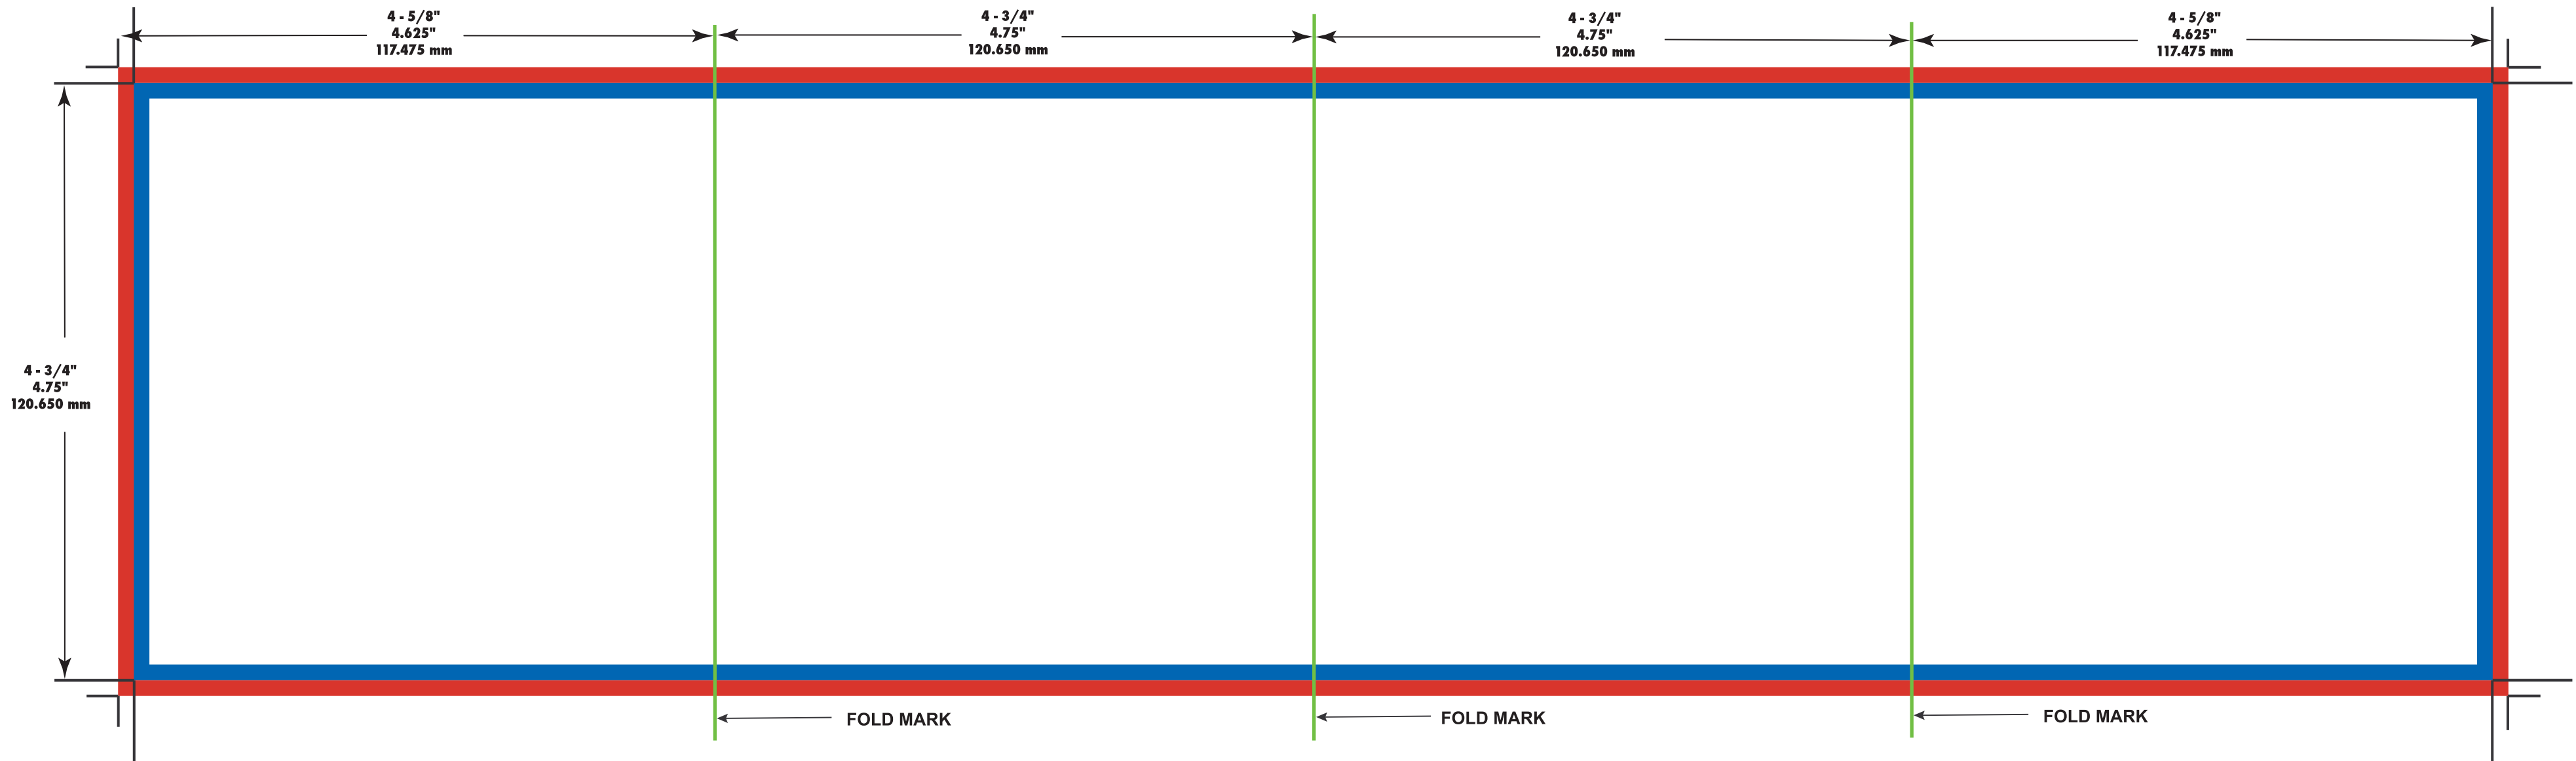

8 Panel CD Folder - Double Gate Fold

This template can be used for BOTH sides

To ensure quality...

- * Your design must be prepared using one the native programs listed on our website.
- * Your file should not be saved in a 72 dpi file format
- * Color should be in CMYK Format.

Bleed Area = 0.125"
Final Size Area = 18.9375" x 4.75"