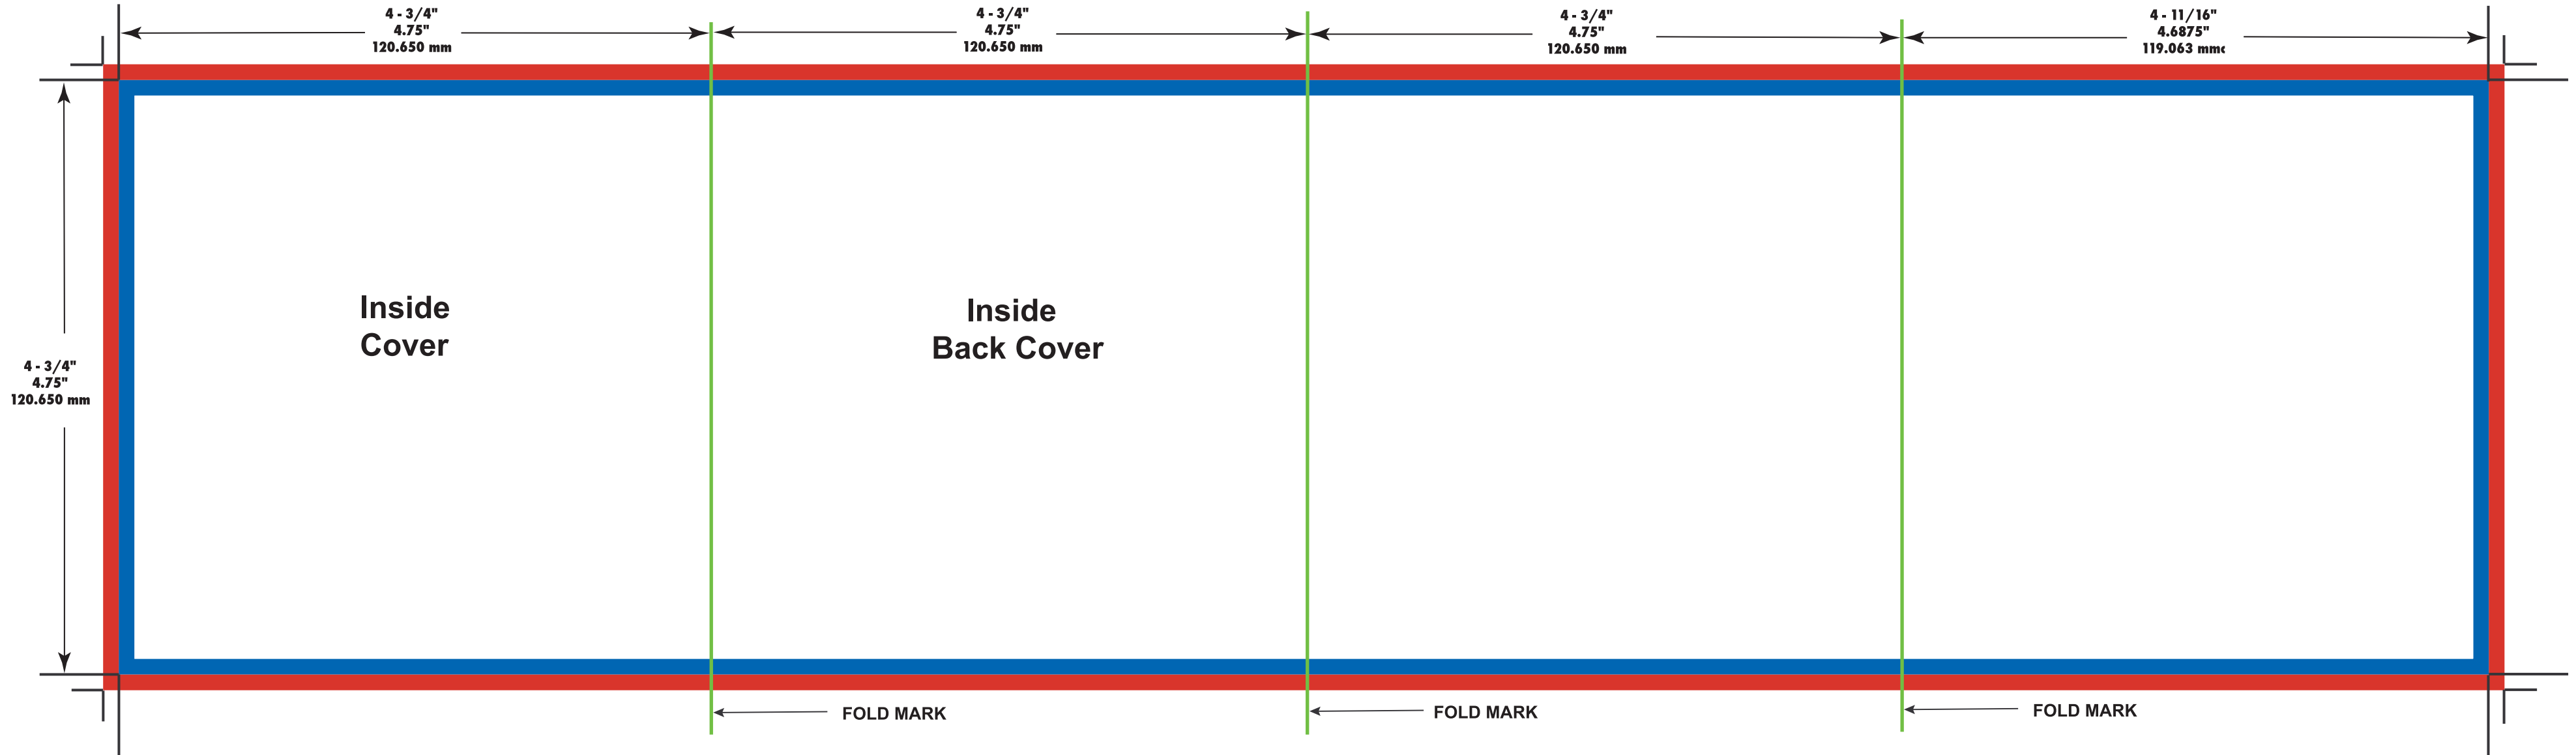

8 Panel CD Folder - Parallel Fold

BACK / INSIDE VIEW

To ensure quality...

- * Your design must be prepared using one the native programs listed on our website.
- * Your file should not be saved in a 72 dpi file format
- * Color should be in CMYK Format.

FOLDING:
1st fold in half
2nd fold in half

Bleed Area = 0.125"
Final Size Area = 18.9375" x 4.75"