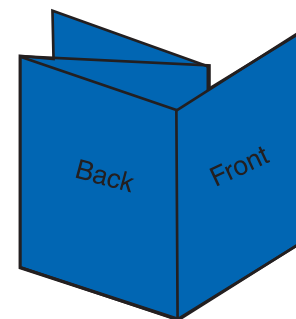

8 Panel CD Folder - Parallel Fold

BACK / INSIDE VIEW

To ensure quality...

- * Your design must be prepared using one the native programs listed on our website.
- * Your file should not be saved in a 72 dpi file format
- * Color should be in CMYK Format.

FOLDING:
1st fold in half
2nd fold in half

Bleed Area = 0.125"
Final Size Area = 18.9375" x 4.75"