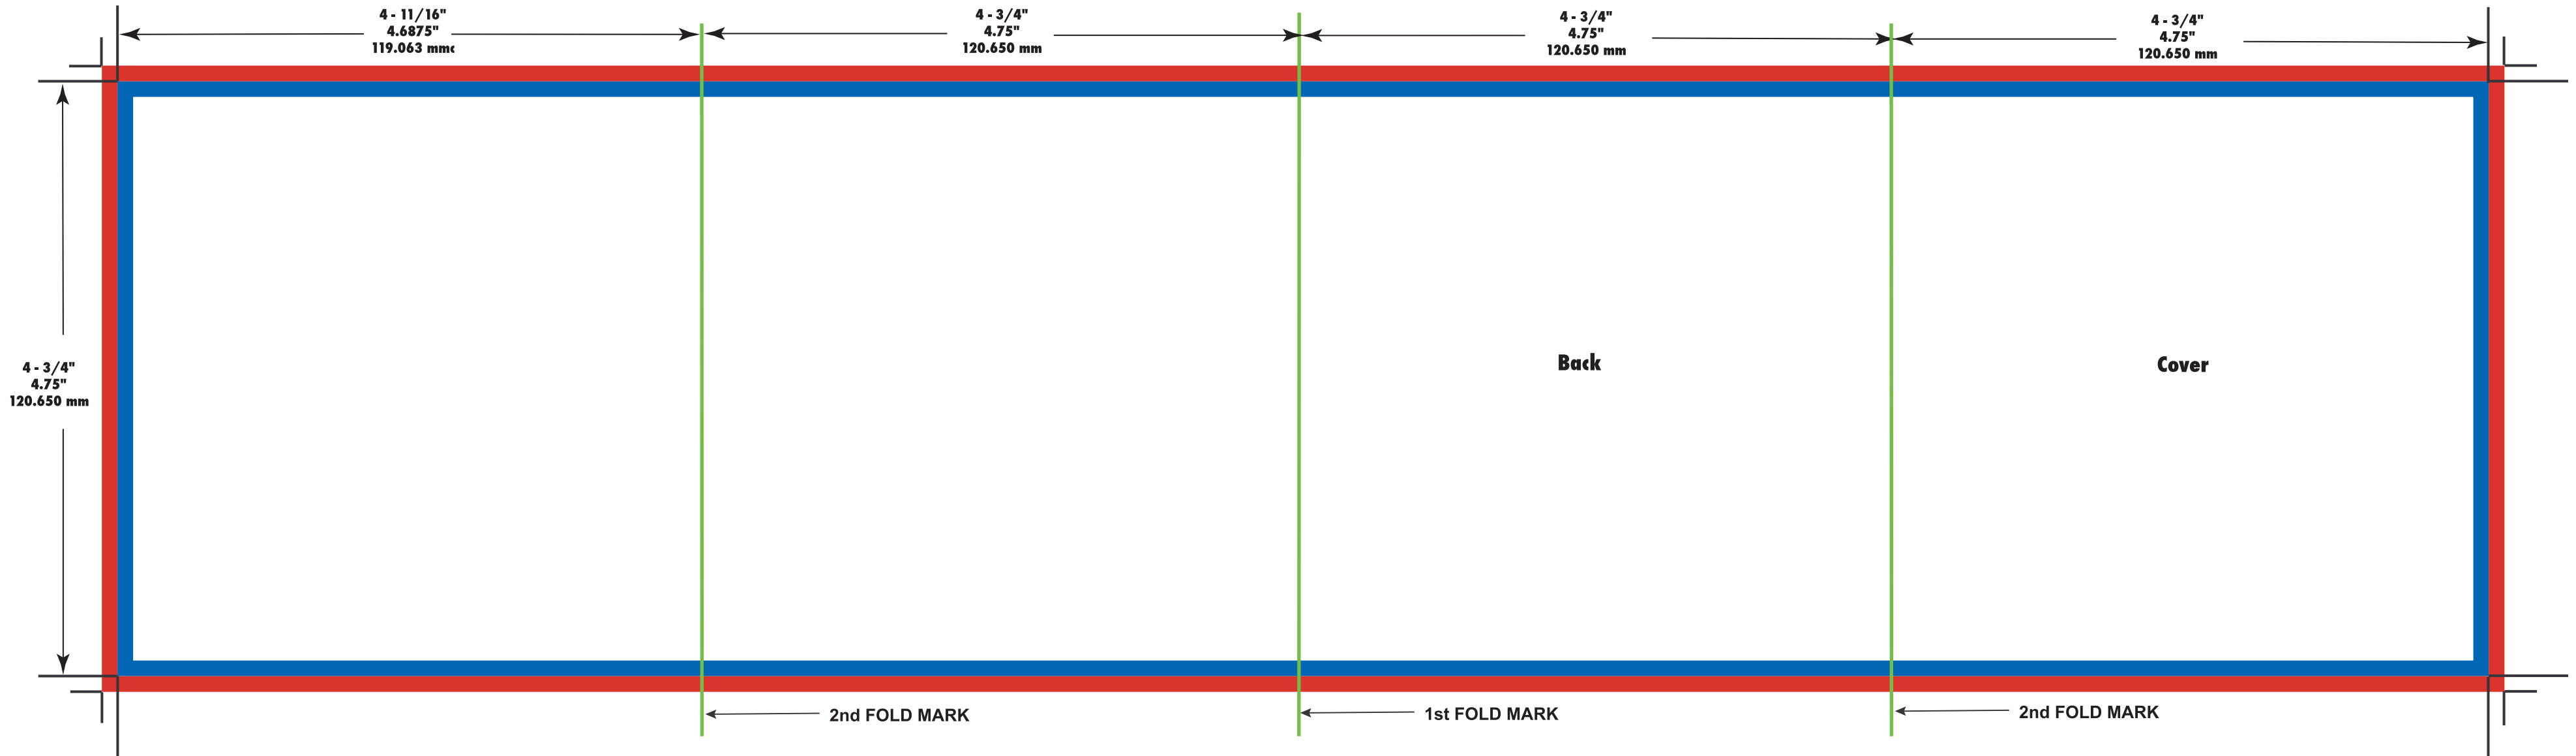

# 8 Panel CD Folder - Parallel Fold

## FRONT VIEW

FOLDING:  
1st fold in half  
2nd fold in half

**Bleed Area = 0.125"**  
 **Final Size Area = 18.9375" x 4.75"**