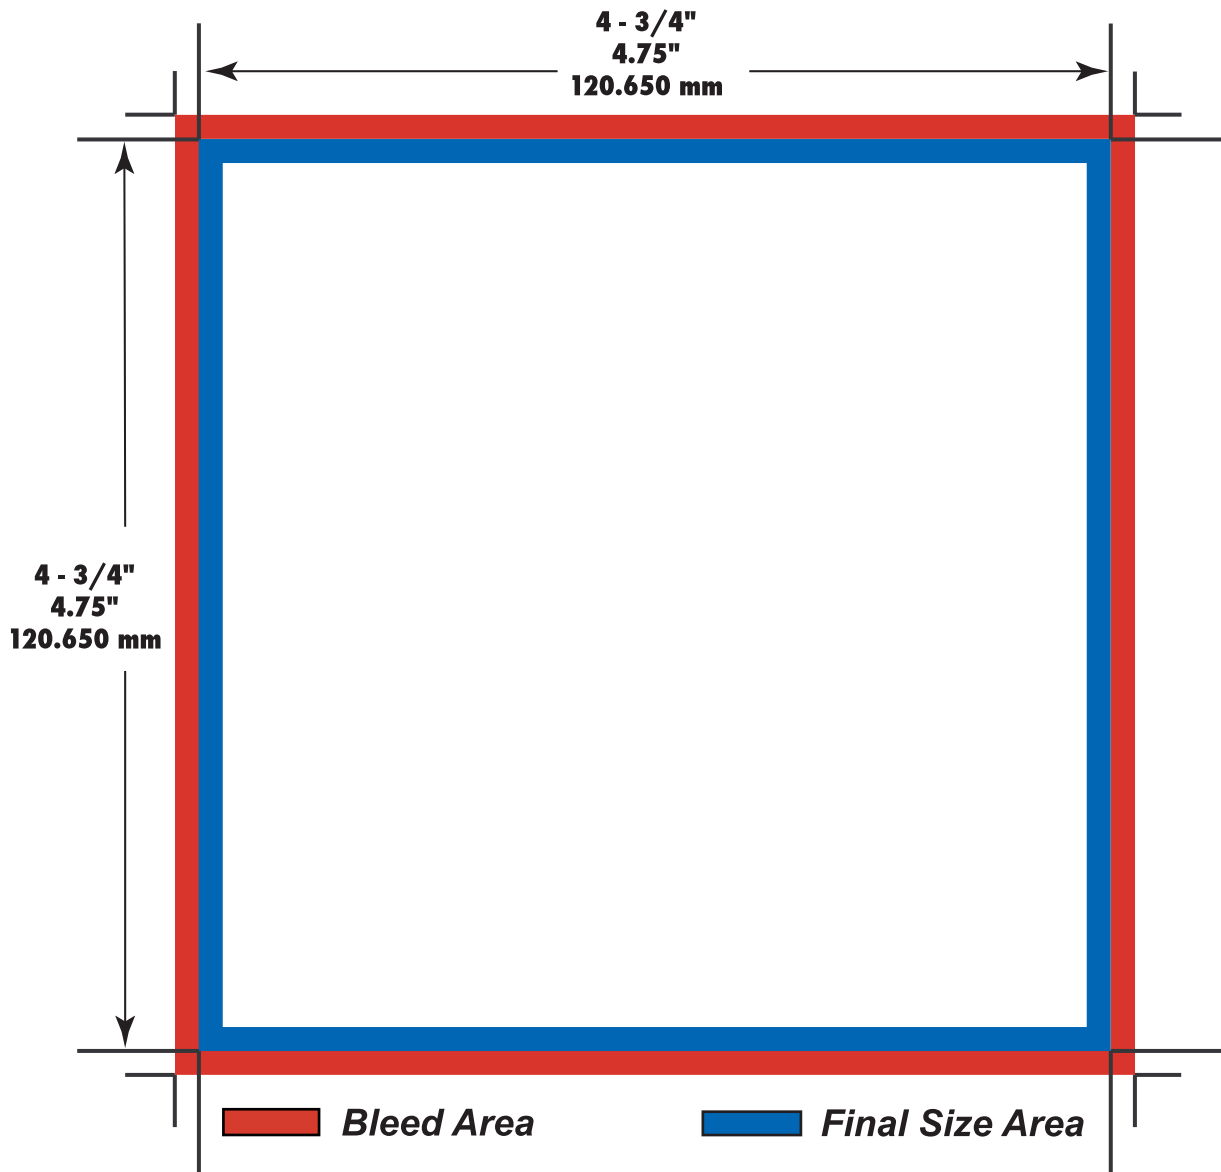

2 Panel CD Insert

This template is used for reference only and is formatted for CMYK Output.

To ensure quality...

- * Your design must be prepared using one the native programs listed on our website.
- * Your file should not be saved in a 72 dpi file format
- * Color should be in CMYK Format.