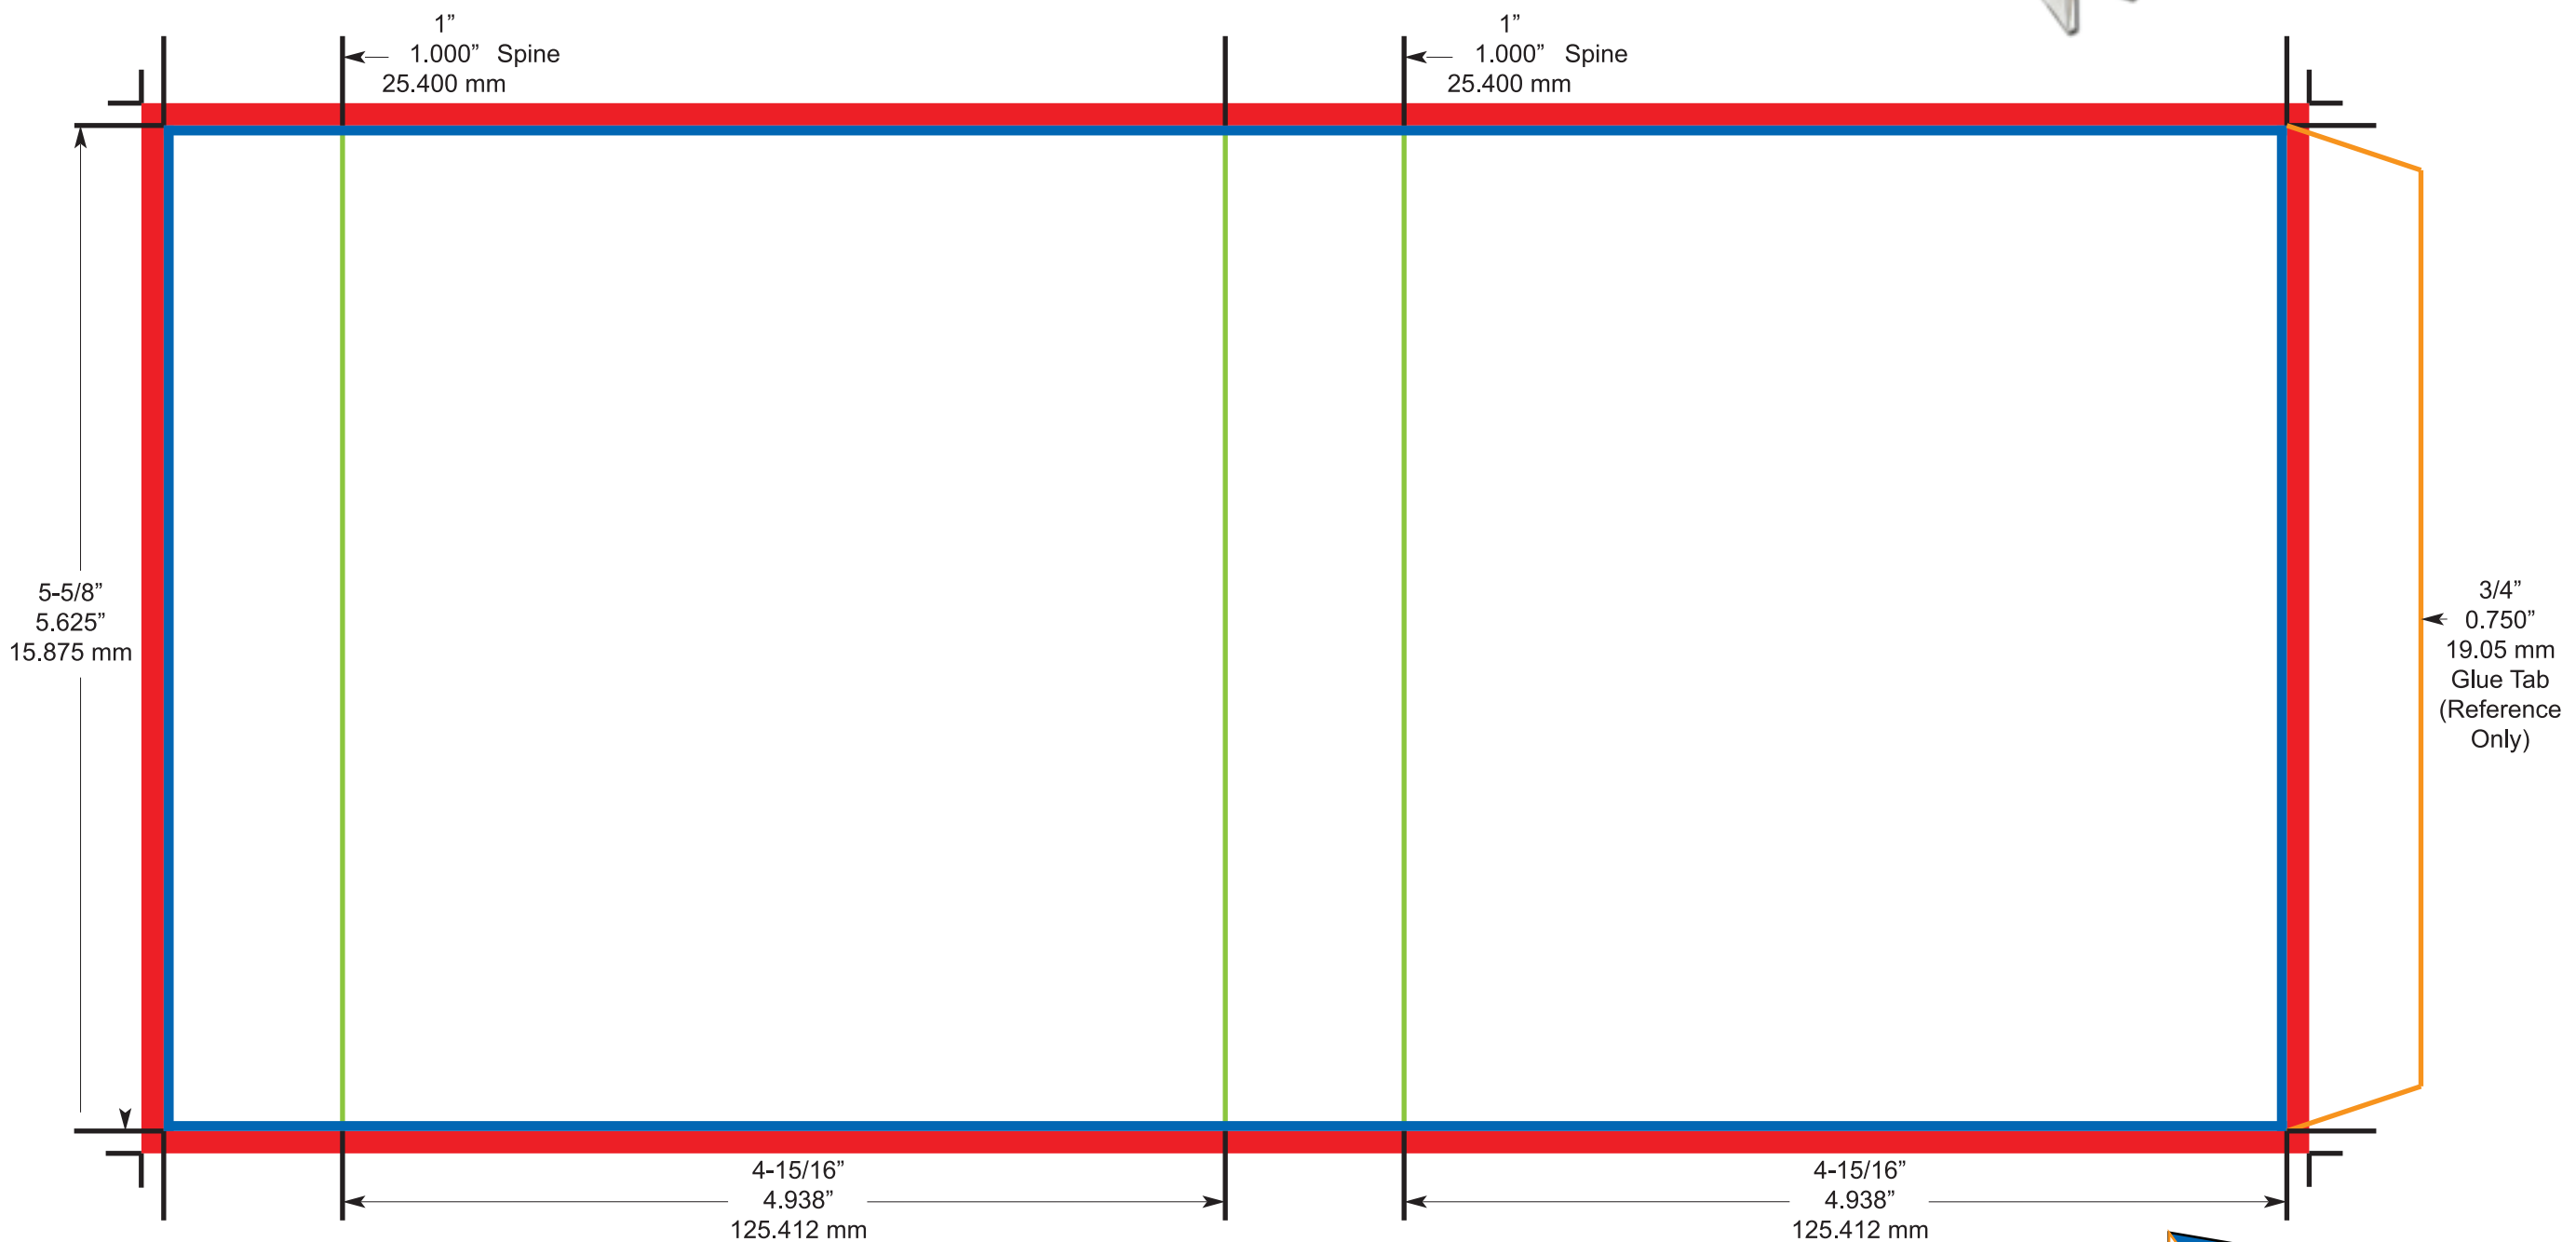

“Chubby” Double CD O-Card

(Holds 1 “Chubby” Double CD Jewel Case)

To ensure quality...

- * Your design must be prepared using one the native programs listed on our website.
- * Your file should not be saved in a 72 dpi file format
- * Color should be in CMYK Format.

 **Bleed Area**
 **Final Size Area**