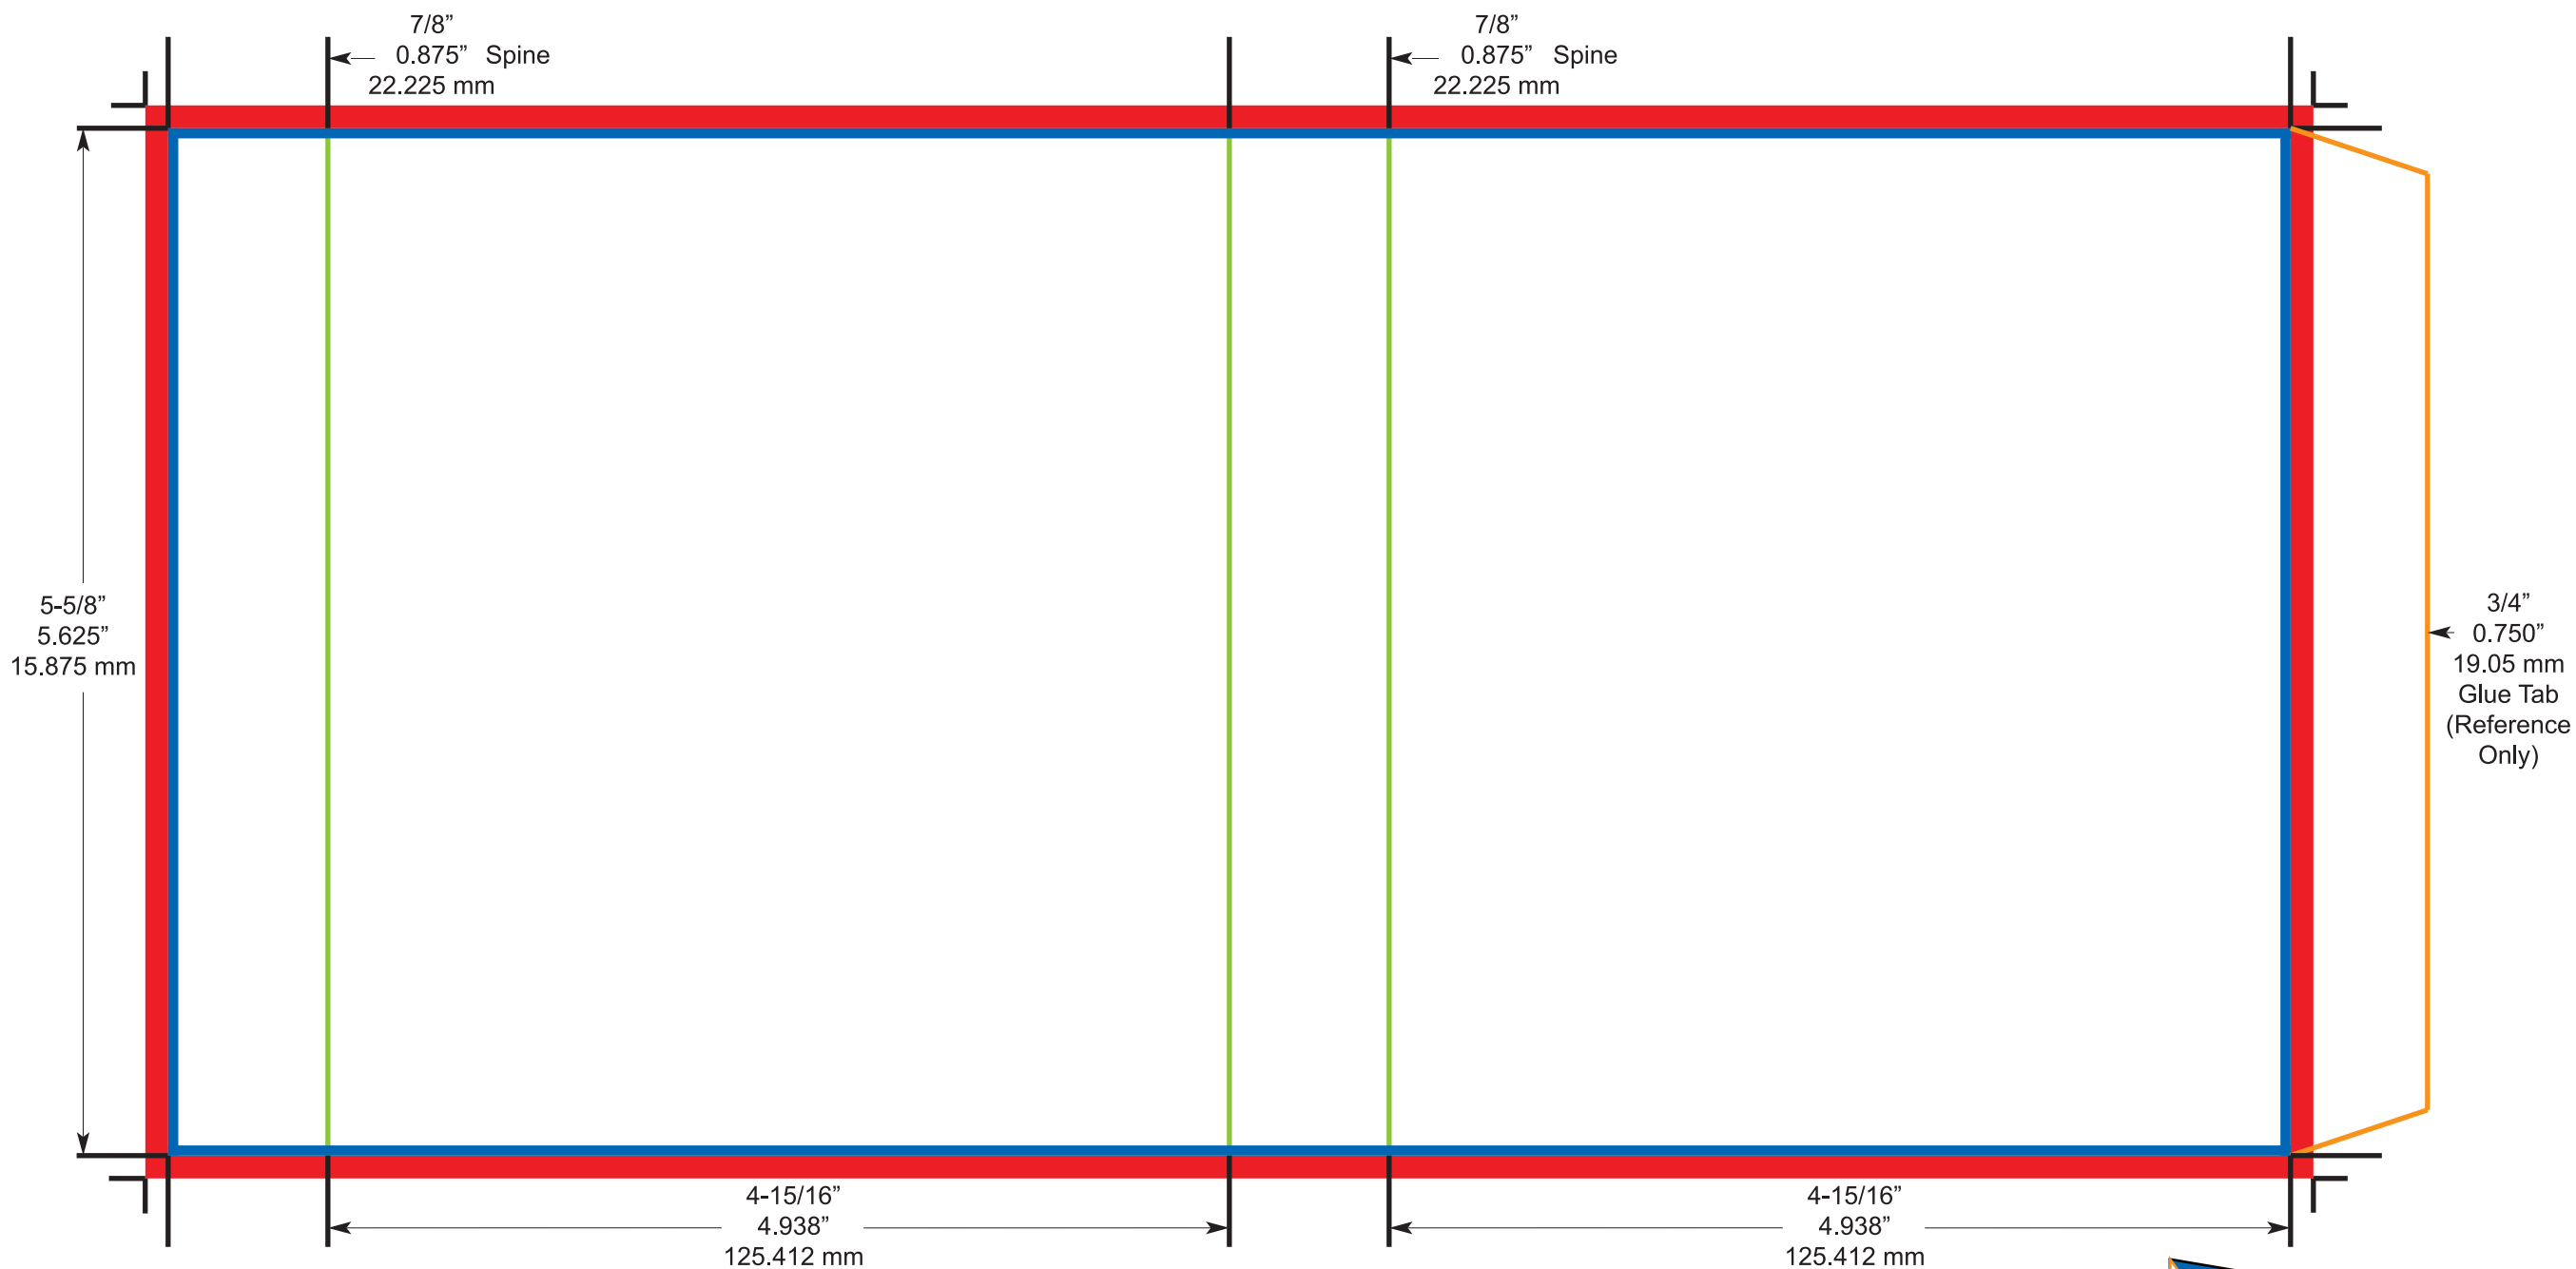

Double CD O-Card

(Holds 2 CD Jewel Cases)

To ensure quality...

- * Your design must be prepared using one the native programs listed on our website.
- * Your file should not be saved in a 72 dpi file format
- * Color should be in CMYK Format.

 **Bleed Area**
 **Final Size Area**

This template is used for reference only and is formatted for CMYK Output.