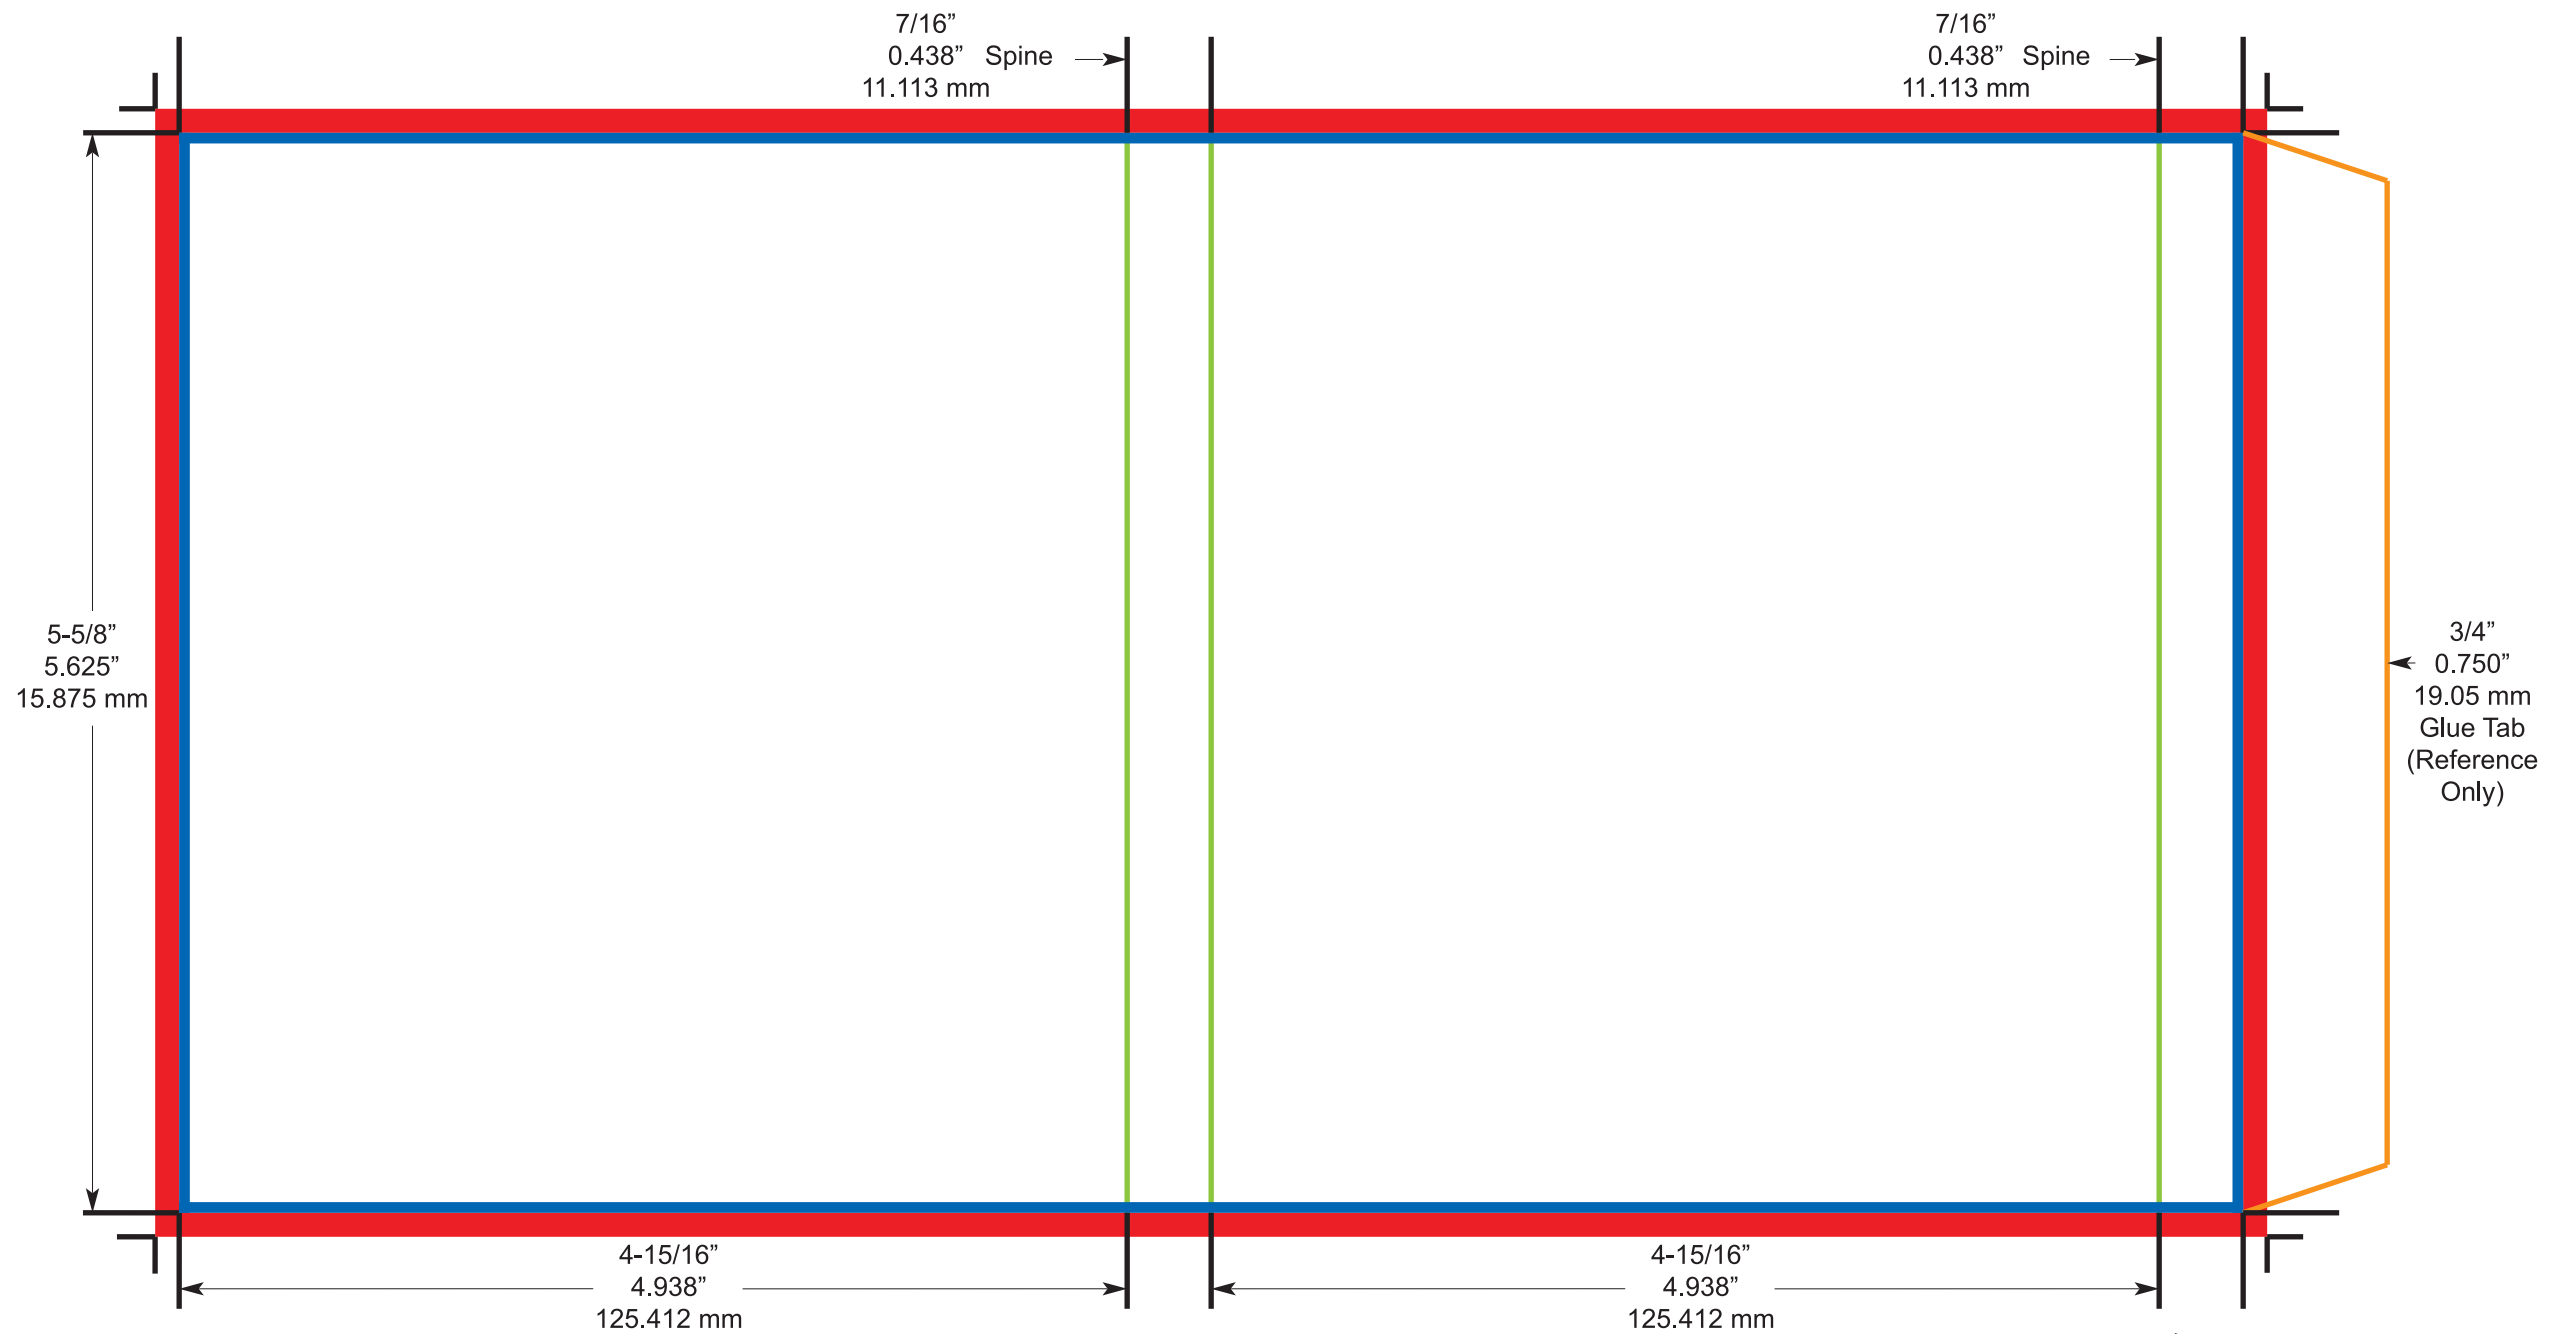

Single CD O-Card

(Holds 1 CD Jewel Case)

To ensure quality...

- * Your design must be prepared using one the native programs listed on our website.
- * Your file should not be saved in a 72 dpi file format
- * Color should be in CMYK Format.

 **Bleed Area**
 **Final Size Area**

This template is used for reference only and is formatted for CMYK Output.