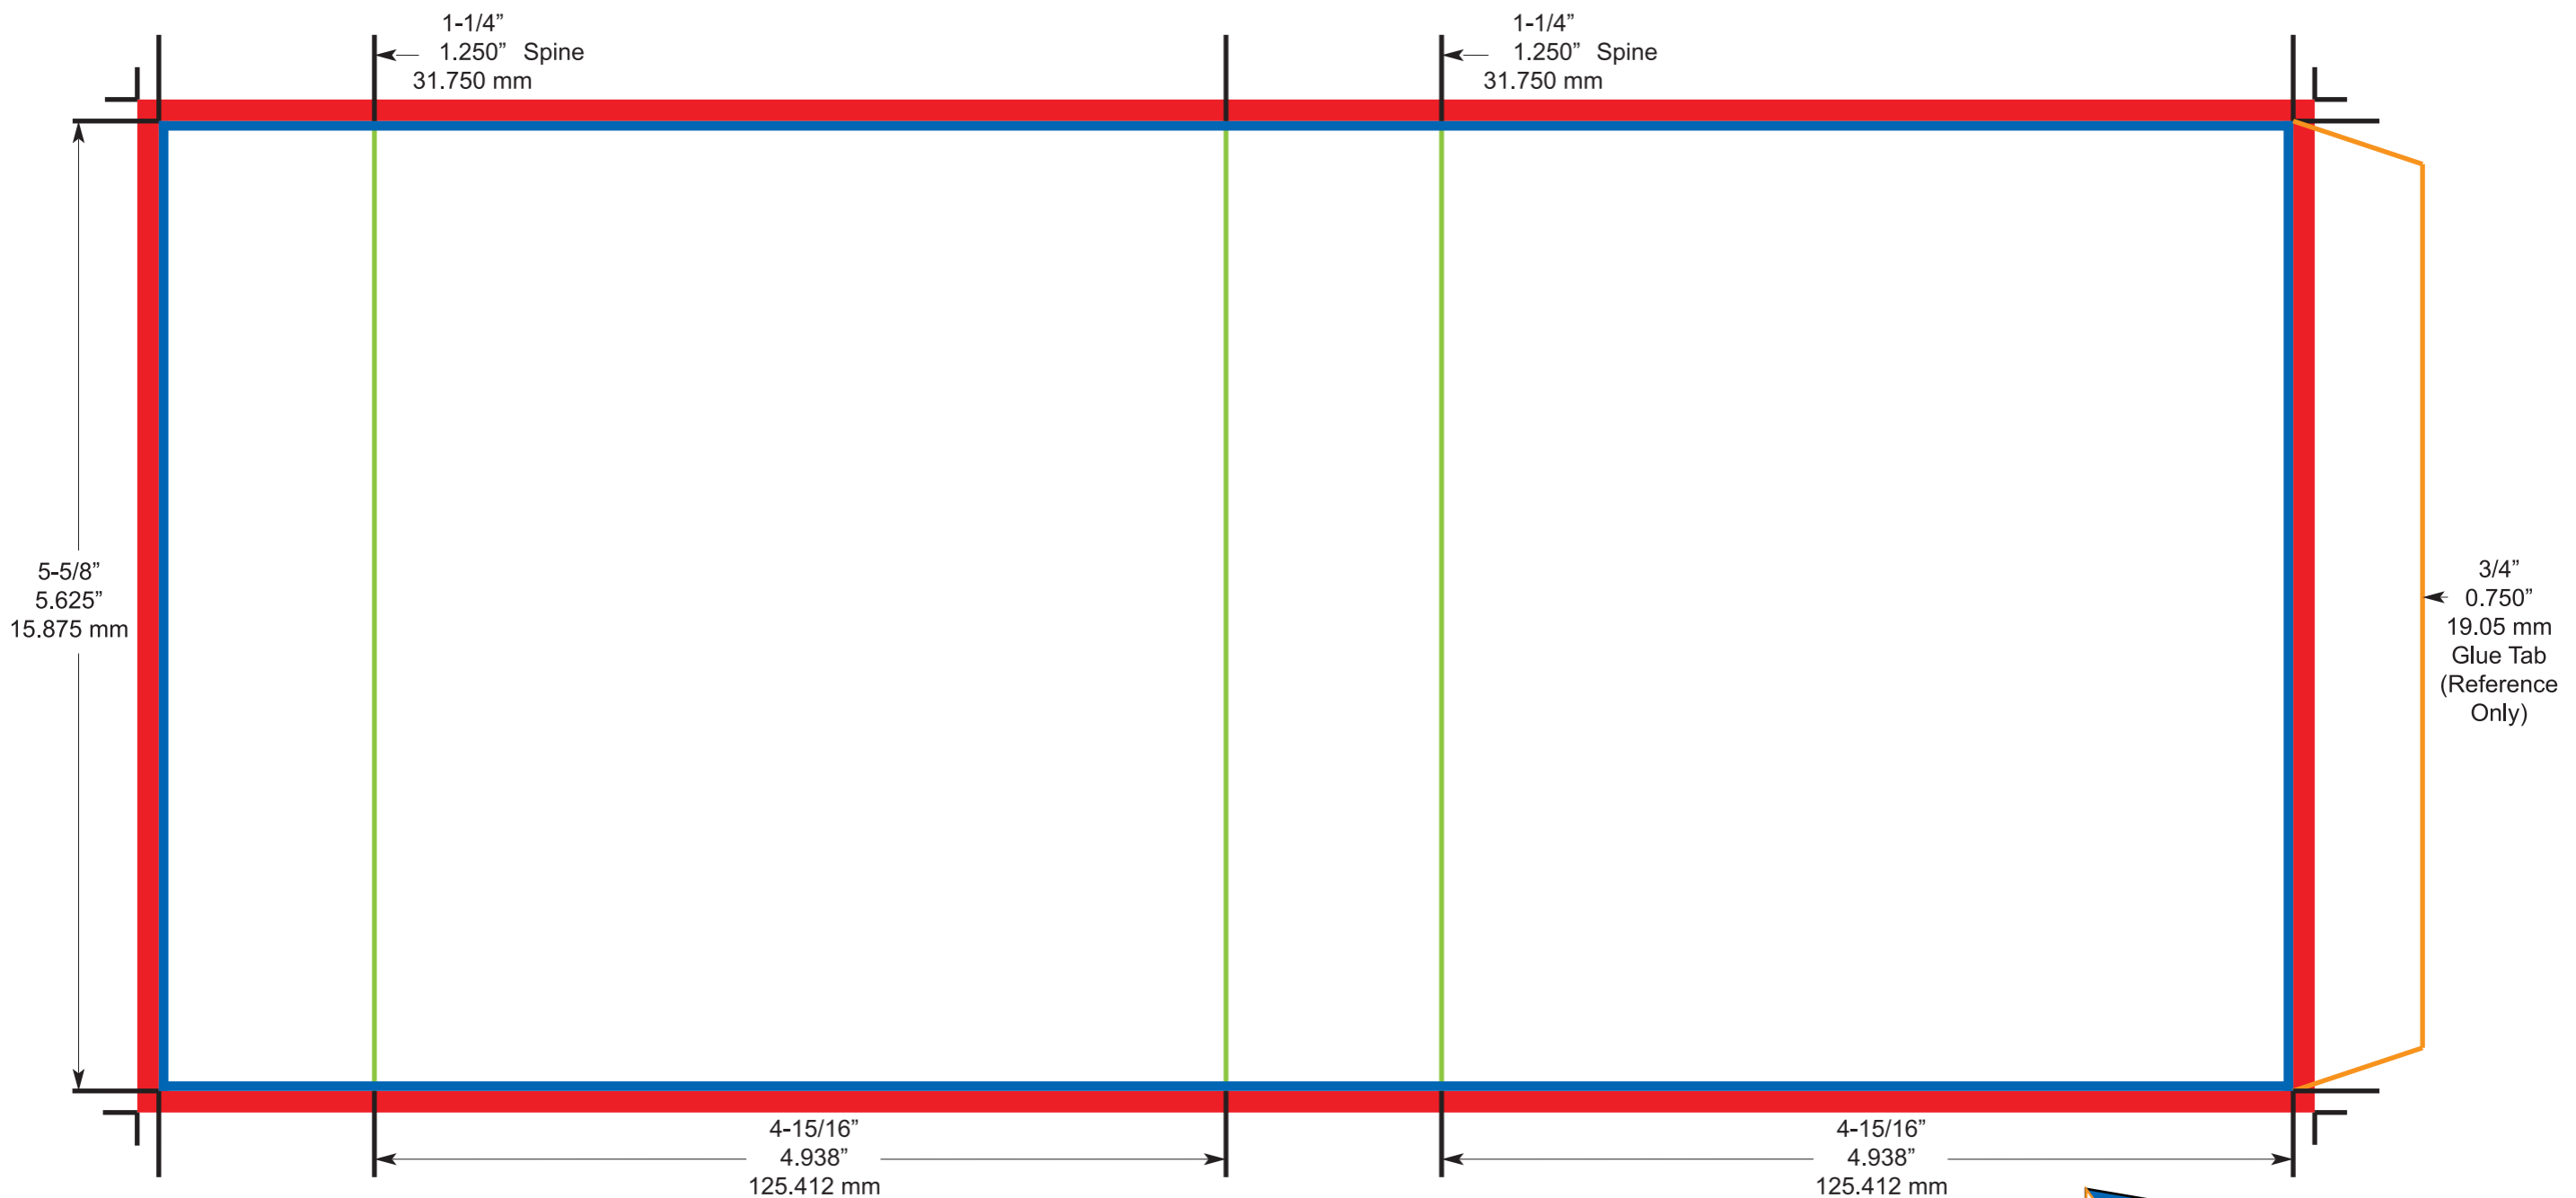

# Triple CD O-Card

(Holds 3 CD Jewel Cases)

**To ensure quality...**

- \* Your design must be prepared using one the native programs listed on our website.
- \* Your file should not be saved in a 72 dpi file format
- \* Color should be in CMYK Format.

 **Bleed Area**  
 **Final Size Area**

*This template is used for reference only and is formatted for CMYK Output.*