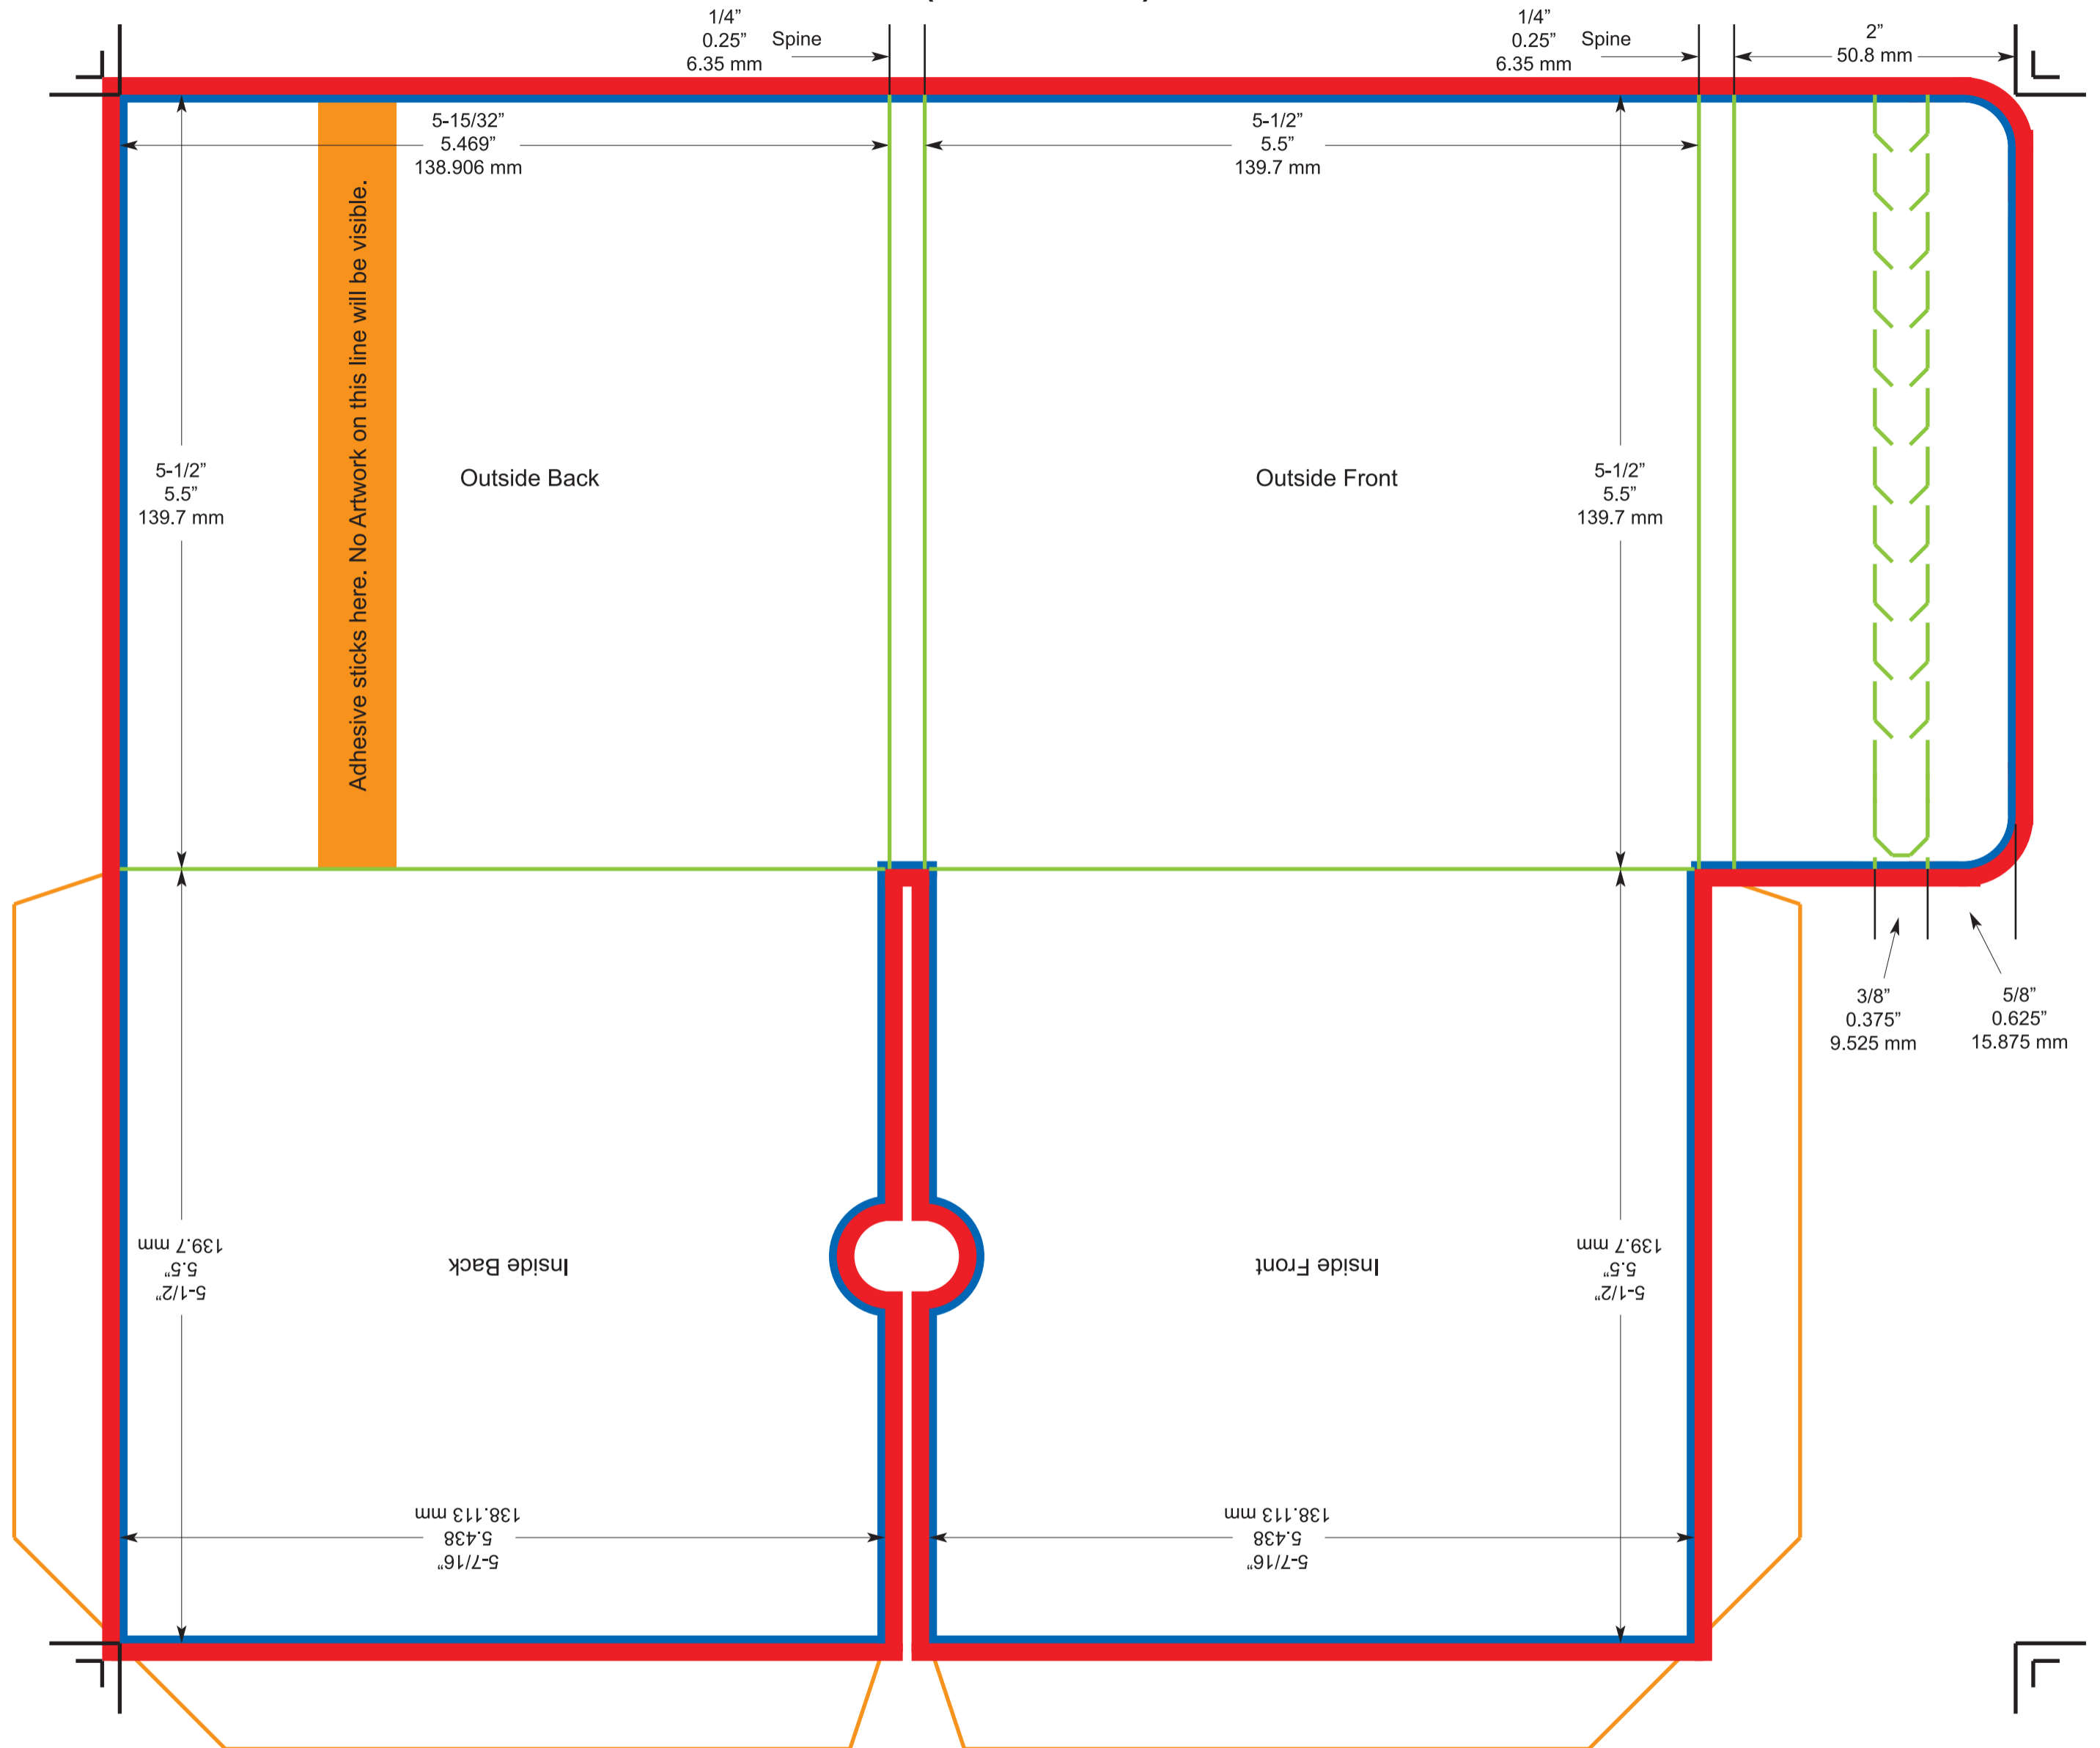

# Double CD Mailer 4-Panel

(Holds 2 CDs)

**To ensure quality...**

- \* Your design must be prepared using one the native programs listed on our website.
- \* Your file should not be saved in a 72 dpi file format
- \* Color should be in CMYK Format.

**Bleed Area**  
**Final Size Area**

*This template is used for reference only and is formatted for CMYK Output.*