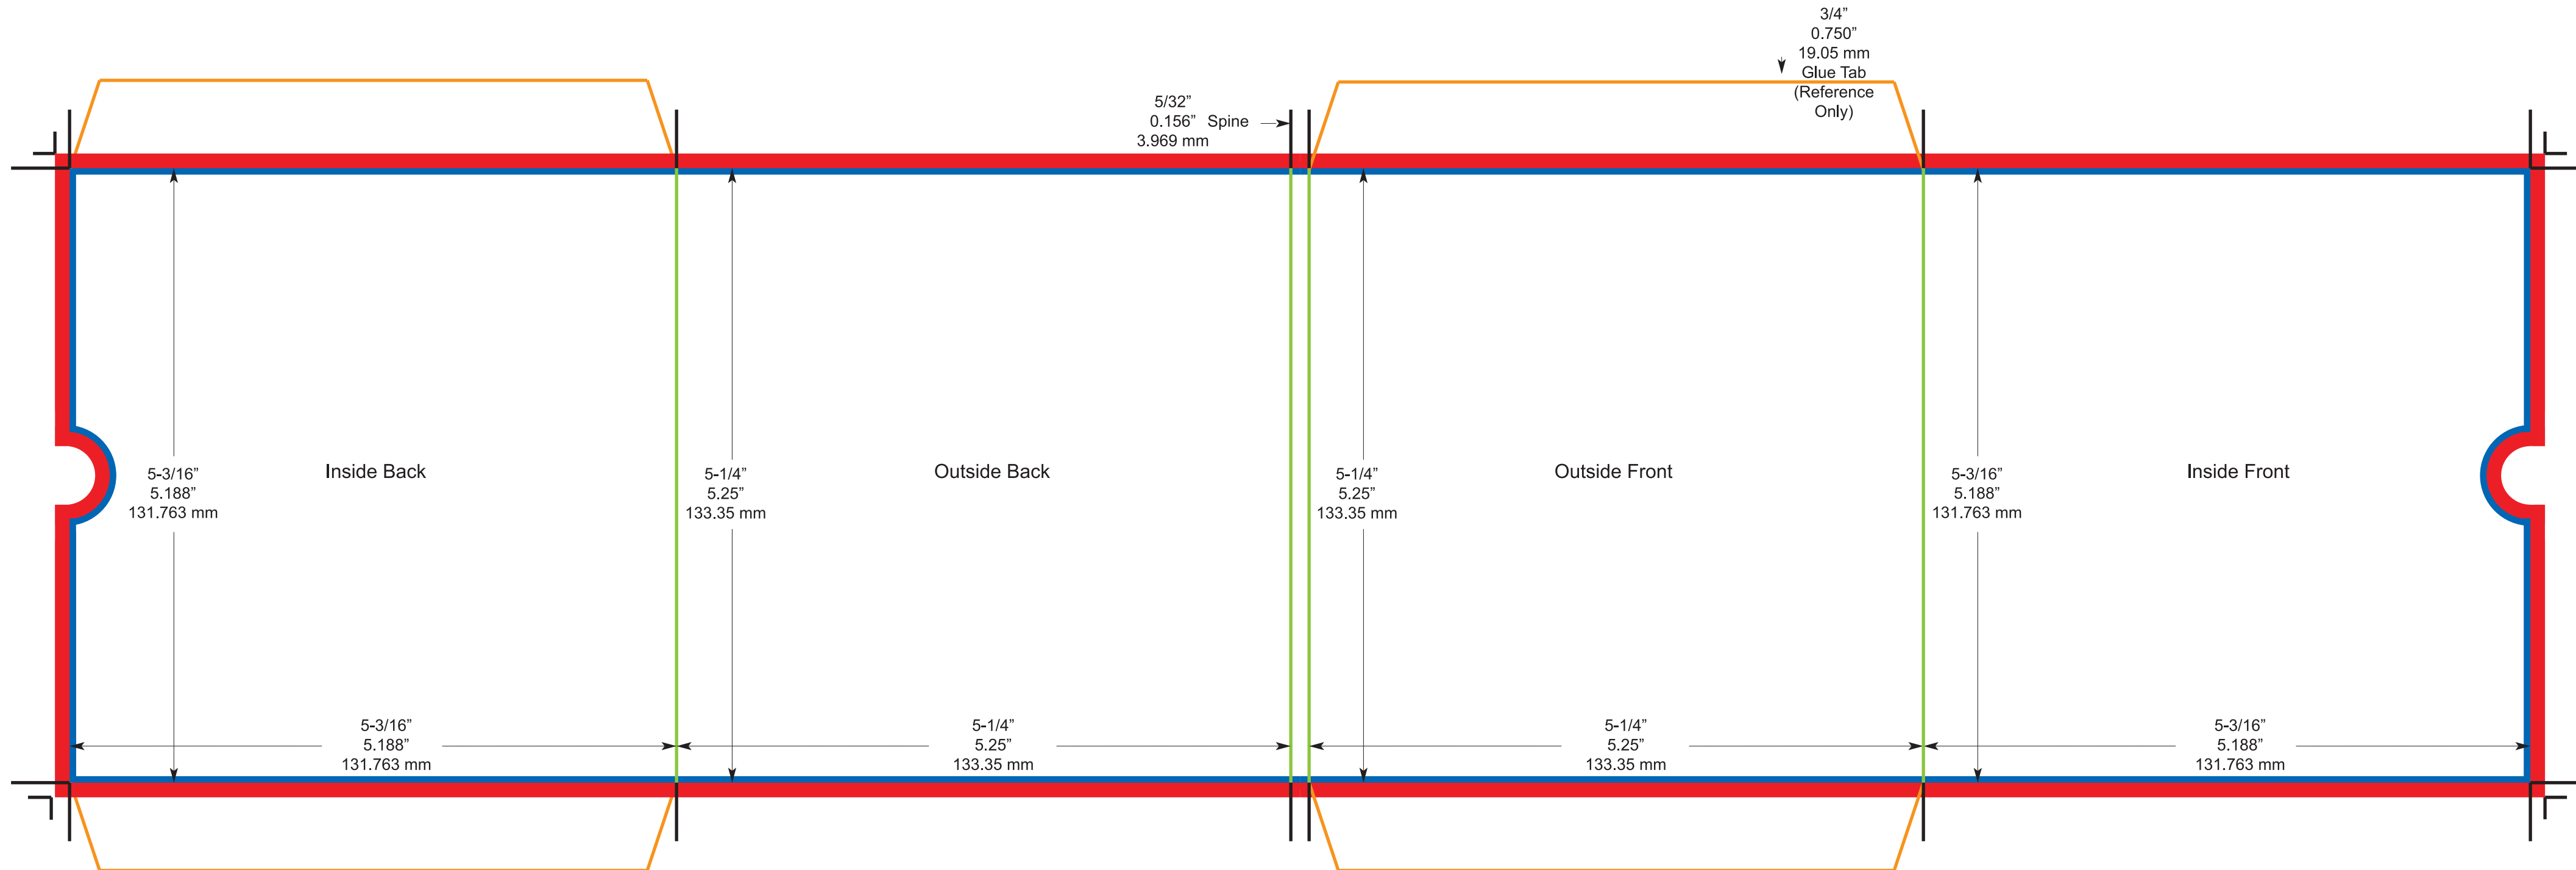

Double CD Sleeve 4-Panel

(Holds 2 CDs)

To ensure quality...

- * Your design must be prepared using one the native programs listed on our website.
- * Your file should not be saved in a 72 dpi file format
- * Color should be in CMYK Format.

Bleed Area
 Final Size Area

This template is used for reference only and is formatted for CMYK Output.