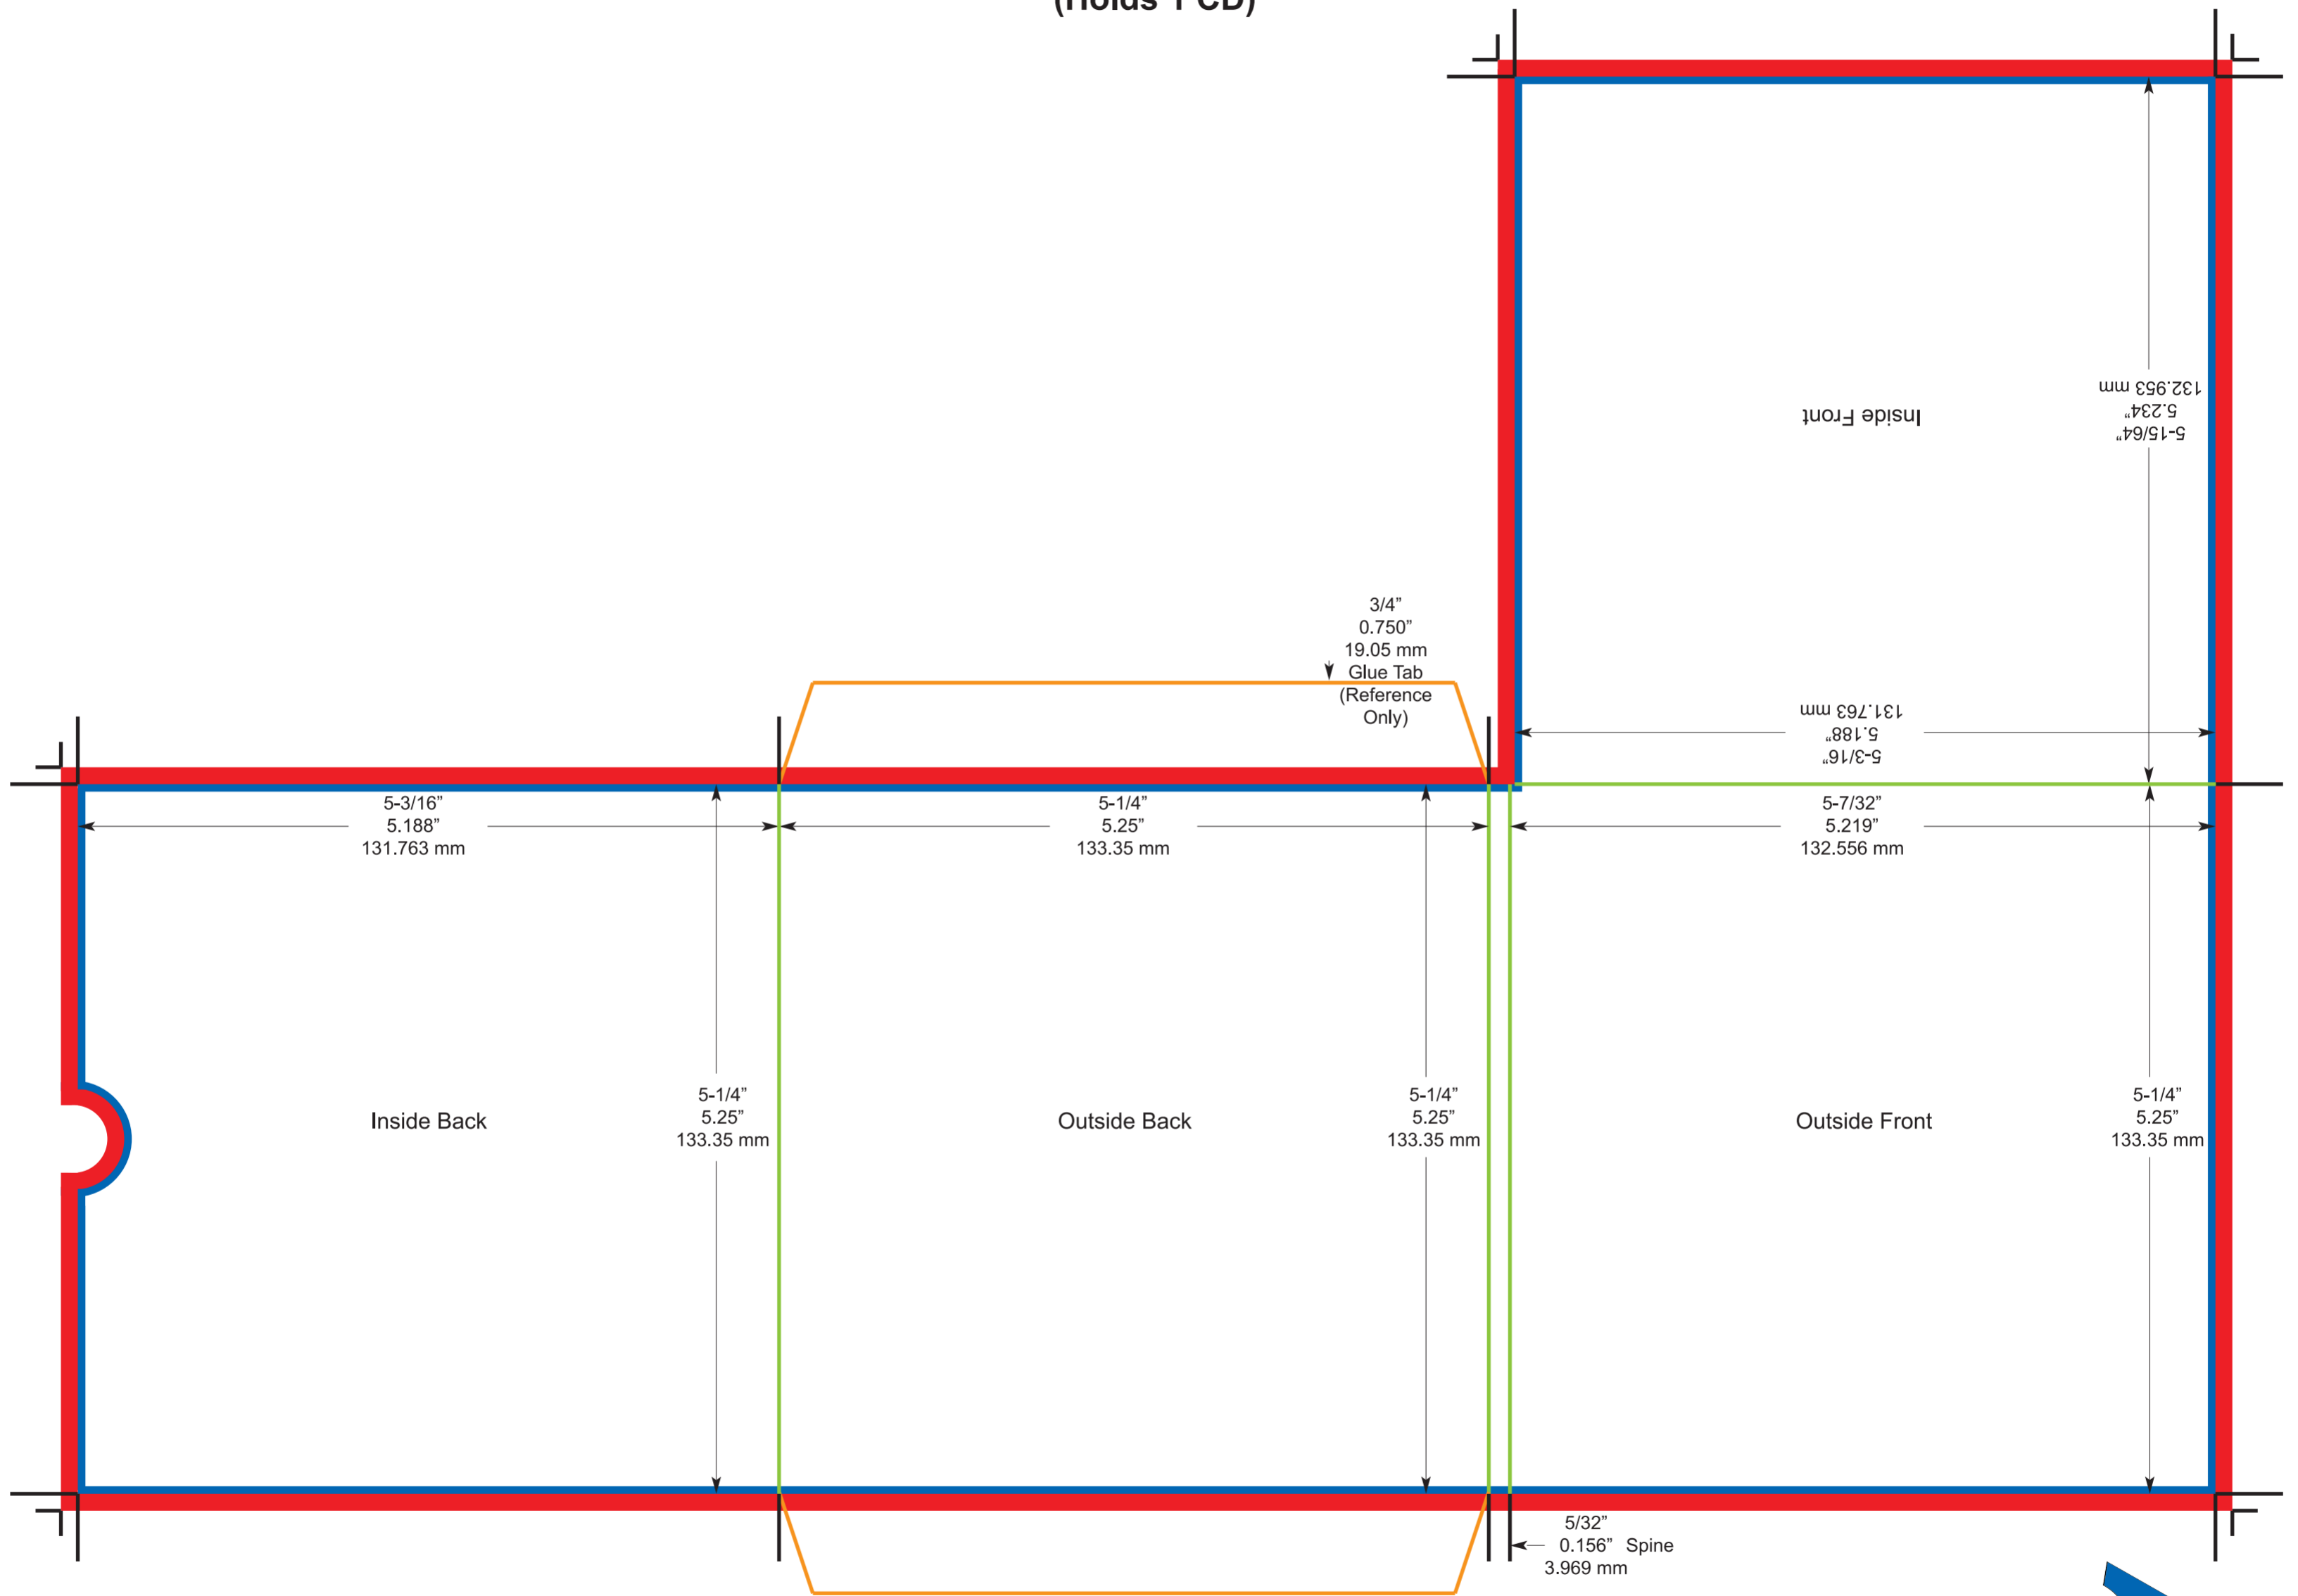

Single CD Sleeve 4-Panel

(Holds 1 CD)

To ensure quality...

- * Your design must be prepared using one the native programs listed on our website.
- * Your file should not be saved in a 72 dpi file format
- * Color should be in CMYK Format.

Bleed Area
Final Size Area

This template is used for reference only and is formatted for CMYK Output.