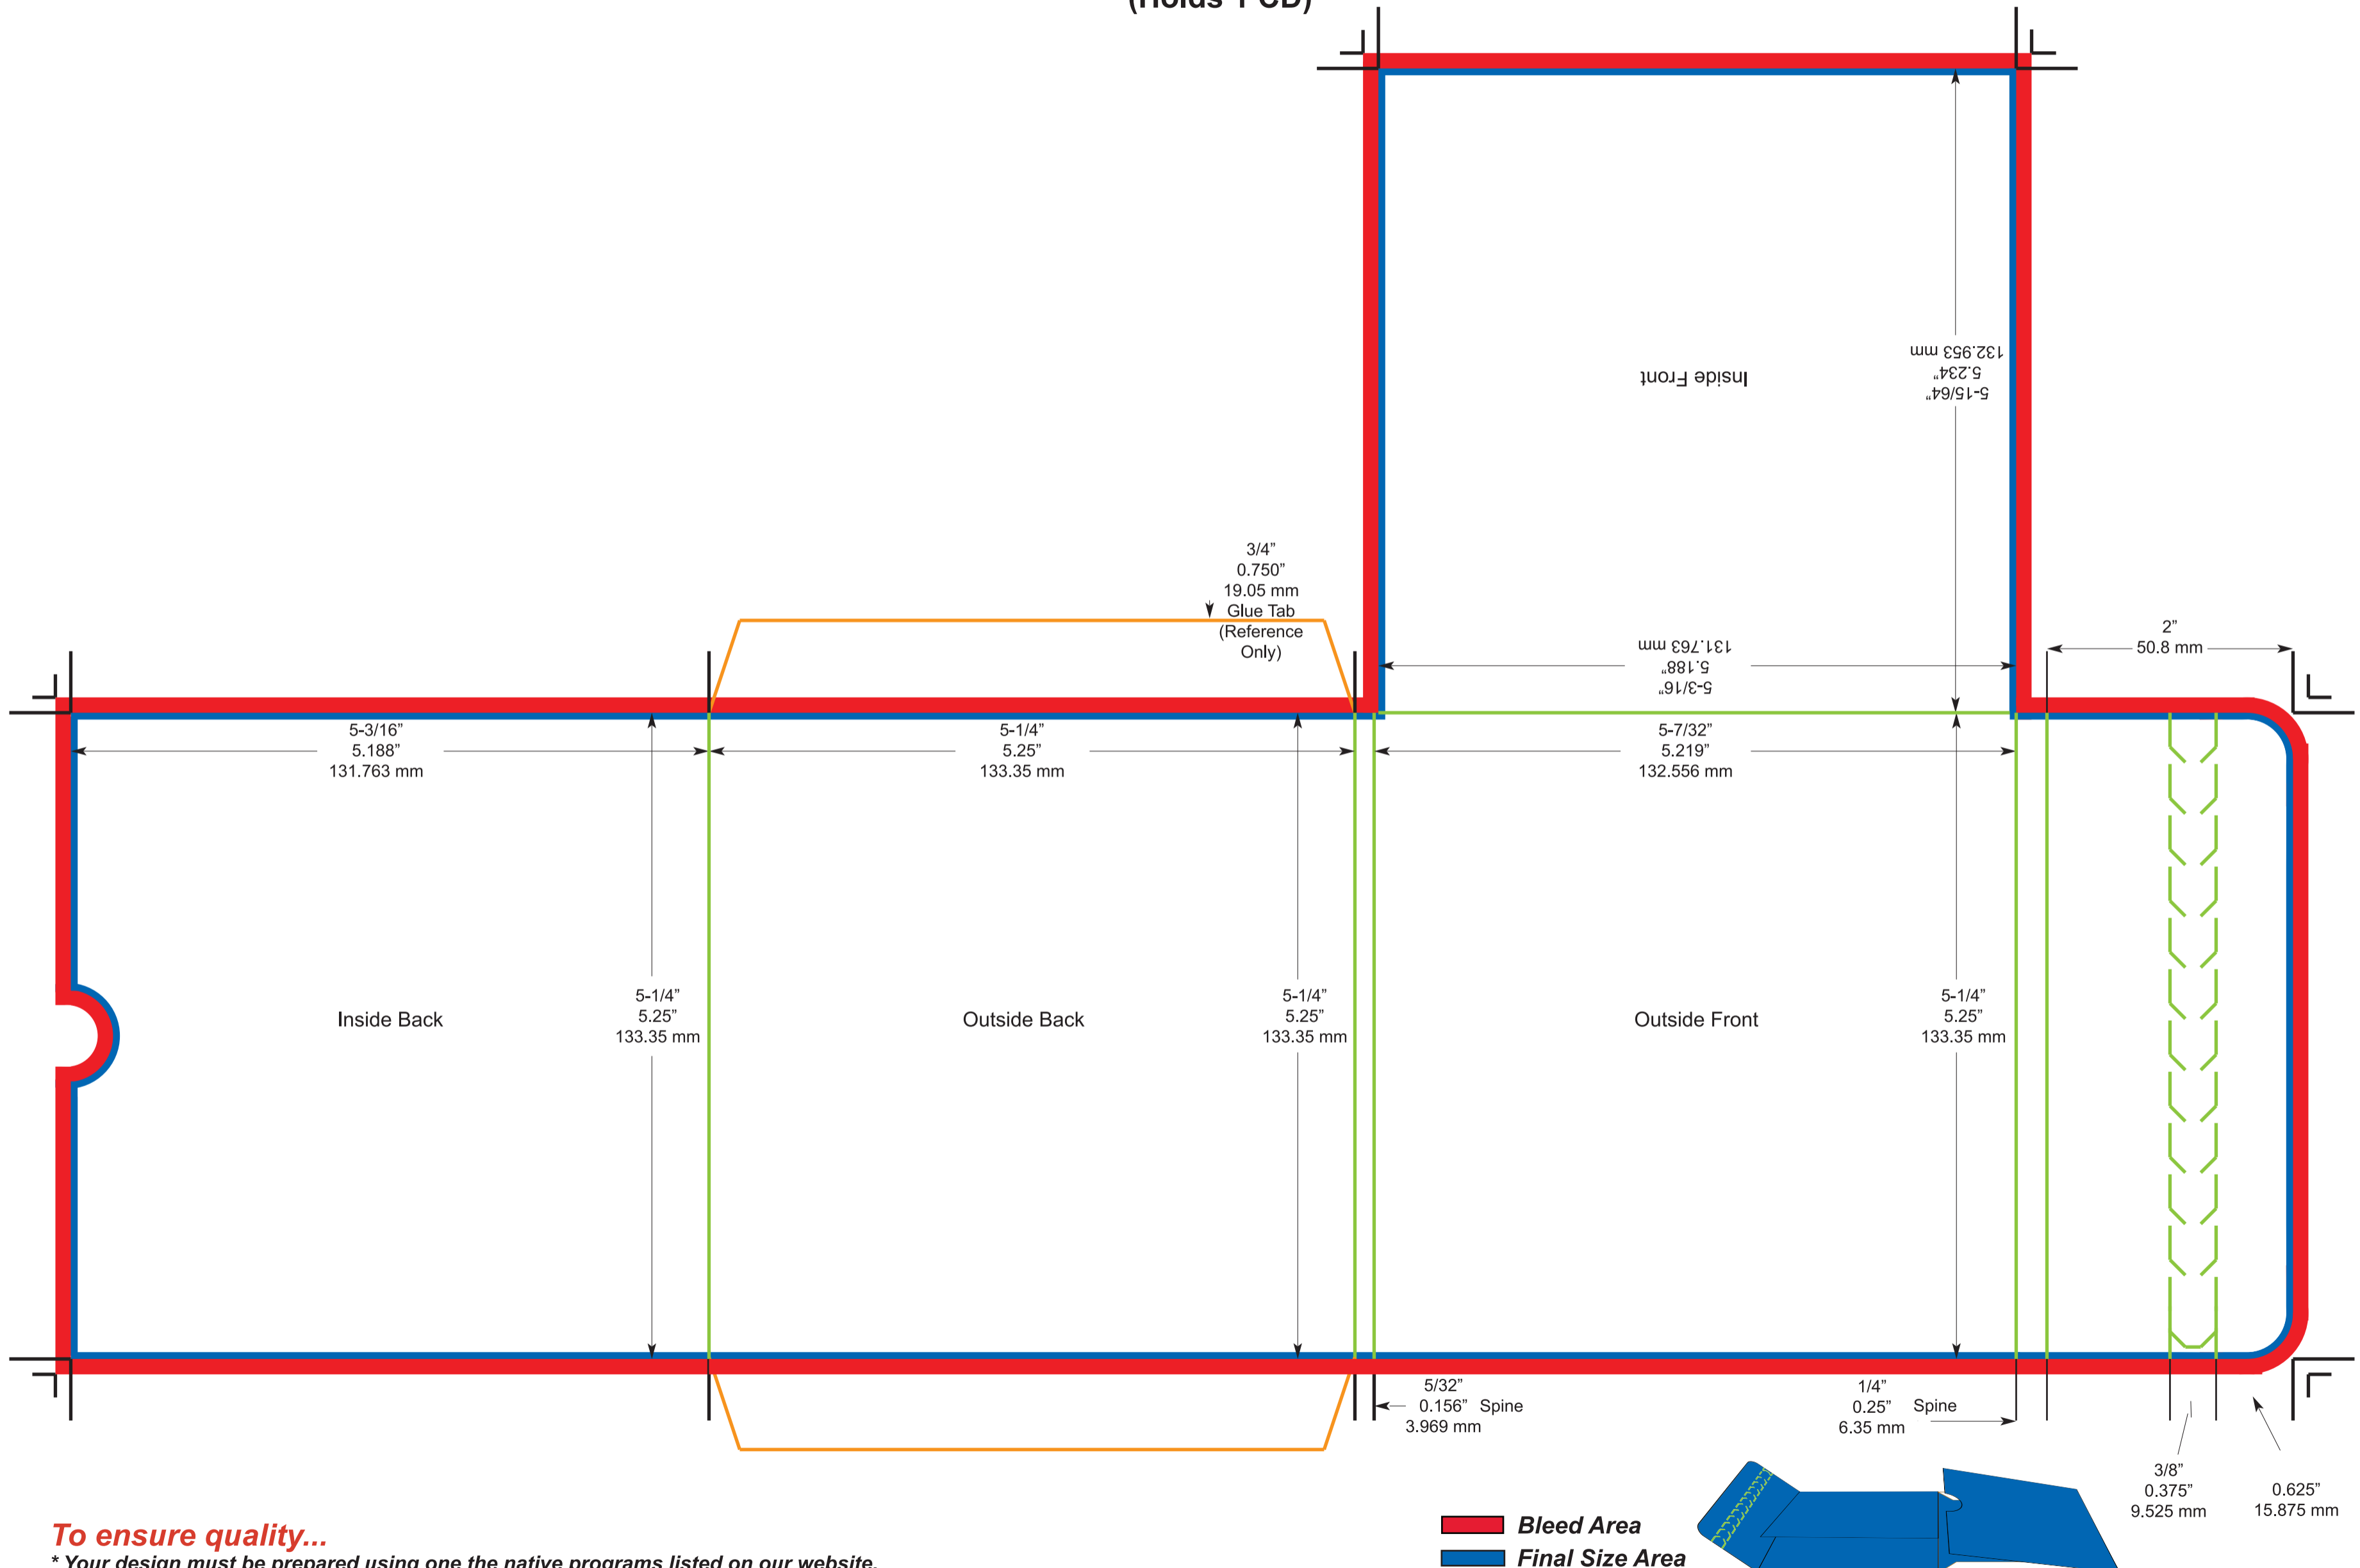

# Single CD Mailer 4-Panel

(Holds 1 CD)

**To ensure quality...**

- \* Your design must be prepared using one the native programs listed on our website.
- \* Your file should not be saved in a 72 dpi file format
- \* Color should be in CMYK Format.

**Bleed Area**

**Final Size Area**

*This template is used for reference only and is formatted for CMYK Output.*