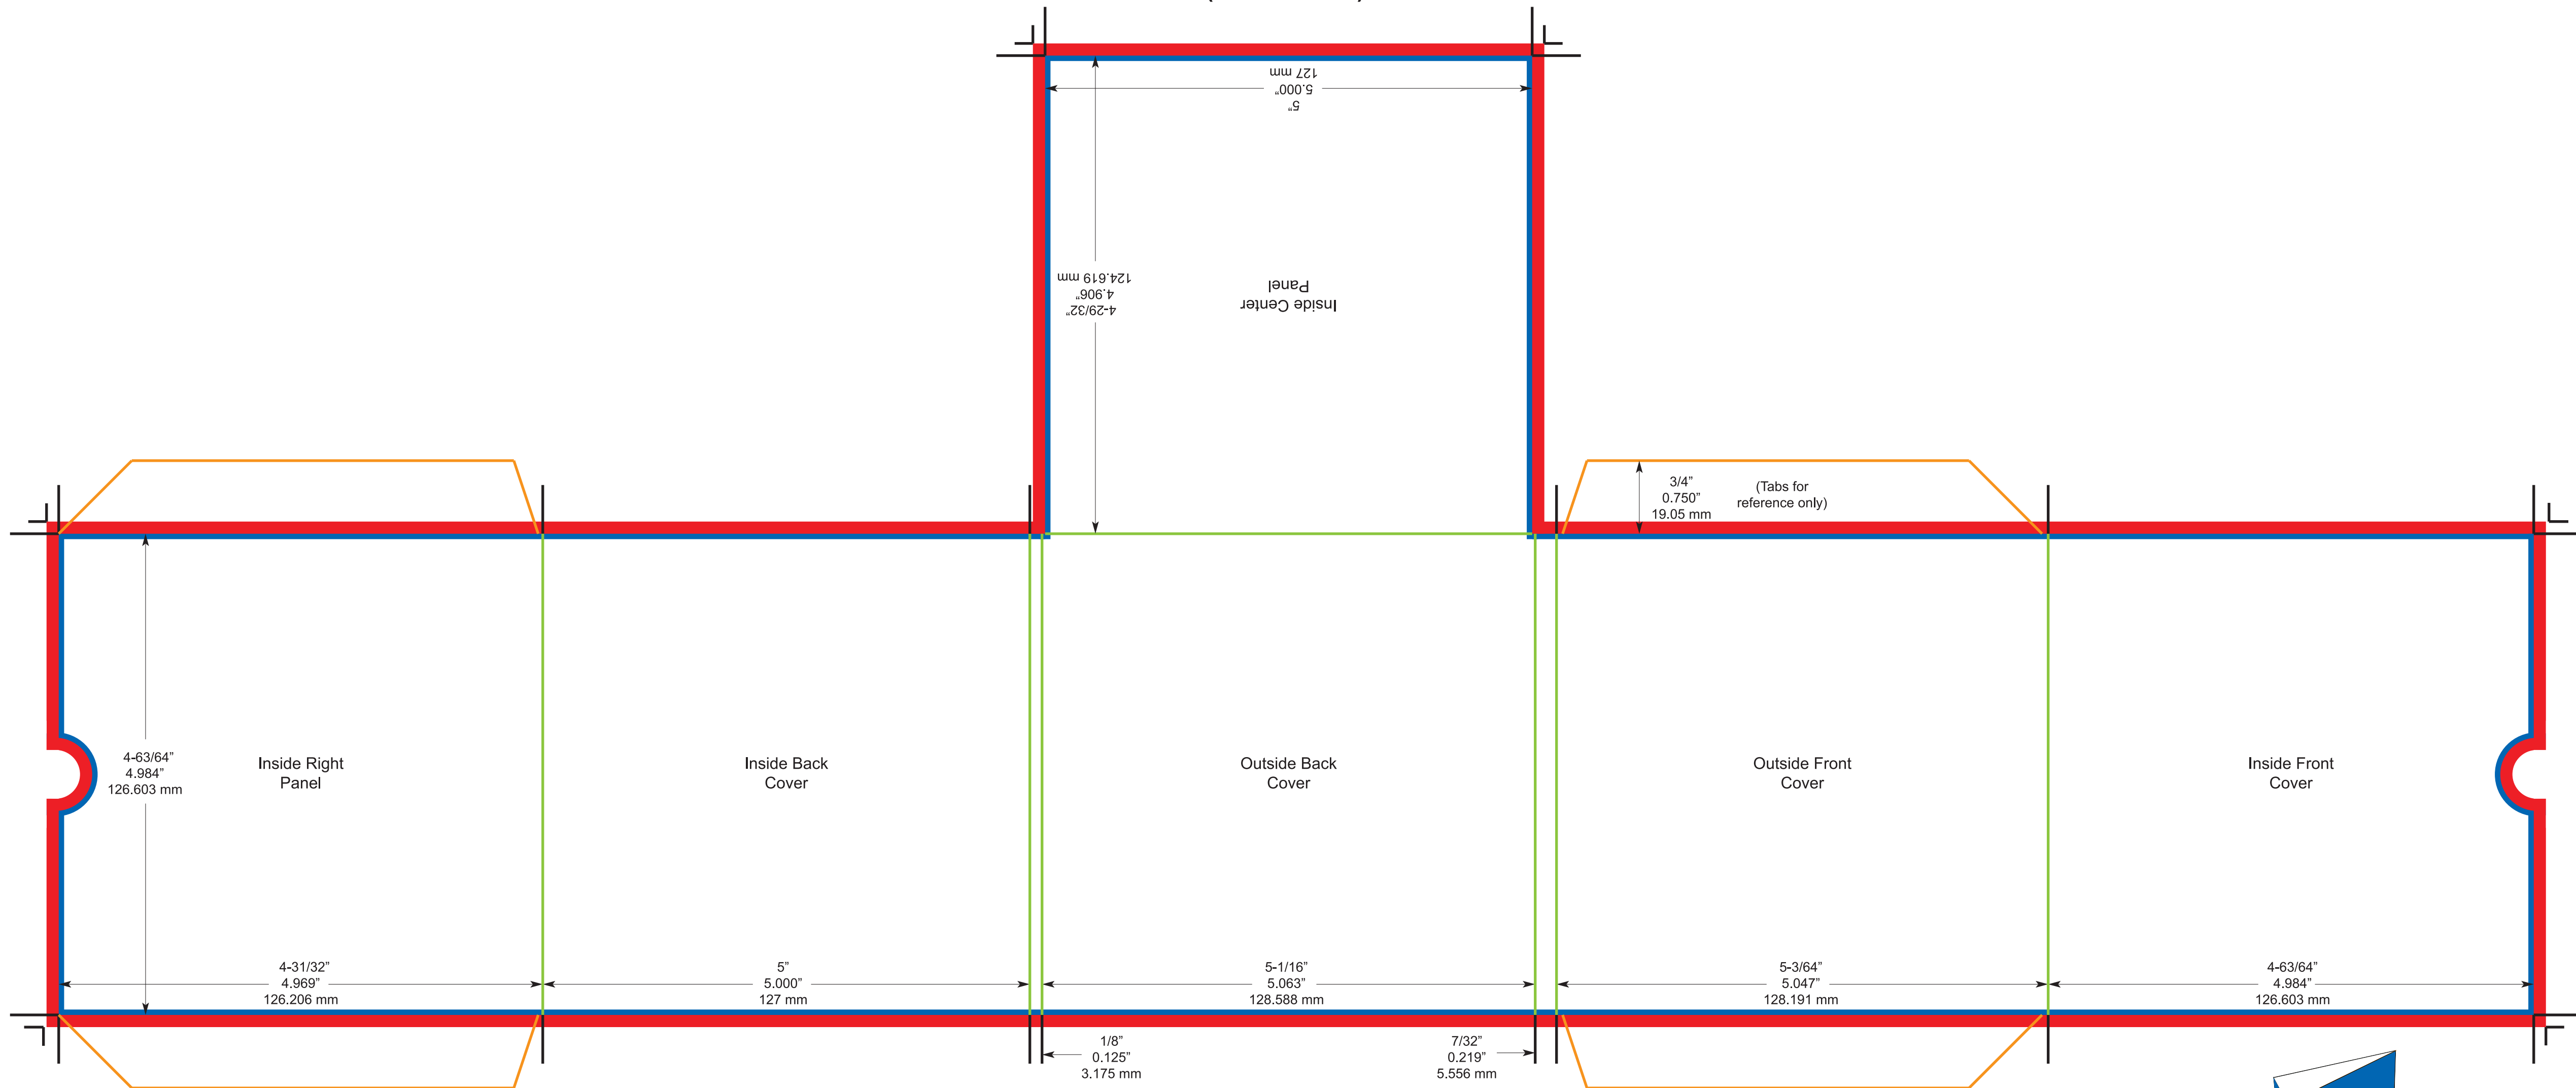

# Double CD Sleeve 6-Panel

(Holds 2 CDs)

**To ensure quality...**

- \* Your design must be prepared using one the native programs listed on our website.
- \* Your file should not be saved in a 72 dpi file format
- \* Color should be in CMYK Format.

 **Bleed Area**  
 **Final Size Area**

*This template is used for reference only and is formatted for CMYK Output.*