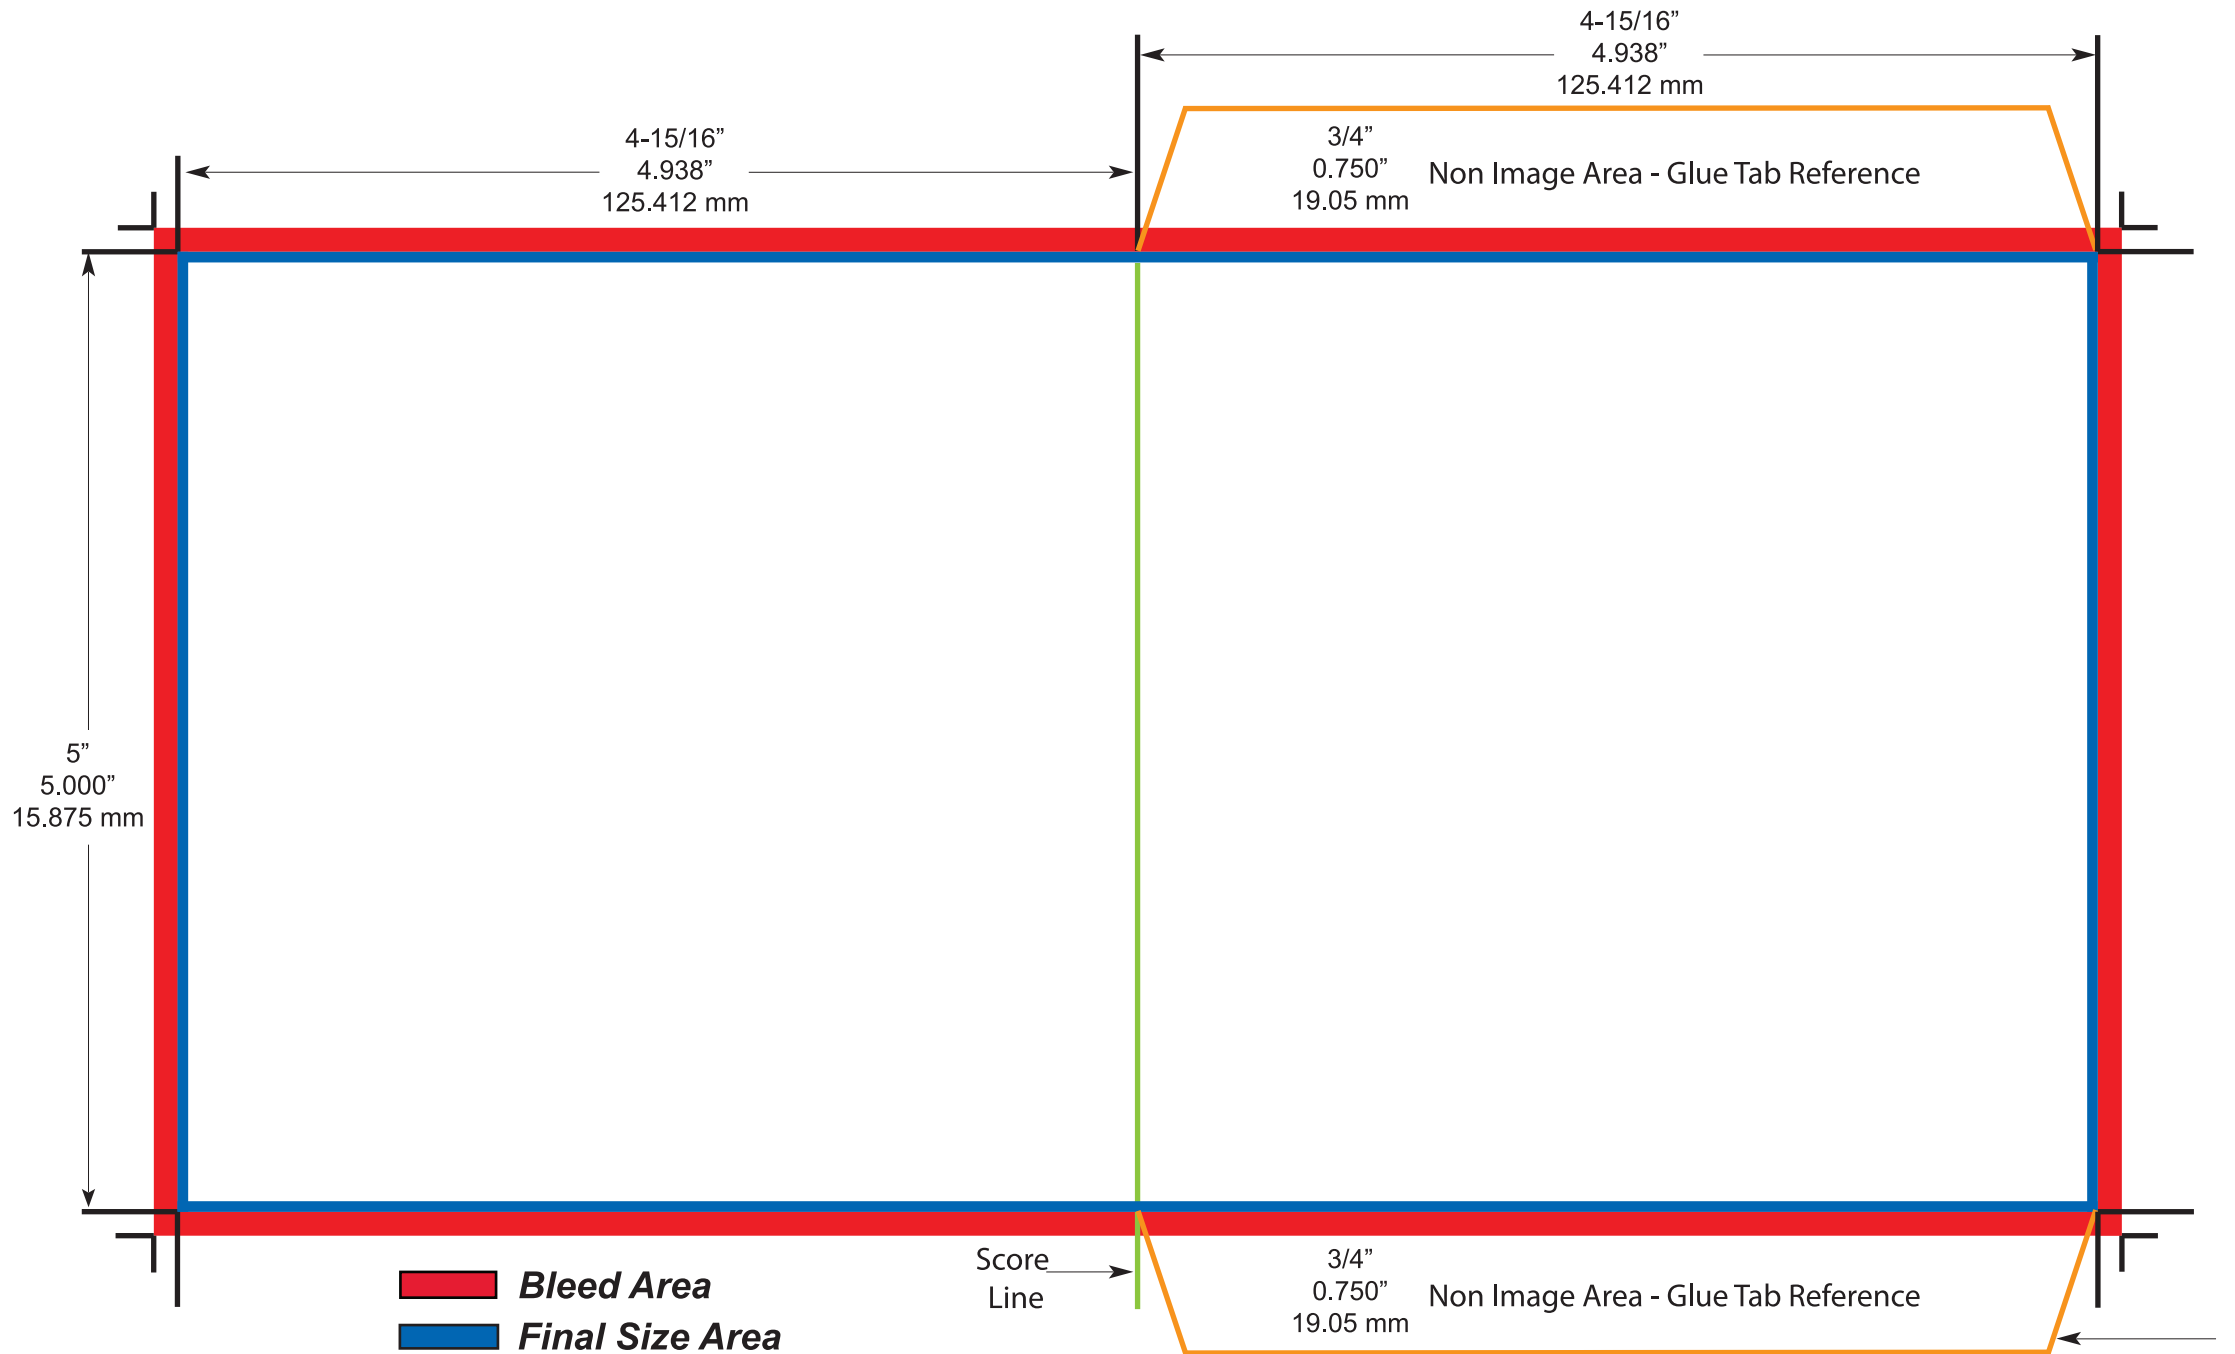

# Single CD Sleeve

(Holds 1 Compact Disc or DVD)