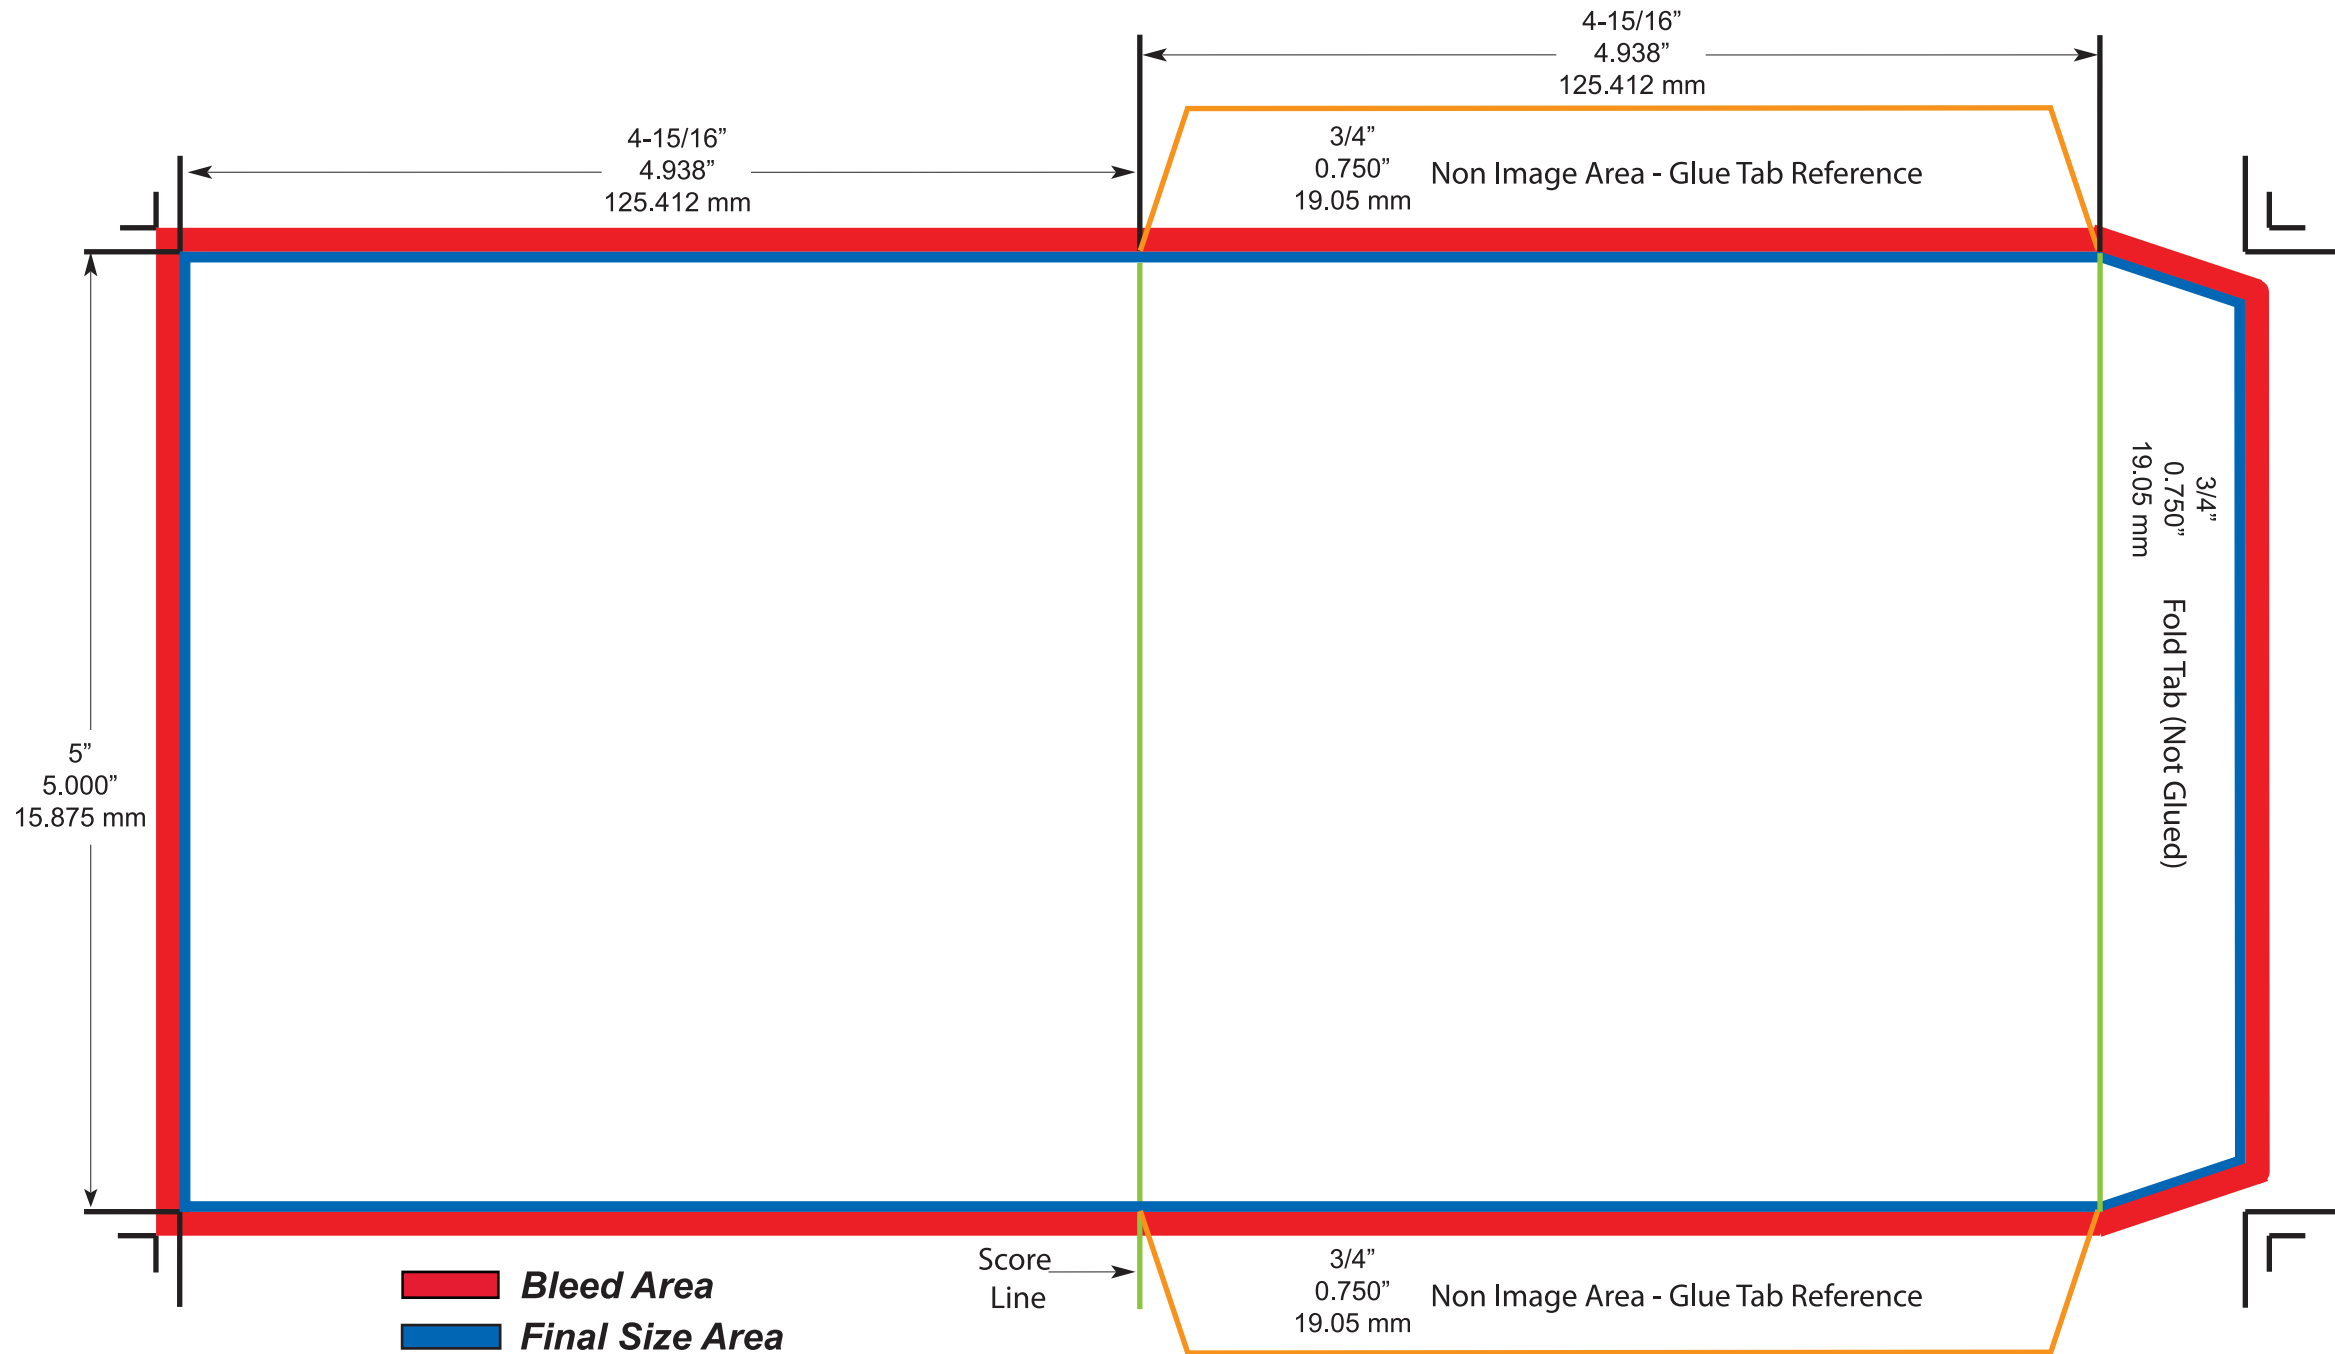

Single CD Sleeve w/ Folding Flap

(Holds 1 Compact Disc or DVD)

To ensure quality...

- * Your design must be prepared using one the native programs listed on our website.
- * Your file should not be saved in a 72 dpi file format
- * Color should be in CMYK Format.