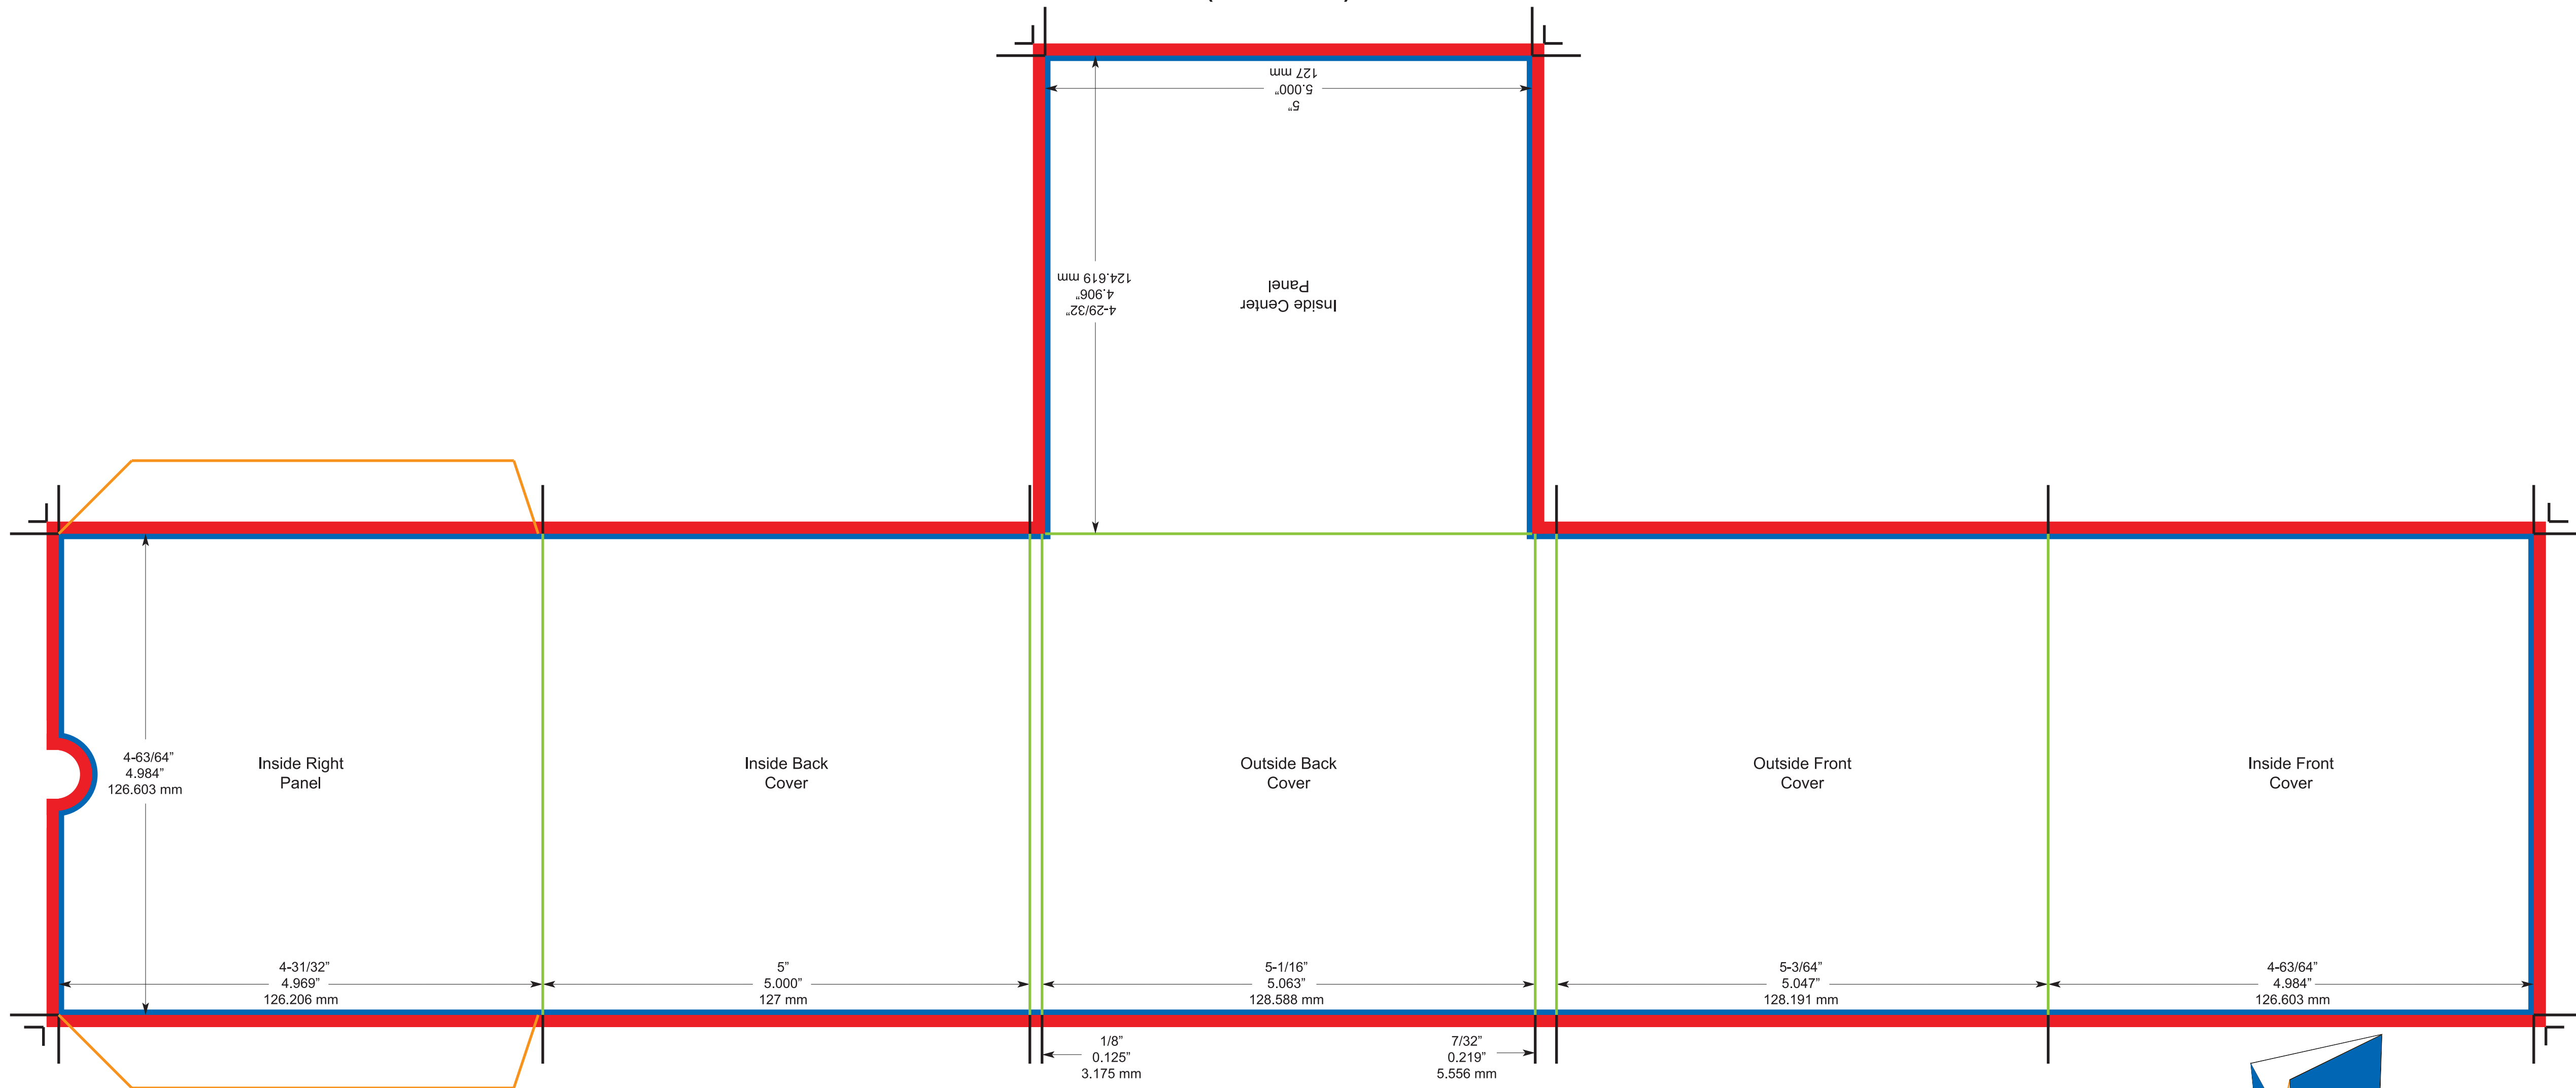

# Single CD Sleeve 6-Panel

(Holds 1 CD)

**To ensure quality...**

- \* Your design must be prepared using one the native programs listed on our website.
- \* Your file should not be saved in a 72 dpi file format
- \* Color should be in CMYK Format.

 **Bleed Area**  
 **Final Size Area**

*This template is used for reference only and is formatted for CMYK Output.*