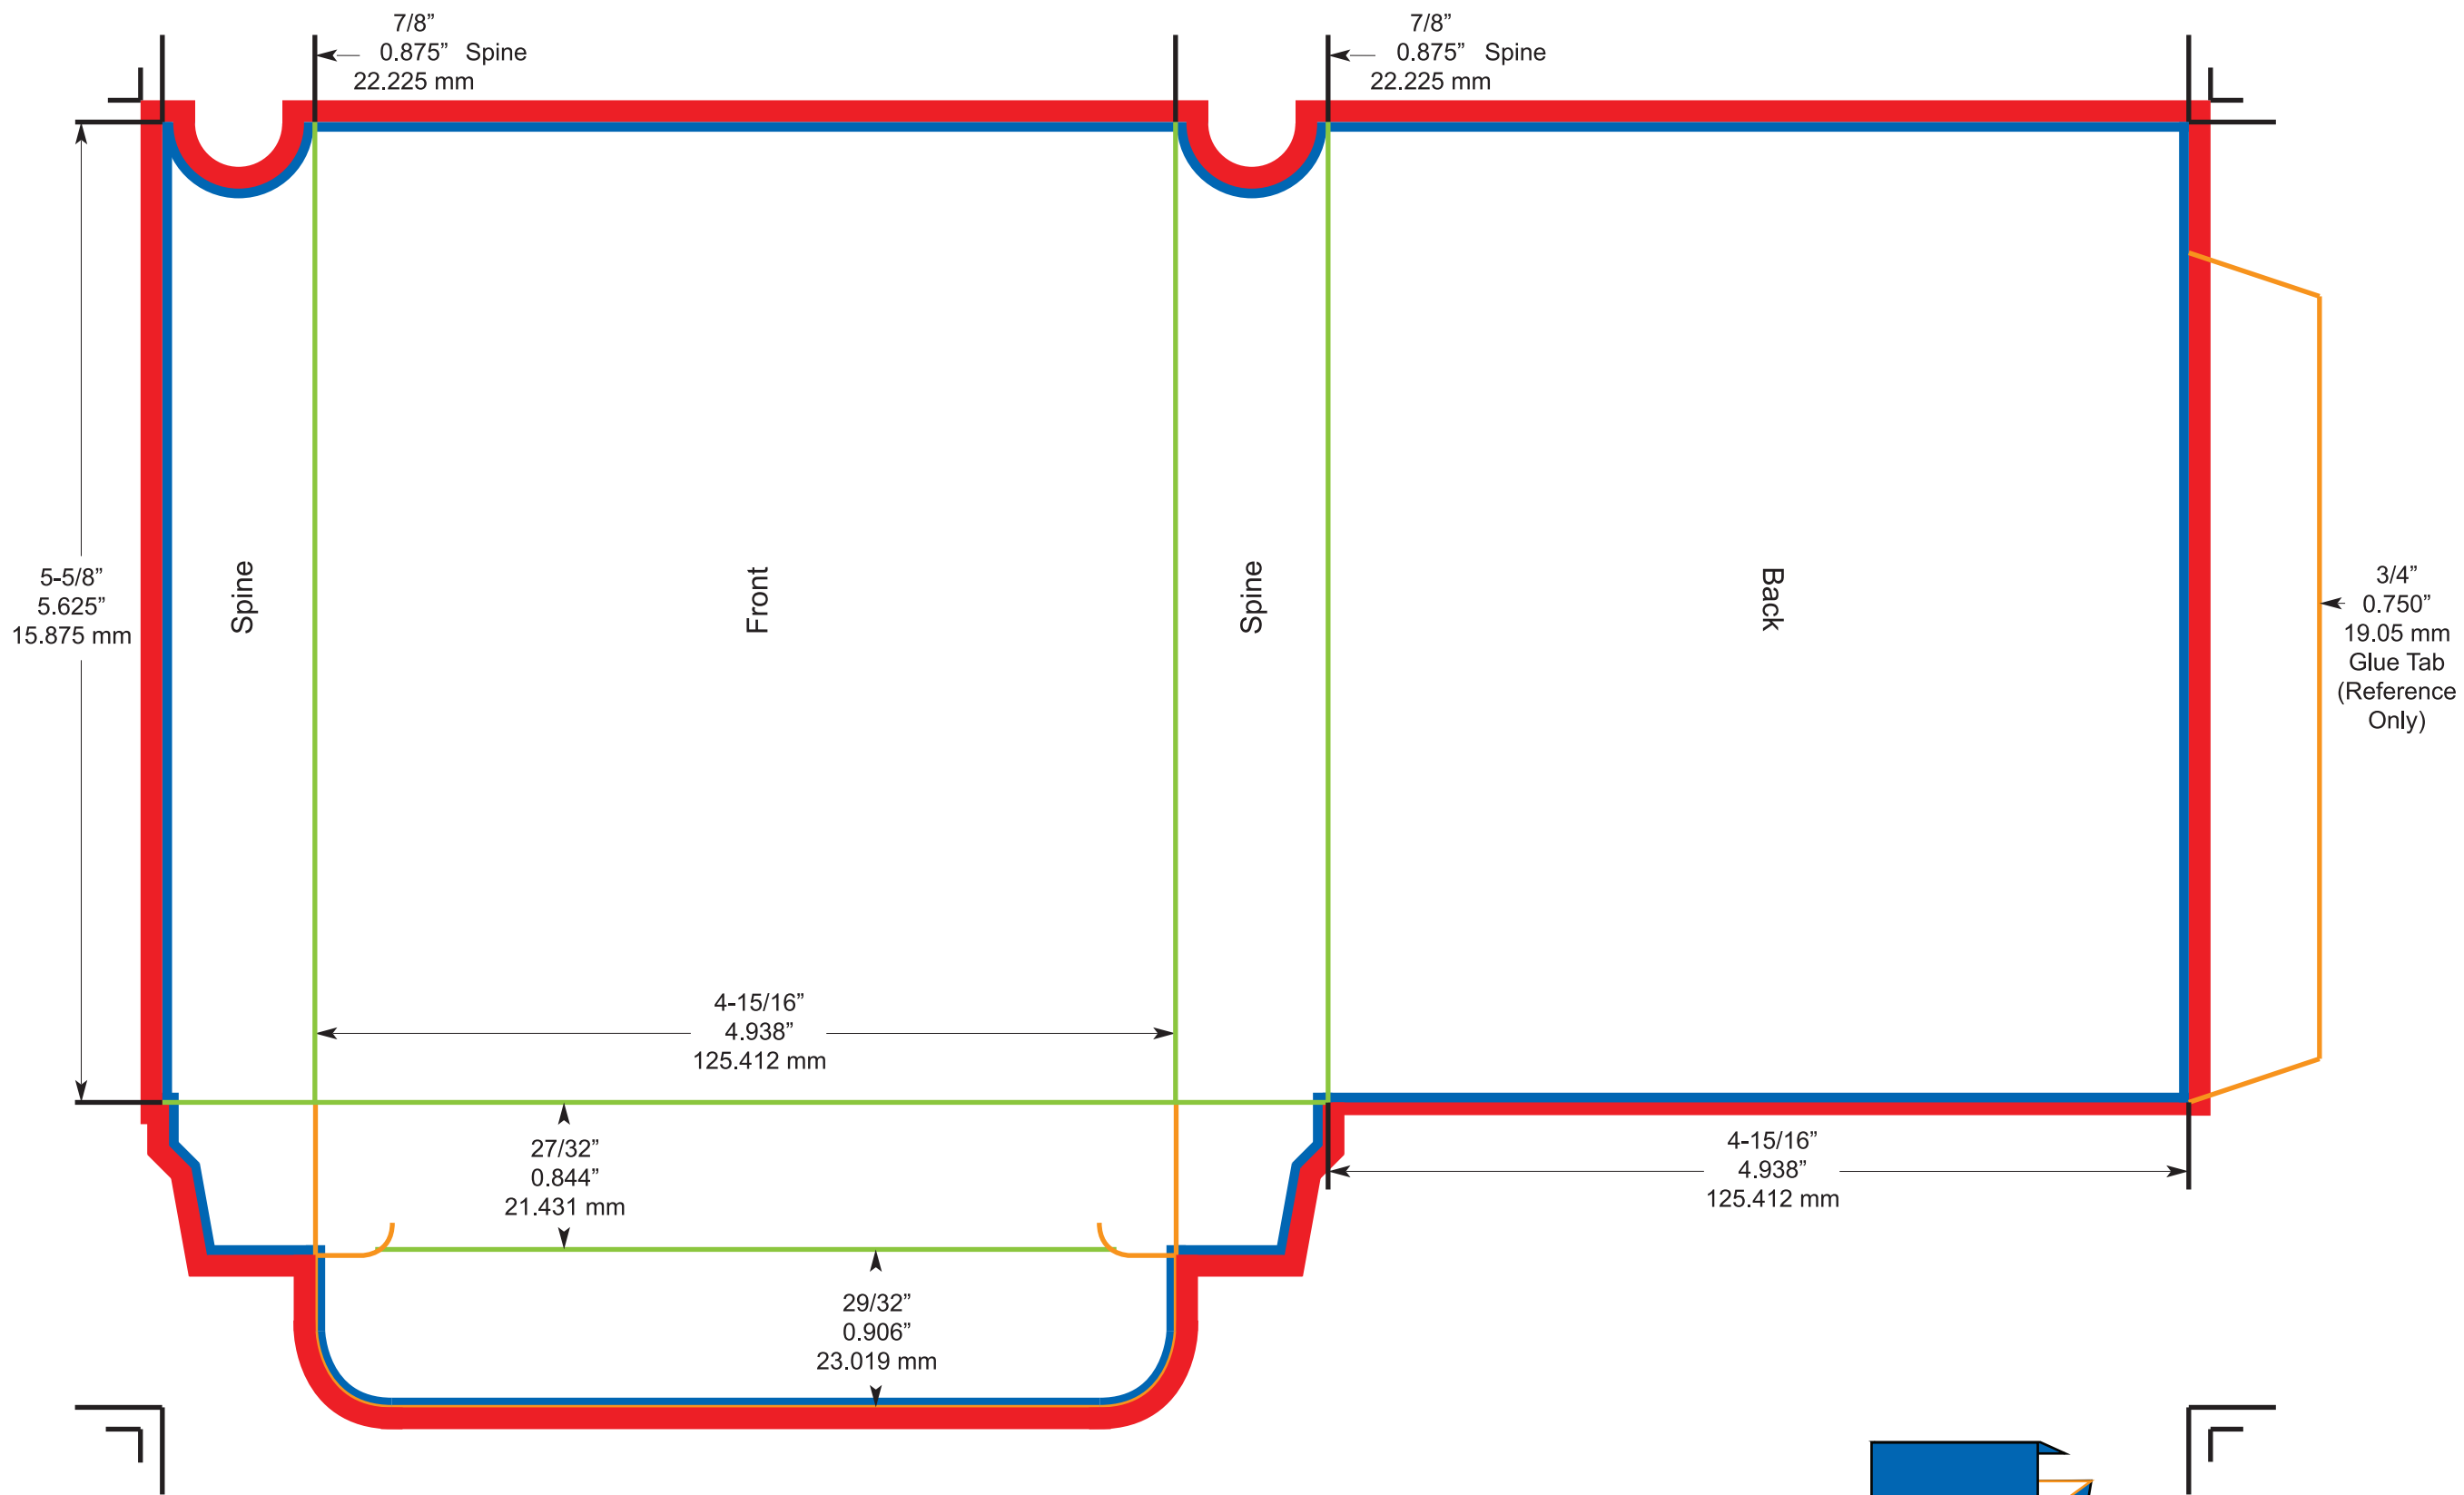

# Double CD Slip Case

(Holds 2 CD Jewel Cases)

 **Bleed Area**  
 **Final Size Area**