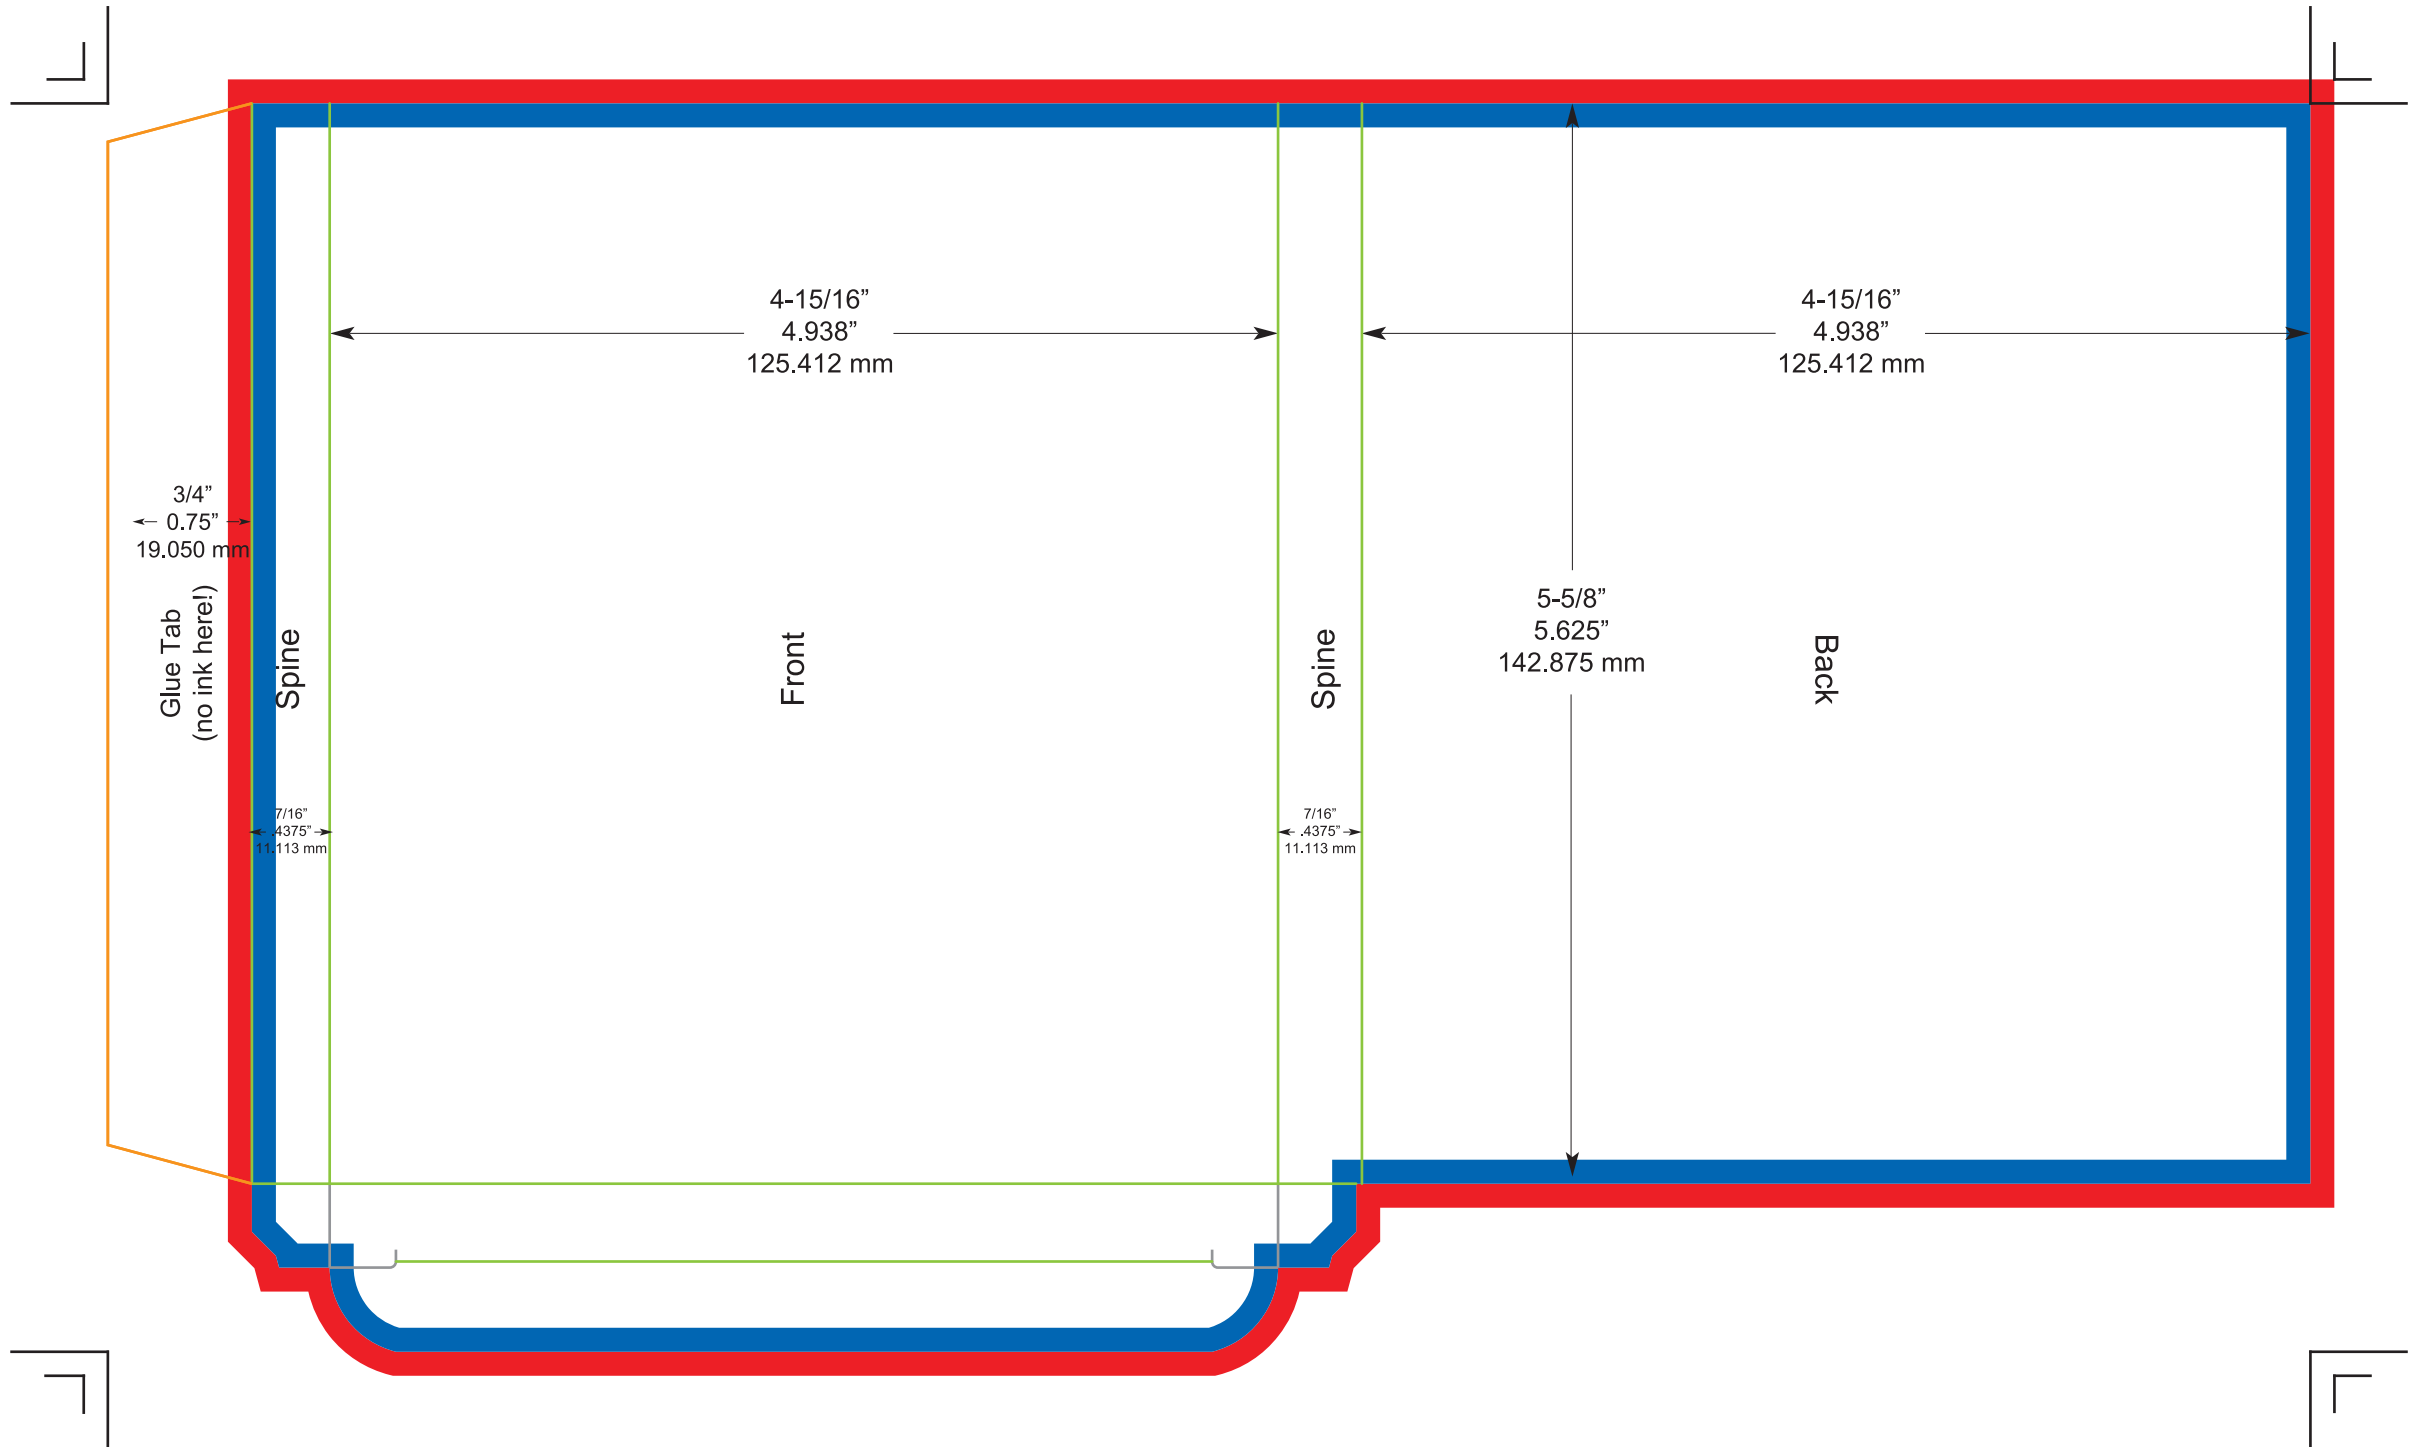

Single CD Slip Case

(Holds 1 Single CD Jewel Case)

To ensure quality...

- * Your design must be prepared using one the native programs listed on our website.
- * Your file should not be saved in a 72 dpi file format
- * Color should be in CMYK Format.

 **Bleed Area**
 **Final Size Area**

This template is used for reference only and is formatted for CMYK Output.