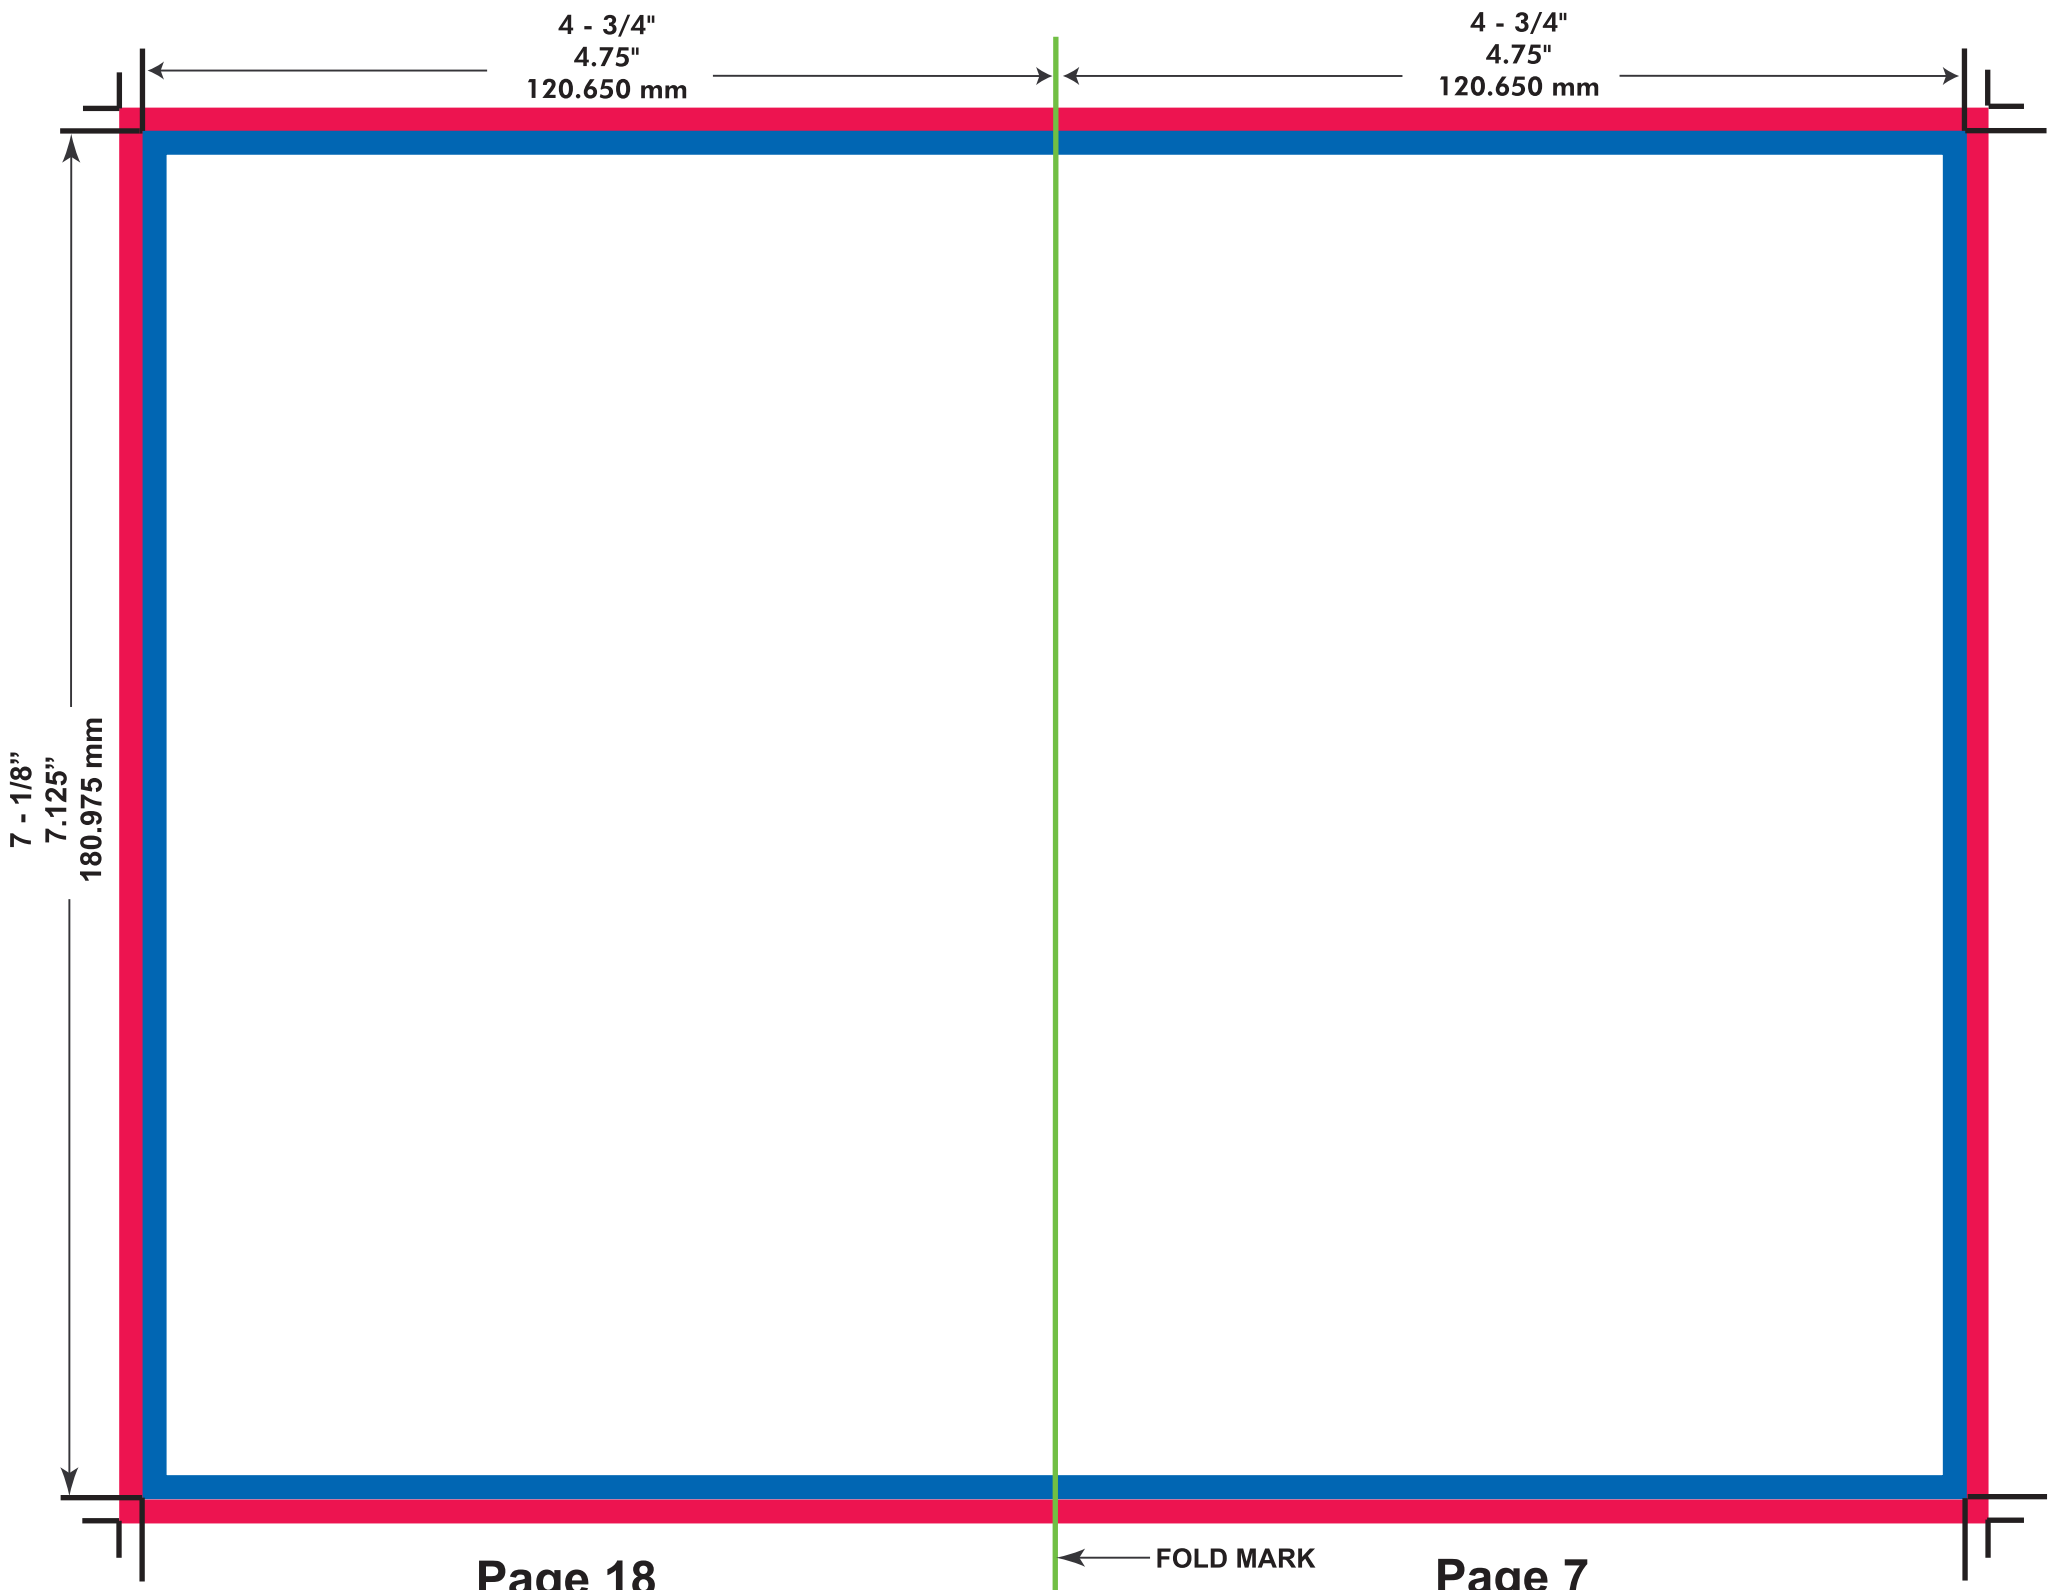

This template is used for reference only and is formatted for CMYK Output.

Page 6

Page 19

← FOLD MARK

Final Size Area

Bleed Area

This template is used for reference only and is formatted for CMYK Output.

Final Size Area

Bleed Area

This template is used for reference only and is formatted for CMYK Output.

Page 8

Page 17

FOLD MARK

 Final Size Area

 Bleed Area

This template is used for reference only and is formatted for CMYK Output.

Page 16

Page 9

← FOLD MARK

 **Final Size Area**

 **Bleed Area**

This template is used for reference only and is formatted for CMYK Output.

4 - 3/4"
4.75"
120.650 mm

4 - 3/4"
4.75"
120.650 mm

7 - 1/8"
7.125"
180.975 mm

Page 10

FOLD MARK

Page 15

 Final Size Area

 Bleed Area

This template is used for reference only and is formatted for CMYK Output.

4 - 3/4"
4.75"
120.650 mm