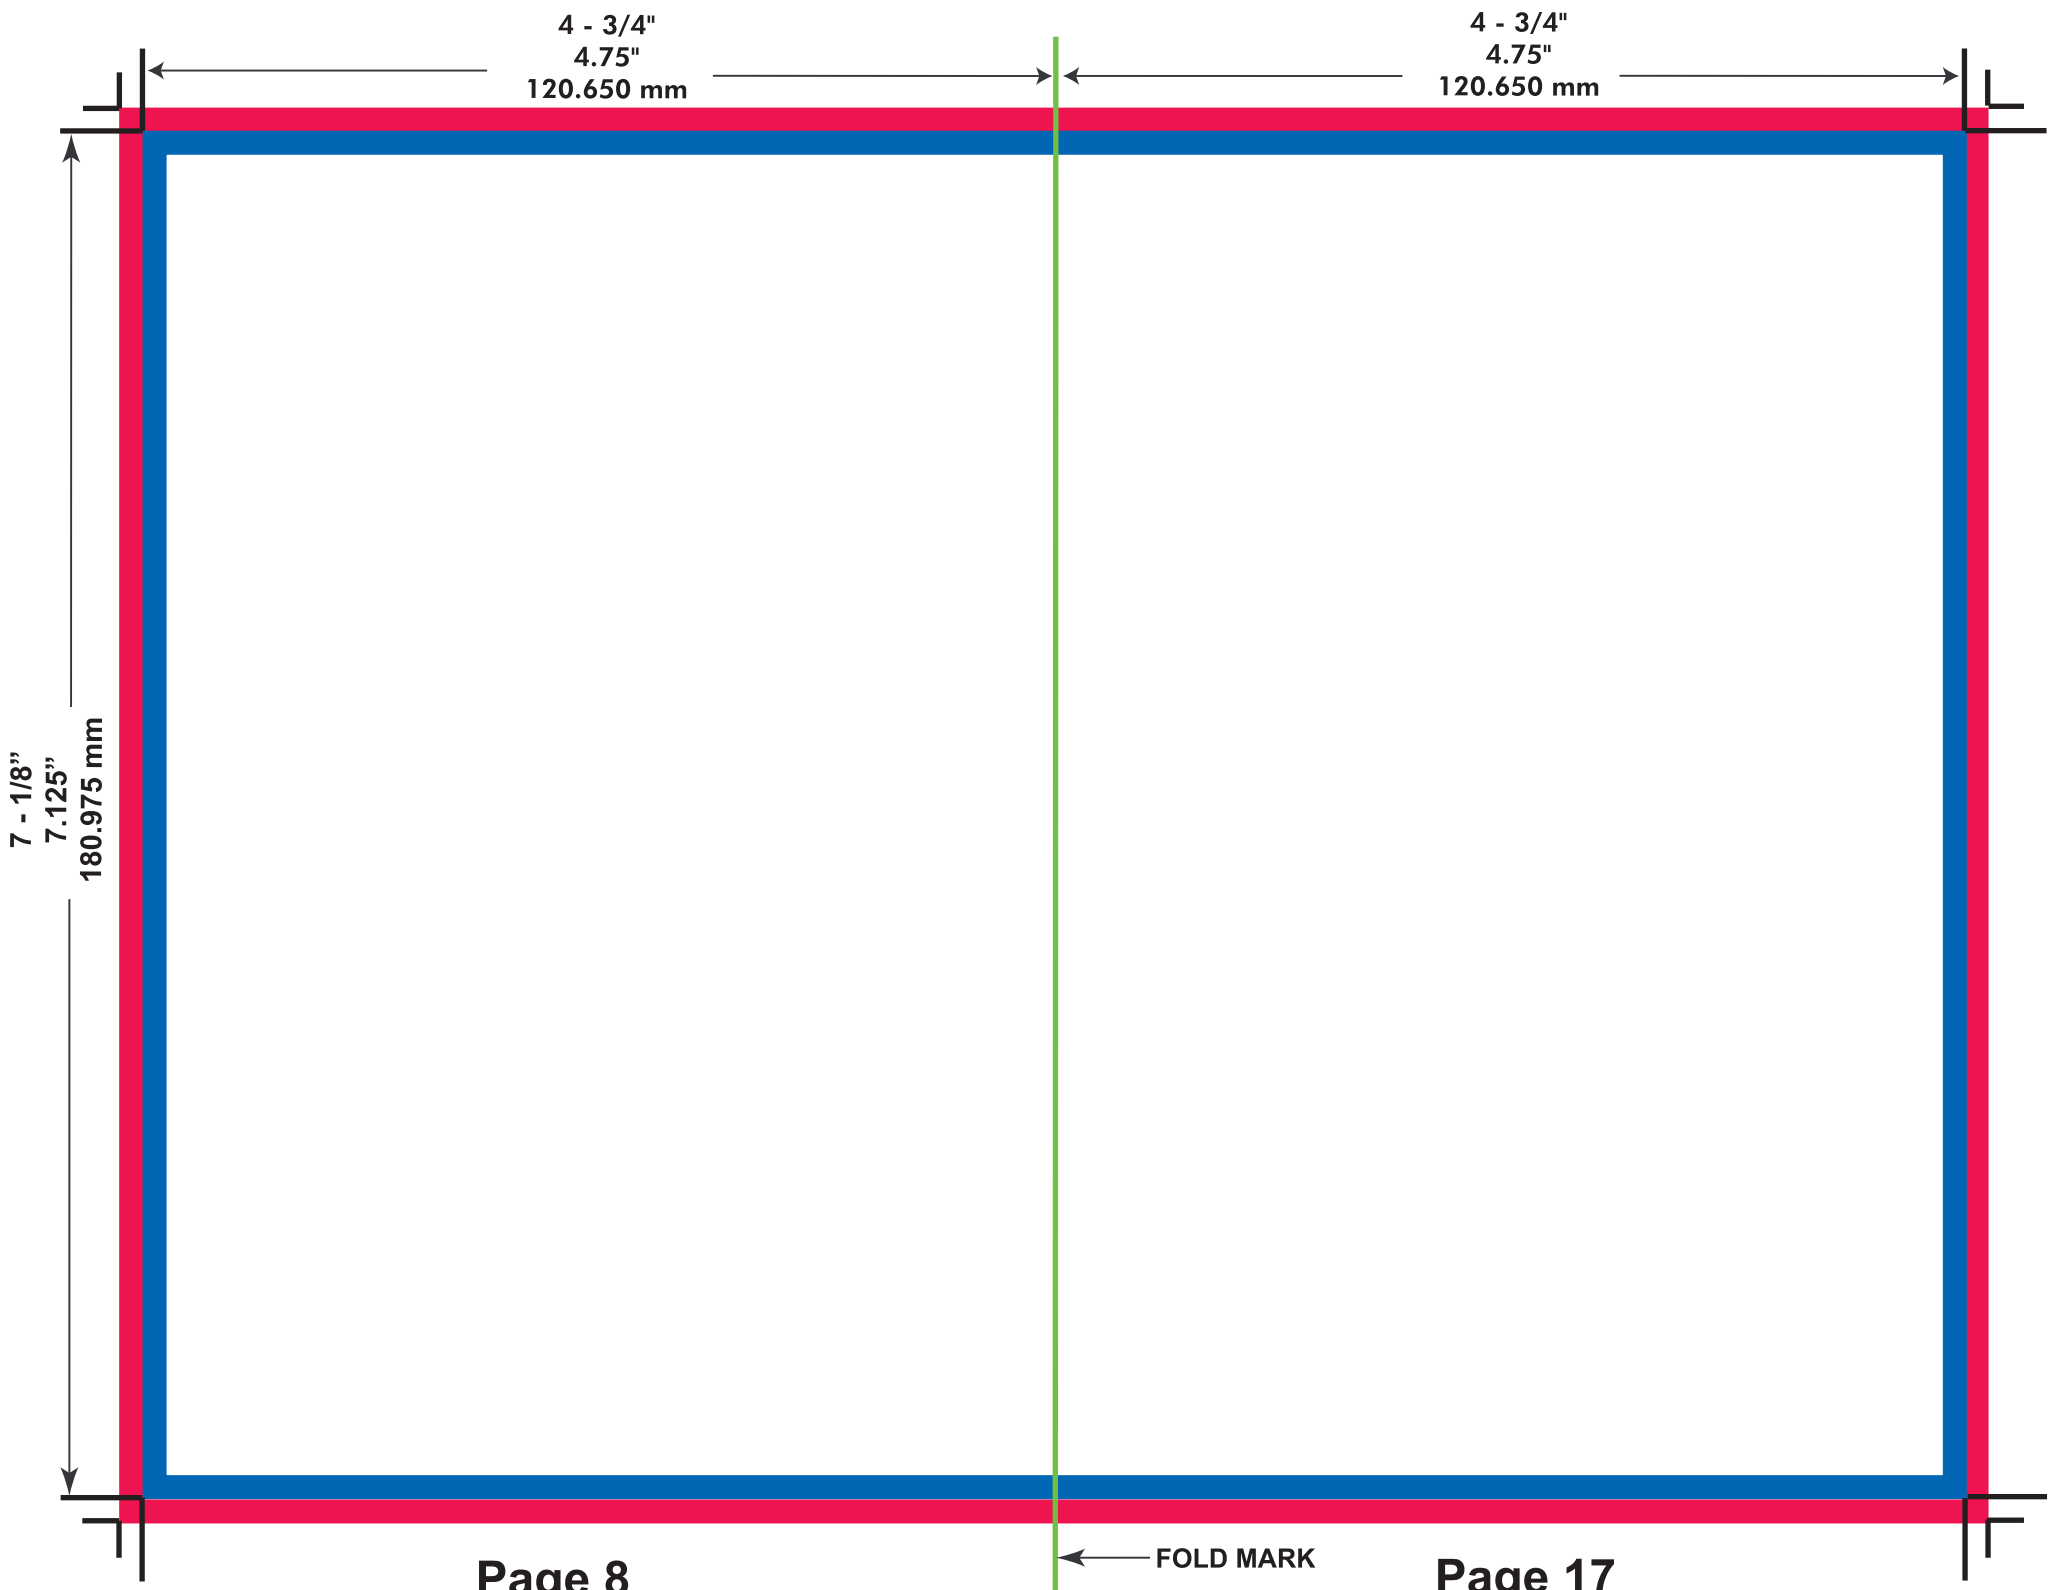

This template is used for reference only and is formatted for CMYK Output.

Page 6

Page 19

← FOLD MARK

Final Size Area

Bleed Area

This template is used for reference only and is formatted for CMYK Output.

Final Size Area

Bleed Area

This template is used for reference only and is formatted for CMYK Output.

Page 8

Page 17

FOLD MARK

 Final Size Area

 Bleed Area

This template is used for reference only and is formatted for CMYK Output.

Page 16

Page 9

← FOLD MARK

 **Final Size Area**

 **Bleed Area**

This template is used for reference only and is formatted for CMYK Output.

4 - 3/4"
4.75"
120.650 mm

4 - 3/4"
4.75"
120.650 mm

7 - 1/8"
7.125"
180.975 mm

Page 10

FOLD MARK

Page 15

 Final Size Area

 Bleed Area

This template is used for reference only and is formatted for CMYK Output.

4 - 3/4"
4.75"
120.650 mm