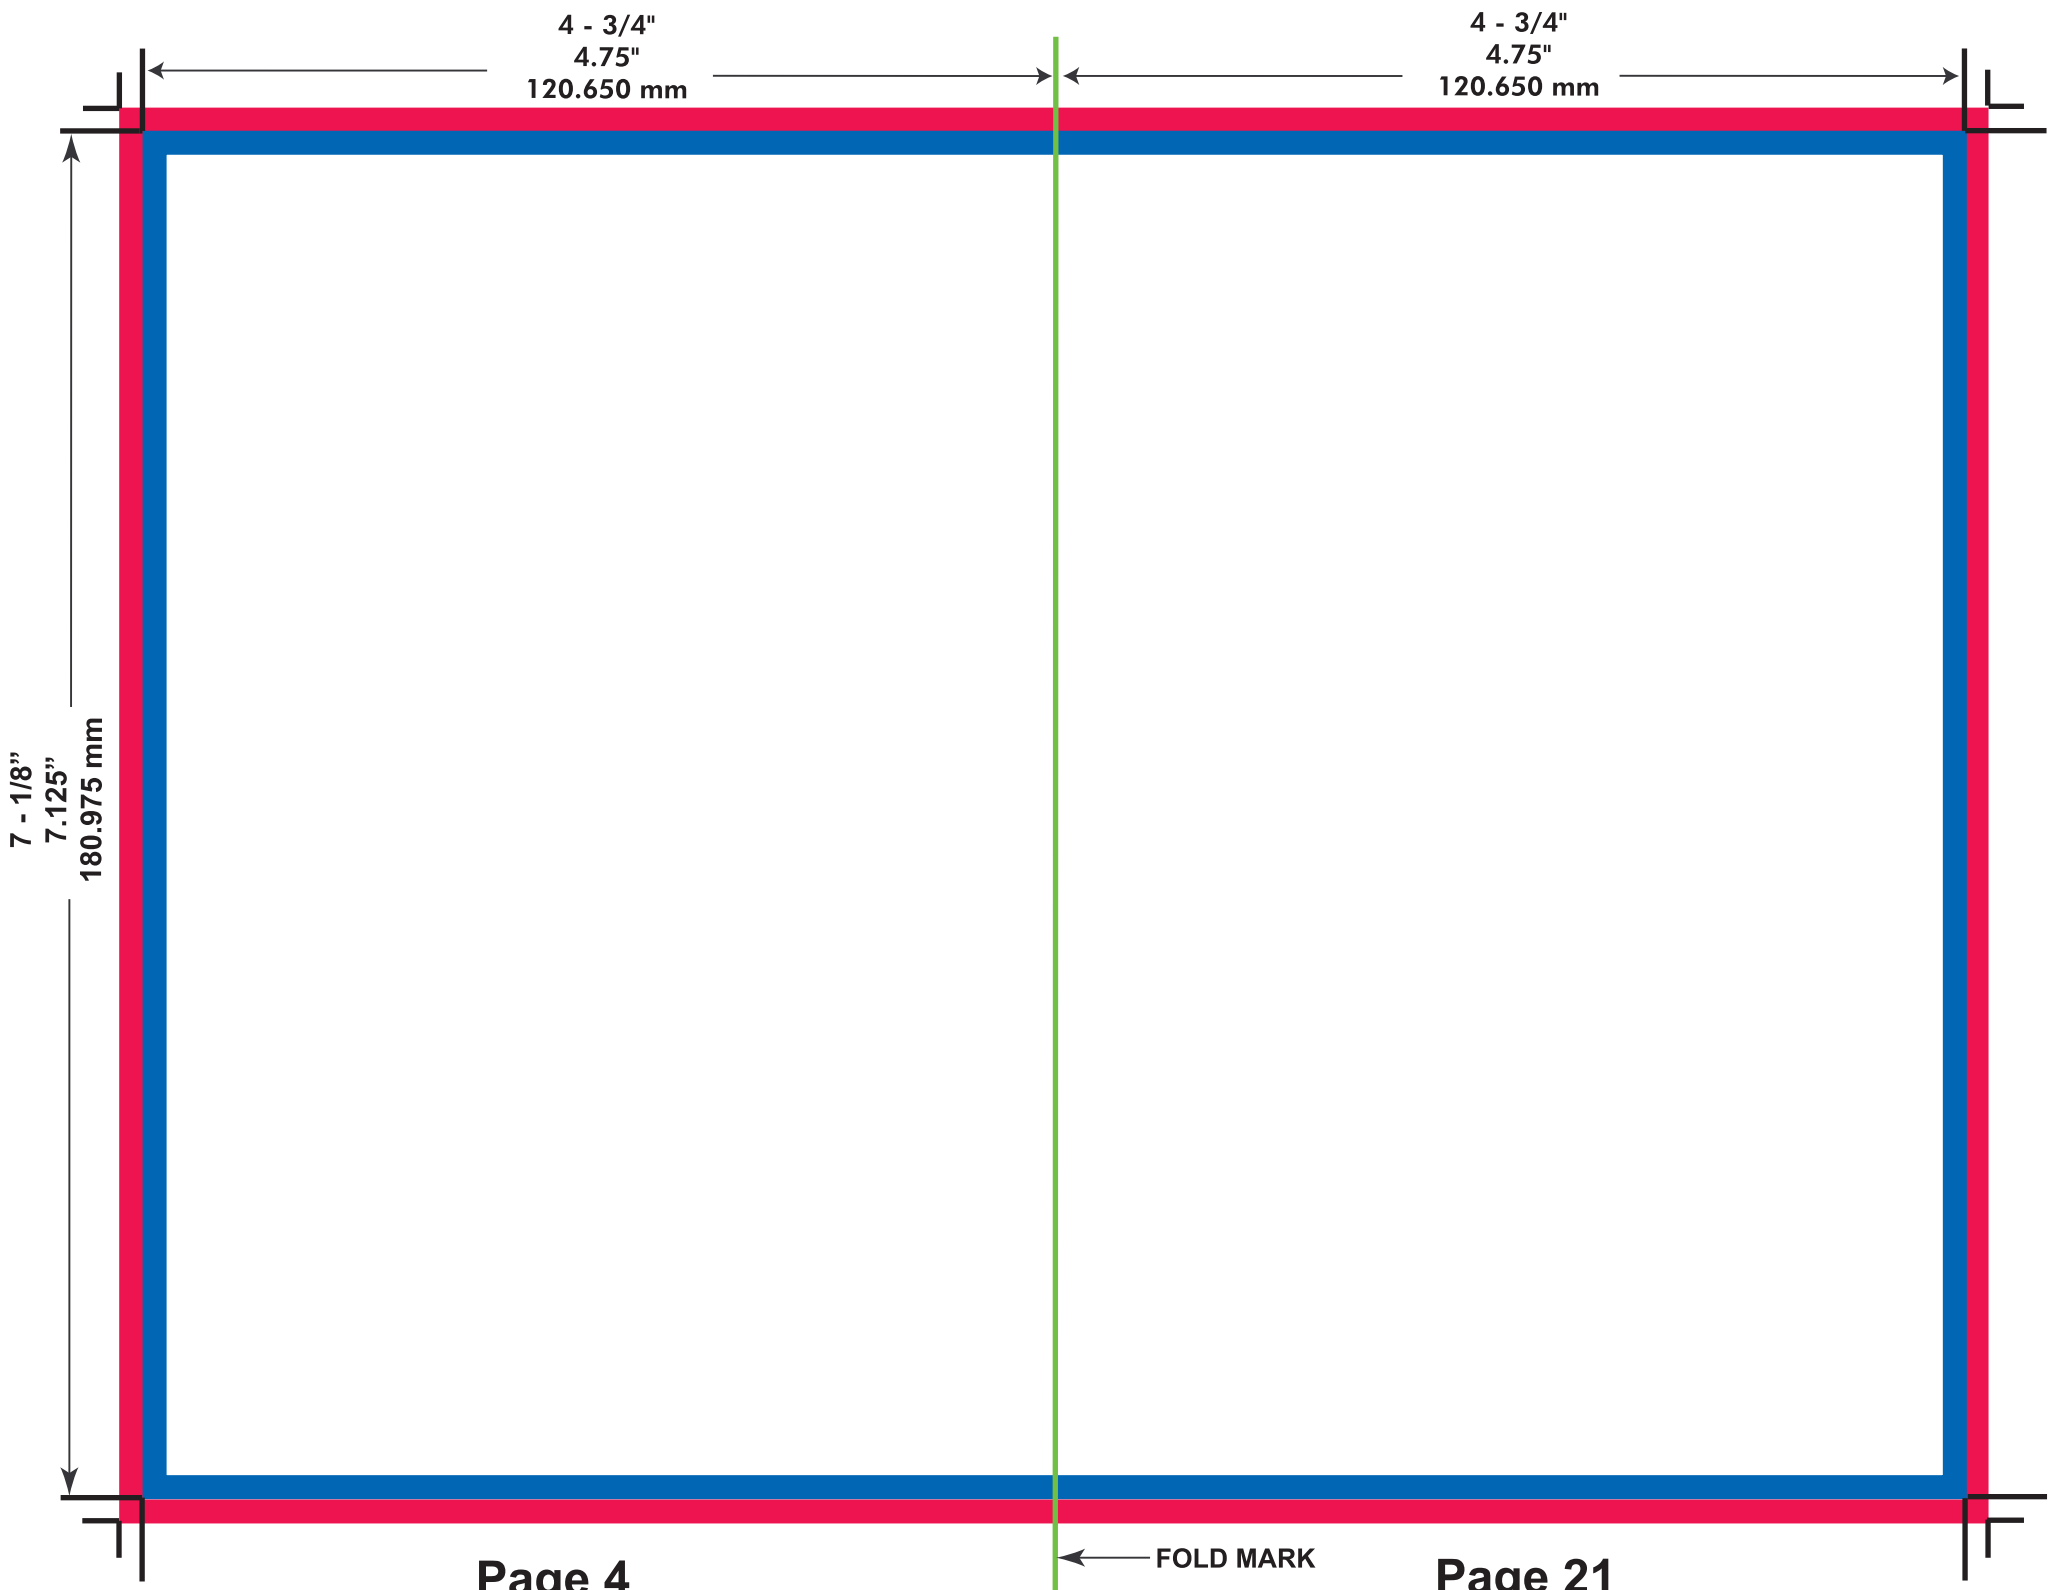

Page 4

Page 21

← FOLD MARK

Final Size Area

Bleed Area

This template is used for reference only and is formatted for CMYK Output.