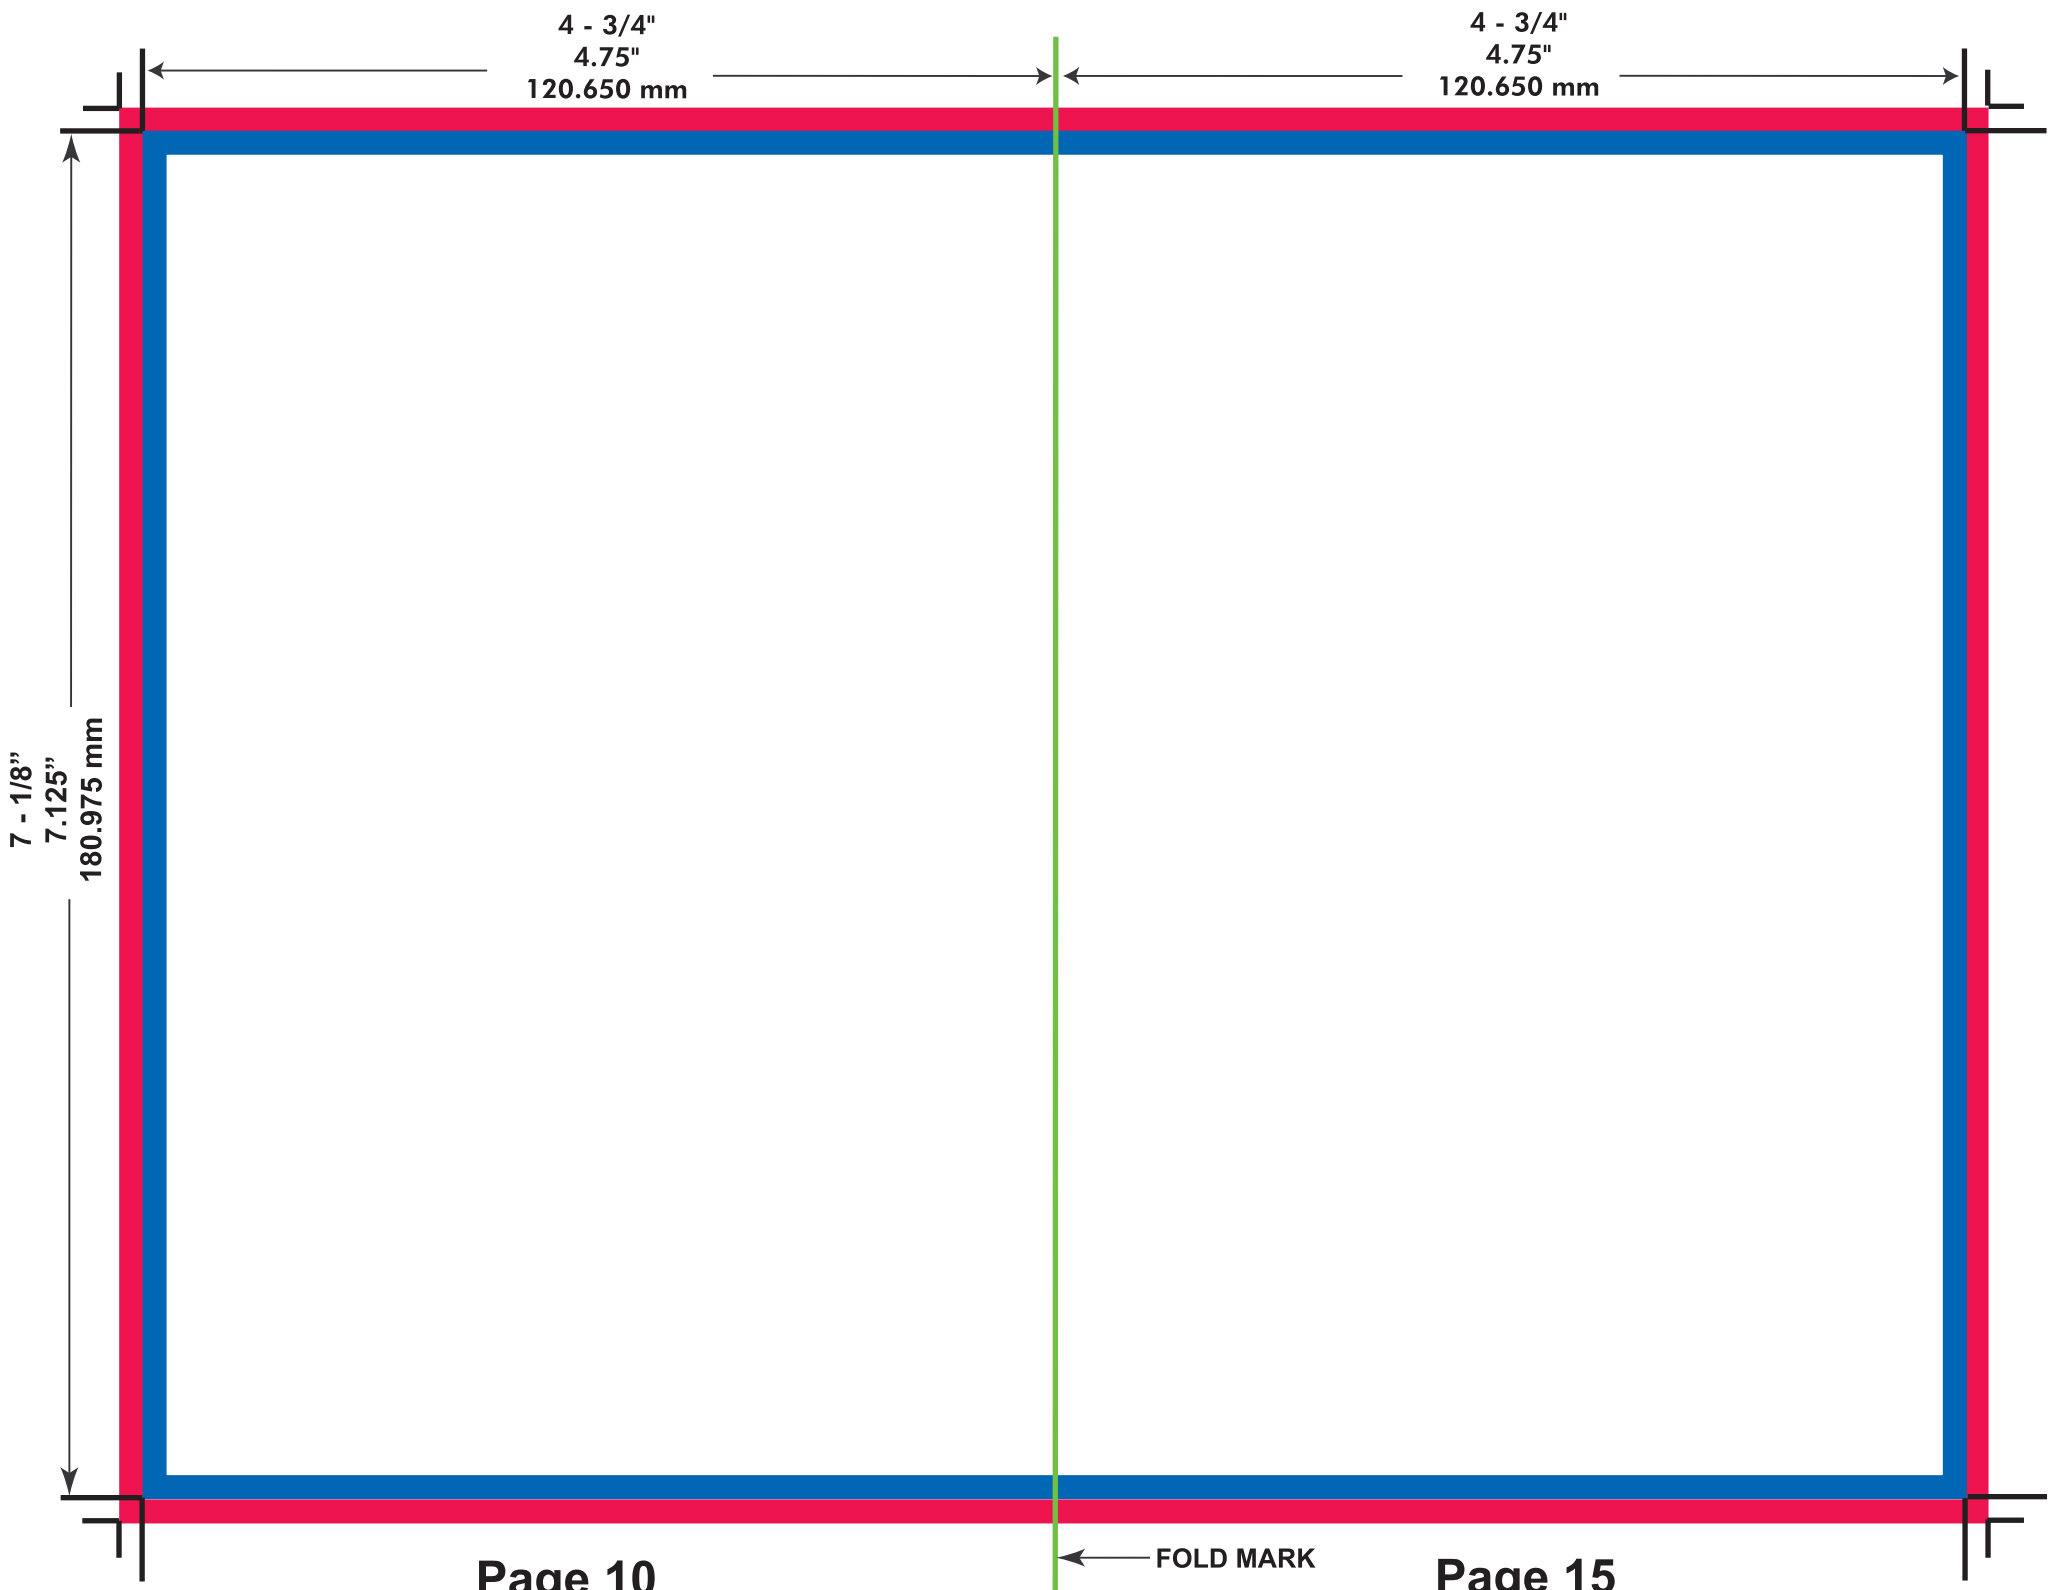

 **Bleed Area**
 **Final Size Area**

This template is used for reference only and is formatted for CMYK Output.

4 - 3/4"
4.75"
120.650 mm

4 - 3/4"
4.75"
120.650 mm

7 - 1/8"
7.125"
180.975 mm

Page 2

FOLD MARK

Page 16

Page 9

← FOLD MARK

 **Final Size Area**

 **Bleed Area**

This template is used for reference only and is formatted for CMYK Output.

4 - 3/4"
4.75"
120.650 mm

4 - 3/4"
4.75"
120.650 mm

7 - 1/8"
7.125"
180.975 mm

Page 10

FOLD MARK

Page 15

 Final Size Area

 Bleed Area

This template is used for reference only and is formatted for CMYK Output.

4 - 3/4"
4.75"
120.650 mm

4 - 3/4"
4.75"
120.650 mm

7 - 1/8"
7.125"
180.975 mm

Page 14

FOLD MARK

Page 11

 Final Size Area

 Bleed Area

This template is used for reference only and is formatted for CMYK Output.