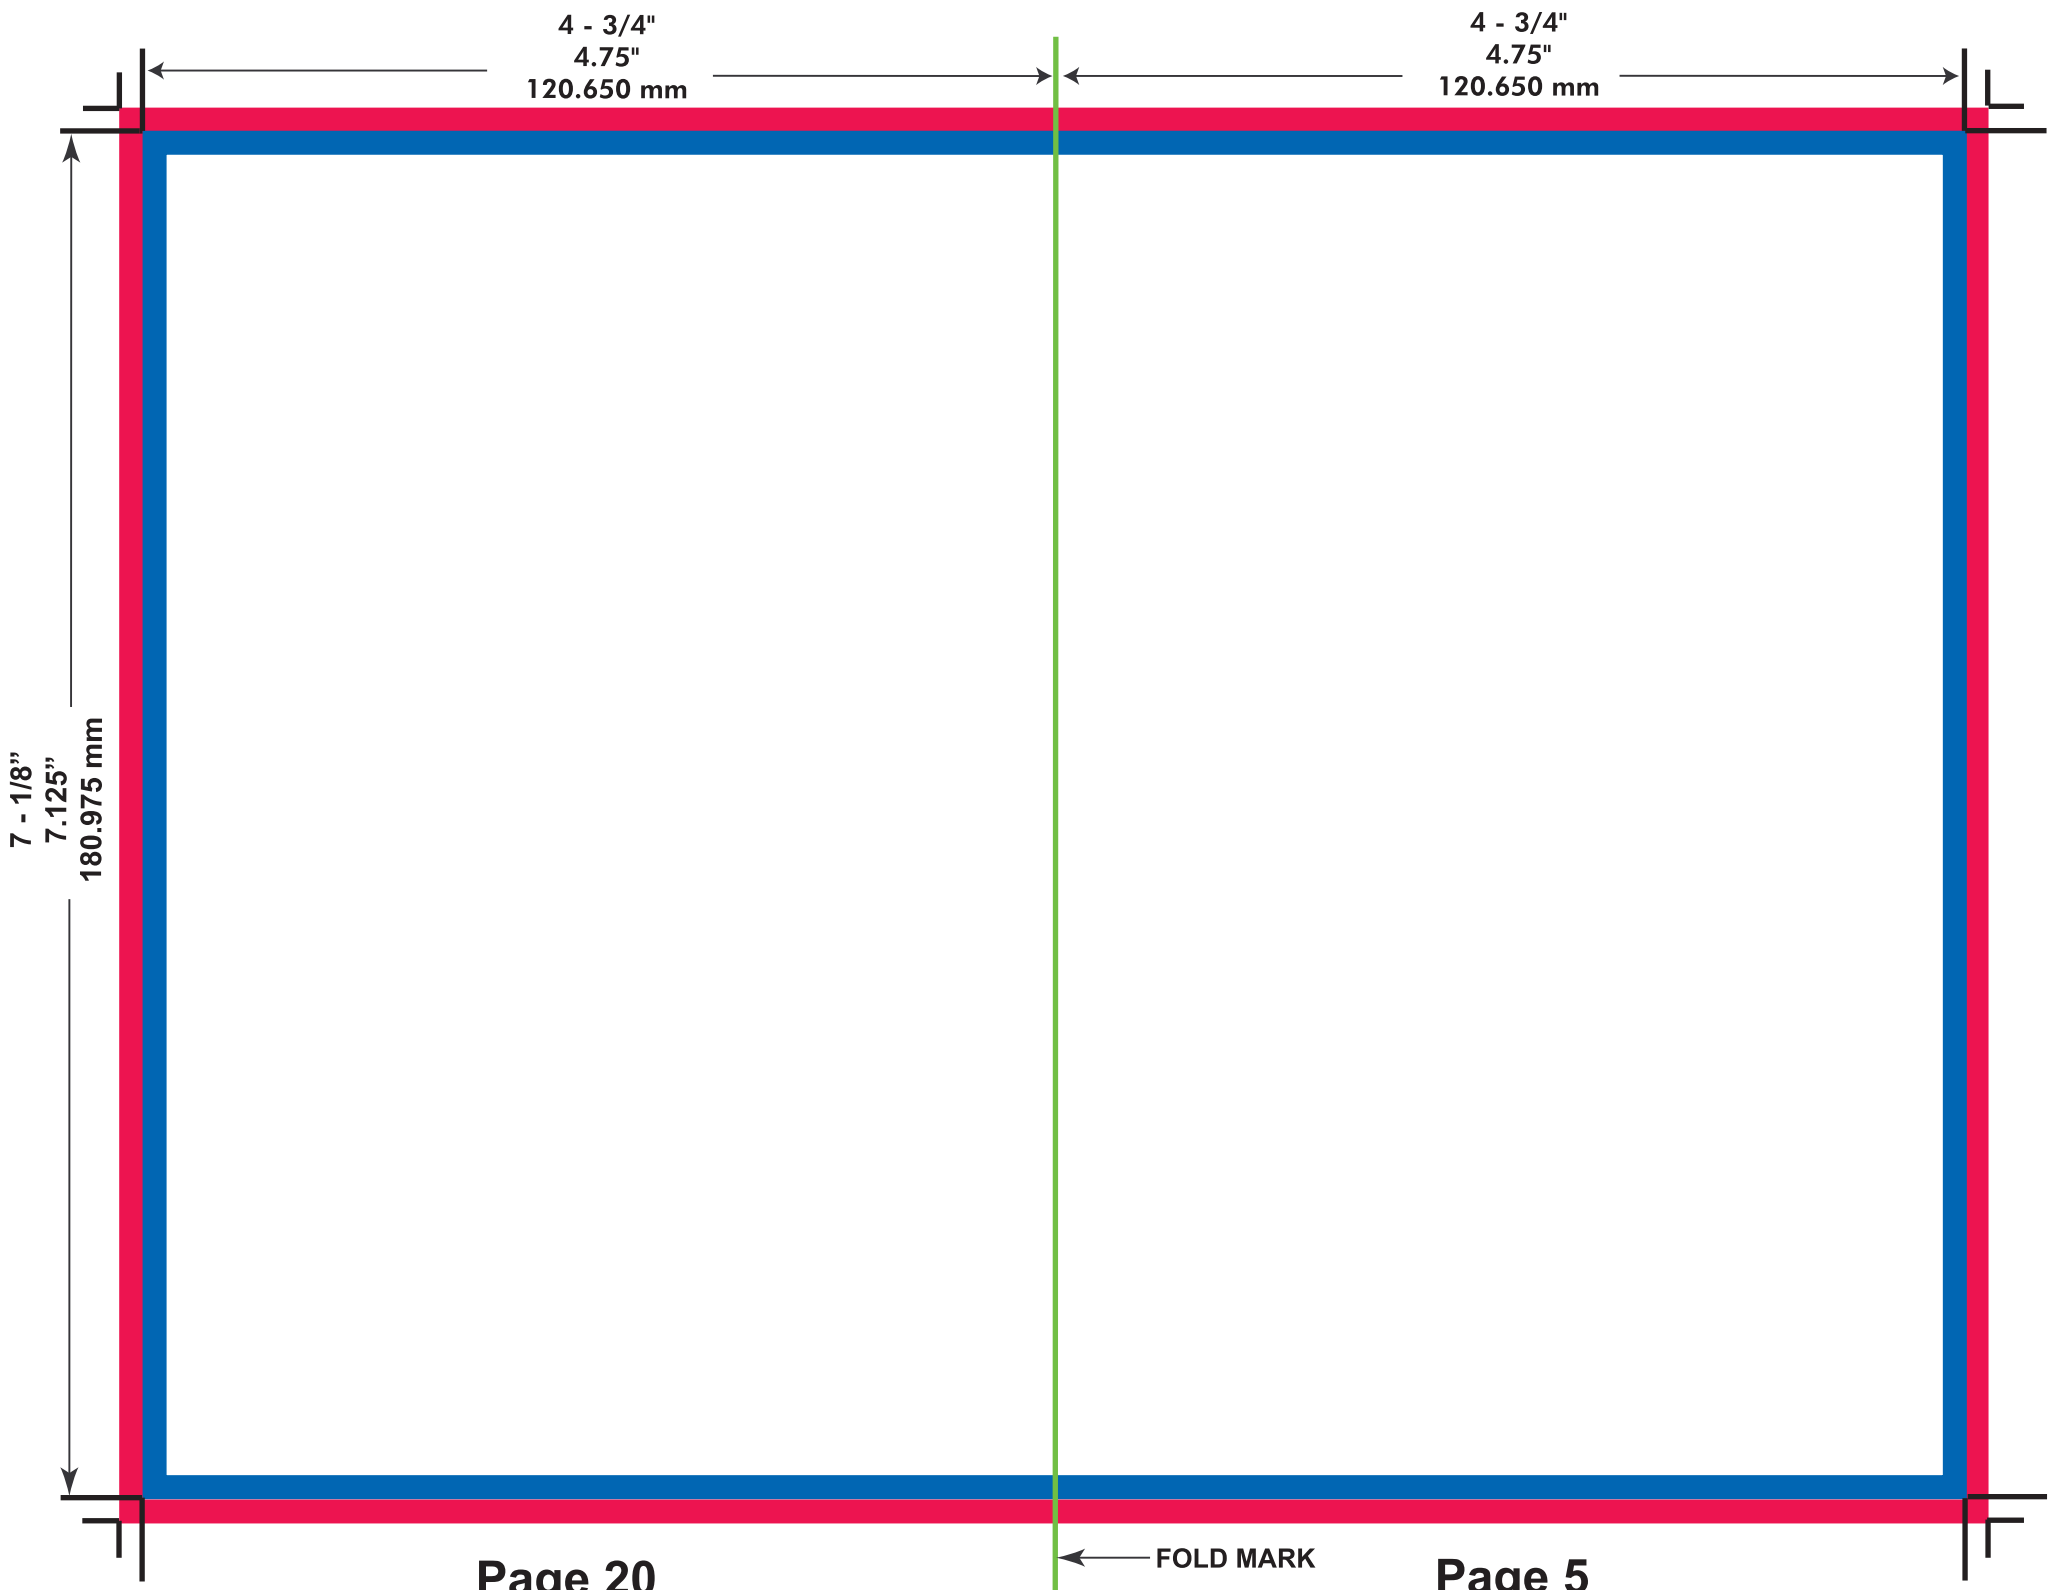

 **Bleed Area**
 **Final Size Area**

This template is used for reference only and is formatted for CMYK Output.

4 - 3/4"
4.75"
120.650 mm

4 - 3/4"
4.75"
120.650 mm

7 - 1/8"
7.125"
180.975 mm

Page 2

FOLD MARK

Page 23

 Final Size Area

 Bleed Area

This template is used for reference only and is formatted for CMYK Output.

4 - 3/4"
4.75"
120.650 mm

4 - 3/4"
4.75"
120.650 mm

7 - 1/8"
7.125"
180.975 mm

Page 22

 **Final Size Area**

 **Bleed Area**

This template is used for reference only and is formatted for CMYK Output.

Page 20

← FOLD MARK

Page 5

Final Size Area

Bleed Area

Page 16

Page 9

← FOLD MARK

 **Final Size Area**

 **Bleed Area**

This template is used for reference only and is formatted for CMYK Output.

4 - 3/4"
4.75"
120.650 mm

4 - 3/4"
4.75"
120.650 mm