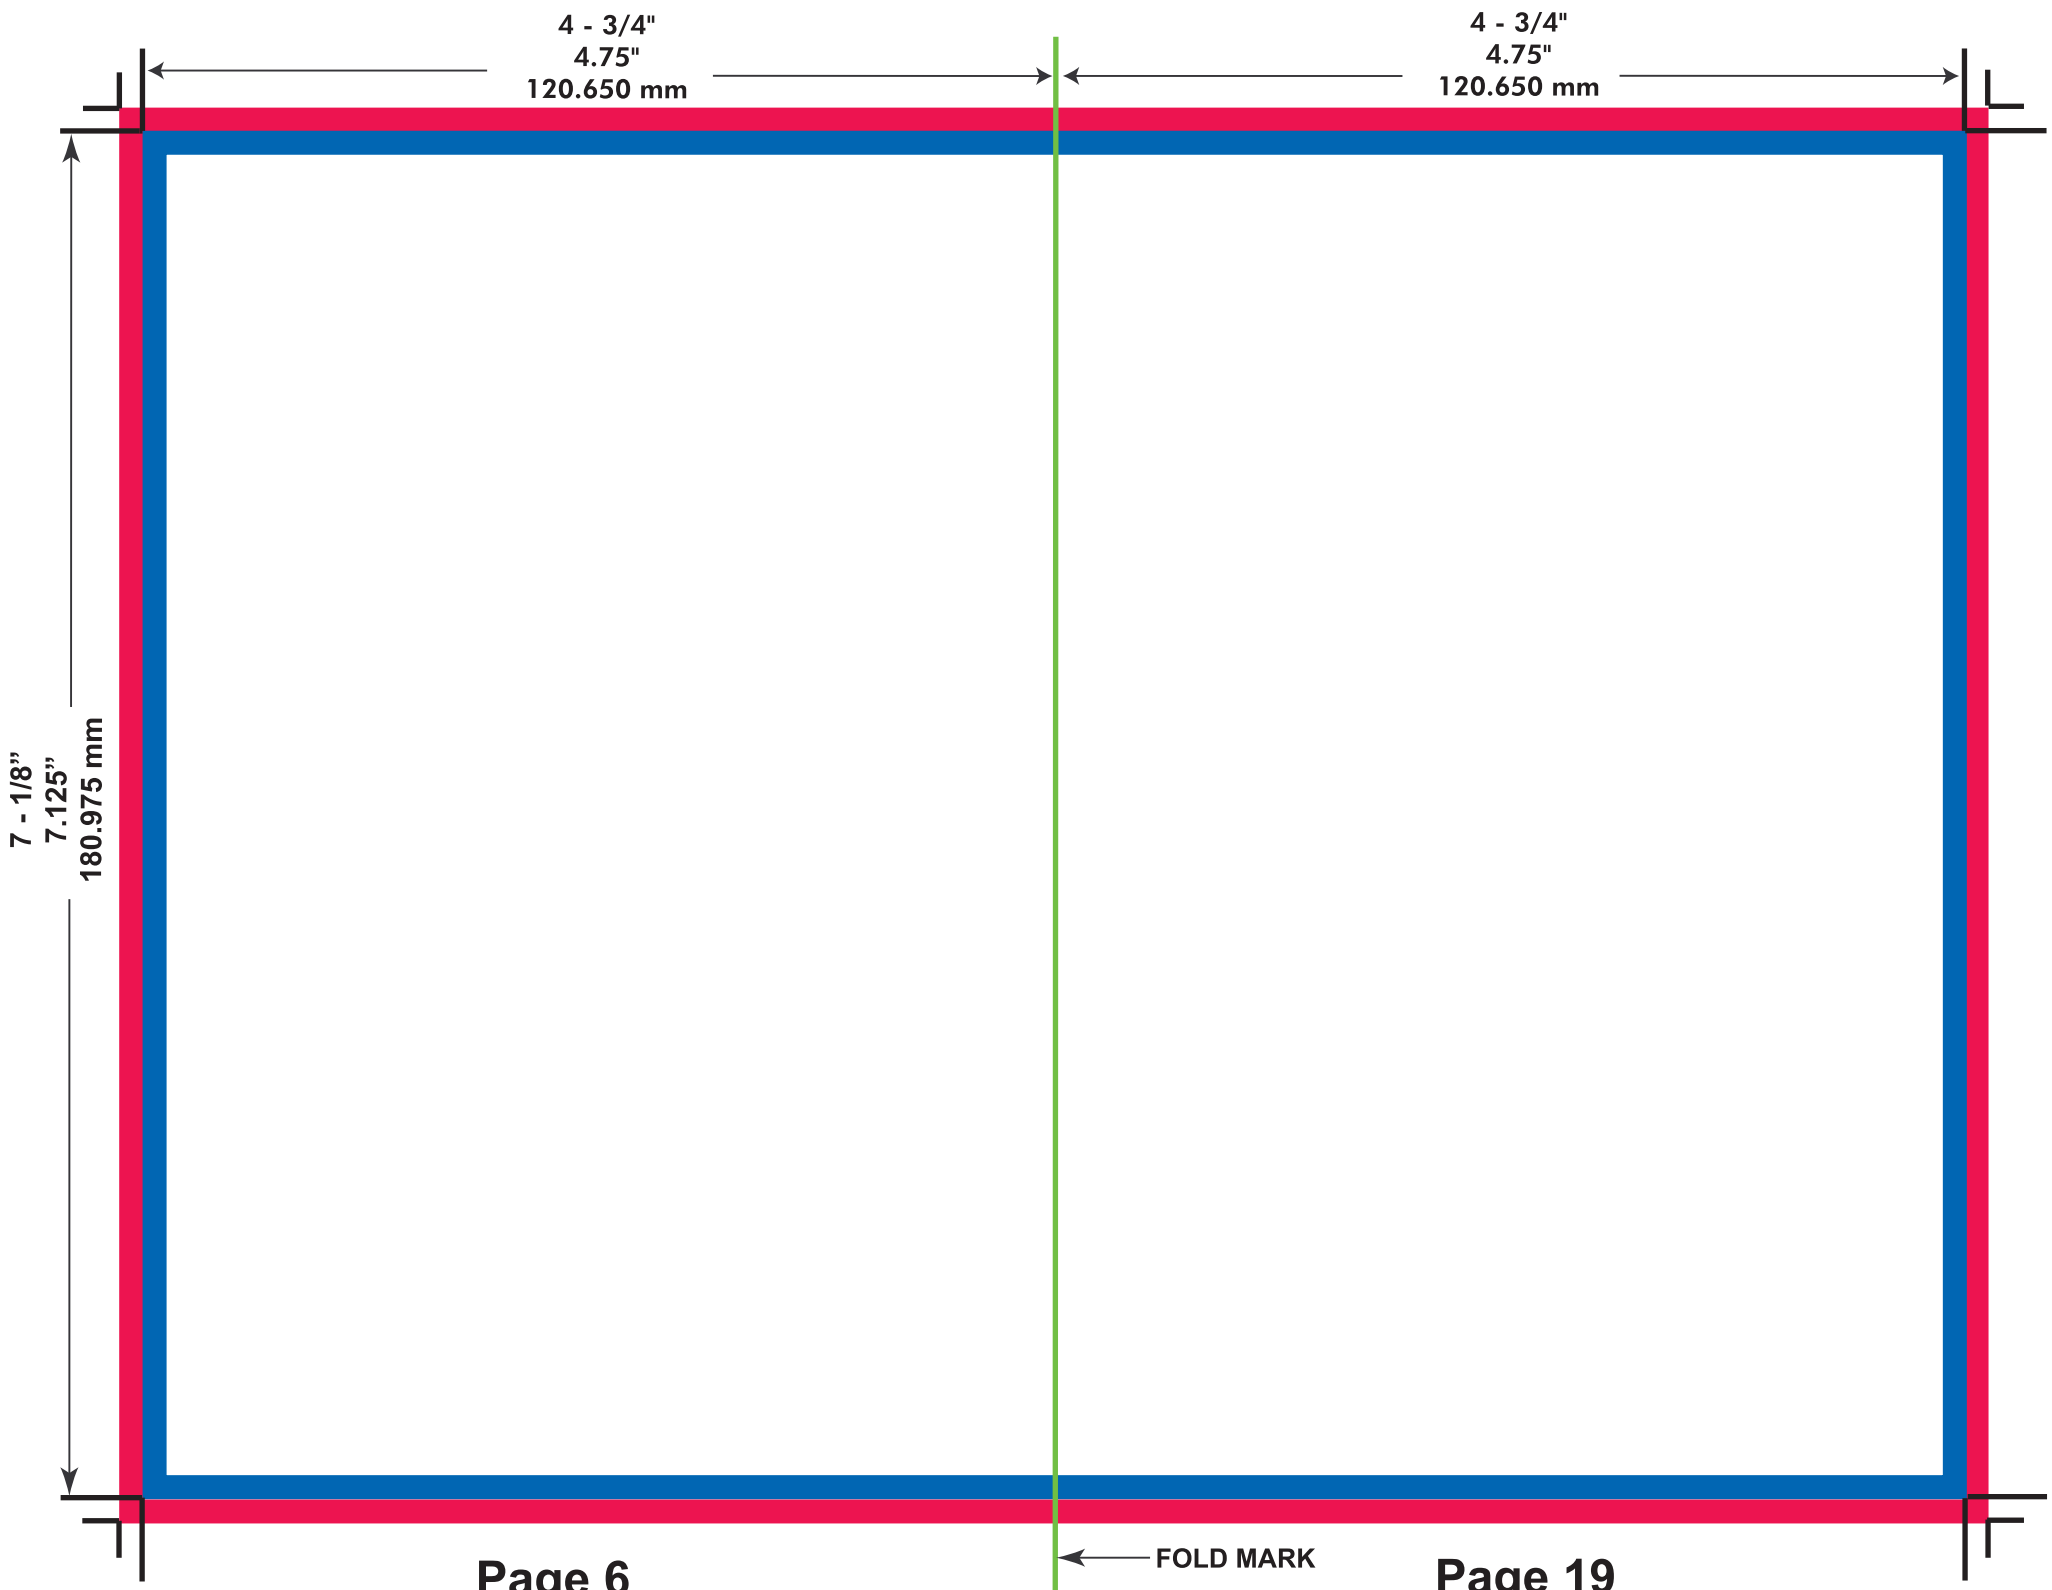

Page 6

Page 19

← FOLD MARK

Final Size Area

Bleed Area

This template is used for reference only and is formatted for CMYK Output.