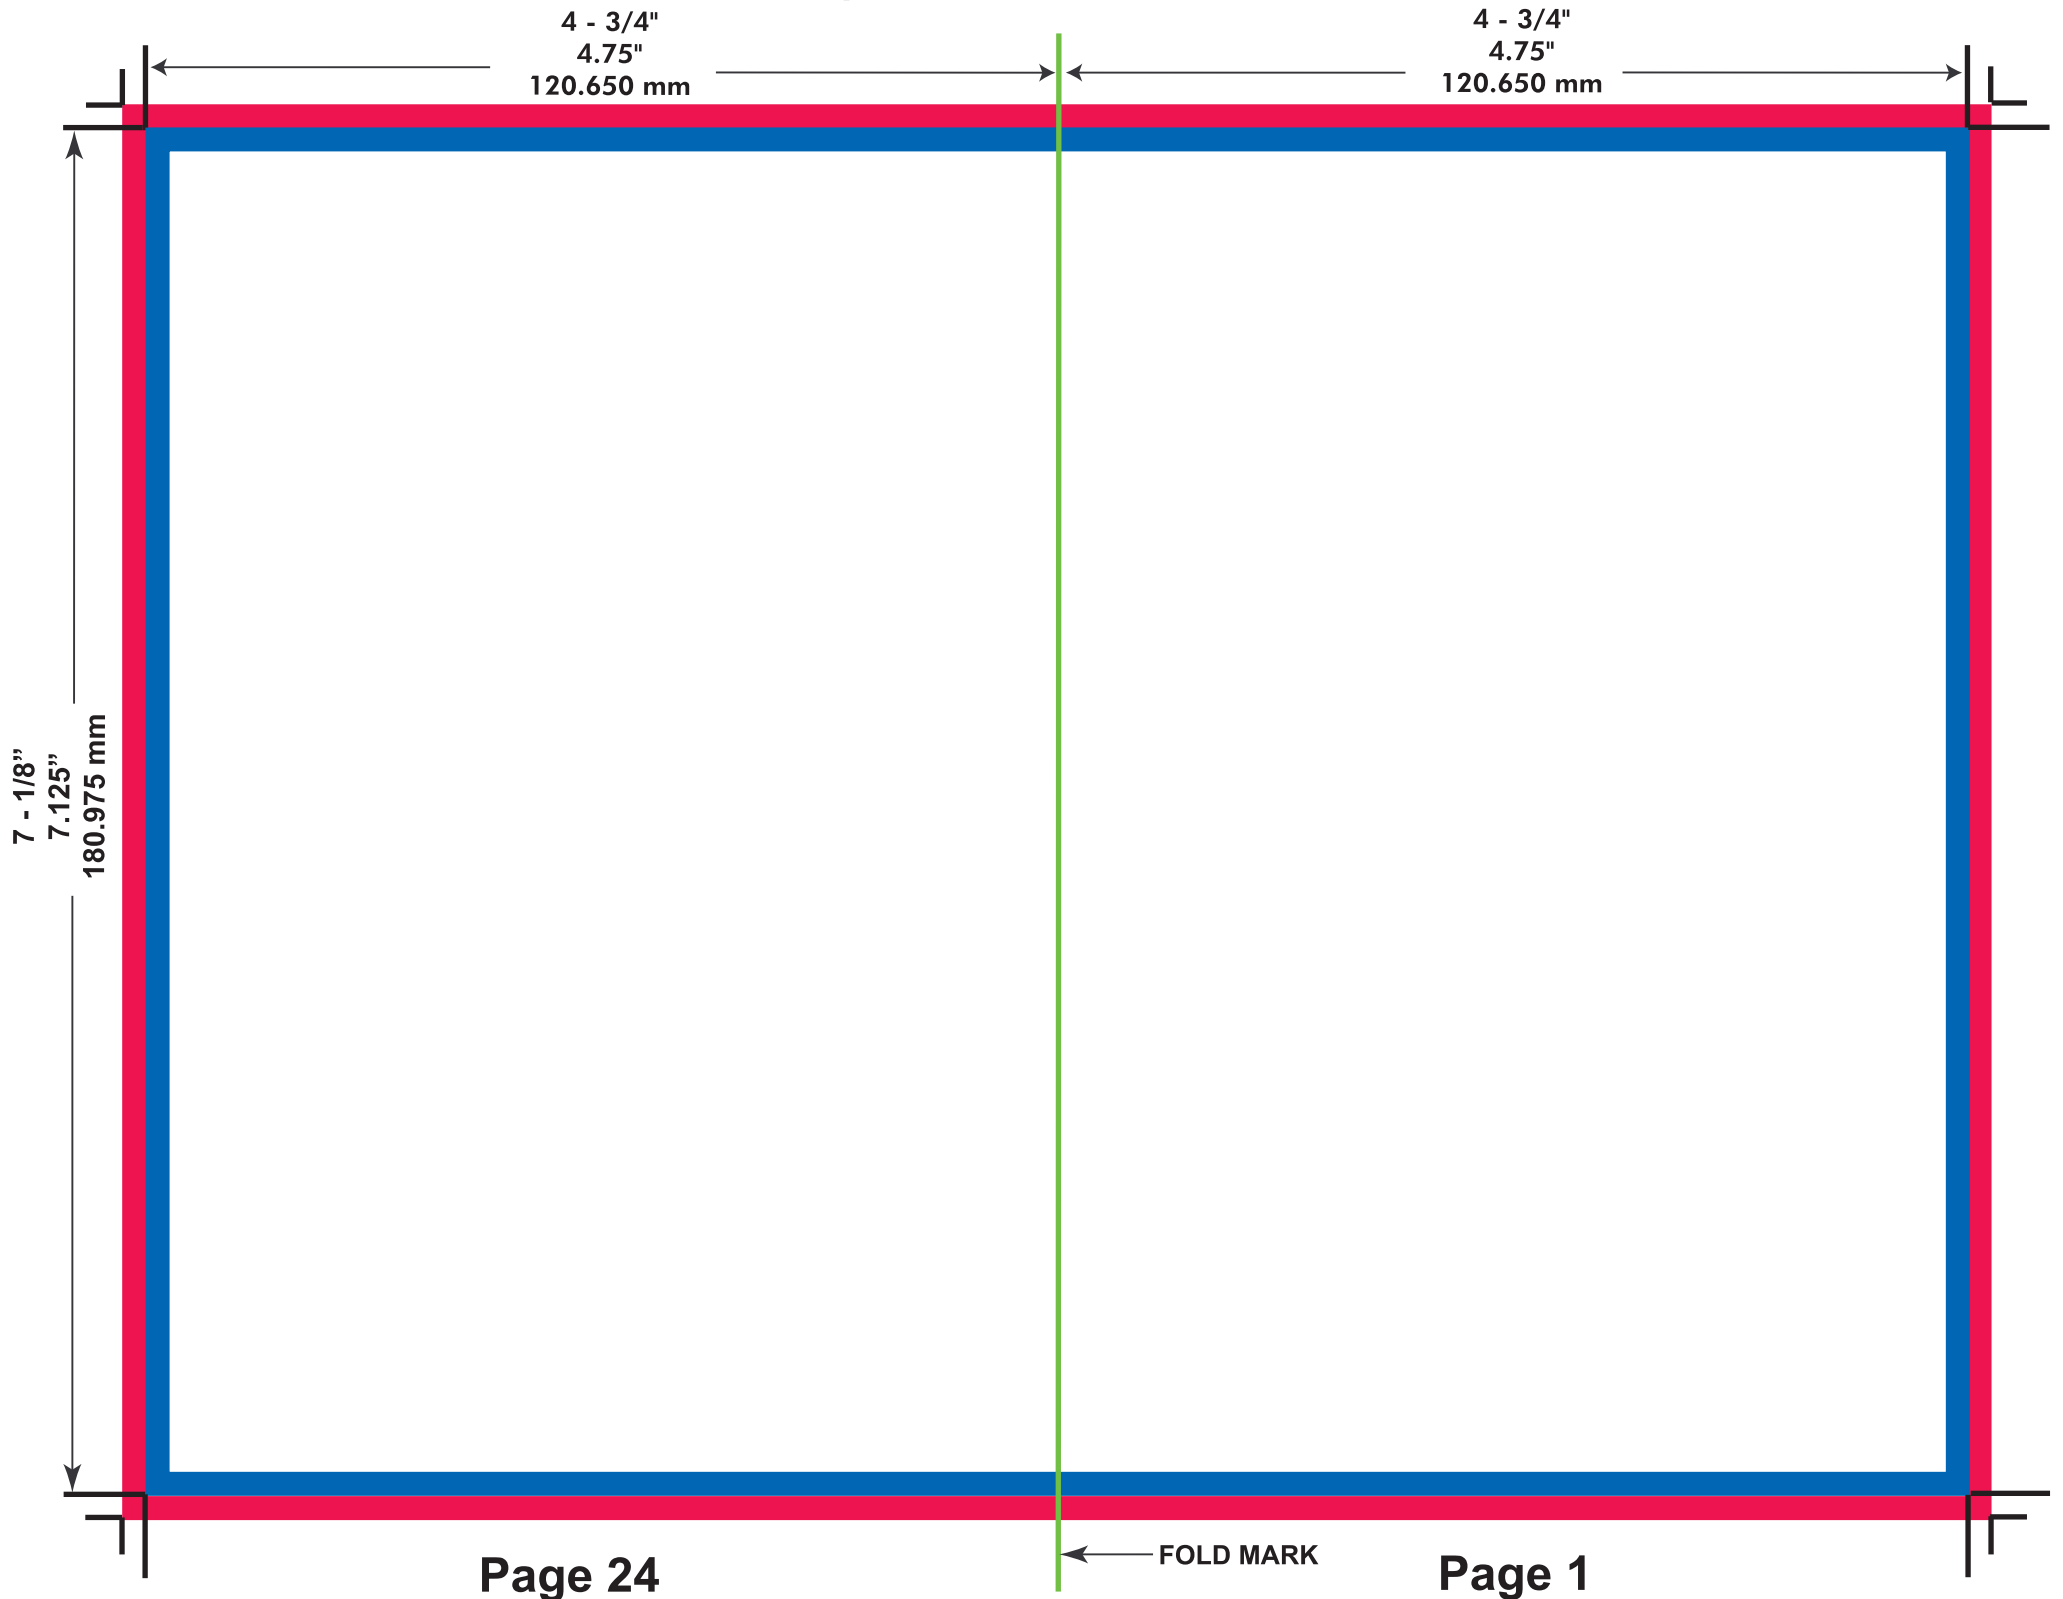

24 Page DVD Booklet

This template is in PRINTER SPREADS

To ensure quality...

- Your design must be prepared using one the native programs listed on our website.
- Your file should not be saved in a 72 dpi file format
- Color should be in CMYK Format.

Bleed Area
 Final Size Area

This template is used for reference only and is formatted for CMYK Output.