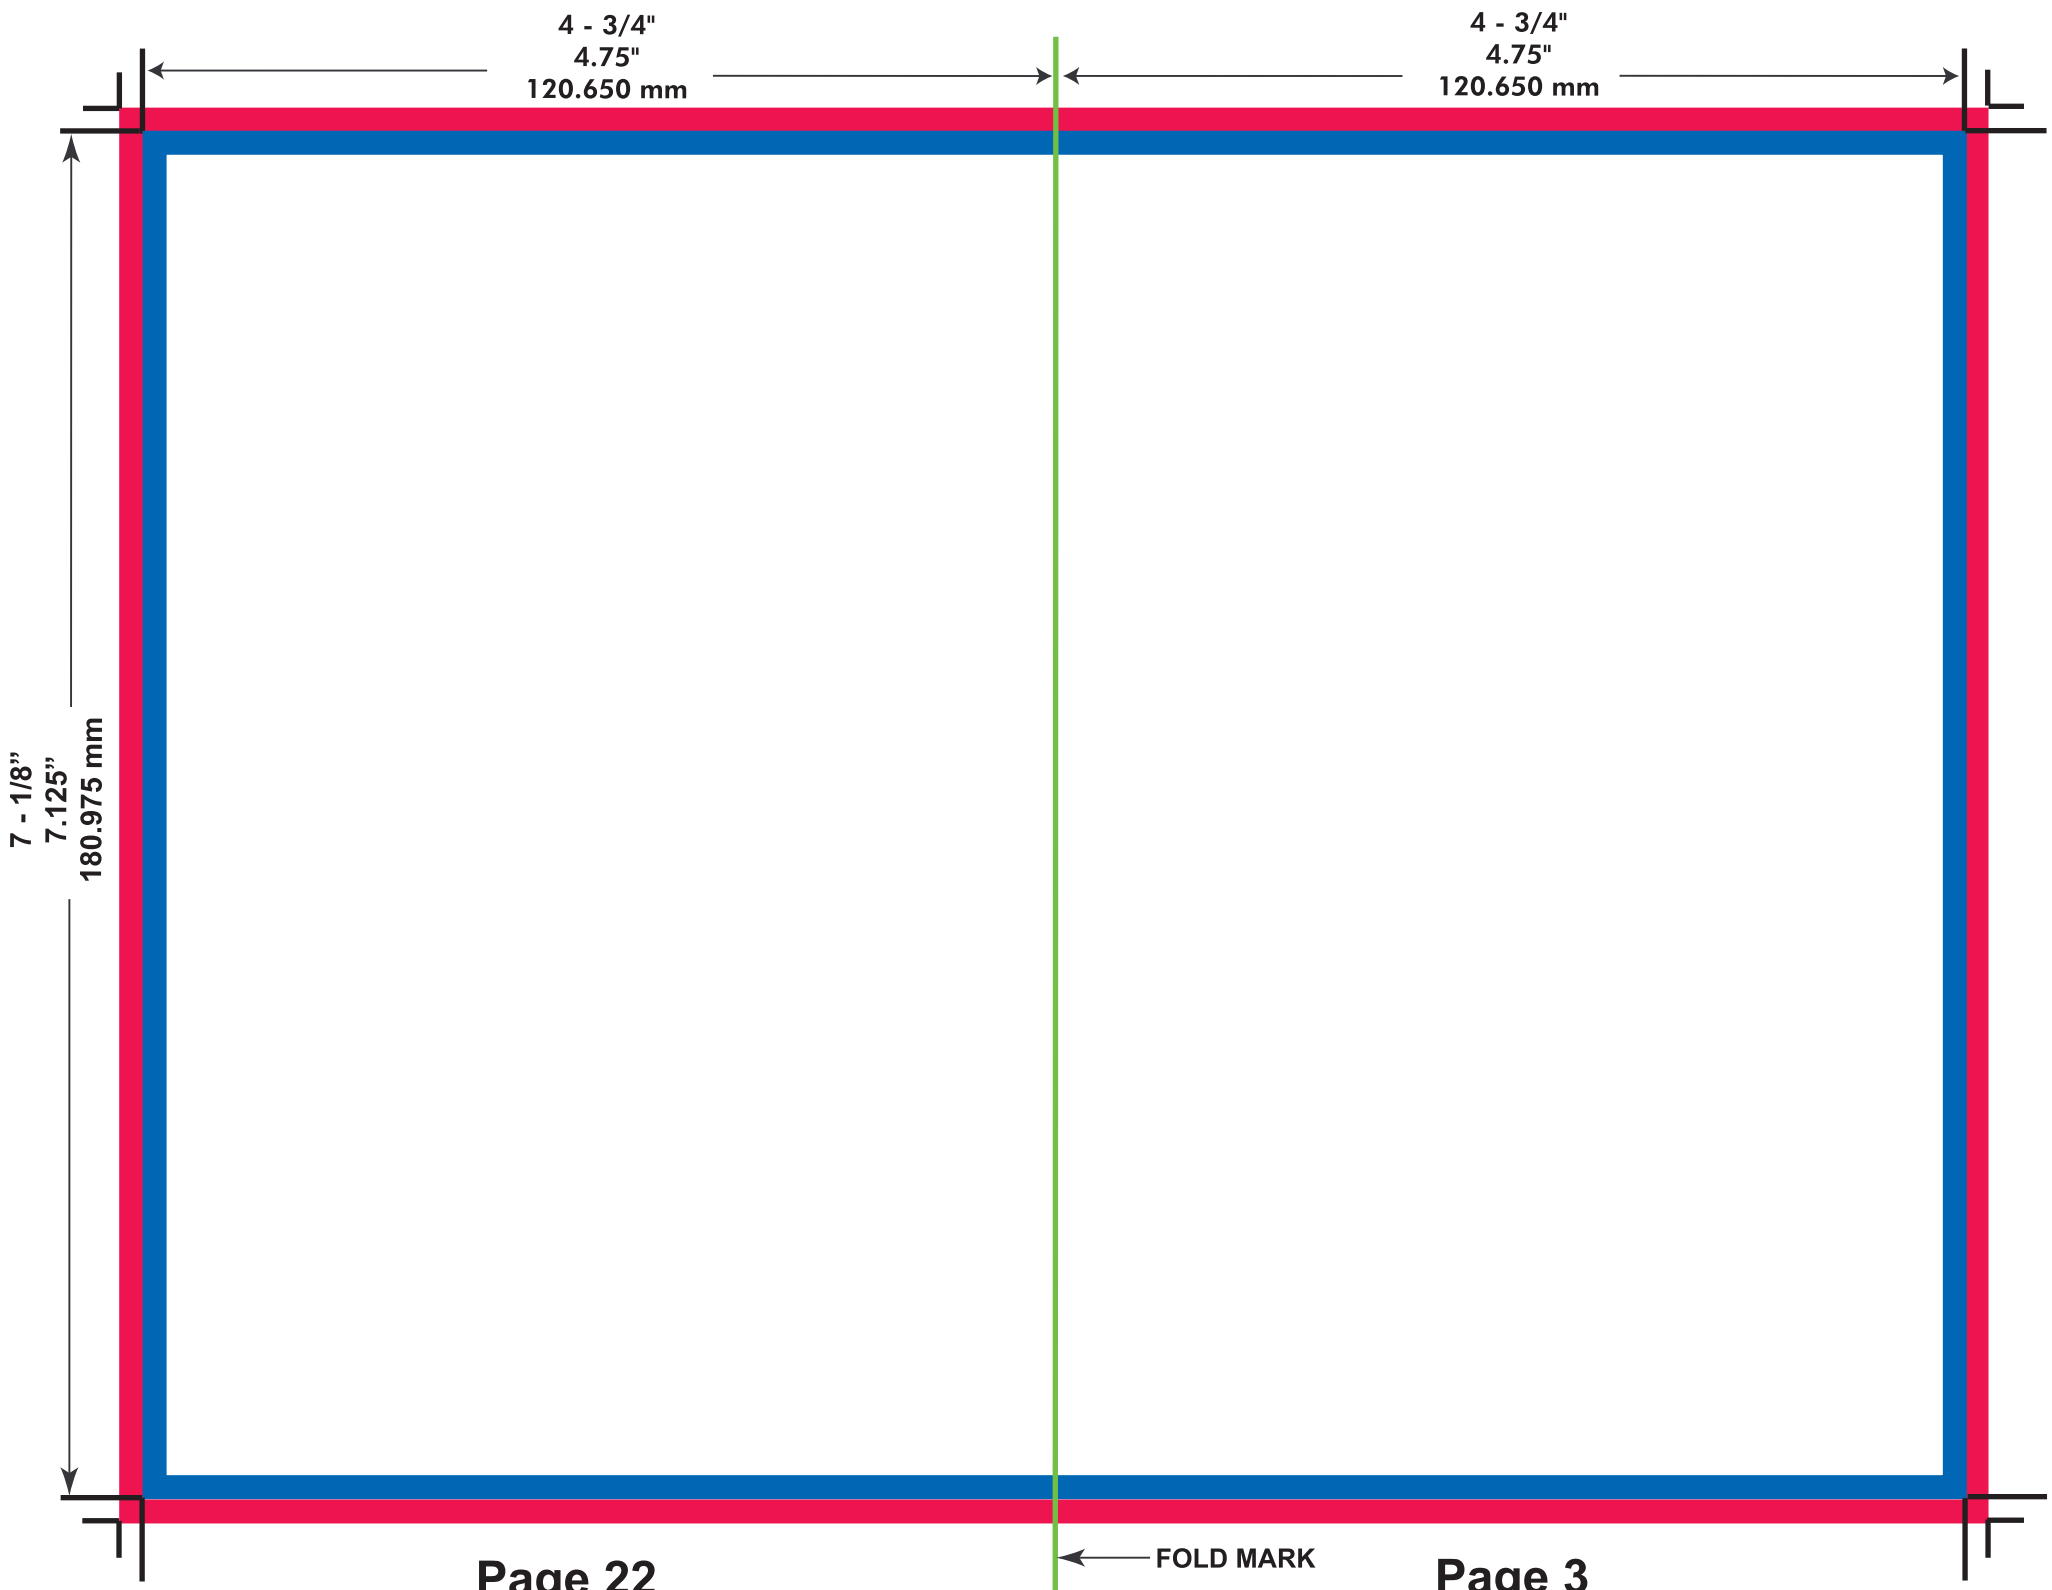

 **Bleed Area**
 **Final Size Area**

This template is used for reference only and is formatted for CMYK Output.

4 - 3/4"
4.75"
120.650 mm

4 - 3/4"
4.75"
120.650 mm

7 - 1/8"
7.125"
180.975 mm

Page 2

FOLD MARK

Page 23

 Final Size Area

 Bleed Area

This template is used for reference only and is formatted for CMYK Output.

4 - 3/4"
4.75"
120.650 mm

4 - 3/4"
4.75"
120.650 mm

7 - 1/8"
7.125"
180.975 mm

Page 22

Page 16

Page 9

← FOLD MARK

 **Final Size Area**

 **Bleed Area**

This template is used for reference only and is formatted for CMYK Output.

4 - 3/4"
4.75"
120.650 mm

4 - 3/4"
4.75"
120.650 mm

4 - 3/4"
4.75"
120.650 mm

7 - 1/8"
7.125"
180.975 mm

Page 14

FOLD MARK

Page 11

 Final Size Area

 Bleed Area

This template is used for reference only and is formatted for CMYK Output.