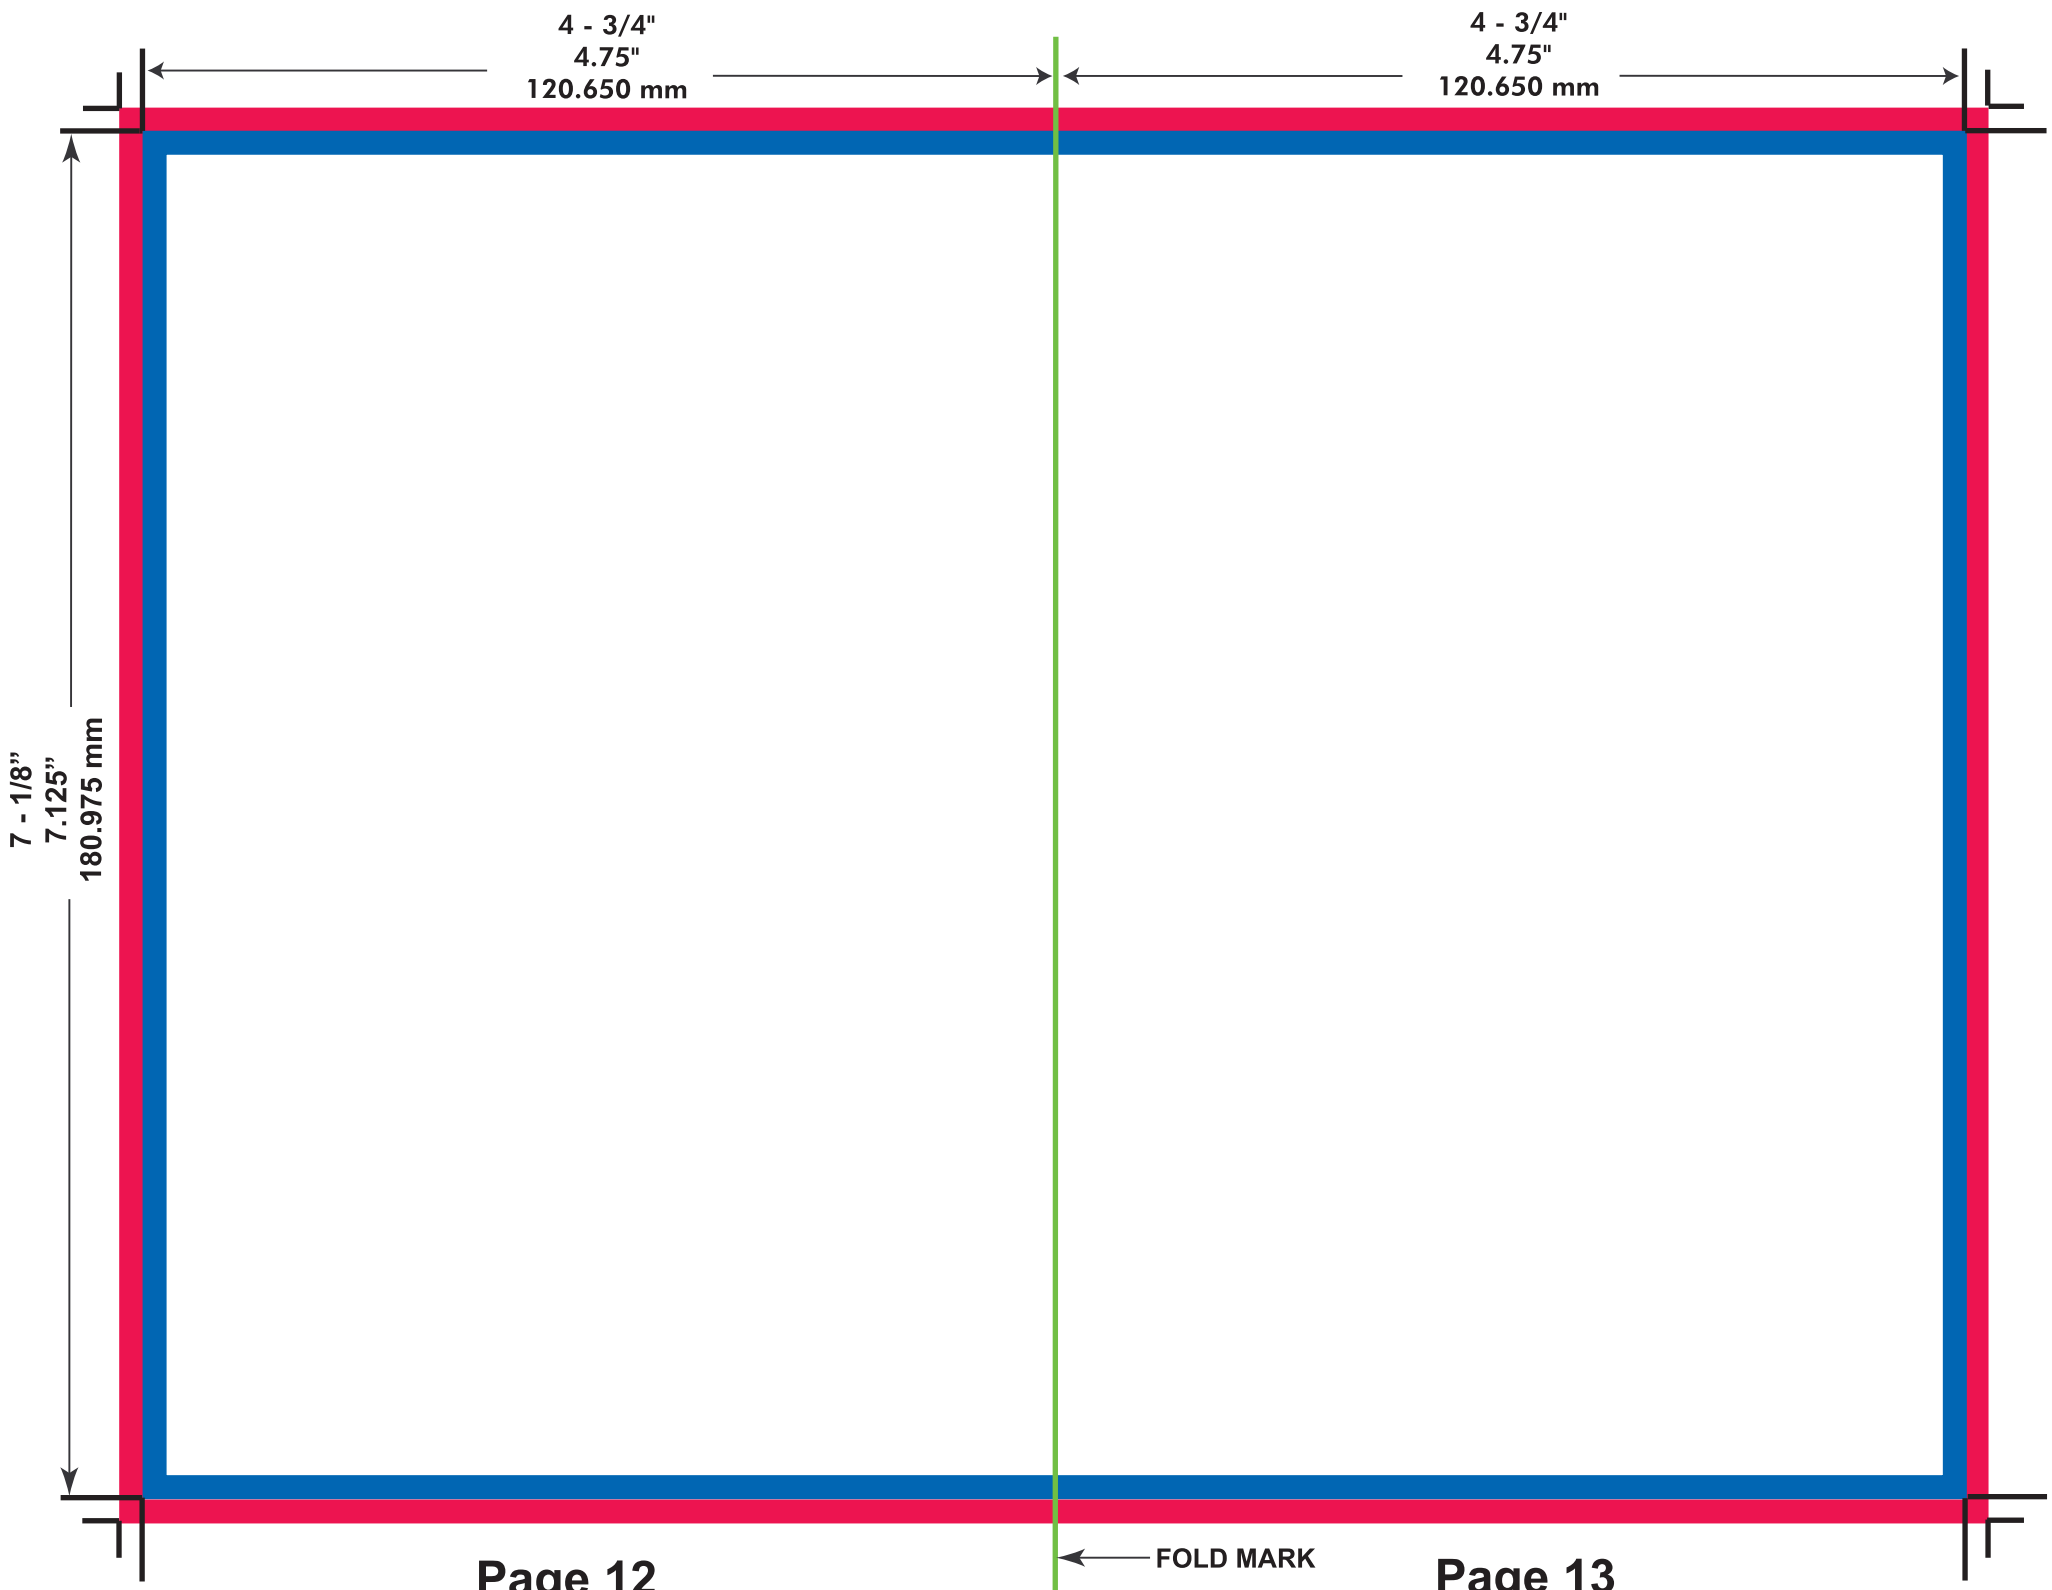

 **Bleed Area**
 **Final Size Area**

This template is used for reference only and is formatted for CMYK Output.

4 - 3/4"
4.75"
120.650 mm

4 - 3/4"
4.75"
120.650 mm

7 - 1/8"
7.125"
180.975 mm

Page 2

FOLD MARK

Page 16

Page 9

← FOLD MARK

 **Final Size Area**

 **Bleed Area**

This template is used for reference only and is formatted for CMYK Output.

4 - 3/4"
4.75"
120.650 mm

4 - 3/4"
4.75"
120.650 mm

7 - 1/8"
7.125"
180.975 mm

Page 10

FOLD MARK

Page 15

 Final Size Area

 Bleed Area

This template is used for reference only and is formatted for CMYK Output.

4 - 3/4"
4.75"
120.650 mm

4 - 3/4"
4.75"
120.650 mm

7 - 1/8"
7.125"
180.975 mm

Page 14

FOLD MARK

Page 11

 Final Size Area

 Bleed Area

This template is used for reference only and is formatted for CMYK Output.