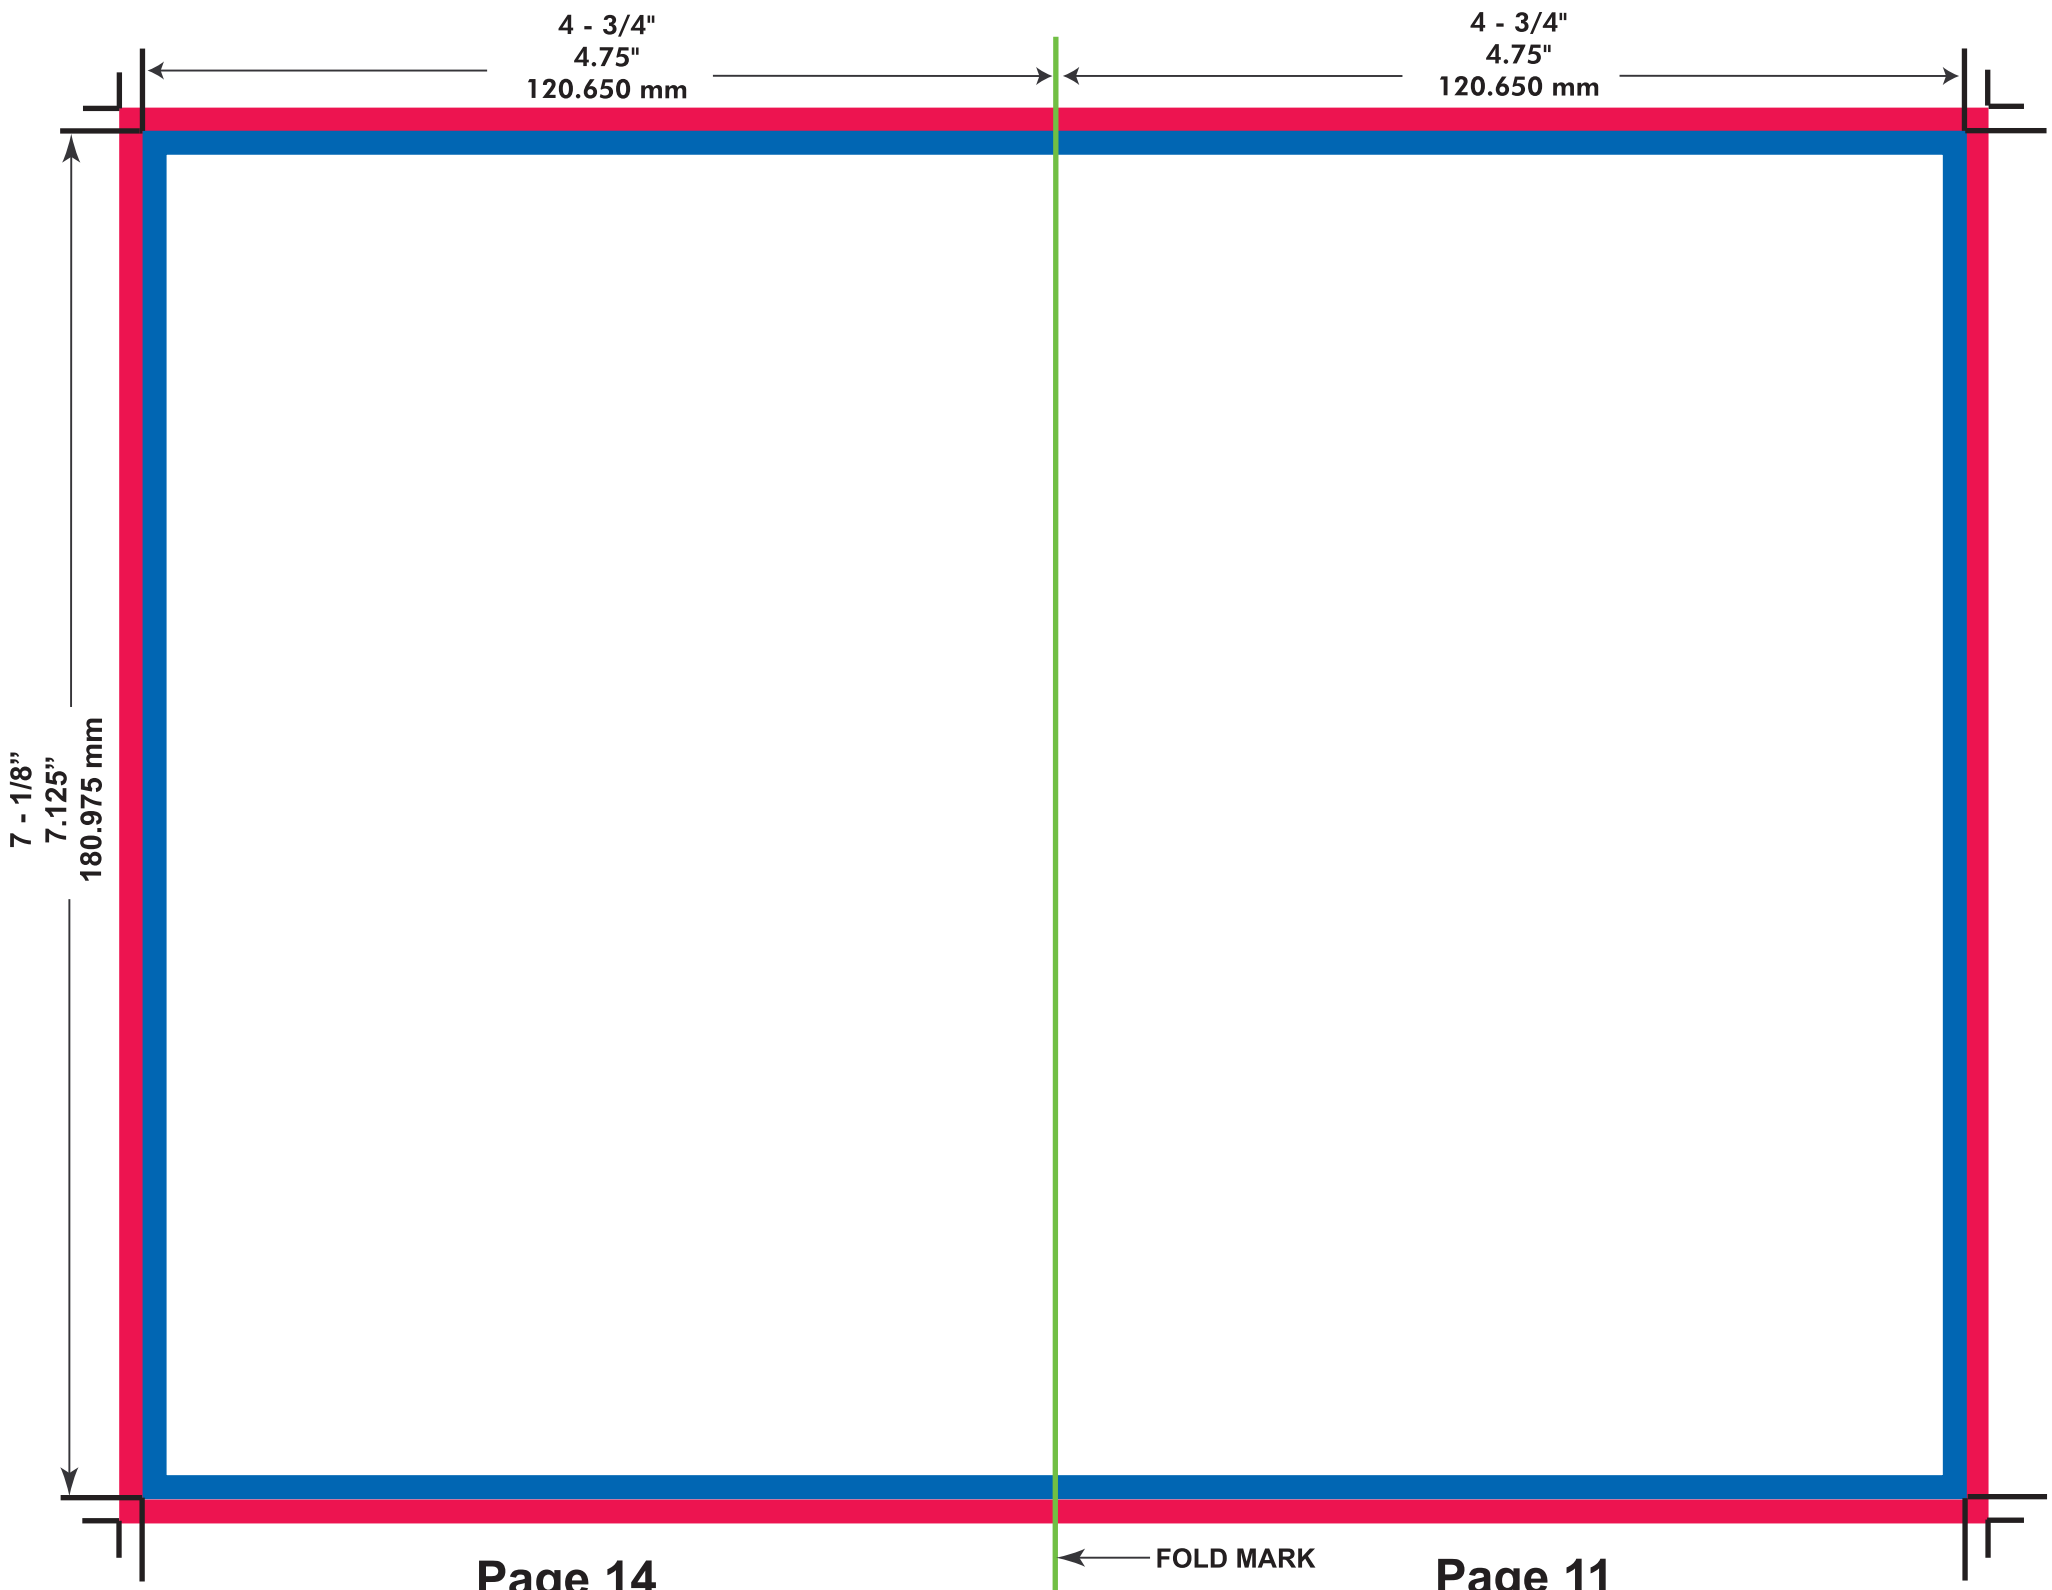

 **Bleed Area**
 **Final Size Area**

This template is used for reference only and is formatted for CMYK Output.

4 - 3/4"
4.75"
120.650 mm

4 - 3/4"
4.75"
120.650 mm

7 - 1/8"
7.125"
180.975 mm

Page 2

FOLD MARK

Page 16

Page 9

← FOLD MARK

 **Final Size Area**

 **Bleed Area**

This template is used for reference only and is formatted for CMYK Output.

4 - 3/4"
4.75"
120.650 mm

4 - 3/4"
4.75"
120.650 mm

7 - 1/8"
7.125"
180.975 mm

Page 10

FOLD MARK

Page 15

 Final Size Area

 Bleed Area

This template is used for reference only and is formatted for CMYK Output.

4 - 3/4"
4.75"
120.650 mm

4 - 3/4"
4.75"
120.650 mm

7 - 1/8"
7.125"
180.975 mm

Page 14

FOLD MARK

Page 11

 Final Size Area

 Bleed Area

This template is used for reference only and is formatted for CMYK Output.