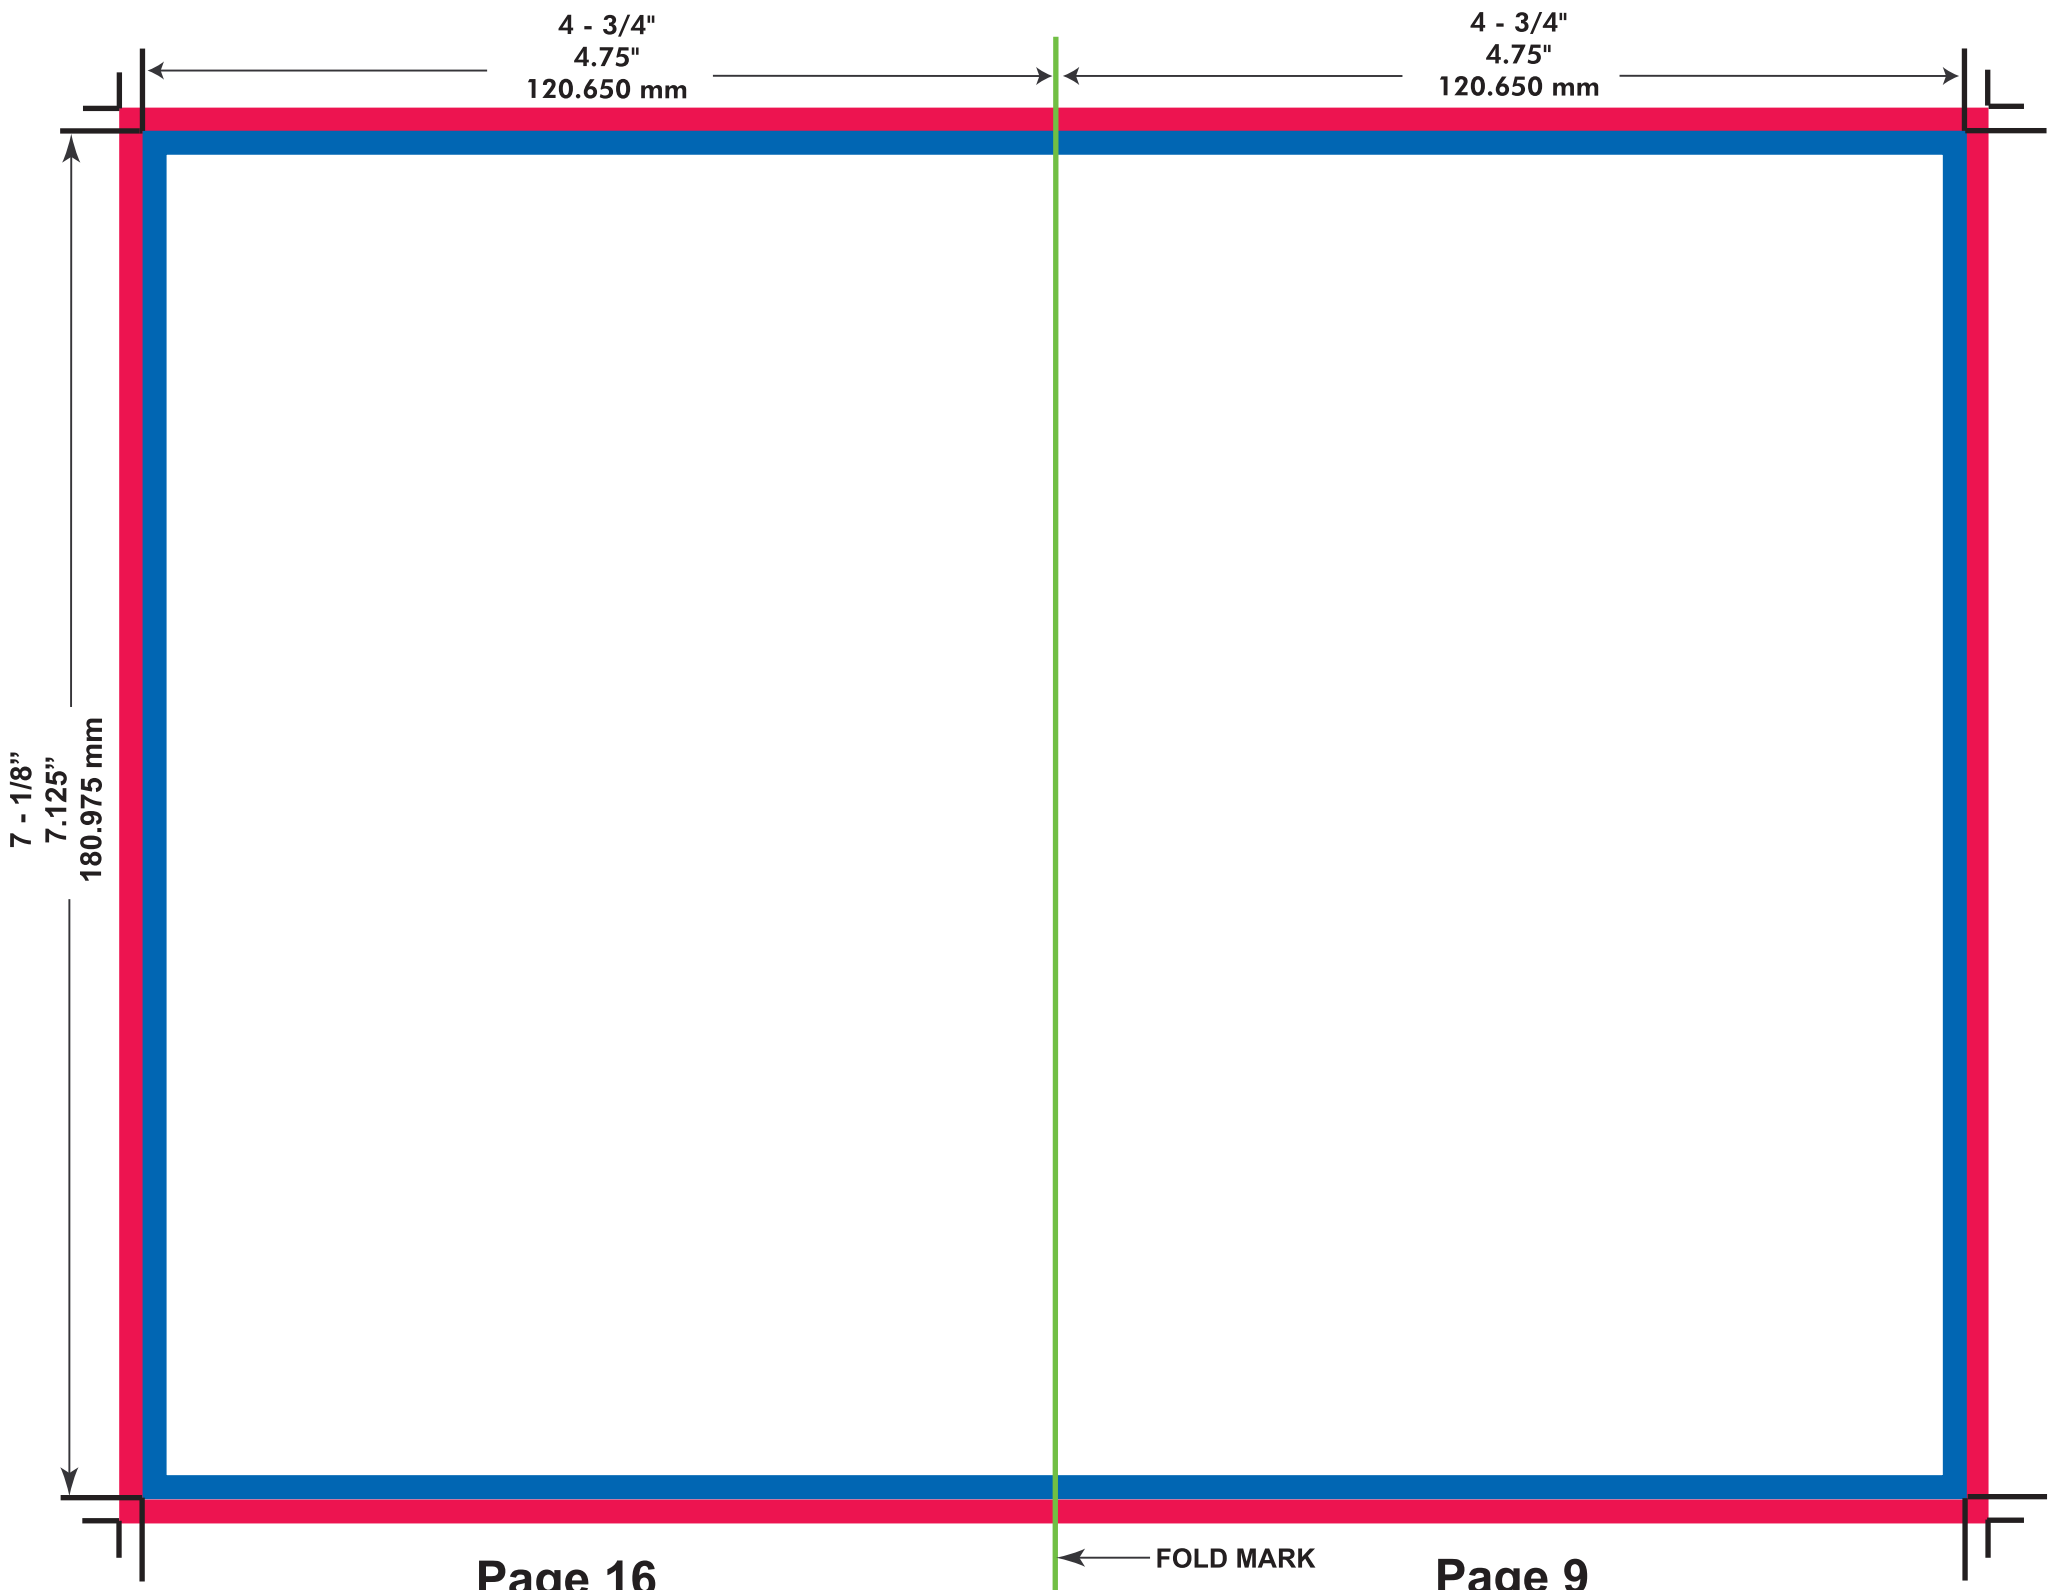

Bleed Area

This template is used for reference only and is formatted for CMYK Output.

Page 8

Page 17

FOLD MARK

 Final Size Area

 Bleed Area

This template is used for reference only and is formatted for CMYK Output.

Page 16

Page 9

← FOLD MARK

 **Final Size Area**

 **Bleed Area**

This template is used for reference only and is formatted for CMYK Output.

4 - 3/4"
4.75"
120.650 mm

4 - 3/4"
4.75"
120.650 mm

7 - 1/8"
7.125"
180.975 mm

Page 10

FOLD MARK

Page 15

 Final Size Area

 Bleed Area

This template is used for reference only and is formatted for CMYK Output.

4 - 3/4"
4.75"
120.650 mm

4 - 3/4"
4.75"
120.650 mm

7 - 1/8"
7.125"
180.975 mm

Page 14

FOLD MARK

Page 11

 Final Size Area

 Bleed Area

This template is used for reference only and is formatted for CMYK Output.