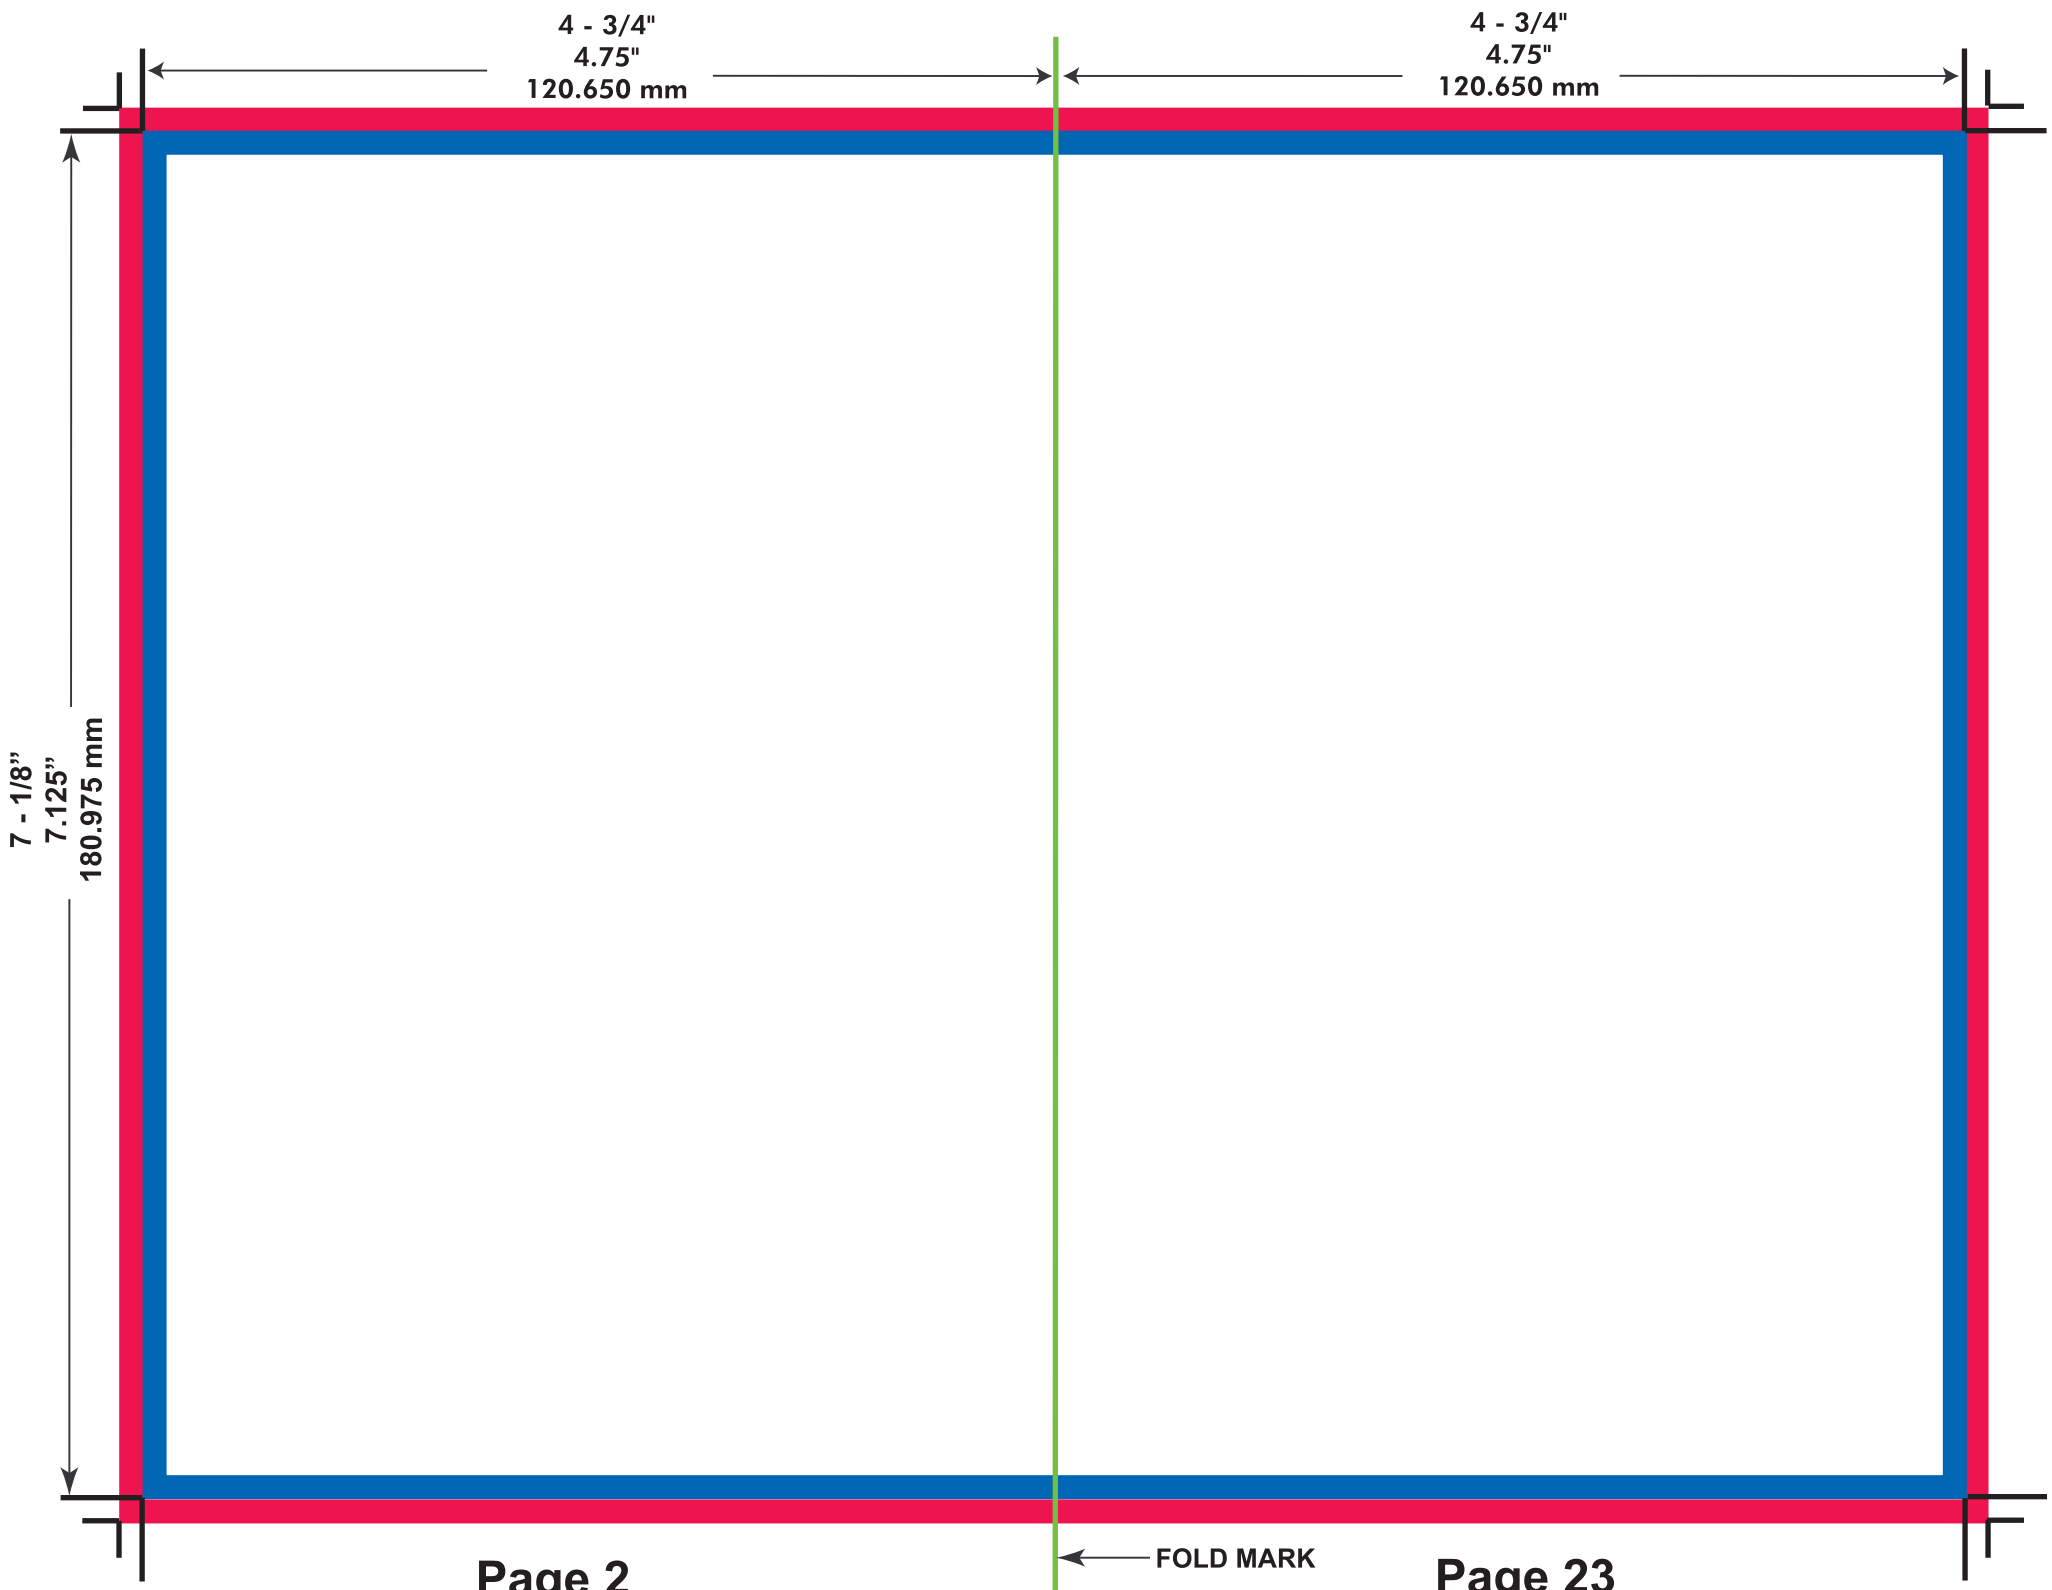

 **Bleed Area**
 **Final Size Area**

This template is used for reference only and is formatted for CMYK Output.

4 - 3/4"
4.75"
120.650 mm

4 - 3/4"
4.75"
120.650 mm

7 - 1/8"
7.125"
180.975 mm

Page 2

FOLD MARK

Page 23

 Final Size Area

 Bleed Area

This template is used for reference only and is formatted for CMYK Output.

4 - 3/4"
4.75"
120.650 mm

4 - 3/4"
4.75"
120.650 mm

7 - 1/8"
7.125"
180.975 mm

Page 22

Page 16

Page 9

← FOLD MARK

 **Final Size Area**

 **Bleed Area**

This template is used for reference only and is formatted for CMYK Output.

4 - 3/4"
4.75"
120.650 mm

4 - 3/4"
4.75"
120.650 mm

4 - 3/4"
4.75"
120.650 mm

7 - 1/8"
7.125"
180.975 mm

Page 14

FOLD MARK

Page 11

 Final Size Area

 Bleed Area

This template is used for reference only and is formatted for CMYK Output.