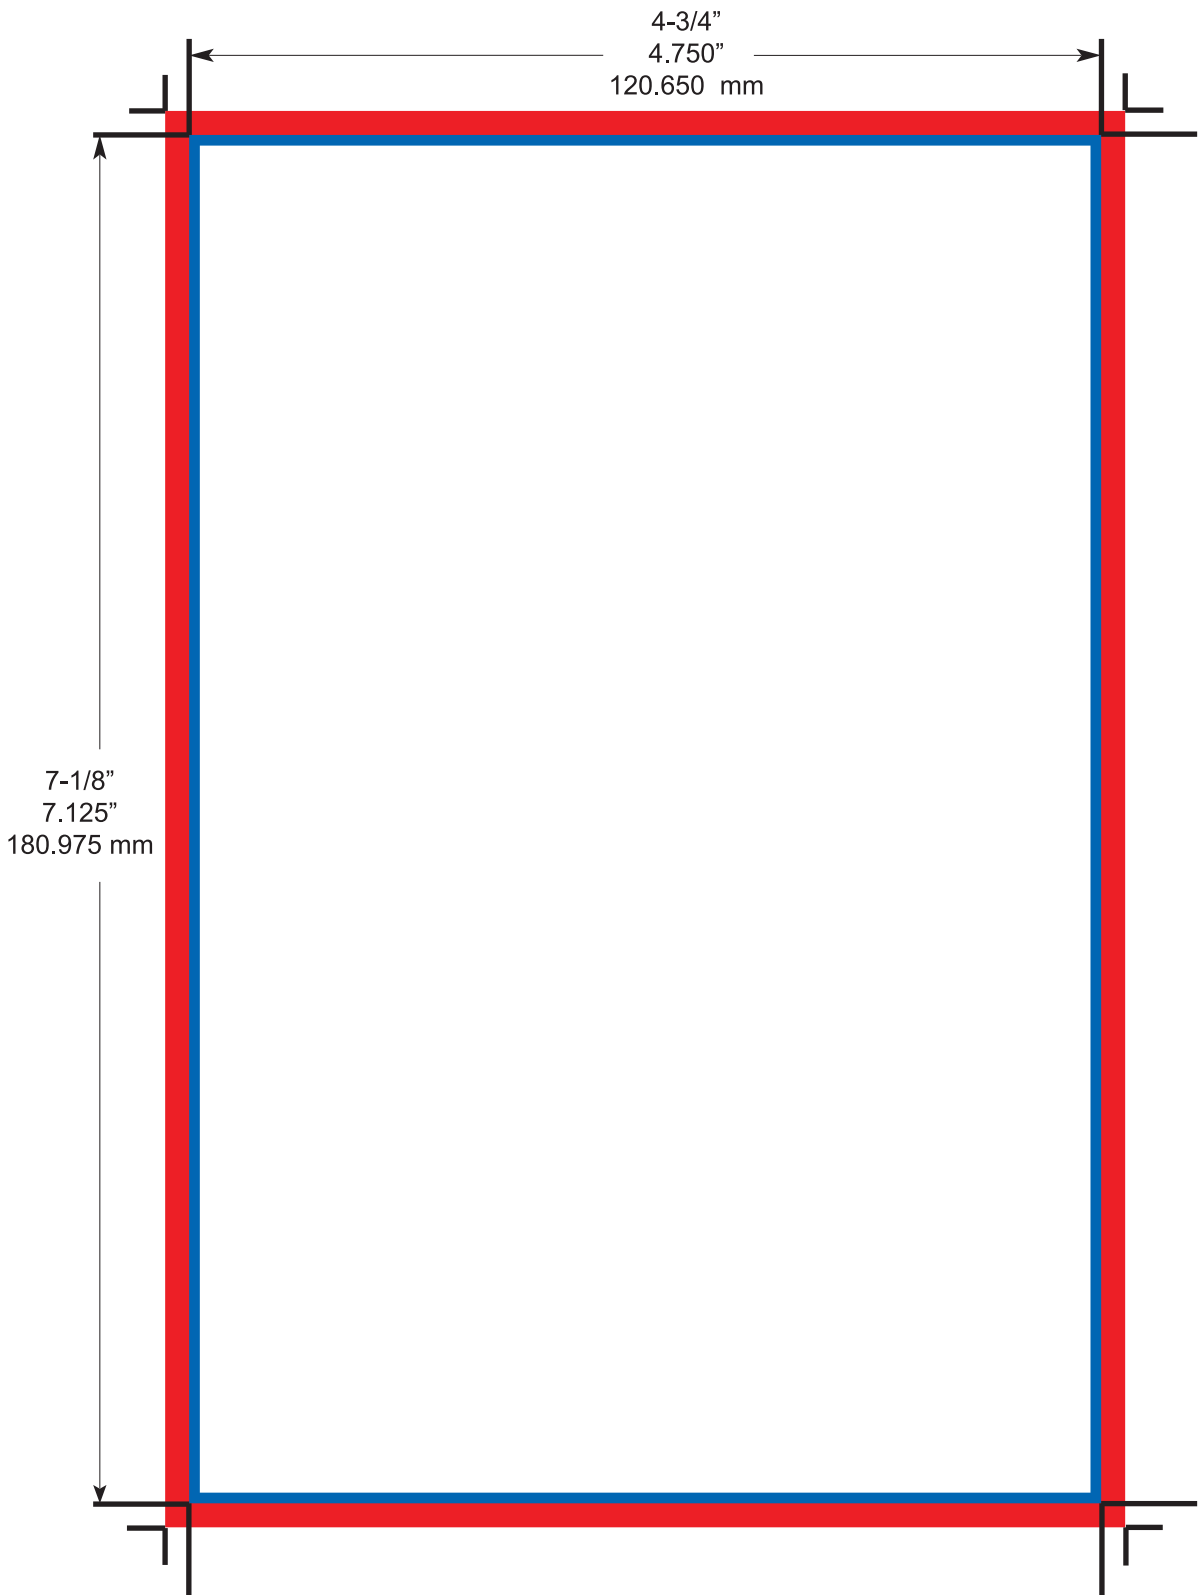

2-Page DVD Insert

(Can be used for Front and Back)

This template is used for reference only and is formatted for CMYK Output.

To ensure quality...

- * Your design must be prepared using one the native programs listed on our website.
- * Your file should not be saved in a 72 dpi file format
- * Color should be in CMYK Format.

 **Bleed Area**
 **Final Size Area**