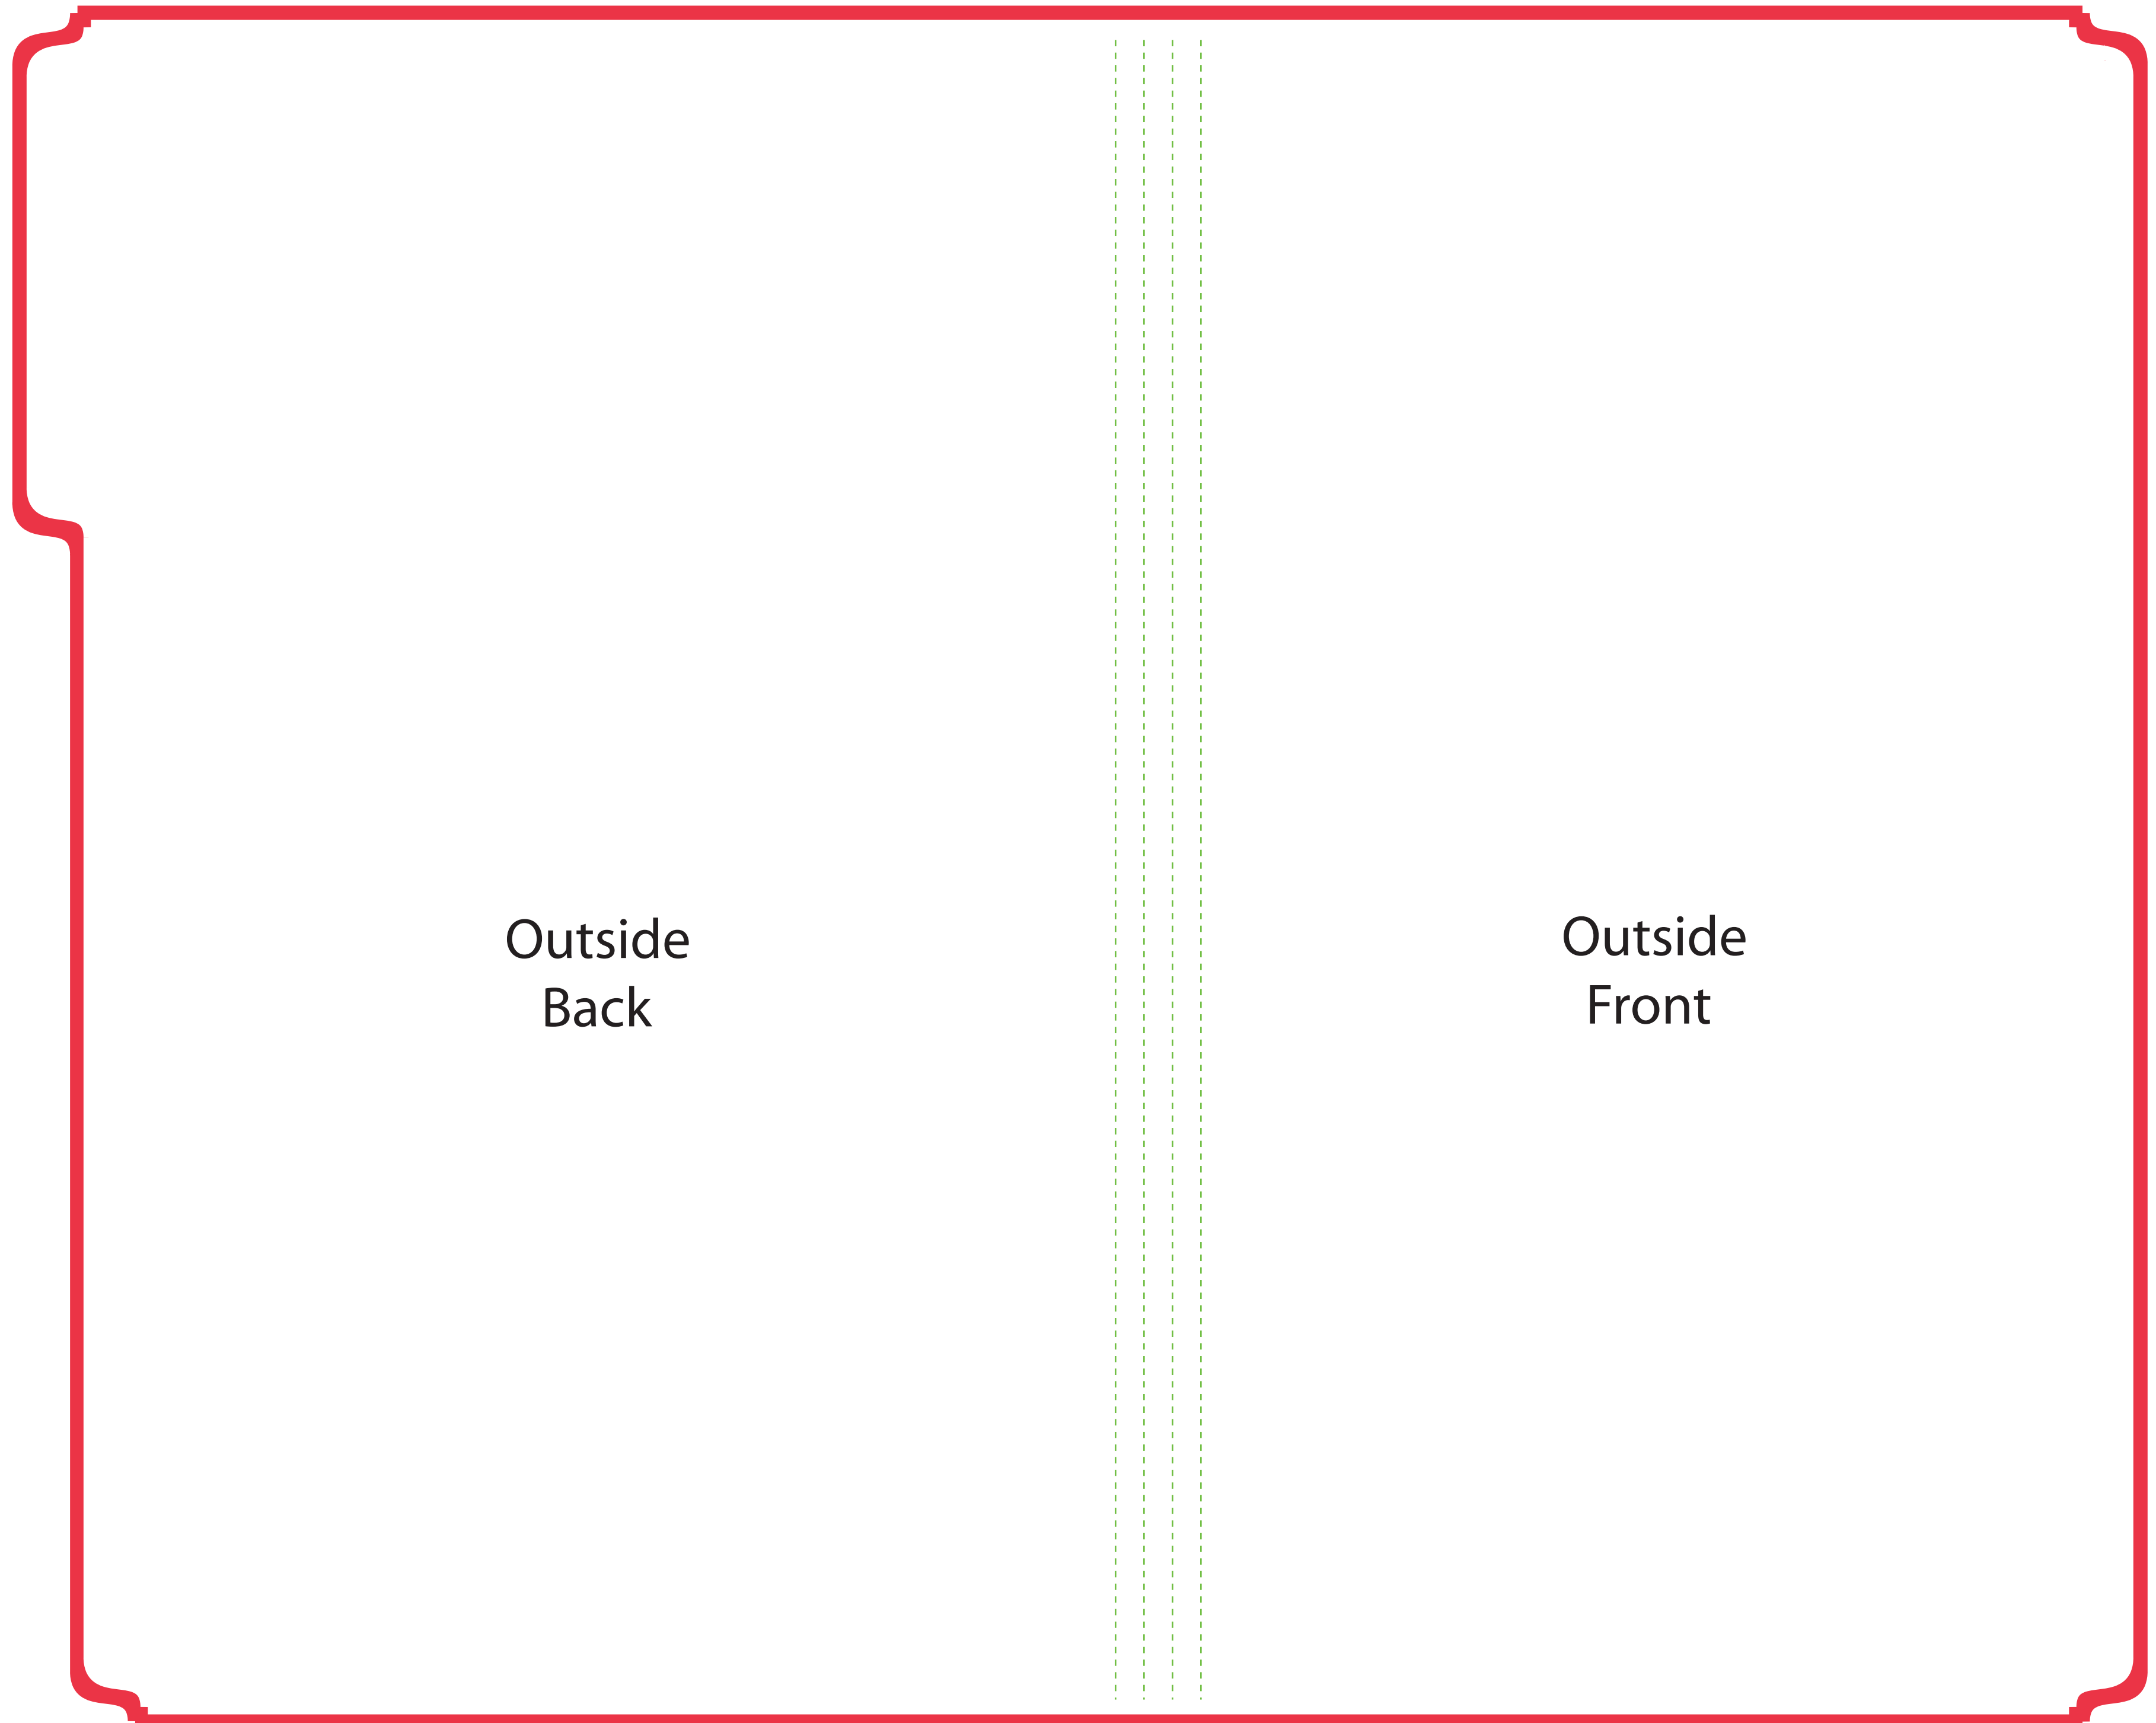

Legal File Folder Outside View (14.75" x 9.5" x.5" Tab Extension)

To ensure quality...

- * Your design must be prepared using one the native programs listed on our website.
- * Your file should not be saved in a 72 dpi file format
- * Color should be in CMYK Format.

This template is used for reference only and is formatted for CMYK Output.

-  **Bleed Area**
-  **Final Size Area**
-  **Gusset Score Lines**