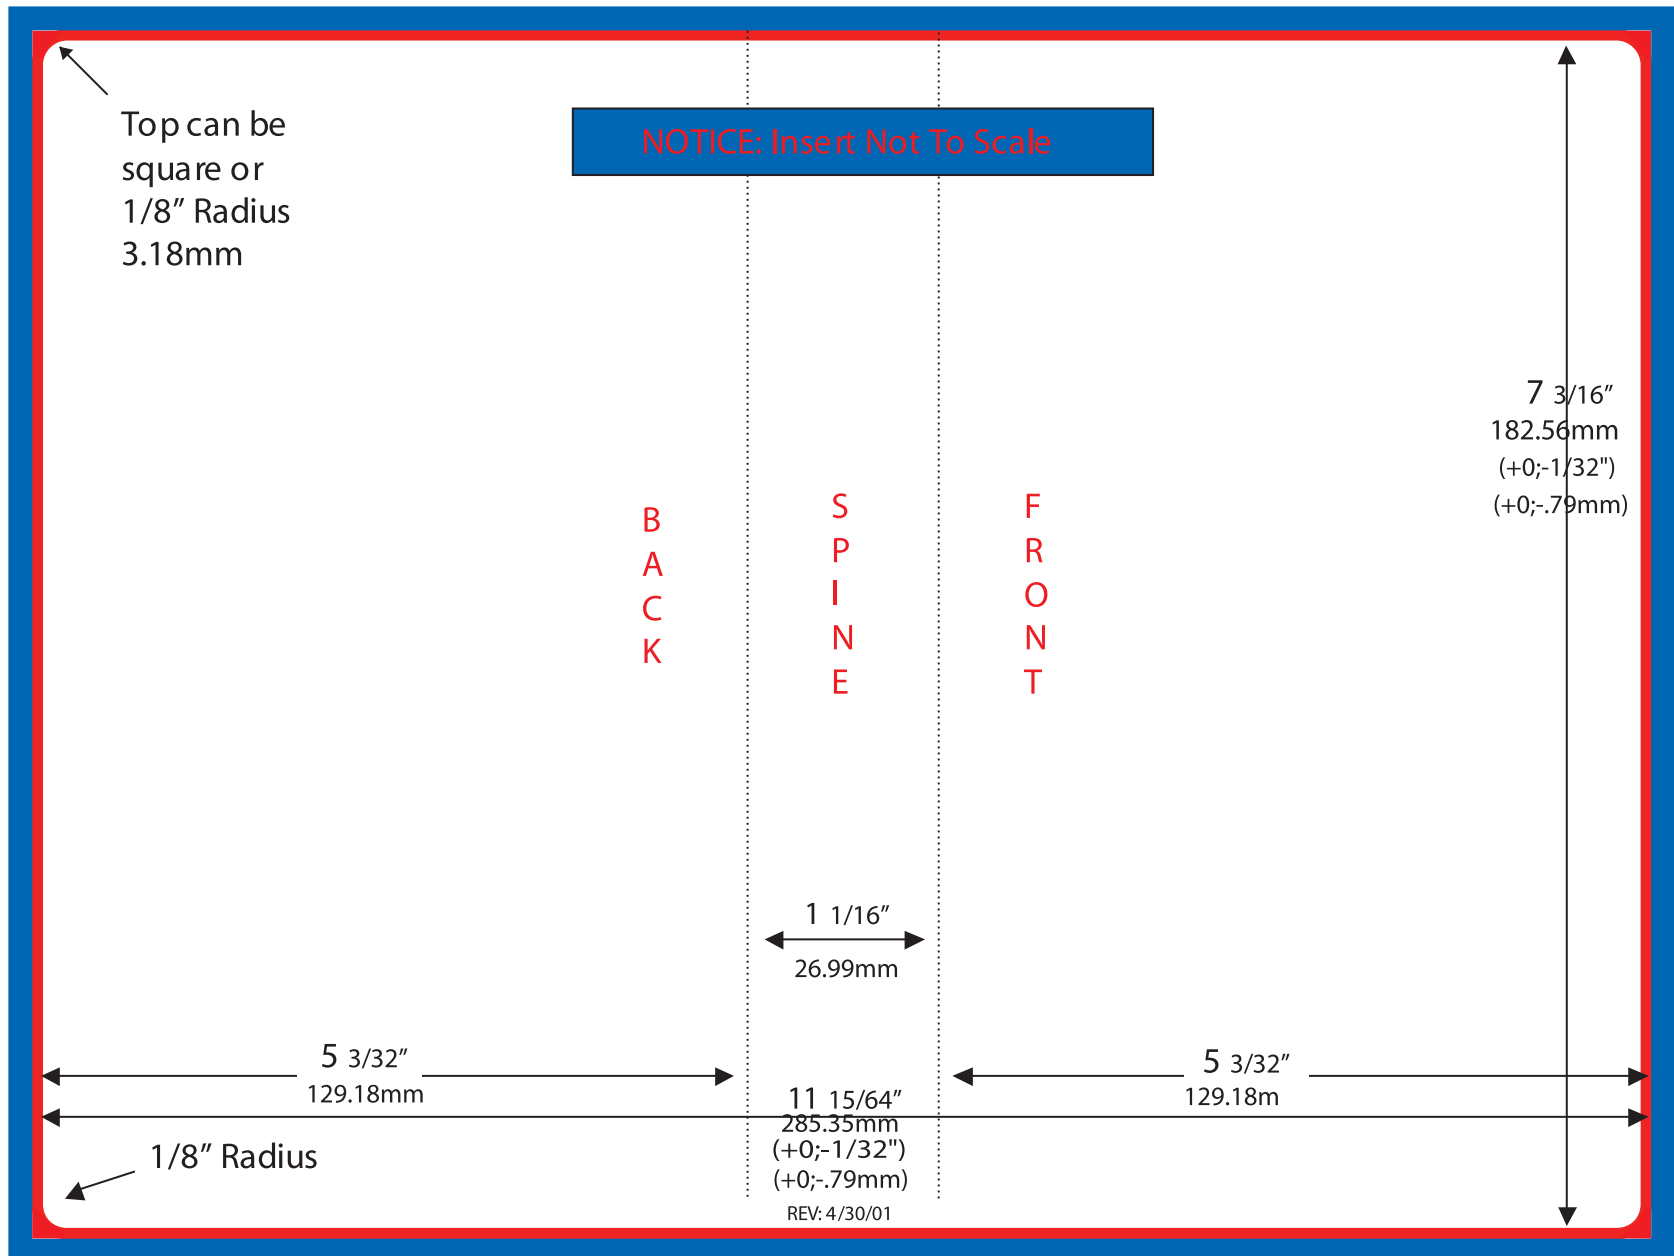

SLIM 3 ALPHApak[®]

Front View (11.234 x 7.1875)

 Image area
 Bleed area