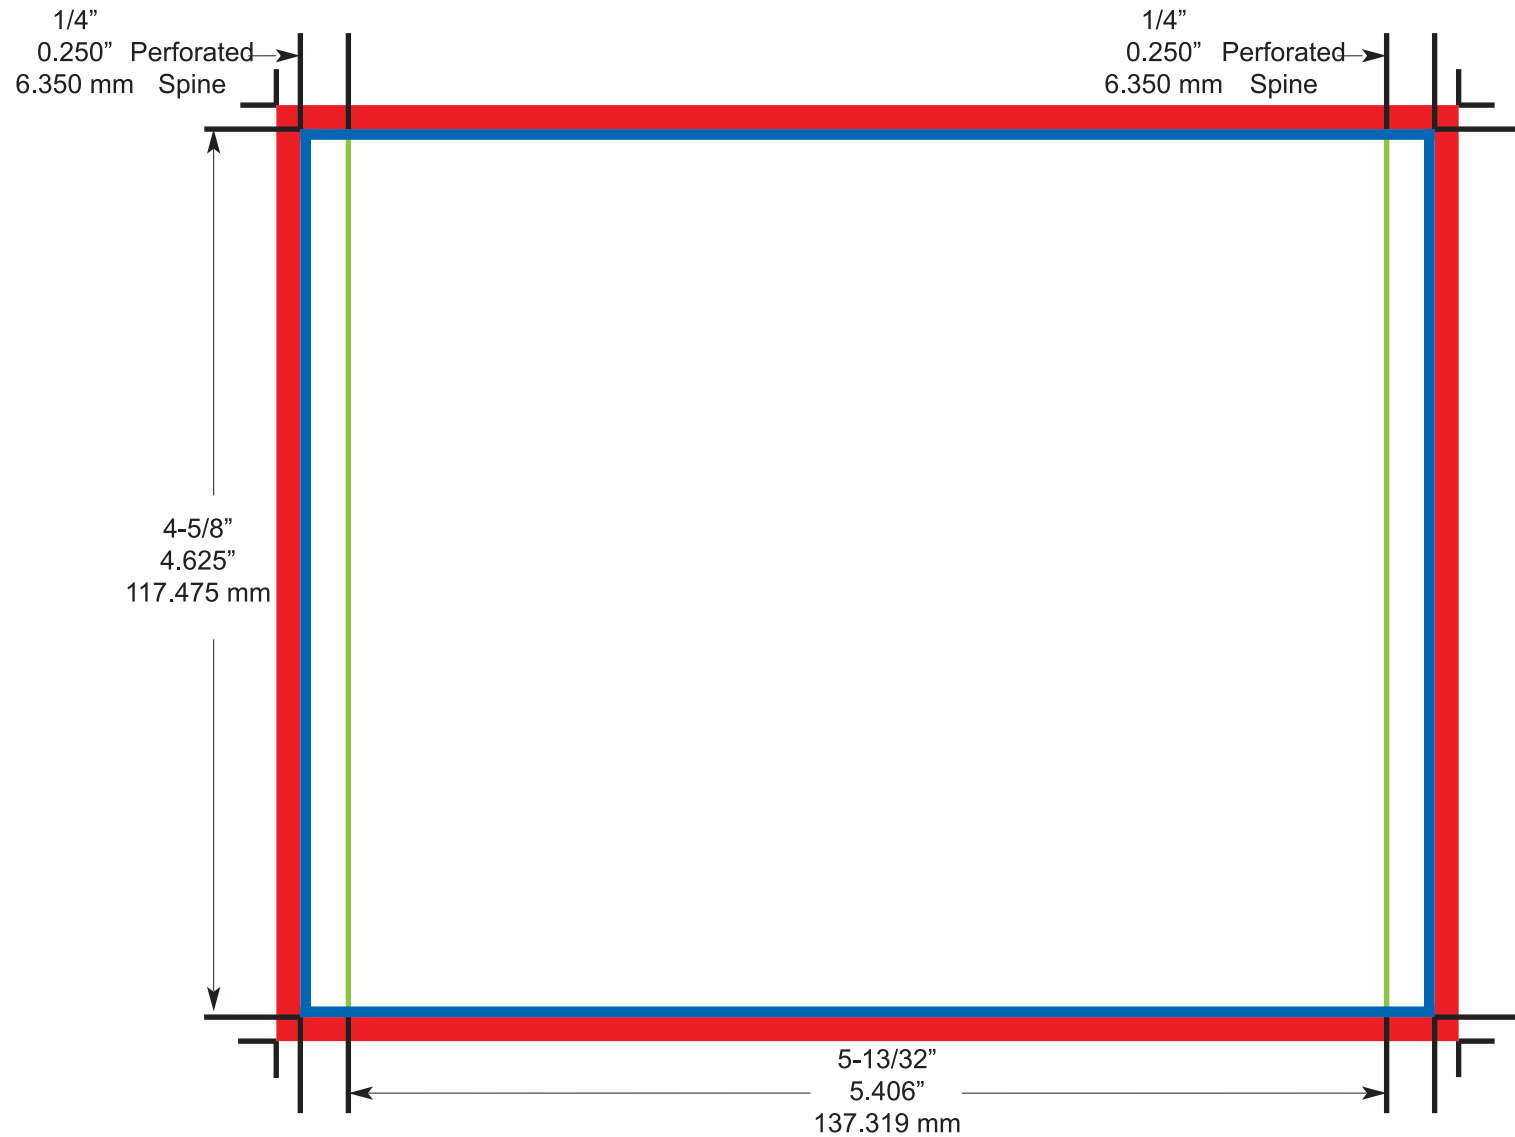

# CD Tray Card

-  **Bleed Area**
-  **Final Size Area**

*This template is used for reference only and is formatted for CMYK Output.*