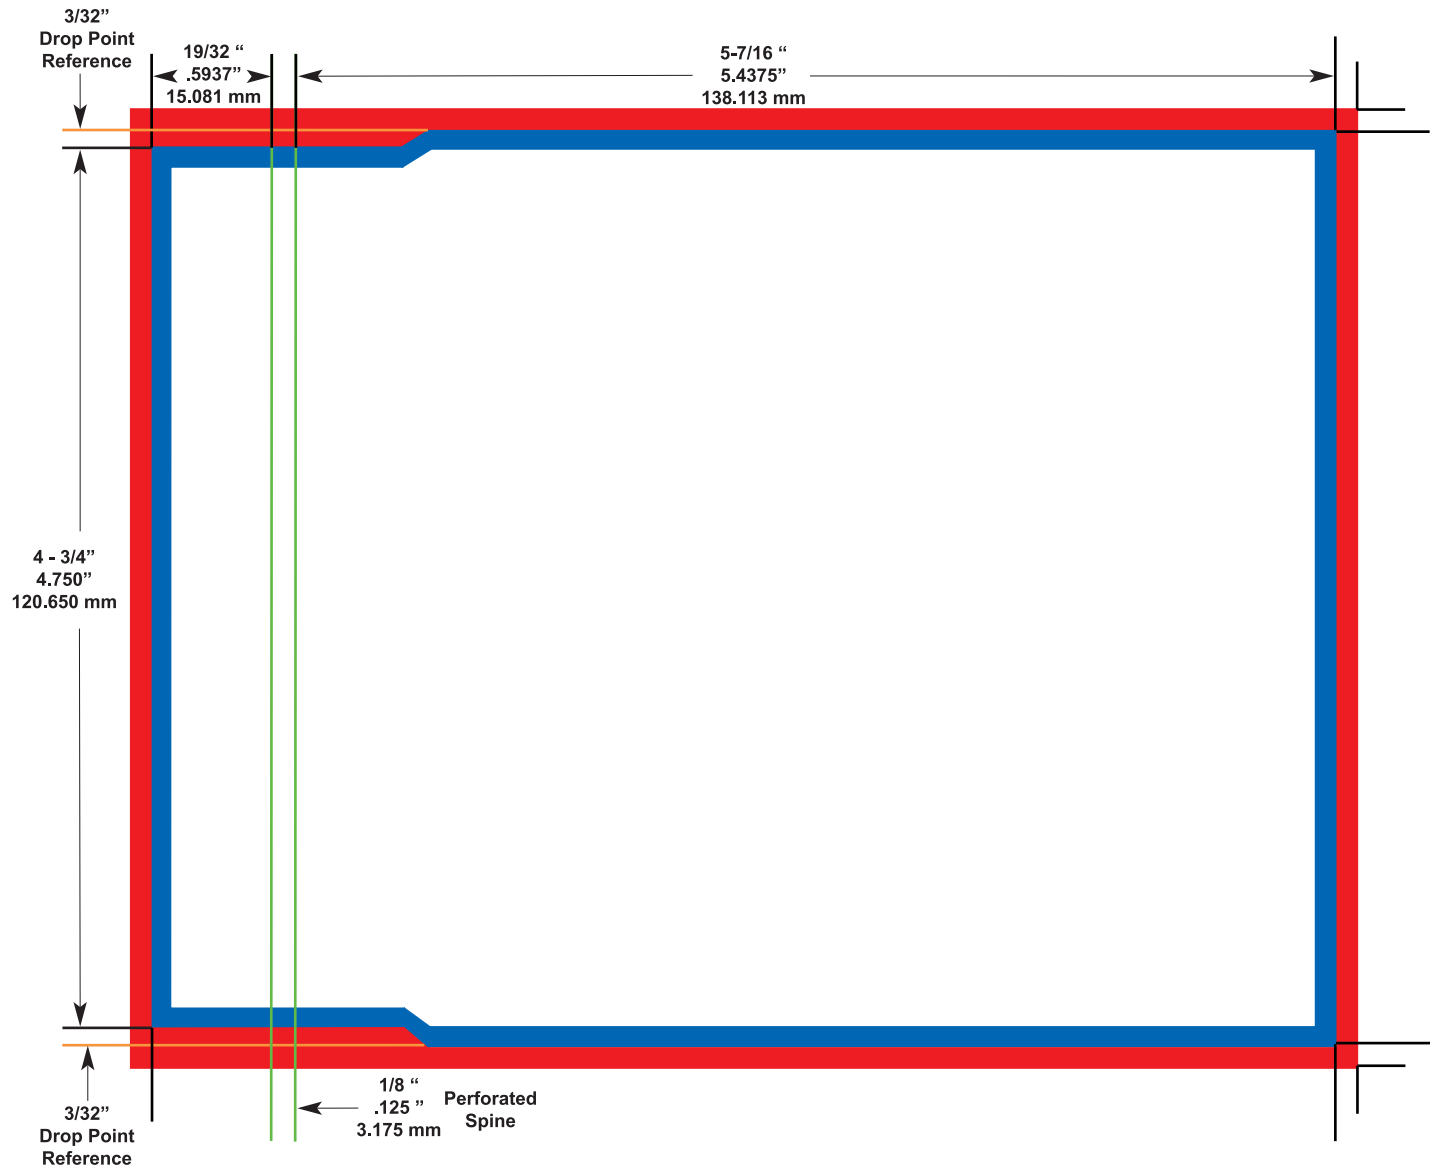

CD / DVD SLIMLINE TRAY

 Final Size Area  Bleed Area

To ensure quality...

- * Your design must be prepared using one the native programs listed on our website.
- * Your file should not be saved in a 72 dpi file format
- * Color should be in CMYK Format.