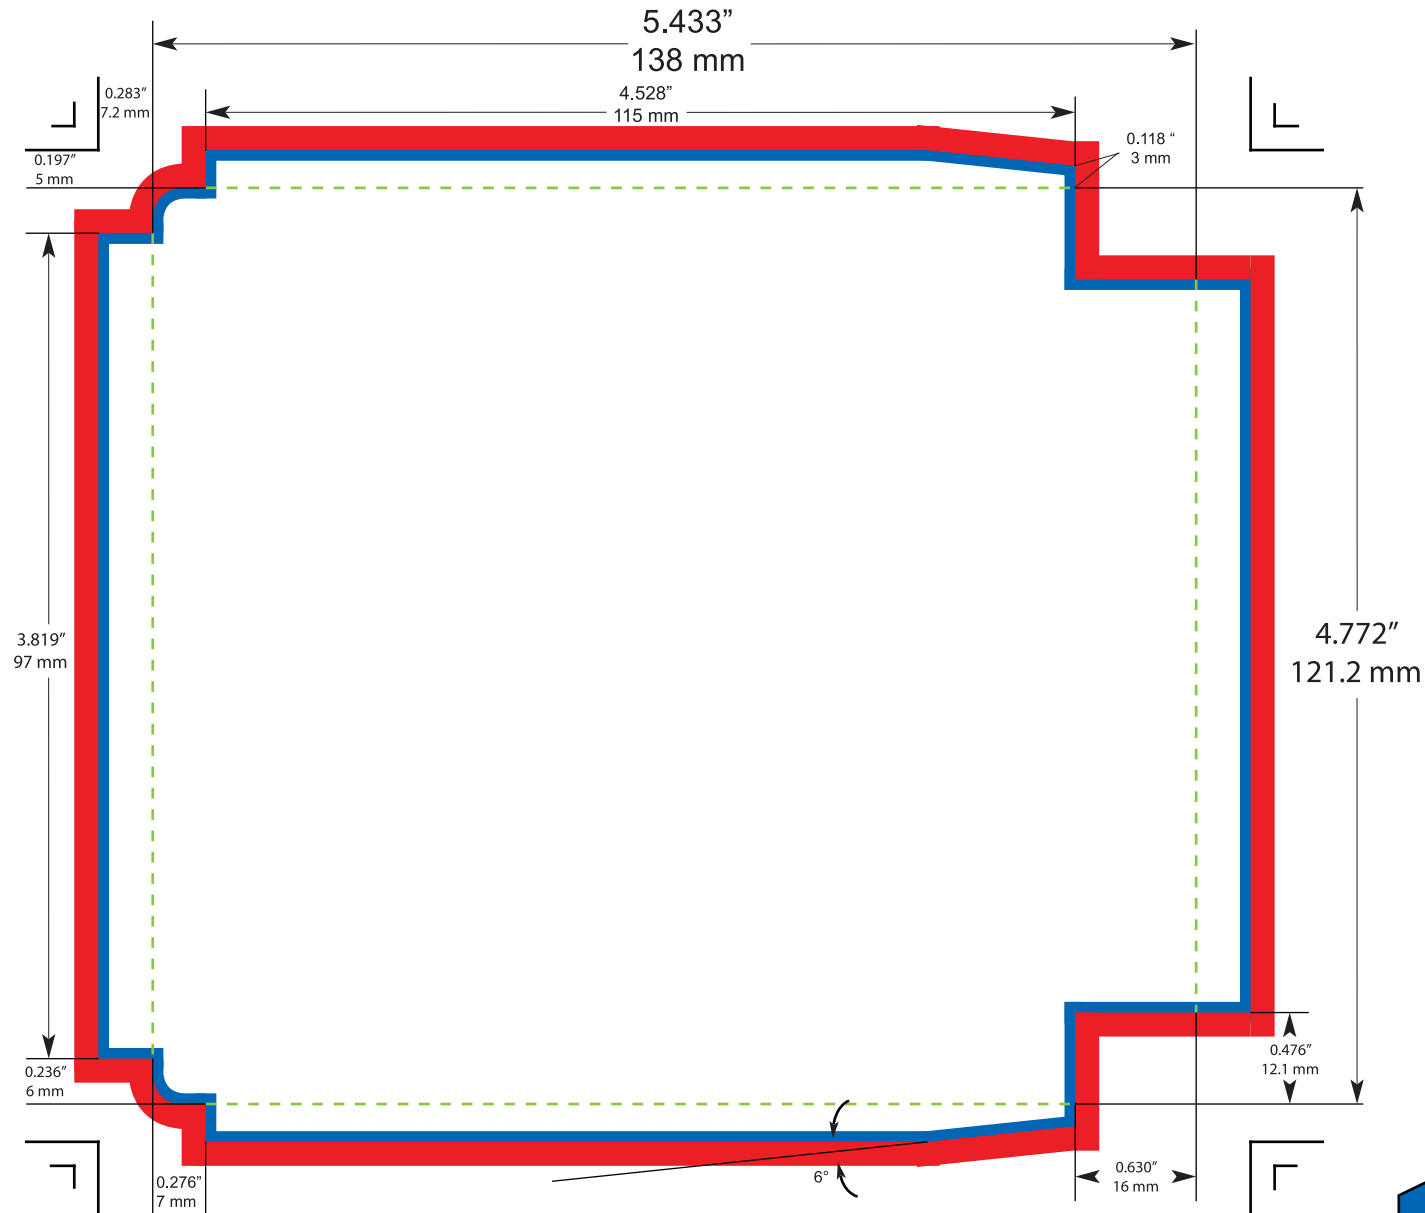

# Super Jewel Case CD Tray Card

**To ensure quality...**

- \* Your design must be prepared using one the native programs listed on our website.
- \* Your file should not be saved in a 72 dpi file format
- \* Color should be in CMYK Format.

 **Bleed Area**  
 **Final Size Area**

*This template is used for reference only and is formatted for CMYK Output.*