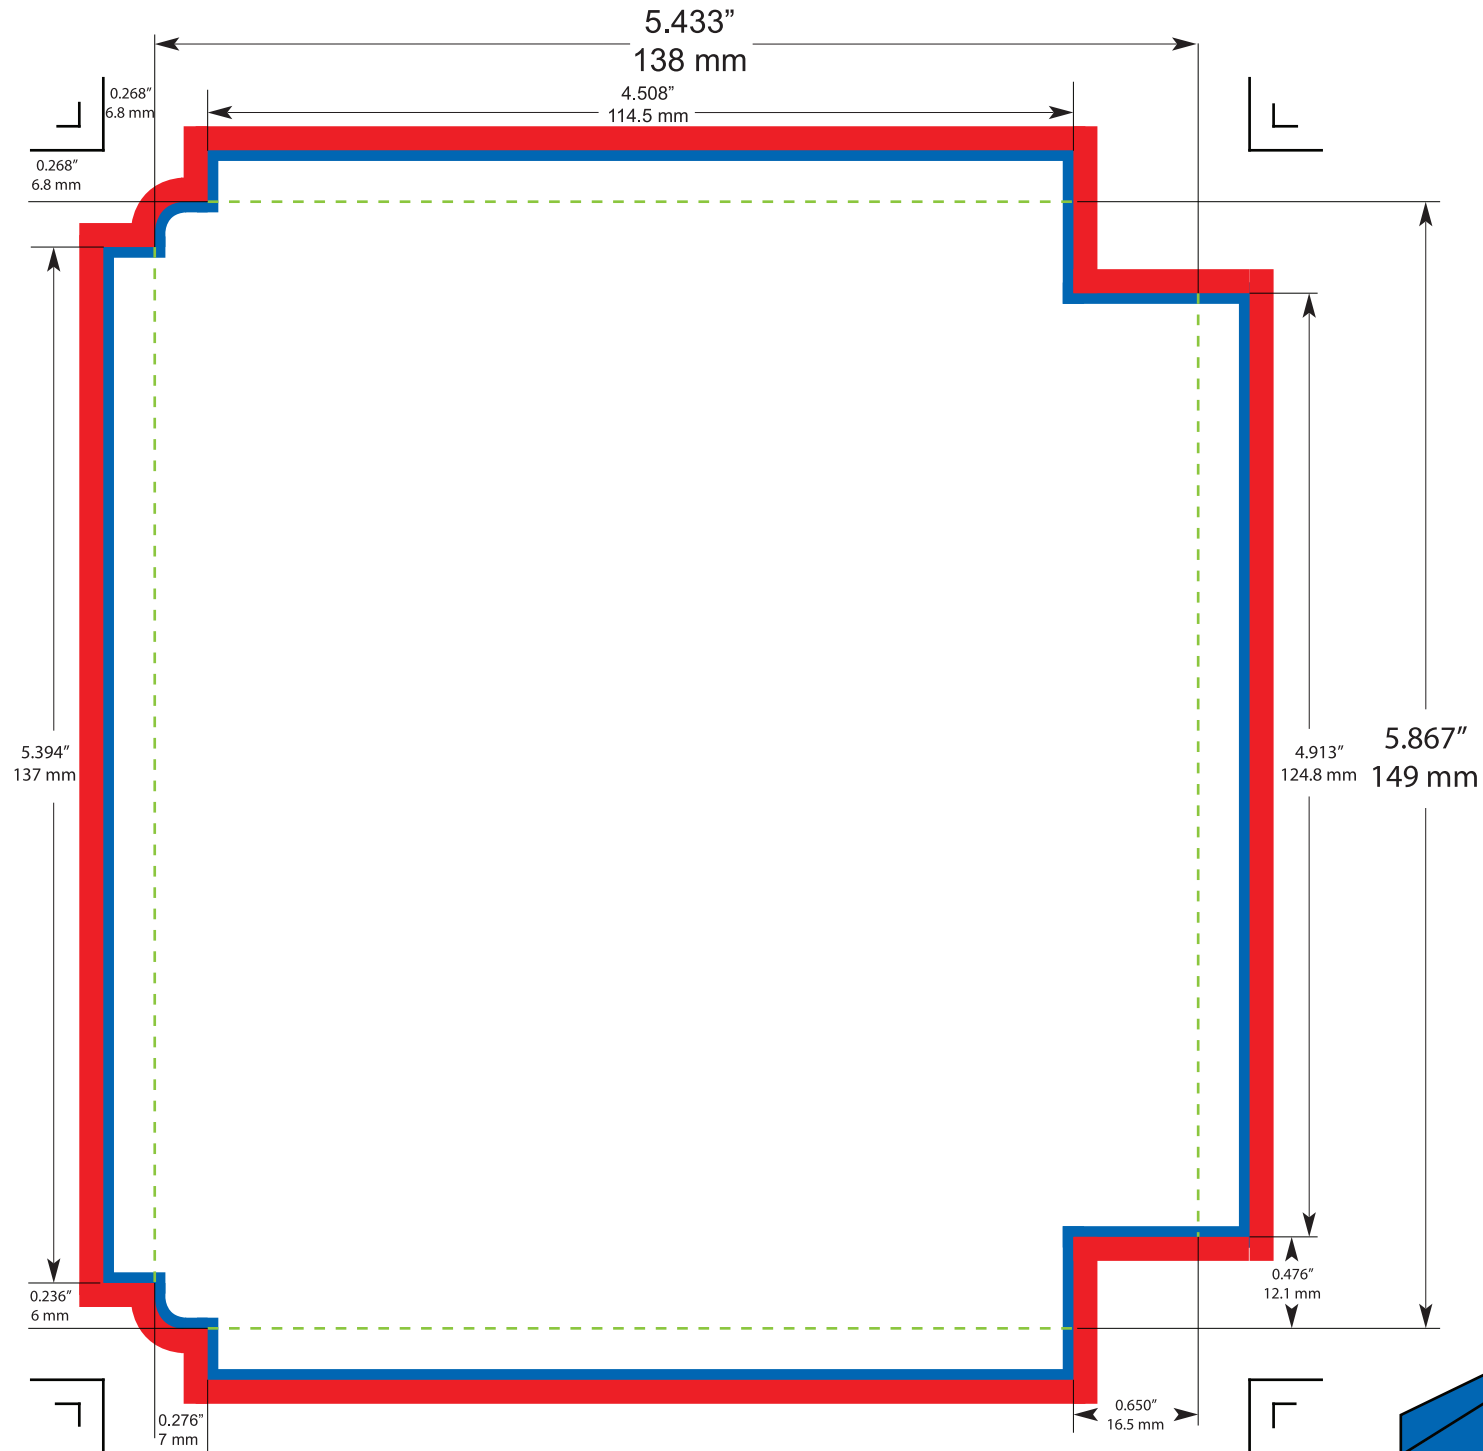

# Super Jewel Case - Plus CD Tray Card

 **Bleed Area**  
 **Final Size Area**

*This template is used for reference only and is formatted for CMYK Output.*