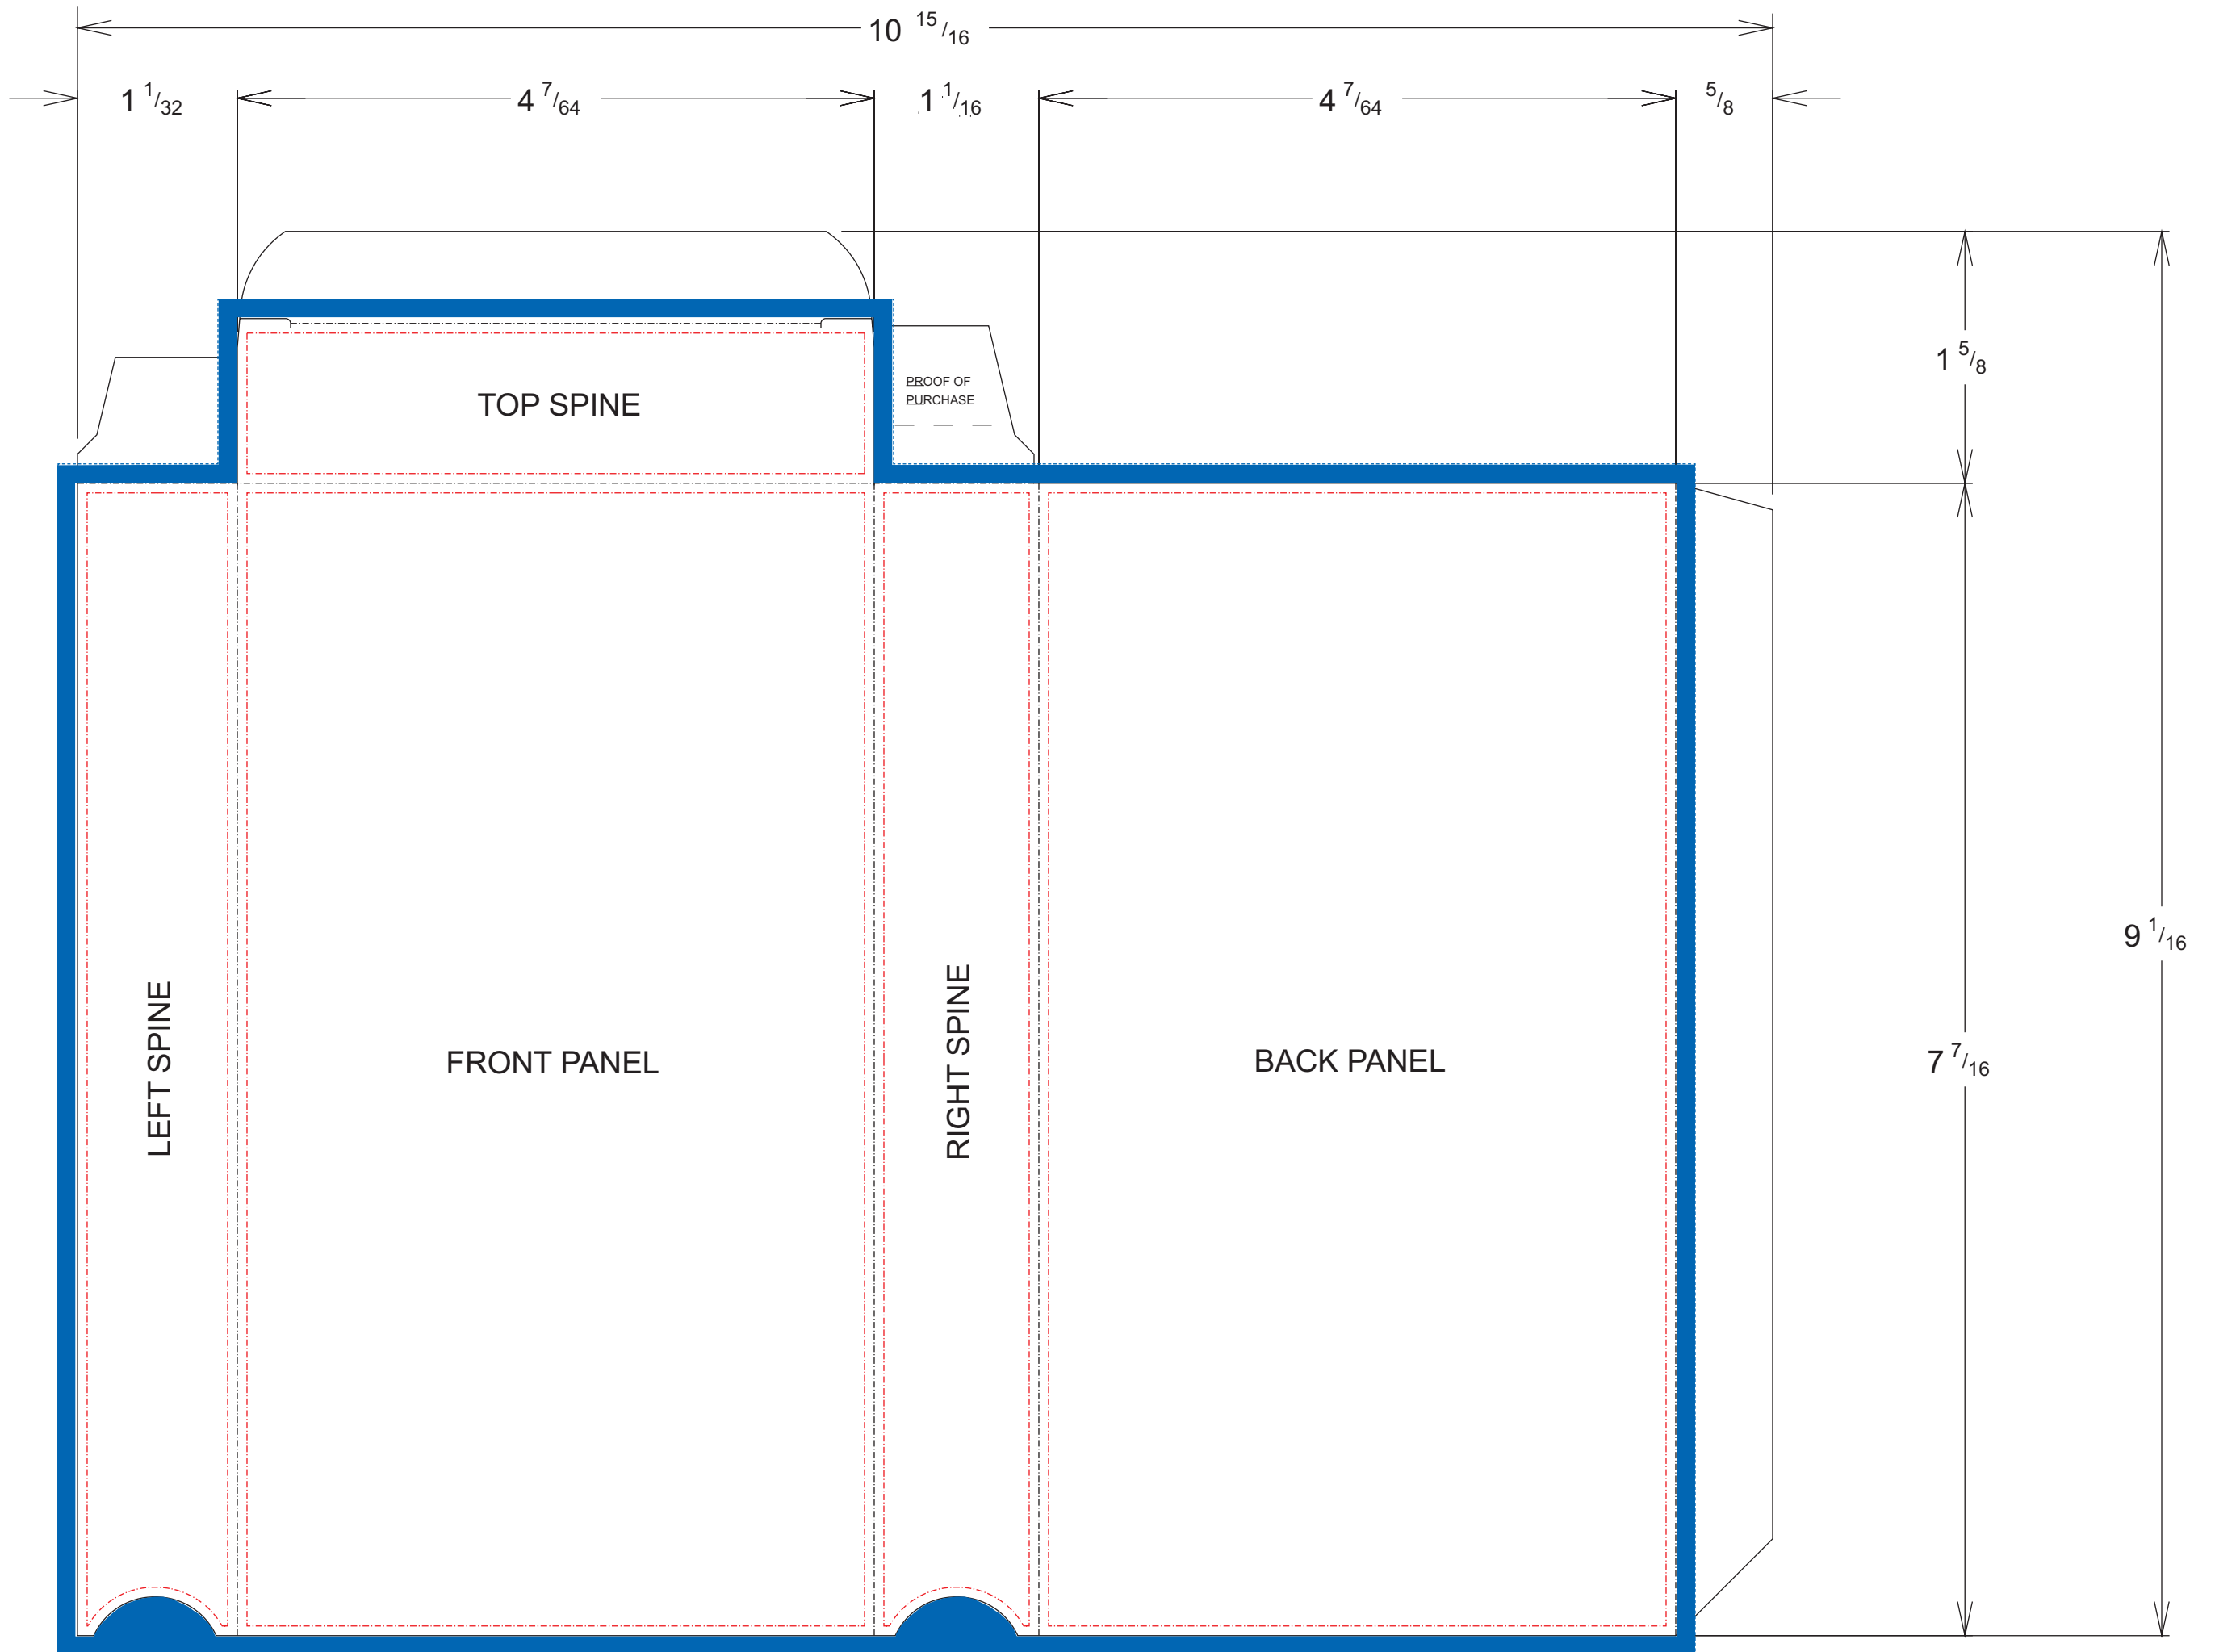

VHS BOX

10.9375x9.0625

Trim: Black .5pt Rule
 Fold: Black Dash Dot
 Safety: Magenta Dash Dot
 Bleed: Cyan Dotted
 CL: Center Line
 Coated Free: Blue Dash Dot